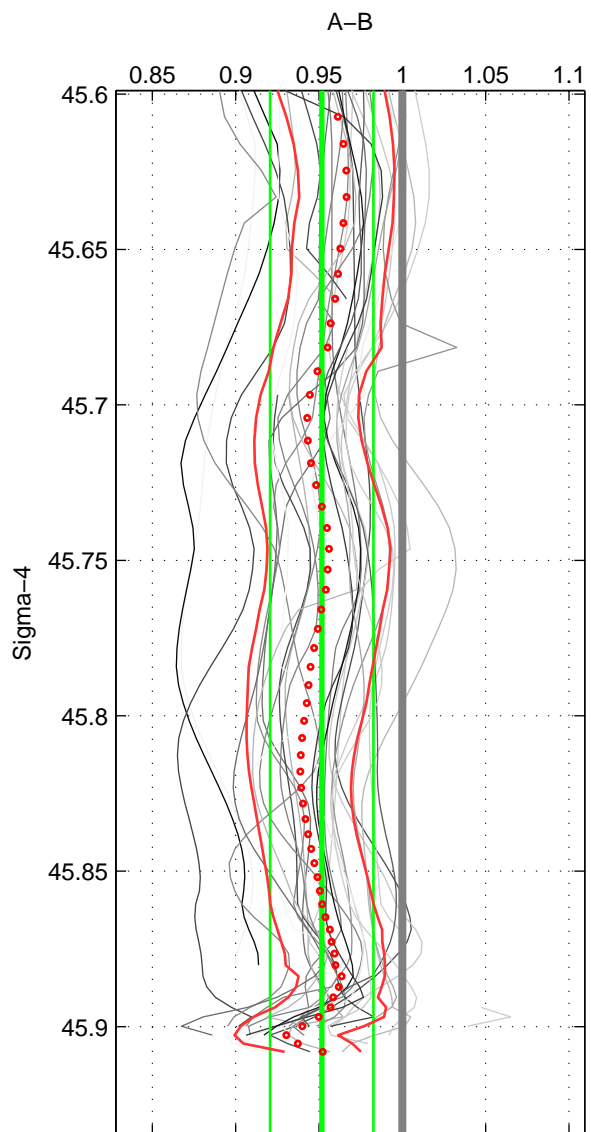

Cruise A (red). Date: Mar 2004 Cruisename: 168-06MT20040311

Cruise B (blue). Date: Oct 1994 Cruisename: 184-18HU19941012

\*\*\* "Favourite" values are means of spaces 1 2 3.

	Offset	O.StDev	Ratio	R.Stdev	Rating
SIGMA:	-0.888	0.607	0.952	0.031	5
THETA:	-0.943	0.639	0.949	0.033	5
DEPTH:	-0.923	0.674	0.950	0.035	5
FAV.:	-0.918	0.640	0.950	0.033	5

Profiles of A: 3  
 Profiles of B: 23  
 Diff profs : 27  
 WMoffset (A-B): -0.88787  
 WMoffset stdev: 0.60709  
 WMratio (A/B): 0.95162  
 WMratio stdev: 0.030984

Quality (1-5): 5

Profiles of A: 3  
 Profiles of B: 23  
 Diff profs : 27  
 WMoffset (A-B): -0.94336  
 WMoffset stdev: 0.6392  
 WMratio (A/B): 0.94897  
 WMratio stdev: 0.032623

Quality (1-5): 5

Profiles of A: 3  
 Profiles of B: 23  
 Diff profs : 27  
 WMoffset (A-B): -0.92263  
 WMoffset stdev: 0.67354  
 WMratio (A/B): 0.95041  
 WMratio stdev: 0.034669

Quality (1-5): 5