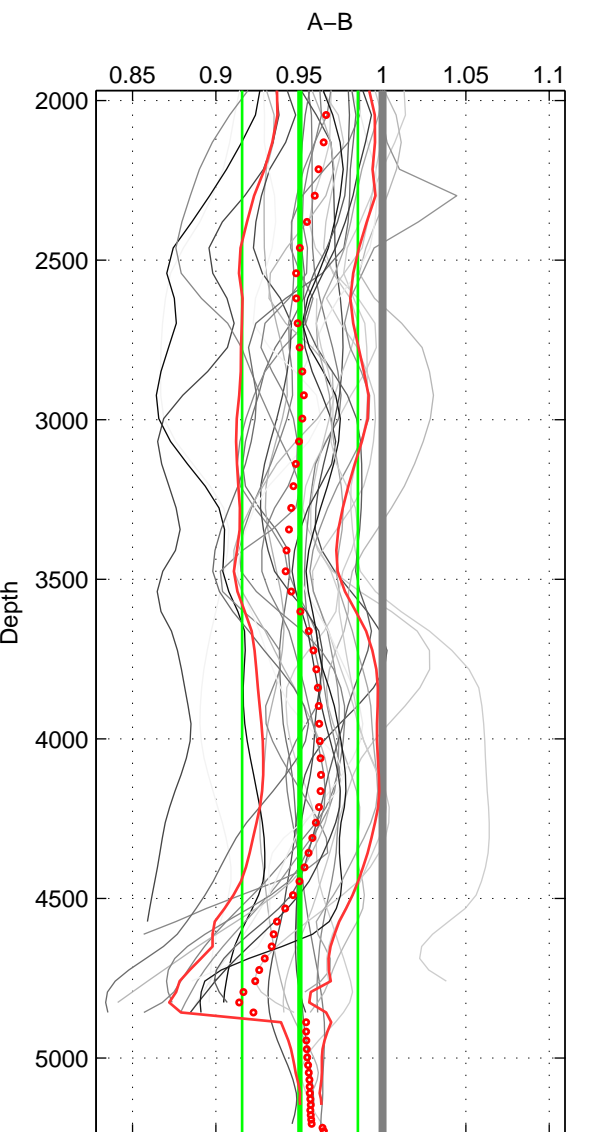

Cruise A (red). Date: Mar 2004 Cruisename: 168-06MT20040311

Cruise B (blue). Date: Oct 1994 Cruisename: 184-18HU19941012

\*\*\* "Favourite" values are means of spaces 1 2 3.

	Offset	O.StDev	Ratio	R.Stdev	Rating
SIGMA:	-0.888	0.607	0.952	0.031	5
THETA:	-0.943	0.639	0.949	0.033	5
DEPTH:	-0.923	0.674	0.950	0.035	5
FAV.:	-0.918	0.640	0.950	0.033	5

Profiles of A: 3  
 Profiles of B: 23  
 Diff profs : 27  
 WMoffset (A-B): -0.88787  
 WMoffset stdev: 0.60709  
 WMratio (A/B): 0.95162  
 WMratio stdev: 0.030984

Quality (1-5): 5

Profiles of A: 3  
 Profiles of B: 23  
 Diff profs : 27  
 WMoffset (A-B): -0.94336  
 WMoffset stdev: 0.6392  
 WMratio (A/B): 0.94897  
 WMratio stdev: 0.032623

Quality (1-5): 5

Profiles of A: 3  
 Profiles of B: 23  
 Diff profs : 27  
 WMoffset (A-B): -0.92263  
 WMoffset stdev: 0.67354  
 WMratio (A/B): 0.95041  
 WMratio stdev: 0.034669

Quality (1-5): 5