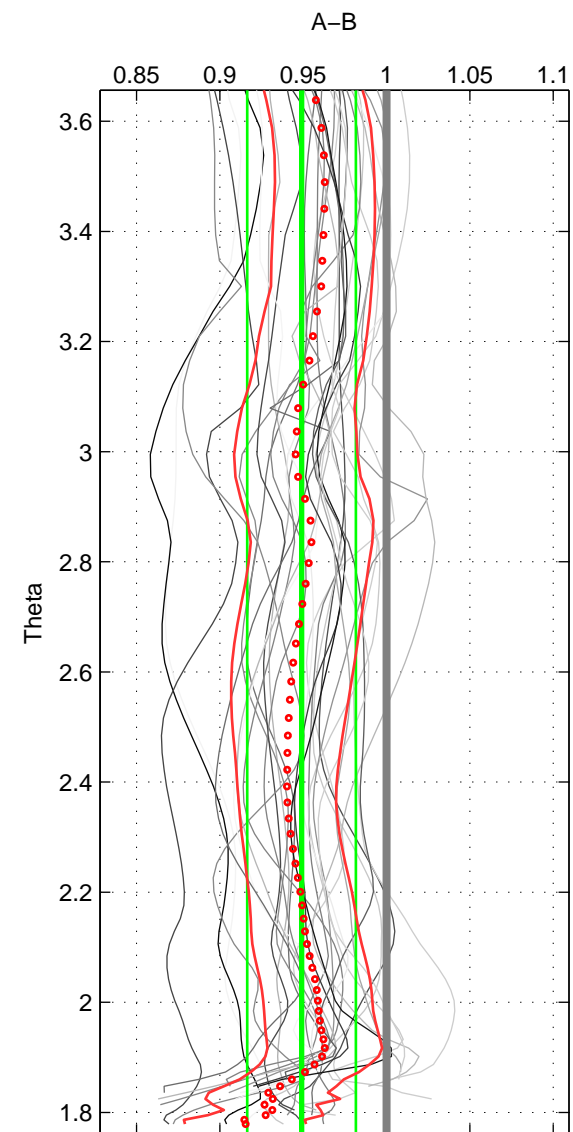

Cruise A (red). Date: Mar 2004 Cruisename: 168-06MT20040311

Cruise B (blue). Date: Oct 1994 Cruisename: 184-18HU19941012

\*\*\* "Favourite" values are means of spaces 1 2 3.

	Offset	O.StDev	Ratio	R.Stdev	Rating
SIGMA:	-0.888	0.607	0.952	0.031	5
THETA:	-0.943	0.639	0.949	0.033	5
DEPTH:	-0.923	0.674	0.950	0.035	5
FAV.:	-0.918	0.640	0.950	0.033	5

Profiles of A: 3  
 Profiles of B: 23  
 Diff profs : 27  
 WMoffset (A-B): -0.88787  
 WMoffset stdev: 0.60709  
 WMratio (A/B): 0.95162  
 WMratio stdev: 0.030984

Quality (1-5): 5

Profiles of A: 3  
 Profiles of B: 23  
 Diff profs : 27  
 WMoffset (A-B): -0.94336  
 WMoffset stdev: 0.6392  
 WMratio (A/B): 0.94897  
 WMratio stdev: 0.032623

Quality (1-5): 5

Profiles of A: 3  
 Profiles of B: 23  
 Diff profs : 27  
 WMoffset (A-B): -0.92263  
 WMoffset stdev: 0.67354  
 WMratio (A/B): 0.95041  
 WMratio stdev: 0.034669

Quality (1-5): 5