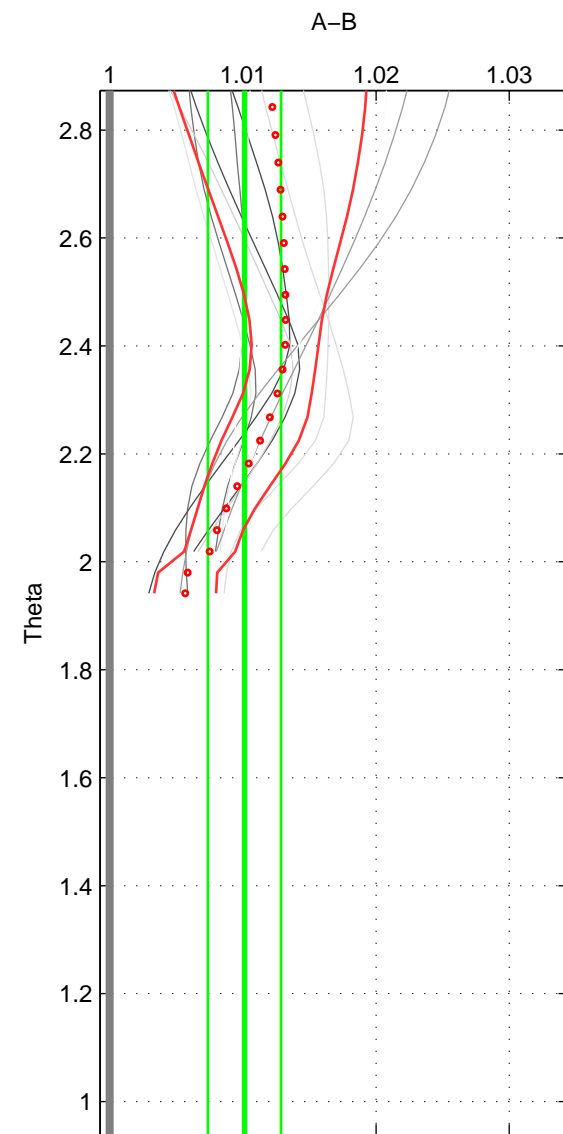

Cruise A (red). Date: Mar 1989 Cruisename: 507-32MW19890206

Cruise B (blue). Date: Oct 1999 Cruisename: 688-49UP19990917

*** "Favourite" values are means of spaces 1 2.

	Offset	O.StDev	Ratio	R.Stdev	Rating
SIGMA:	0.439	0.113	1.011	0.003	3
THETA:	0.399	0.108	1.010	0.003	3
DEPTH:	0.552	0.023	1.014	0.001	2
FAV.:	0.419	0.110	1.011	0.003	3

Profiles of A: 5
 Profiles of B: 1
 Diff profs : 5
 WMoffset (A-B): 0.43873
 WMoffset stdev: 0.11253
 WMratio (A/B): 1.0111
 WMratio stdev: 0.002857

Quality (1-5): 3

Profiles of A: 5
 Profiles of B: 3
 Diff profs : 12
 WMoffset (A-B): 0.39903
 WMoffset stdev: 0.10819
 WMratio (A/B): 1.0101
 WMratio stdev: 0.0027478

Quality (1-5): 3

Profiles of A: 5
 Profiles of B: 3
 Diff profs : 12
 WMoffset (A-B): 0.55248
 WMoffset stdev: 0.023316
 WMratio (A/B): 1.0139
 WMratio stdev: 0.00050827

Quality (1-5): 2

Please note that statistics are bad.