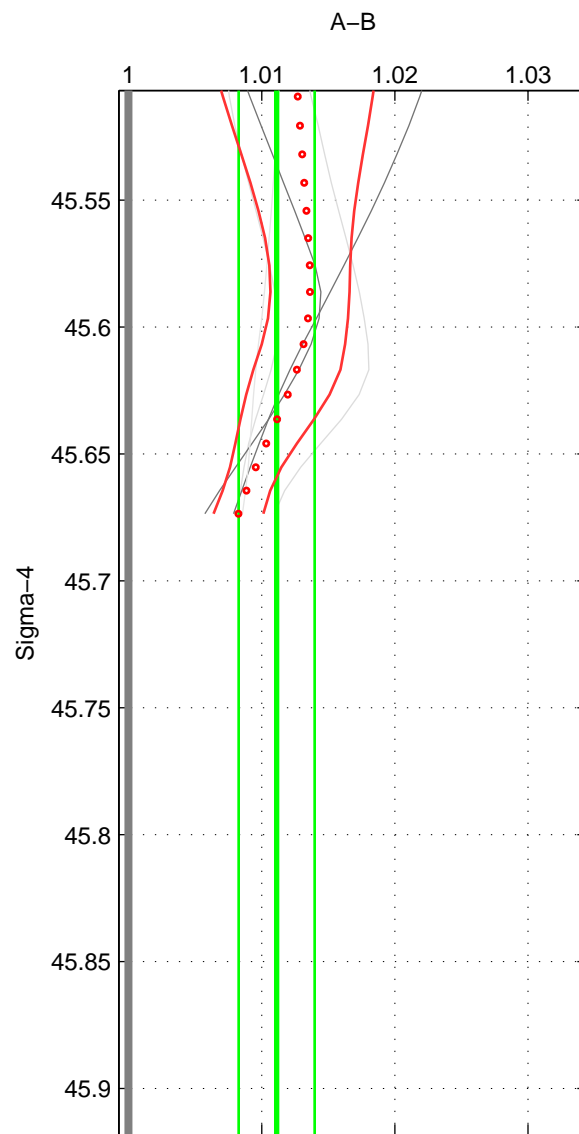

Cruise A (red). Date: Mar 1989 Cruisename: 507-32MW19890206

Cruise B (blue). Date: Oct 1999 Cruisename: 688-49UP19990917

*** "Favourite" values are means of spaces 1 2.

	Offset	O.StDev	Ratio	R.Stdev	Rating
SIGMA:	0.439	0.113	1.011	0.003	3
THETA:	0.399	0.108	1.010	0.003	3
DEPTH:	0.552	0.023	1.014	0.001	2
FAV.:	0.419	0.110	1.011	0.003	3

Profiles of A: 5
 Profiles of B: 1
 Diff profs : 5
 WMoffset (A-B): 0.43873
 WMoffset stdev: 0.11253
 WMratio (A/B): 1.0111
 WMratio stdev: 0.002857

Quality (1-5): 3

Profiles of A: 5
 Profiles of B: 3
 Diff profs : 12
 WMoffset (A-B): 0.39903
 WMoffset stdev: 0.10819
 WMratio (A/B): 1.0101
 WMratio stdev: 0.0027478

Quality (1-5): 3

Profiles of A: 5
 Profiles of B: 3
 Diff profs : 12
 WMoffset (A-B): 0.55248
 WMoffset stdev: 0.023316
 WMratio (A/B): 1.0139
 WMratio stdev: 0.00050827

Quality (1-5): 2

Please note that statistics are bad.