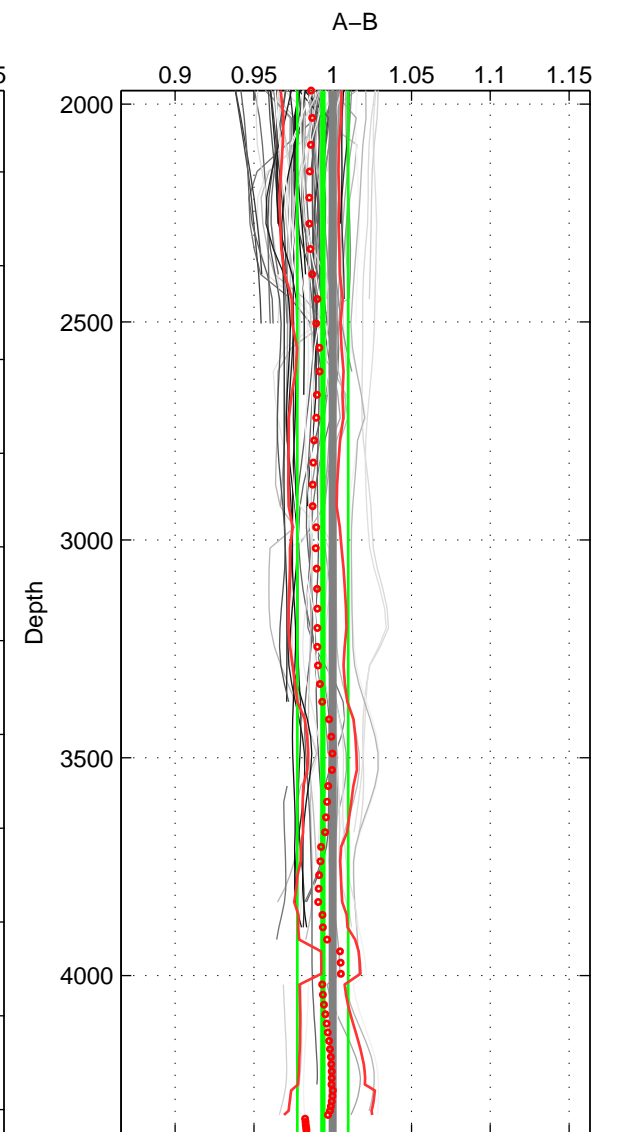

Cruise A (red). Date: Aug 2007 Cruisename: 6-06AQ20070728

Cruise B (blue). Date: Sep 1991 Cruisename: 106-77DN19910726

\*\*\* "Favourite" values are means of spaces 1 2 3.

	Offset	O.StDev	Ratio	R.Stdev	Rating
SIGMA:	-0.008	0.273	1.000	0.019	5
THETA:	-0.025	0.333	0.998	0.023	5
DEPTH:	-0.093	0.238	0.994	0.016	5
FAV. :	-0.042	0.281	0.997	0.019	5

Profiles of A: 23  
 Profiles of B: 14  
 Diff profs : 97  
 WMoffset (A-B): -0.0077954  
 WMoffset stdev: 0.27286  
 WMratio (A/B): 0.99962  
 WMratio stdev: 0.018707

Quality (1-5): 5

Profiles of A: 23  
 Profiles of B: 14  
 Diff profs : 93  
 WMoffset (A-B): -0.024518  
 WMoffset stdev: 0.33269  
 WMratio (A/B): 0.99844  
 WMratio stdev: 0.022901

Quality (1-5): 5

Profiles of A: 23  
 Profiles of B: 14  
 Diff profs : 97  
 WMoffset (A-B): -0.09278  
 WMoffset stdev: 0.23768  
 WMratio (A/B): 0.99371  
 WMratio stdev: 0.016181

Quality (1-5): 5