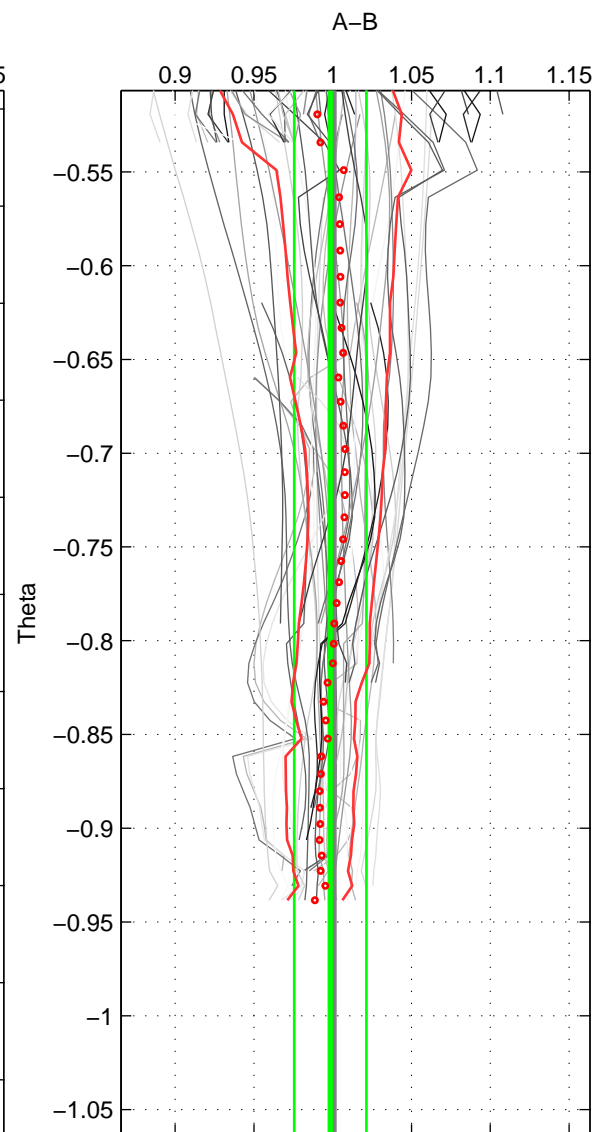

Cruise A (red). Date: Aug 2007 Cruisename: 6-06AQ20070728

Cruise B (blue). Date: Sep 1991 Cruisename: 106-77DN19910726

\*\*\* "Favourite" values are means of spaces 1 2 3.

	Offset	O.StDev	Ratio	R.Stdev	Rating
SIGMA:	-0.008	0.273	1.000	0.019	5
THETA:	-0.025	0.333	0.998	0.023	5
DEPTH:	-0.093	0.238	0.994	0.016	5
FAV. :	-0.042	0.281	0.997	0.019	5

Profiles of A: 23  
 Profiles of B: 14  
 Diff profs : 97  
 WMoffset (A-B): -0.0077954  
 WMoffset stdev: 0.27286  
 WMratio (A/B): 0.99962  
 WMratio stdev: 0.018707

Quality (1-5): 5

Profiles of A: 23  
 Profiles of B: 14  
 Diff profs : 93  
 WMoffset (A-B): -0.024518  
 WMoffset stdev: 0.33269  
 WMratio (A/B): 0.99844  
 WMratio stdev: 0.022901

Quality (1-5): 5

Profiles of A: 23  
 Profiles of B: 14  
 Diff profs : 97  
 WMoffset (A-B): -0.09278  
 WMoffset stdev: 0.23768  
 WMratio (A/B): 0.99371  
 WMratio stdev: 0.016181

Quality (1-5): 5