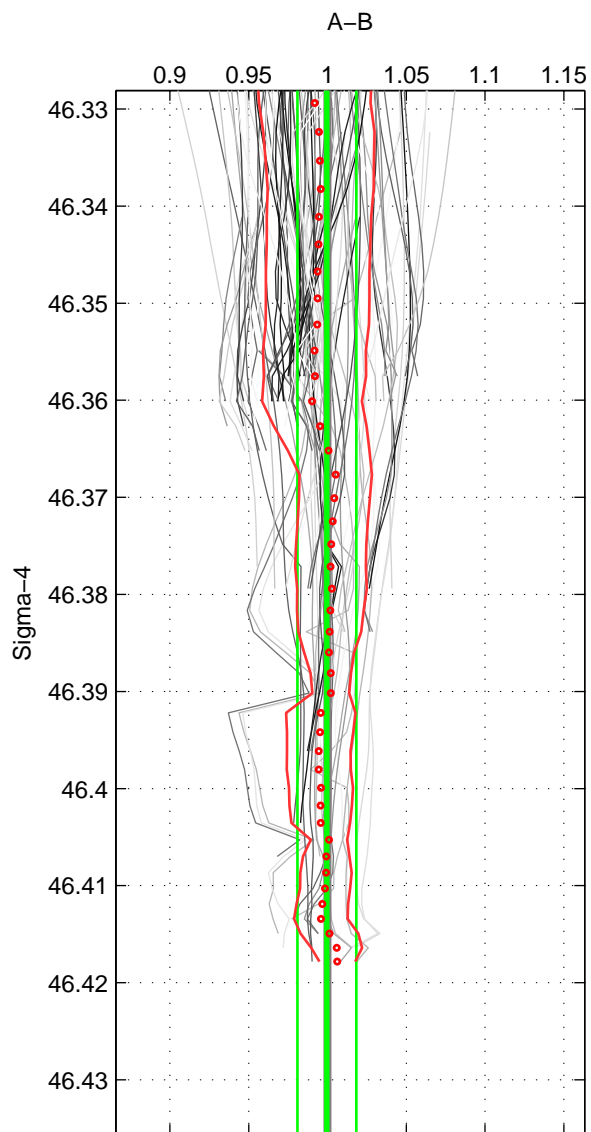

Cruise A (red). Date: Aug 2007 Cruisename: 6-06AQ20070728

Cruise B (blue). Date: Sep 1991 Cruisename: 106-77DN19910726

\*\*\* "Favourite" values are means of spaces 1 2 3.

	Offset	O.StDev	Ratio	R.Stdev	Rating
SIGMA:	-0.008	0.273	1.000	0.019	5
THETA:	-0.025	0.333	0.998	0.023	5
DEPTH:	-0.093	0.238	0.994	0.016	5
FAV. :	-0.042	0.281	0.997	0.019	5

Profiles of A: 23  
 Profiles of B: 14  
 Diff profs : 97  
 WMoffset (A-B): -0.0077954  
 WMoffset stdev: 0.27286  
 WMratio (A/B): 0.99962  
 WMratio stdev: 0.018707

Quality (1-5): 5

Profiles of A: 23  
 Profiles of B: 14  
 Diff profs : 93  
 WMoffset (A-B): -0.024518  
 WMoffset stdev: 0.33269  
 WMratio (A/B): 0.99844  
 WMratio stdev: 0.022901

Quality (1-5): 5

Profiles of A: 23  
 Profiles of B: 14  
 Diff profs : 97  
 WMoffset (A-B): -0.09278  
 WMoffset stdev: 0.23768  
 WMratio (A/B): 0.99371  
 WMratio stdev: 0.016181

Quality (1-5): 5