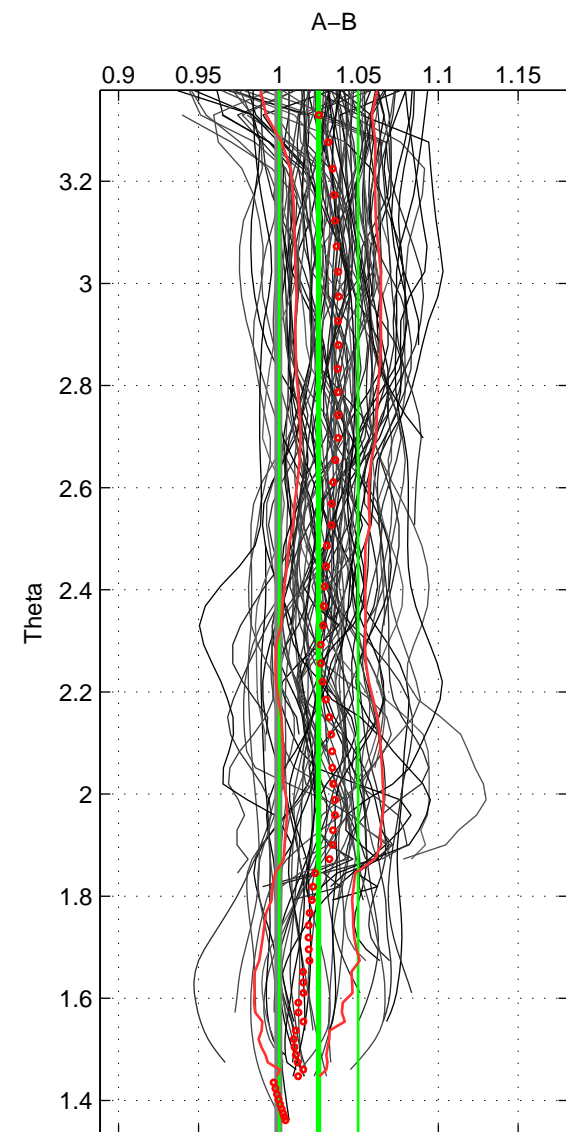

Cruise A (red). Date: May 2008 Cruisename: 199-18HU20080520

Cruise B (blue). Date: May 2011 Cruisename: 202-18HU20110506

*** "Favourite" values are means of spaces 1 2 3.

	Offset	O.StDev	Ratio	R.Stdev	Rating
SIGMA:	0.382	0.353	1.027	0.024	5
THETA:	0.361	0.364	1.025	0.025	5
DEPTH:	0.756	0.461	1.046	0.028	5
FAV.:	0.500	0.393	1.032	0.026	5

Profiles of A: 23
 Profiles of B: 24
 Diff profs : 93
 WMoffset (A-B): 0.38199
 WMoffset stdev: 0.35311
 WMratio (A/B): 1.0266
 WMratio stdev: 0.024139

Quality (1-5): 5

Profiles of A: 23
 Profiles of B: 24
 Diff profs : 93
 WMoffset (A-B): 0.36126
 WMoffset stdev: 0.36428
 WMratio (A/B): 1.0252
 WMratio stdev: 0.024669

Quality (1-5): 5

Profiles of A: 23
 Profiles of B: 24
 Diff profs : 93
 WMoffset (A-B): 0.75557
 WMoffset stdev: 0.46101
 WMratio (A/B): 1.0456
 WMratio stdev: 0.028372

Quality (1-5): 5