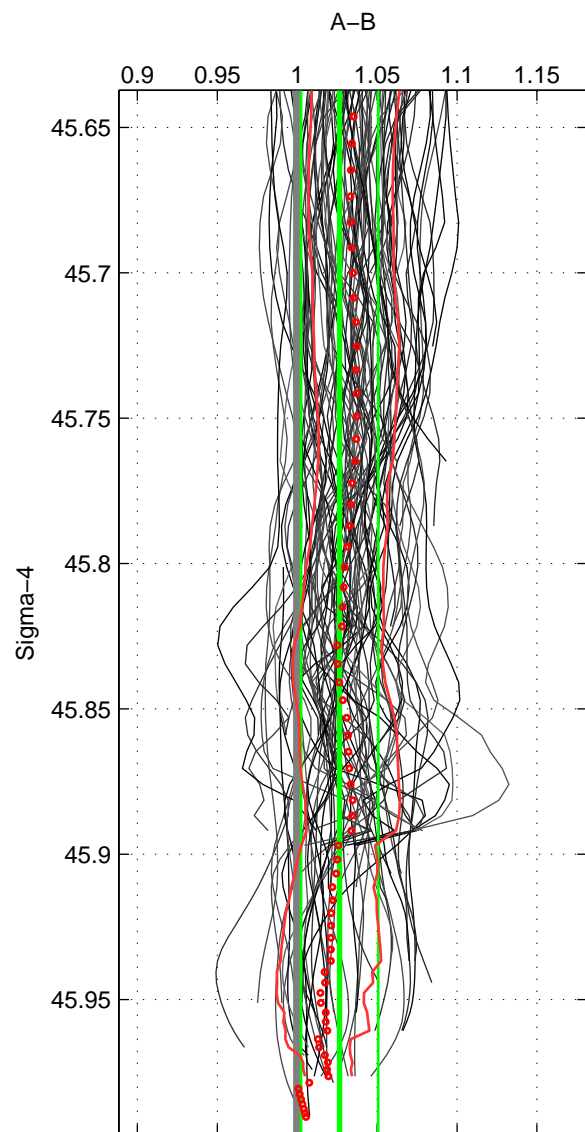

Cruise A (red). Date: May 2008 Cruisename: 199-18HU20080520

Cruise B (blue). Date: May 2011 Cruisename: 202-18HU20110506

*** "Favourite" values are means of spaces 1 2 3.

	Offset	O.StDev	Ratio	R.Stdev	Rating
SIGMA:	0.382	0.353	1.027	0.024	5
THETA:	0.361	0.364	1.025	0.025	5
DEPTH:	0.756	0.461	1.046	0.028	5
FAV.:	0.500	0.393	1.032	0.026	5

Profiles of A: 23
 Profiles of B: 24
 Diff profs : 93
 WMoffset (A-B): 0.38199
 WMoffset stdev: 0.35311
 WMratio (A/B): 1.0266
 WMratio stdev: 0.024139

Quality (1-5): 5

Profiles of A: 23
 Profiles of B: 24
 Diff profs : 93
 WMoffset (A-B): 0.36126
 WMoffset stdev: 0.36428
 WMratio (A/B): 1.0252
 WMratio stdev: 0.024669

Quality (1-5): 5

Profiles of A: 23
 Profiles of B: 24
 Diff profs : 93
 WMoffset (A-B): 0.75557
 WMoffset stdev: 0.46101
 WMratio (A/B): 1.0456
 WMratio stdev: 0.028372

Quality (1-5): 5