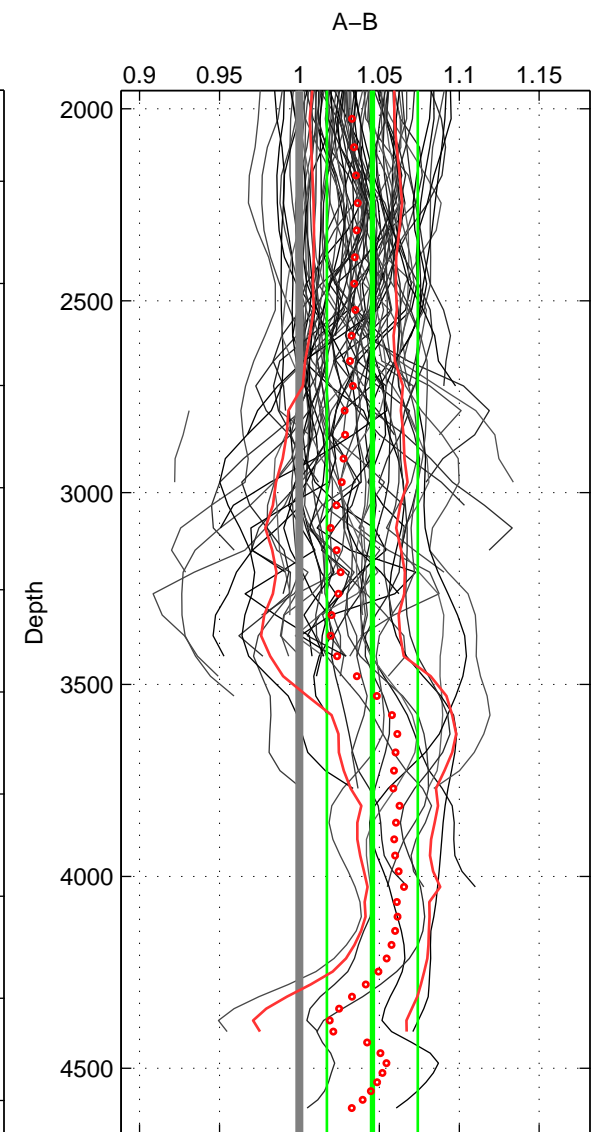

Cruise A (red). Date: May 2008 Cruisename: 199-18HU20080520

Cruise B (blue). Date: May 2011 Cruisename: 202-18HU20110506

*** "Favourite" values are means of spaces 1 2 3.

	Offset	O.StDev	Ratio	R.Stdev	Rating
SIGMA:	0.382	0.353	1.027	0.024	5
THETA:	0.361	0.364	1.025	0.025	5
DEPTH:	0.756	0.461	1.046	0.028	5
FAV.:	0.500	0.393	1.032	0.026	5

Profiles of A: 23
 Profiles of B: 24
 Diff profs : 93
 WMoffset (A-B): 0.38199
 WMoffset stdev: 0.35311
 WMratio (A/B): 1.0266
 WMratio stdev: 0.024139

Quality (1-5): 5

Profiles of A: 23
 Profiles of B: 24
 Diff profs : 93
 WMoffset (A-B): 0.36126
 WMoffset stdev: 0.36428
 WMratio (A/B): 1.0252
 WMratio stdev: 0.024669

Quality (1-5): 5

Profiles of A: 23
 Profiles of B: 24
 Diff profs : 93
 WMoffset (A-B): 0.75557
 WMoffset stdev: 0.46101
 WMratio (A/B): 1.0456
 WMratio stdev: 0.028372

Quality (1-5): 5