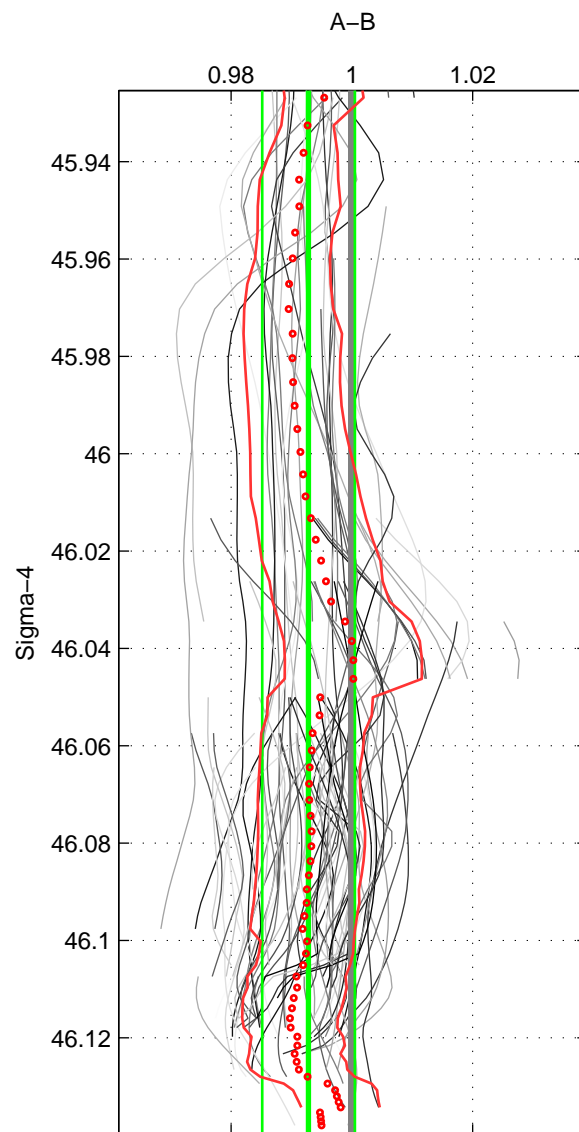

Cruise A (red). Date: Jan 2011 Cruisename: 340-09AR20110104  
 Cruise B (blue). Date: Mar 2003 Cruisename: 388-61TG20030217

\*\*\* "Favourite" values are means of spaces 1 2 3.

	Offset	O.StDev	Ratio	R.Stdev	Rating
SIGMA:	-0.229	0.244	0.993	0.008	5
THETA:	-0.186	0.254	0.994	0.008	5
DEPTH:	-0.238	0.253	0.993	0.008	5
FAV.:	-0.218	0.250	0.993	0.008	5

Profiles of A: 16  
 Profiles of B: 9  
 Diff profs : 72  
 WMoffset (A-B): -0.22904  
 WMoffset stdev: 0.24436  
 WMratio (A/B): 0.99281  
 WMratio stdev: 0.0076767

Quality (1-5): 5

Profiles of A: 16  
 Profiles of B: 9  
 Diff profs : 72  
 WMoffset (A-B): -0.18596  
 WMoffset stdev: 0.25442  
 WMratio (A/B): 0.99416  
 WMratio stdev: 0.0079949

Quality (1-5): 5

Profiles of A: 16  
 Profiles of B: 9  
 Diff profs : 72  
 WMoffset (A-B): -0.23834  
 WMoffset stdev: 0.25253  
 WMratio (A/B): 0.99259  
 WMratio stdev: 0.0078593

Quality (1-5): 5