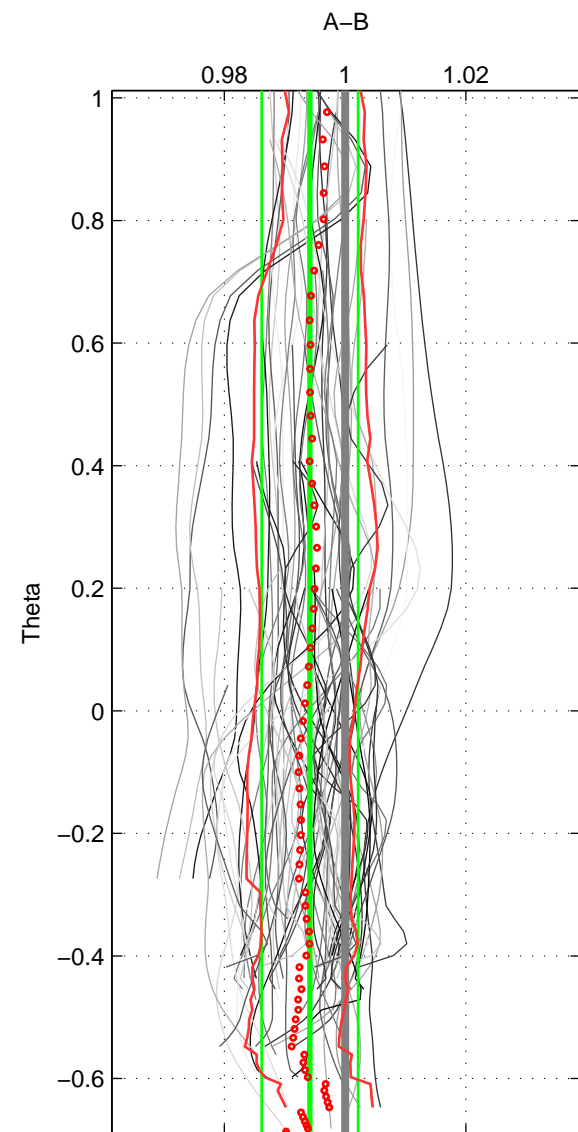

Cruise A (red). Date: Jan 2011 Cruisename: 340-09AR20110104  
 Cruise B (blue). Date: Mar 2003 Cruisename: 388-61TG20030217

\*\*\* "Favourite" values are means of spaces 1 2 3.

	Offset	O.StDev	Ratio	R.Stdev	Rating
SIGMA:	-0.229	0.244	0.993	0.008	5
THETA:	-0.186	0.254	0.994	0.008	5
DEPTH:	-0.238	0.253	0.993	0.008	5
FAV.:	-0.218	0.250	0.993	0.008	5

Profiles of A: 16  
 Profiles of B: 9  
 Diff profs : 72  
 WMoffset (A-B): -0.22904  
 WMoffset stdev: 0.24436  
 WMratio (A/B): 0.99281  
 WMratio stdev: 0.0076767

Quality (1-5): 5

Profiles of A: 16  
 Profiles of B: 9  
 Diff profs : 72  
 WMoffset (A-B): -0.18596  
 WMoffset stdev: 0.25442  
 WMratio (A/B): 0.99416  
 WMratio stdev: 0.0079949

Quality (1-5): 5

Profiles of A: 16  
 Profiles of B: 9  
 Diff profs : 72  
 WMoffset (A-B): -0.23834  
 WMoffset stdev: 0.25253  
 WMratio (A/B): 0.99259  
 WMratio stdev: 0.0078593

Quality (1-5): 5