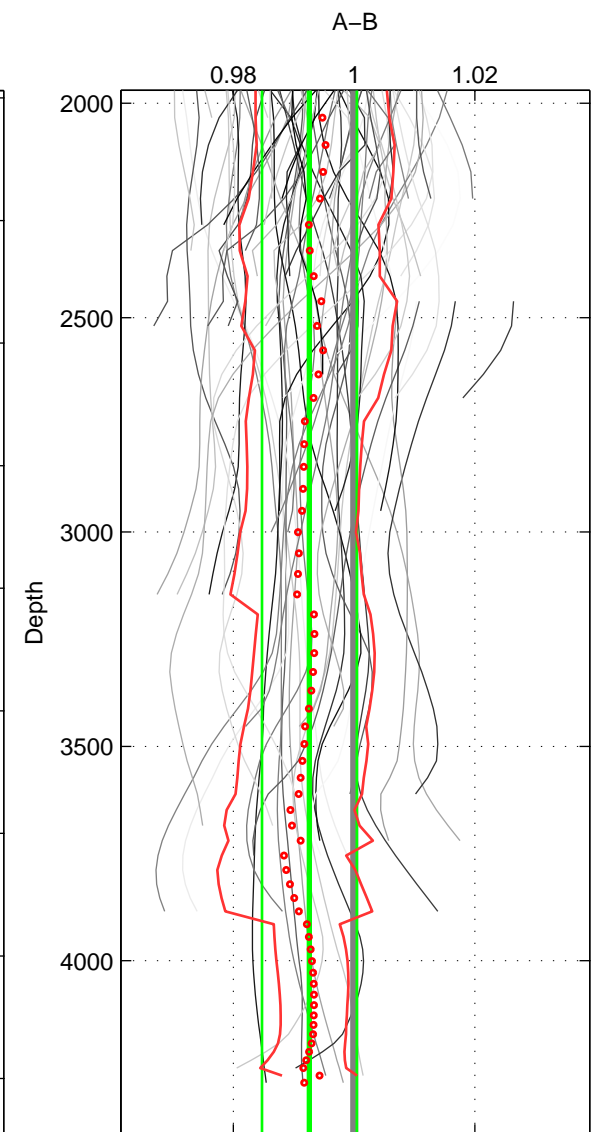

Cruise A (red). Date: Jan 2011 Cruisename: 340-09AR20110104  
 Cruise B (blue). Date: Mar 2003 Cruisename: 388-61TG20030217

\*\*\* "Favourite" values are means of spaces 1 2 3.

	Offset	O.StDev	Ratio	R.Stdev	Rating
SIGMA:	-0.229	0.244	0.993	0.008	5
THETA:	-0.186	0.254	0.994	0.008	5
DEPTH:	-0.238	0.253	0.993	0.008	5
FAV.:	-0.218	0.250	0.993	0.008	5

Profiles of A: 16  
 Profiles of B: 9  
 Diff profs : 72  
 WMoffset (A-B): -0.22904  
 WMoffset stdev: 0.24436  
 WMratio (A/B): 0.99281  
 WMratio stdev: 0.0076767

Quality (1-5): 5

Profiles of A: 16  
 Profiles of B: 9  
 Diff profs : 72  
 WMoffset (A-B): -0.18596  
 WMoffset stdev: 0.25442  
 WMratio (A/B): 0.99416  
 WMratio stdev: 0.0079949

Quality (1-5): 5

Profiles of A: 16  
 Profiles of B: 9  
 Diff profs : 72  
 WMoffset (A-B): -0.23834  
 WMoffset stdev: 0.25253  
 WMratio (A/B): 0.99259  
 WMratio stdev: 0.0078593

Quality (1-5): 5