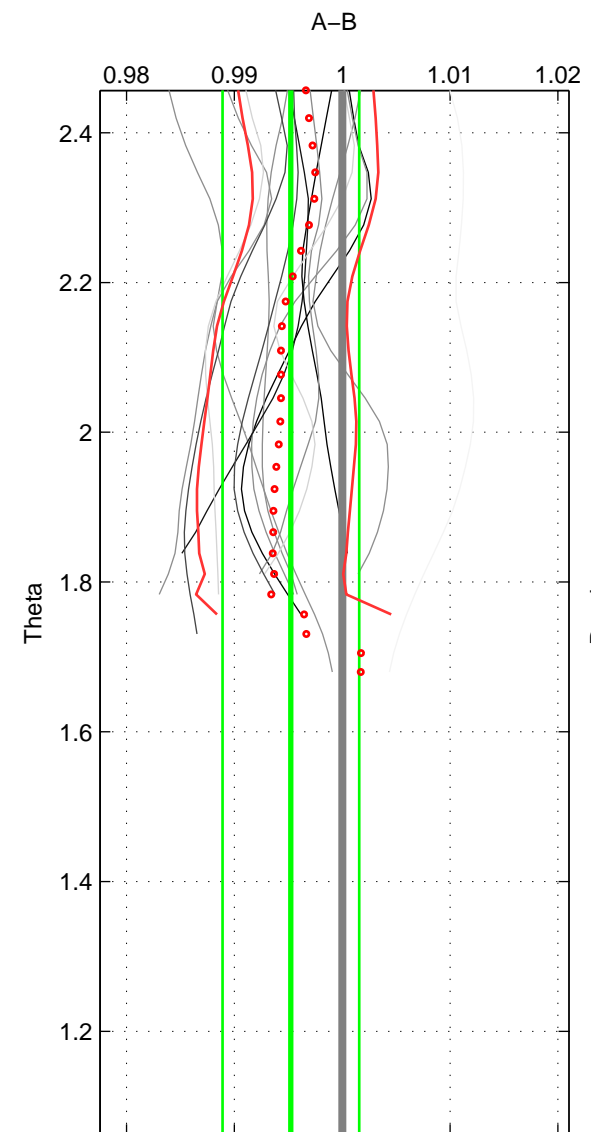

Cruise A (red). Date: Jun 2001 Cruisename: 591-49NZ20010604

Cruise B (blue). Date: Jul 2001 Cruisename: 694-49UP20010619

\*\*\* "Favourite" values are means of spaces 1 2.

	Offset	O.StDev	Ratio	R.Stdev	Rating
SIGMA:	-0.203	0.270	0.995	0.006	4
THETA:	-0.203	0.271	0.995	0.006	4
DEPTH:	-0.148	0.013	0.997	0.000	3
FAV. :	-0.203	0.270	0.995	0.006	4

Profiles of A: 6  
 Profiles of B: 10  
 Diff profs : 14  
 WMoffset (A-B): -0.20331  
 WMoffset stdev: 0.27006  
 WMratio (A/B): 0.99523  
 WMratio stdev: 0.0063323

Quality (1-5): 4

Profiles of A: 6  
 Profiles of B: 10  
 Diff profs : 14  
 WMoffset (A-B): -0.20317  
 WMoffset stdev: 0.2706  
 WMratio (A/B): 0.99524  
 WMratio stdev: 0.0063361

Quality (1-5): 4

Profiles of A: 6  
 Profiles of B: 10  
 Diff profs : 14  
 WMoffset (A-B): -0.14789  
 WMoffset stdev: 0.012691  
 WMratio (A/B): 0.9965  
 WMratio stdev: 0.00027373

Quality (1-5): 3

Please note that statistics are bad.