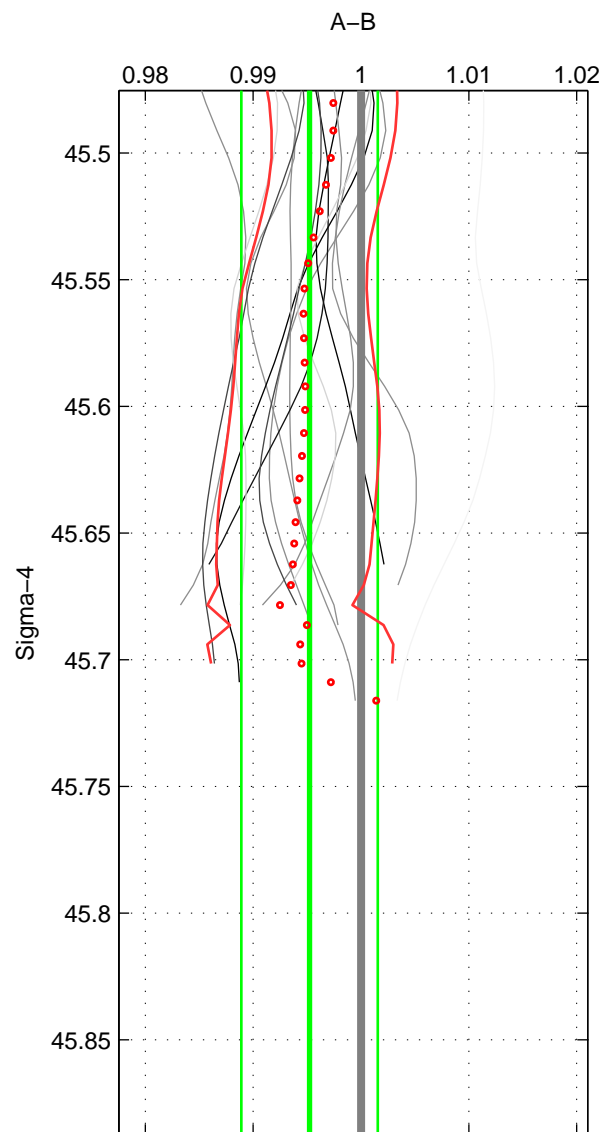

Cruise A (red). Date: Jun 2001 Cruisename: 591-49NZ20010604

Cruise B (blue). Date: Jul 2001 Cruisename: 694-49UP20010619

\*\*\* "Favourite" values are means of spaces 1 2.

	Offset	O.StDev	Ratio	R.Stdev	Rating
SIGMA:	-0.203	0.270	0.995	0.006	4
THETA:	-0.203	0.271	0.995	0.006	4
DEPTH:	-0.148	0.013	0.997	0.000	3
FAV. :	-0.203	0.270	0.995	0.006	4

Profiles of A: 6  
 Profiles of B: 10  
 Diff profs : 14  
 WMoffset (A-B): -0.20331  
 WMoffset stdev: 0.27006  
 WMratio (A/B): 0.99523  
 WMratio stdev: 0.0063323

Quality (1-5): 4

Profiles of A: 6  
 Profiles of B: 10  
 Diff profs : 14  
 WMoffset (A-B): -0.20317  
 WMoffset stdev: 0.2706  
 WMratio (A/B): 0.99524  
 WMratio stdev: 0.0063361

Quality (1-5): 4

Profiles of A: 6  
 Profiles of B: 10  
 Diff profs : 14  
 WMoffset (A-B): -0.14789  
 WMoffset stdev: 0.012691  
 WMratio (A/B): 0.9965  
 WMratio stdev: 0.00027373

Quality (1-5): 3

Please note that statistics are bad.