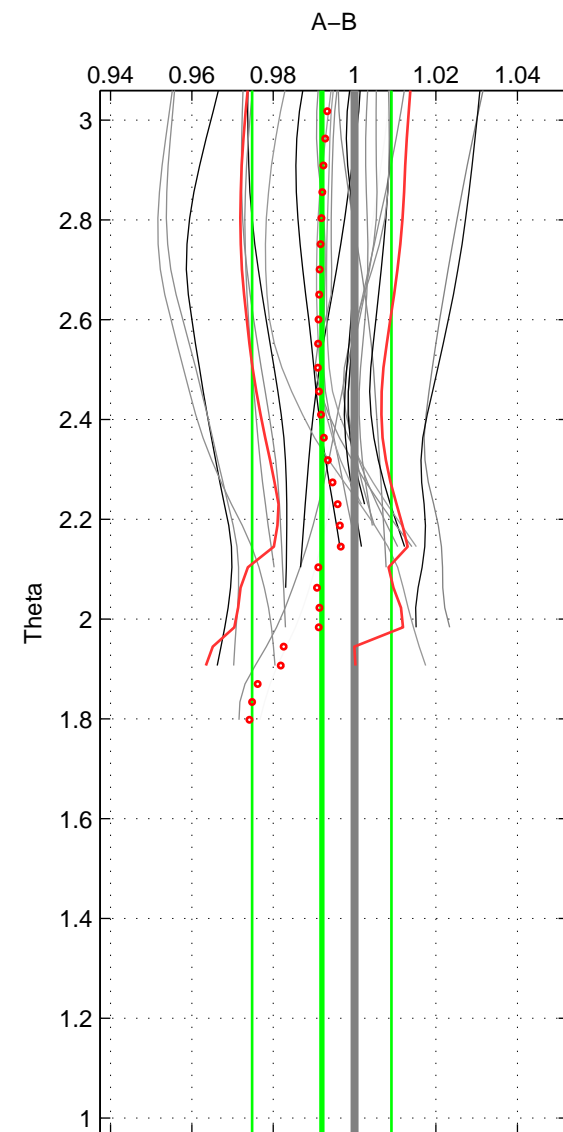

Cruise A (red). Date: Jul 2005 Cruisename: 669-49UF20050615

Cruise B (blue). Date: Oct 1997 Cruisename: 683-49UP19970912

*** "Favourite" values are means of spaces 1 2.

	Offset	O.StDev	Ratio	R.Stdev	Rating
SIGMA:	-0.397	0.552	0.990	0.013	4
THETA:	-0.330	0.704	0.992	0.017	4
DEPTH:	-0.188	0.142	0.995	0.004	3
FAV. :	-0.363	0.628	0.991	0.015	4

Profiles of A: 23
 Profiles of B: 16
 Diff profs : 23
 WMoffset (A-B): -0.39713
 WMoffset stdev: 0.55199
 WMratio (A/B): 0.99012
 WMratio stdev: 0.013428

Quality (1-5): 4

Profiles of A: 23
 Profiles of B: 16
 Diff profs : 24
 WMoffset (A-B): -0.32978
 WMoffset stdev: 0.70433
 WMratio (A/B): 0.99194
 WMratio stdev: 0.017132

Quality (1-5): 4

Profiles of A: 23
 Profiles of B: 16
 Diff profs : 21
 WMoffset (A-B): -0.18773
 WMoffset stdev: 0.14203
 WMratio (A/B): 0.99531
 WMratio stdev: 0.0035256

Quality (1-5): 3

Please note that statistics are bad.