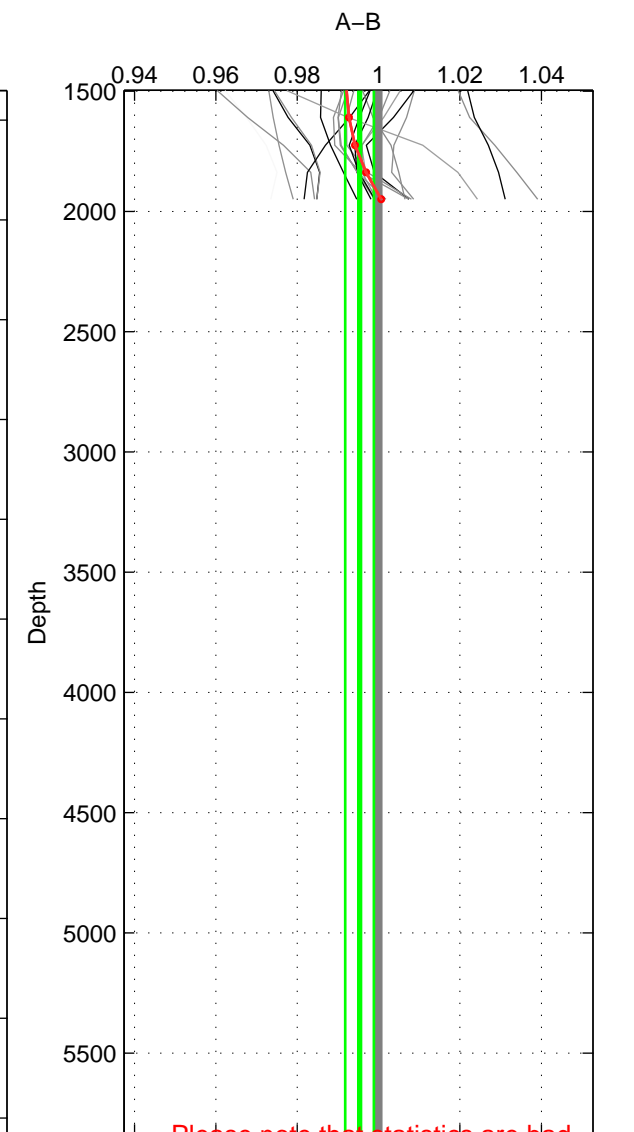

Cruise A (red). Date: Jul 2005 Cruisename: 669-49UF20050615

Cruise B (blue). Date: Oct 1997 Cruisename: 683-49UP19970912

*** "Favourite" values are means of spaces 1 2.

	Offset	O.StDev	Ratio	R.Stdev	Rating
SIGMA:	-0.397	0.552	0.990	0.013	4
THETA:	-0.330	0.704	0.992	0.017	4
DEPTH:	-0.188	0.142	0.995	0.004	3
FAV. :	-0.363	0.628	0.991	0.015	4

Profiles of A: 23
 Profiles of B: 16
 Diff profs : 23
 WMoffset (A-B): -0.39713
 WMoffset stdev: 0.55199
 WMratio (A/B): 0.99012
 WMratio stdev: 0.013428

Quality (1-5): 4

Profiles of A: 23
 Profiles of B: 16
 Diff profs : 24
 WMoffset (A-B): -0.32978
 WMoffset stdev: 0.70433
 WMratio (A/B): 0.99194
 WMratio stdev: 0.017132

Quality (1-5): 4

Profiles of A: 23
 Profiles of B: 16
 Diff profs : 21
 WMoffset (A-B): -0.18773
 WMoffset stdev: 0.14203
 WMratio (A/B): 0.99531
 WMratio stdev: 0.0035256

Quality (1-5): 3

Please note that statistics are bad.