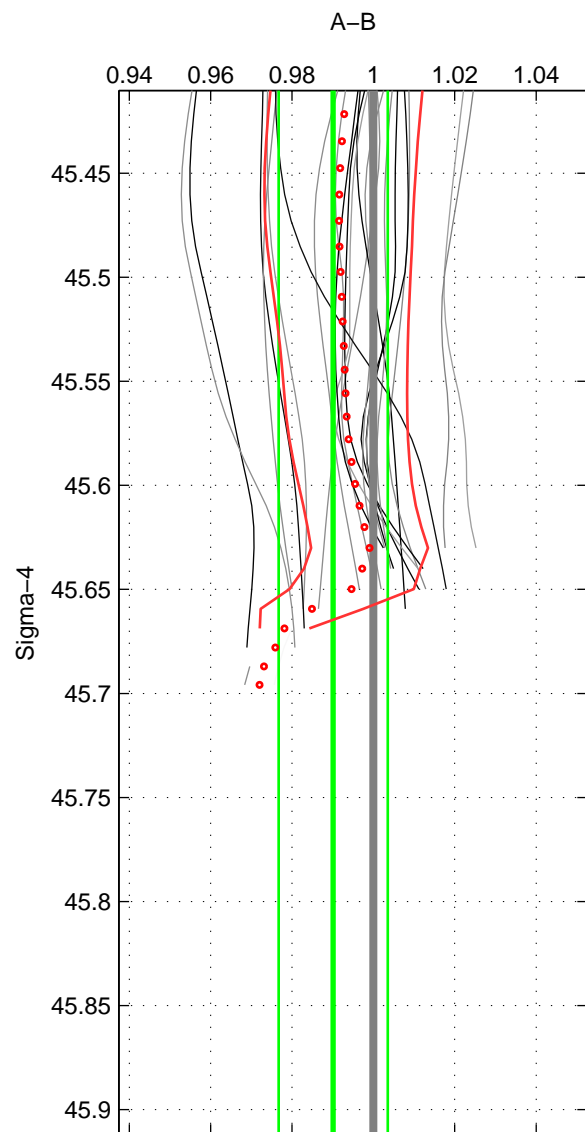

Cruise A (red). Date: Jul 2005 Cruisename: 669-49UF20050615

Cruise B (blue). Date: Oct 1997 Cruisename: 683-49UP19970912

*** "Favourite" values are means of spaces 1 2.

	Offset	O.StDev	Ratio	R.Stdev	Rating
SIGMA:	-0.397	0.552	0.990	0.013	4
THETA:	-0.330	0.704	0.992	0.017	4
DEPTH:	-0.188	0.142	0.995	0.004	3
FAV. :	-0.363	0.628	0.991	0.015	4

Profiles of A: 23
 Profiles of B: 16
 Diff profs : 23
 WMoffset (A-B): -0.39713
 WMoffset stdev: 0.55199
 WMratio (A/B): 0.99012
 WMratio stdev: 0.013428

Quality (1-5): 4

Profiles of A: 23
 Profiles of B: 16
 Diff profs : 24
 WMoffset (A-B): -0.32978
 WMoffset stdev: 0.70433
 WMratio (A/B): 0.99194
 WMratio stdev: 0.017132

Quality (1-5): 4

Profiles of A: 23
 Profiles of B: 16
 Diff profs : 21
 WMoffset (A-B): -0.18773
 WMoffset stdev: 0.14203
 WMratio (A/B): 0.99531
 WMratio stdev: 0.0035256

Quality (1-5): 3

Please note that statistics are bad.