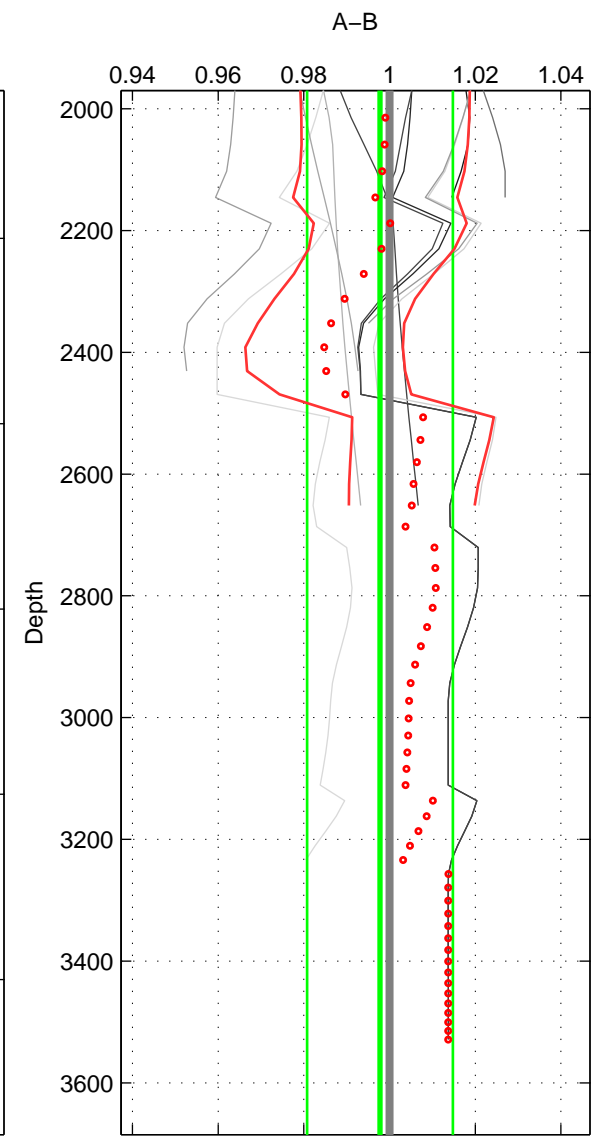

Cruise A (red). Date: Aug 1993 Cruisename: 87-58JH19930730
 Cruise B (blue). Date: Jul 1981 Cruisename: 220-316N19810401

*** "Favourite" values are those of space 3.

	Offset	O.StDev	Ratio	R.Stdev	Rating
SIGMA:	-0.067	0.146	0.995	0.010	2
THETA:	-0.165	0.117	0.989	0.008	2
DEPTH:	-0.032	0.250	0.998	0.017	3
FAV. :	-0.032	0.250	0.998	0.017	3

Please note that statistics are bad.

Profiles of A: 7
 Profiles of B: 4
 Diff profs : 10
 WMoffset (A-B): -0.067163
 WMoffset stdev: 0.14561
 WMratio (A/B): 0.99546
 WMratio stdev: 0.0099328

Quality (1-5): 2

Please note that statistics are bad.

Profiles of A: 7
 Profiles of B: 4
 Diff profs : 7
 WMoffset (A-B): -0.16549
 WMoffset stdev: 0.11739
 WMratio (A/B): 0.98867
 WMratio stdev: 0.0079852

Quality (1-5): 2

Profiles of A: 7
 Profiles of B: 4
 Diff profs : 11
 WMoffset (A-B): -0.031599
 WMoffset stdev: 0.25002
 WMratio (A/B): 0.99778
 WMratio stdev: 0.017023

Quality (1-5): 3