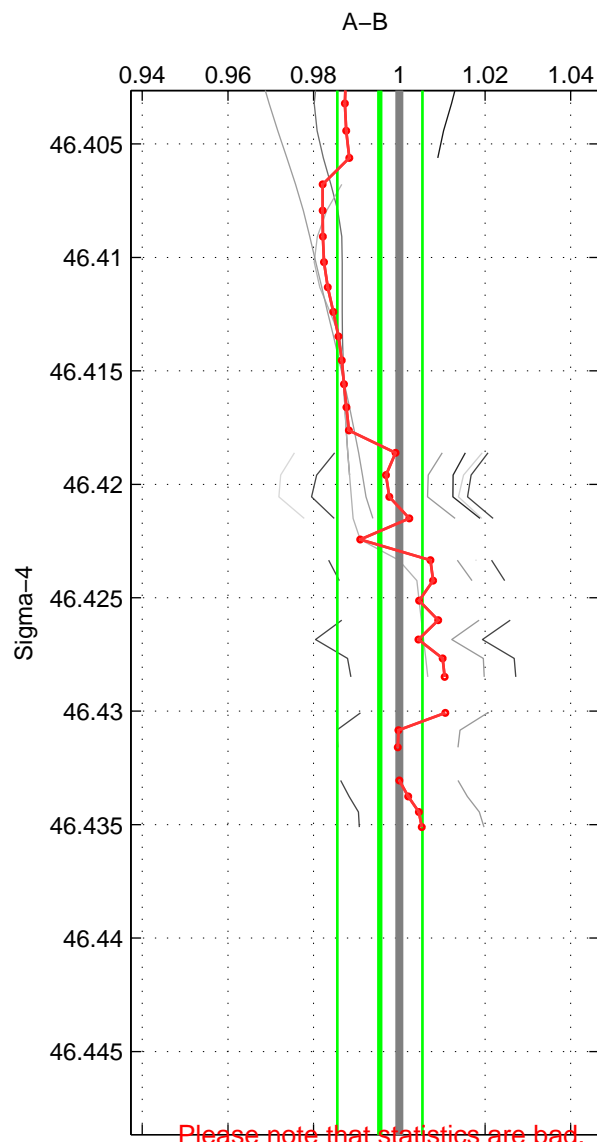

Cruise A (red). Date: Aug 1993 Cruisename: 87-58JH19930730
 Cruise B (blue). Date: Jul 1981 Cruisename: 220-316N19810401

*** "Favourite" values are those of space 3.

	Offset	O.StDev	Ratio	R.Stdev	Rating
SIGMA:	-0.067	0.146	0.995	0.010	2
THETA:	-0.165	0.117	0.989	0.008	2
DEPTH:	-0.032	0.250	0.998	0.017	3
FAV. :	-0.032	0.250	0.998	0.017	3

Please note that statistics are bad.

Profiles of A: 7
 Profiles of B: 4
 Diff profs : 10
 WMoffset (A-B): -0.067163
 WMoffset stdev: 0.14561
 WMratio (A/B): 0.99546
 WMratio stdev: 0.0099328

Quality (1-5): 2

Please note that statistics are bad.

Profiles of A: 7
 Profiles of B: 4
 Diff profs : 7
 WMoffset (A-B): -0.16549
 WMoffset stdev: 0.11739
 WMratio (A/B): 0.98867
 WMratio stdev: 0.0079852

Quality (1-5): 2

Profiles of A: 7
 Profiles of B: 4
 Diff profs : 11
 WMoffset (A-B): -0.031599
 WMoffset stdev: 0.25002
 WMratio (A/B): 0.99778
 WMratio stdev: 0.017023

Quality (1-5): 3