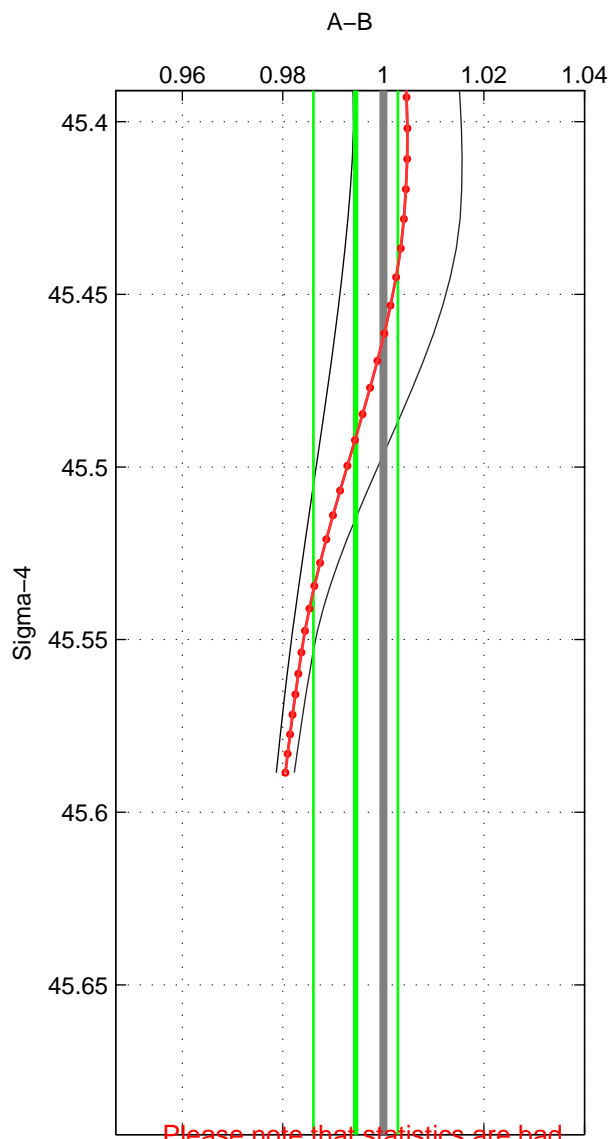

Cruise A (red). Date: May 2000 Cruisename: 689-49UP20000420

Cruise B (blue). Date: Feb 2006 Cruisename: 710-49UP20060113

*** "Favourite" values are means of spaces 2 3.

	Offset	O.StDev	Ratio	R.Stdev	Rating
SIGMA:	-0.227	0.346	0.994	0.008	1
THETA:	-0.843	0.193	0.979	0.005	2
DEPTH:	-0.875	0.434	0.979	0.010	2
FAV. :	-0.859	0.313	0.979	0.008	2

Profiles of A: 3
 Profiles of B: 1
 Diff profs : 2
 WMoffset (A-B): -0.22733
 WMoffset stdev: 0.34583
 WMratio (A/B): 0.99449
 WMratio stdev: 0.0083901

Quality (1-5): 1

Profiles of A: 3
 Profiles of B: 5
 Diff profs : 11
 WMoffset (A-B): -0.84338
 WMoffset stdev: 0.19255
 WMratio (A/B): 0.97945
 WMratio stdev: 0.0046626

Quality (1-5): 2

Profiles of A: 3
 Profiles of B: 5
 Diff profs : 11
 WMoffset (A-B): -0.87489
 WMoffset stdev: 0.43354
 WMratio (A/B): 0.97875
 WMratio stdev: 0.010449

Quality (1-5): 2