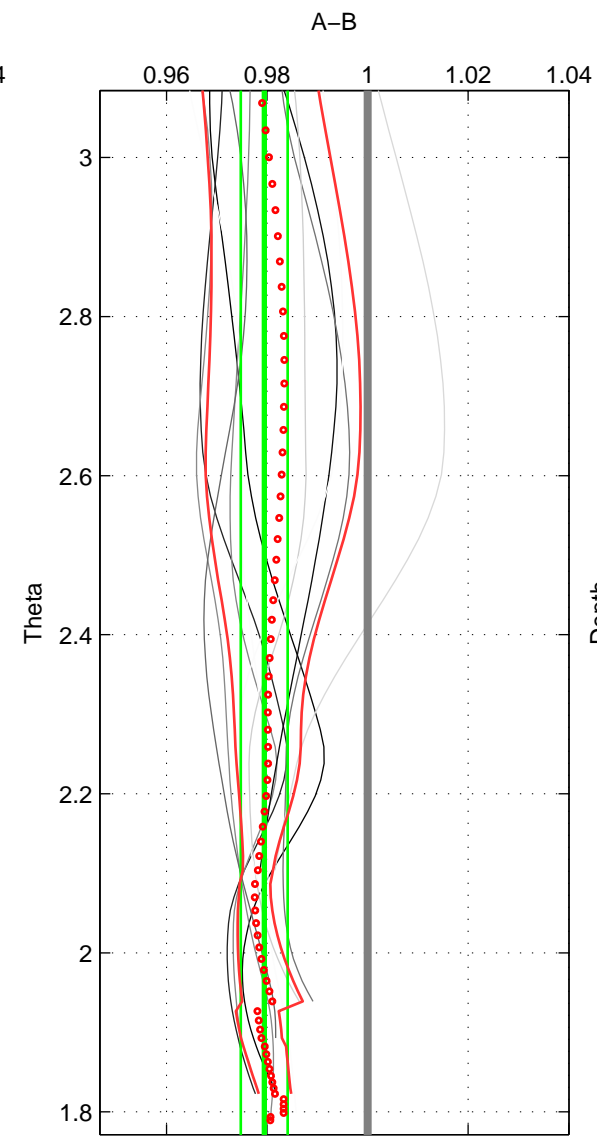

Cruise A (red). Date: May 2000 Cruisename: 689-49UP20000420

Cruise B (blue). Date: Feb 2006 Cruisename: 710-49UP20060113

*** "Favourite" values are means of spaces 2 3.

	Offset	O.StDev	Ratio	R.Stdev	Rating
SIGMA:	-0.227	0.346	0.994	0.008	1
THETA:	-0.843	0.193	0.979	0.005	2
DEPTH:	-0.875	0.434	0.979	0.010	2
FAV. :	-0.859	0.313	0.979	0.008	2

Profiles of A: 3
 Profiles of B: 1
 Diff profs : 2
 WMoffset (A-B): -0.22733
 WMoffset stdev: 0.34583
 WMratio (A/B): 0.99449
 WMratio stdev: 0.0083901

Quality (1-5): 1

Profiles of A: 3
 Profiles of B: 5
 Diff profs : 11
 WMoffset (A-B): -0.84338
 WMoffset stdev: 0.19255
 WMratio (A/B): 0.97945
 WMratio stdev: 0.0046626

Quality (1-5): 2

Profiles of A: 3
 Profiles of B: 5
 Diff profs : 11
 WMoffset (A-B): -0.87489
 WMoffset stdev: 0.43354
 WMratio (A/B): 0.97875
 WMratio stdev: 0.010449

Quality (1-5): 2