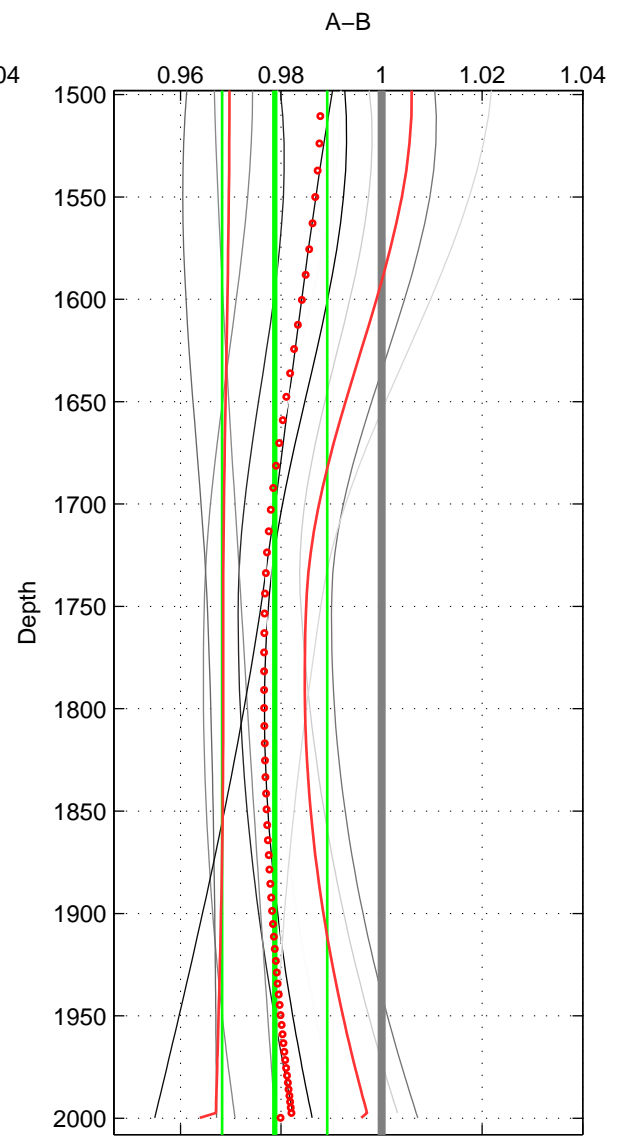

Cruise A (red). Date: May 2000 Cruisename: 689-49UP20000420

Cruise B (blue). Date: Feb 2006 Cruisename: 710-49UP20060113

*** "Favourite" values are means of spaces 2 3.

	Offset	O.StDev	Ratio	R.Stdev	Rating
SIGMA:	-0.227	0.346	0.994	0.008	1
THETA:	-0.843	0.193	0.979	0.005	2
DEPTH:	-0.875	0.434	0.979	0.010	2
FAV. :	-0.859	0.313	0.979	0.008	2

Profiles of A: 3
 Profiles of B: 1
 Diff profs : 2
 WMoffset (A-B): -0.22733
 WMoffset stdev: 0.34583
 WMratio (A/B): 0.99449
 WMratio stdev: 0.0083901

Quality (1-5): 1

Profiles of A: 3
 Profiles of B: 5
 Diff profs : 11
 WMoffset (A-B): -0.84338
 WMoffset stdev: 0.19255
 WMratio (A/B): 0.97945
 WMratio stdev: 0.0046626

Quality (1-5): 2

Profiles of A: 3
 Profiles of B: 5
 Diff profs : 11
 WMoffset (A-B): -0.87489
 WMoffset stdev: 0.43354
 WMratio (A/B): 0.97875
 WMratio stdev: 0.010449

Quality (1-5): 2