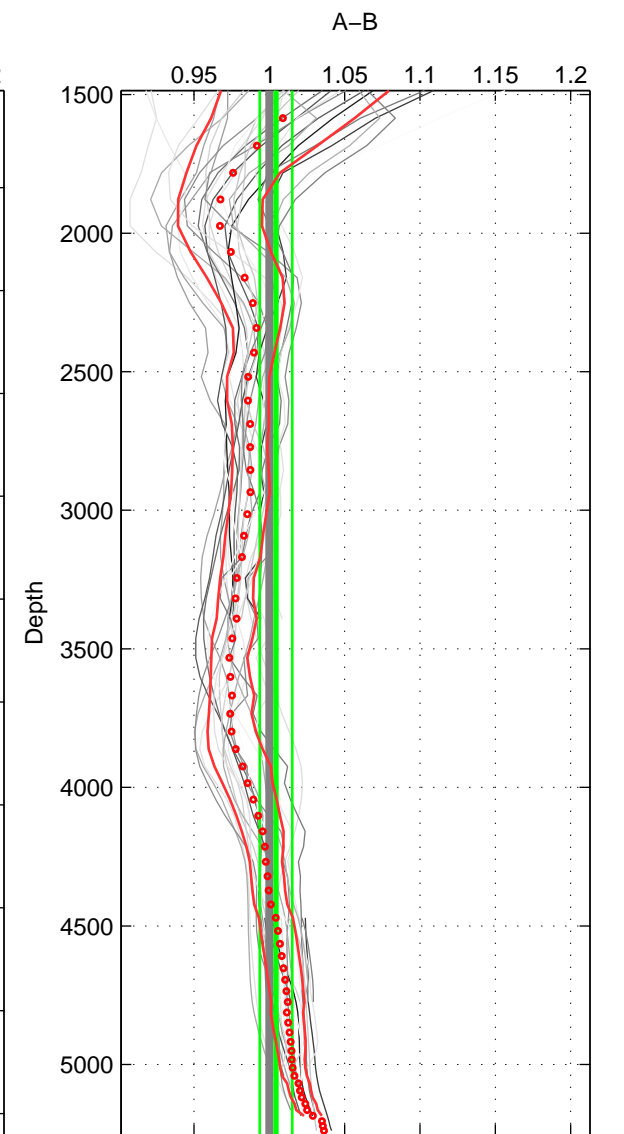

Cruise A (red). Date: Sep 1991 Cruisename: 487-31WT19910831
 Cruise B (blue). Date: Mar 1989 Cruisename: 507-32MW19890206

*** "Favourite" values are means of spaces 1 2 3.

	Offset	O.StDev	Ratio	R.Stdev	Rating
SIGMA:	1.602	1.248	1.012	0.008	5
THETA:	1.722	1.175	1.012	0.007	5
DEPTH:	0.403	1.712	1.004	0.011	5
FAV. :	1.242	1.378	1.009	0.009	5

Profiles of A: 7
 Profiles of B: 5
 Diff profs : 25
 WMoffset (A-B): 1.6024
 WMoffset stdev: 1.2478
 WMratio (A/B): 1.0117
 WMratio stdev: 0.0078138

Quality (1-5): 5

Profiles of A: 7
 Profiles of B: 5
 Diff profs : 25
 WMoffset (A-B): 1.7216
 WMoffset stdev: 1.1746
 WMratio (A/B): 1.0124
 WMratio stdev: 0.0072437

Quality (1-5): 5

Profiles of A: 7
 Profiles of B: 5
 Diff profs : 25
 WMoffset (A-B): 0.40316
 WMoffset stdev: 1.7119
 WMratio (A/B): 1.0044
 WMratio stdev: 0.010751

Quality (1-5): 5