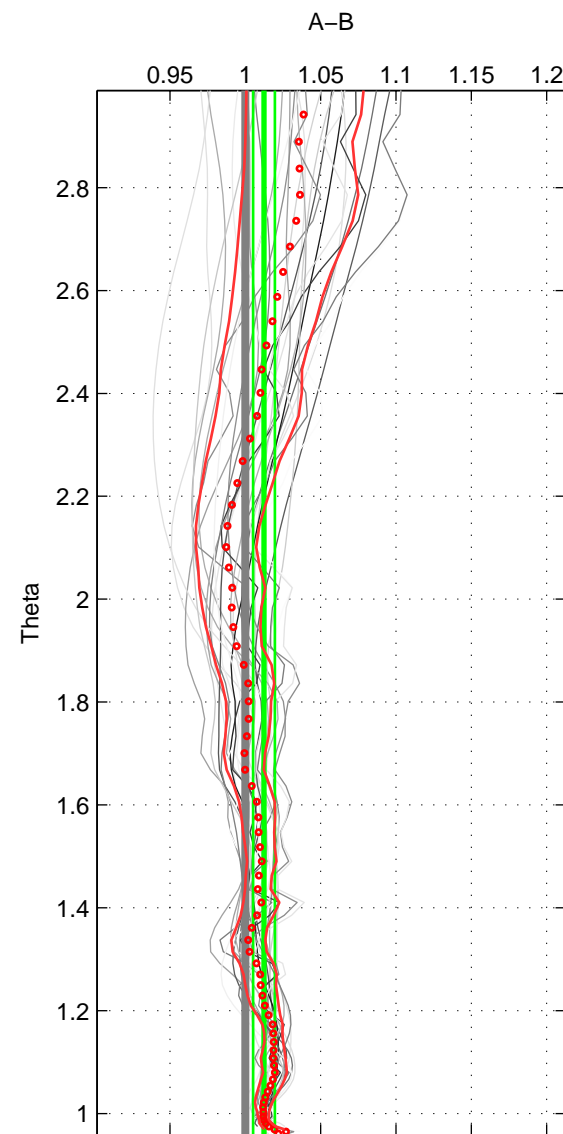

Cruise A (red). Date: Sep 1991 Cruisename: 487-31WT19910831
 Cruise B (blue). Date: Mar 1989 Cruisename: 507-32MW19890206

*** "Favourite" values are means of spaces 1 2 3.

	Offset	O.StDev	Ratio	R.Stdev	Rating
SIGMA:	1.602	1.248	1.012	0.008	5
THETA:	1.722	1.175	1.012	0.007	5
DEPTH:	0.403	1.712	1.004	0.011	5
FAV. :	1.242	1.378	1.009	0.009	5

Profiles of A: 7
 Profiles of B: 5
 Diff profs : 25
 WMoffset (A-B): 1.6024
 WMoffset stdev: 1.2478
 WMratio (A/B): 1.0117
 WMratio stdev: 0.0078138

Quality (1-5): 5

Profiles of A: 7
 Profiles of B: 5
 Diff profs : 25
 WMoffset (A-B): 1.7216
 WMoffset stdev: 1.1746
 WMratio (A/B): 1.0124
 WMratio stdev: 0.0072437

Quality (1-5): 5

Profiles of A: 7
 Profiles of B: 5
 Diff profs : 25
 WMoffset (A-B): 0.40316
 WMoffset stdev: 1.7119
 WMratio (A/B): 1.0044
 WMratio stdev: 0.010751

Quality (1-5): 5