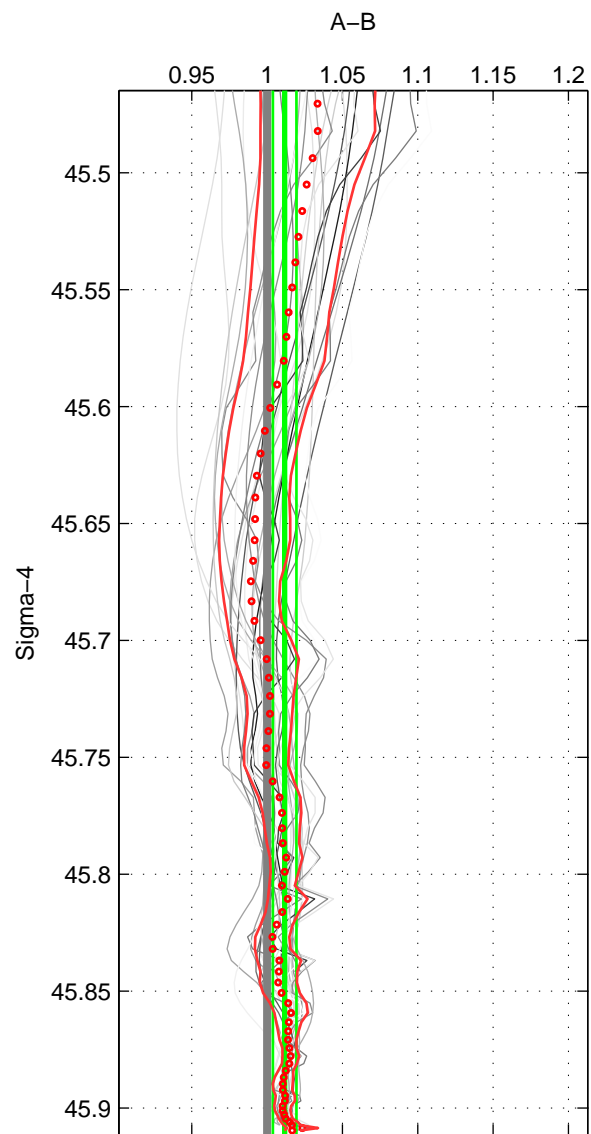

Cruise A (red). Date: Sep 1991 Cruisename: 487-31WT19910831
 Cruise B (blue). Date: Mar 1989 Cruisename: 507-32MW19890206

*** "Favourite" values are means of spaces 1 2 3.

	Offset	O.StDev	Ratio	R.Stdev	Rating
SIGMA:	1.602	1.248	1.012	0.008	5
THETA:	1.722	1.175	1.012	0.007	5
DEPTH:	0.403	1.712	1.004	0.011	5
FAV. :	1.242	1.378	1.009	0.009	5

Profiles of A: 7
 Profiles of B: 5
 Diff profs : 25
 WMoffset (A-B): 1.6024
 WMoffset stdev: 1.2478
 WMratio (A/B): 1.0117
 WMratio stdev: 0.0078138

Quality (1-5): 5

Profiles of A: 7
 Profiles of B: 5
 Diff profs : 25
 WMoffset (A-B): 1.7216
 WMoffset stdev: 1.1746
 WMratio (A/B): 1.0124
 WMratio stdev: 0.0072437

Quality (1-5): 5

Profiles of A: 7
 Profiles of B: 5
 Diff profs : 25
 WMoffset (A-B): 0.40316
 WMoffset stdev: 1.7119
 WMratio (A/B): 1.0044
 WMratio stdev: 0.010751

Quality (1-5): 5