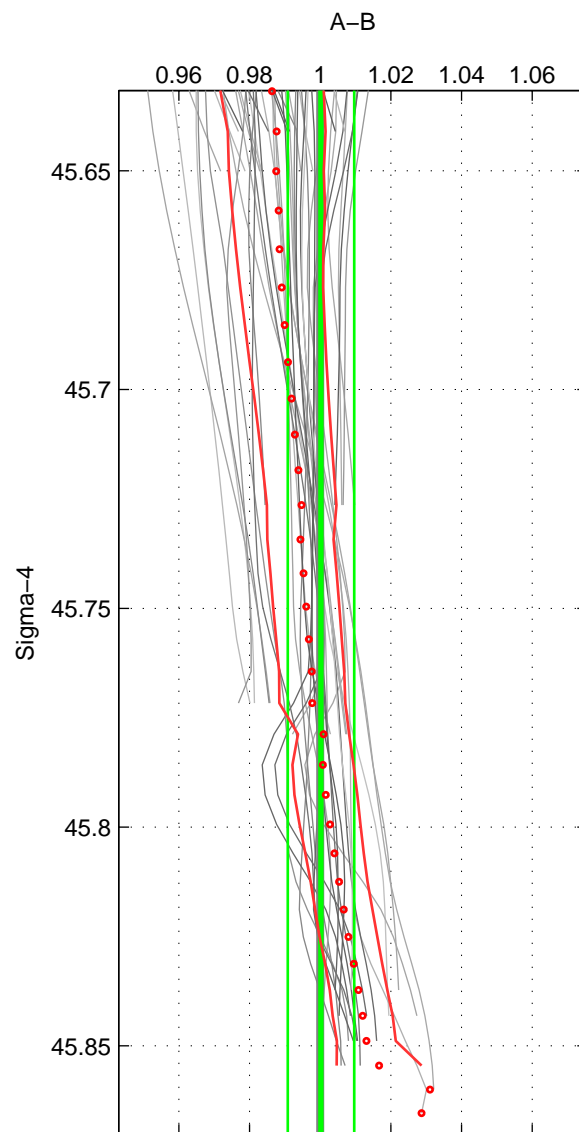

Cruise A (red). Date: May 1993 Cruisename: 204-29CS19930510

Cruise B (blue). Date: Jun 2002 Cruisename: 274-35TH20020611

*** "Favourite" values are means of spaces 1 2.

	Offset	O.StDev	Ratio	R.Stdev	Rating
SIGMA:	0.070	2.336	1.000	0.009	5
THETA:	-0.276	1.884	0.999	0.008	5
DEPTH:	0.128	3.200	1.001	0.013	4
FAV.:	-0.103	2.110	1.000	0.009	5

Profiles of A: 7
 Profiles of B: 9
 Diff profs: 48
 WMoffset (A-B): 0.070125
 WMoffset stdev: 2.3362
 WMratio (A/B): 1.0002
 WMratio stdev: 0.0094333

Quality (1-5): 5

Profiles of A: 7
 Profiles of B: 9
 Diff profs: 48
 WMoffset (A-B): -0.27557
 WMoffset stdev: 1.8836
 WMratio (A/B): 0.99887
 WMratio stdev: 0.0075725

Quality (1-5): 5

Profiles of A: 14
 Profiles of B: 9
 Diff profs: 100
 WMoffset (A-B): 0.12817
 WMoffset stdev: 3.1998
 WMratio (A/B): 1.0005
 WMratio stdev: 0.012813

Quality (1-5): 4