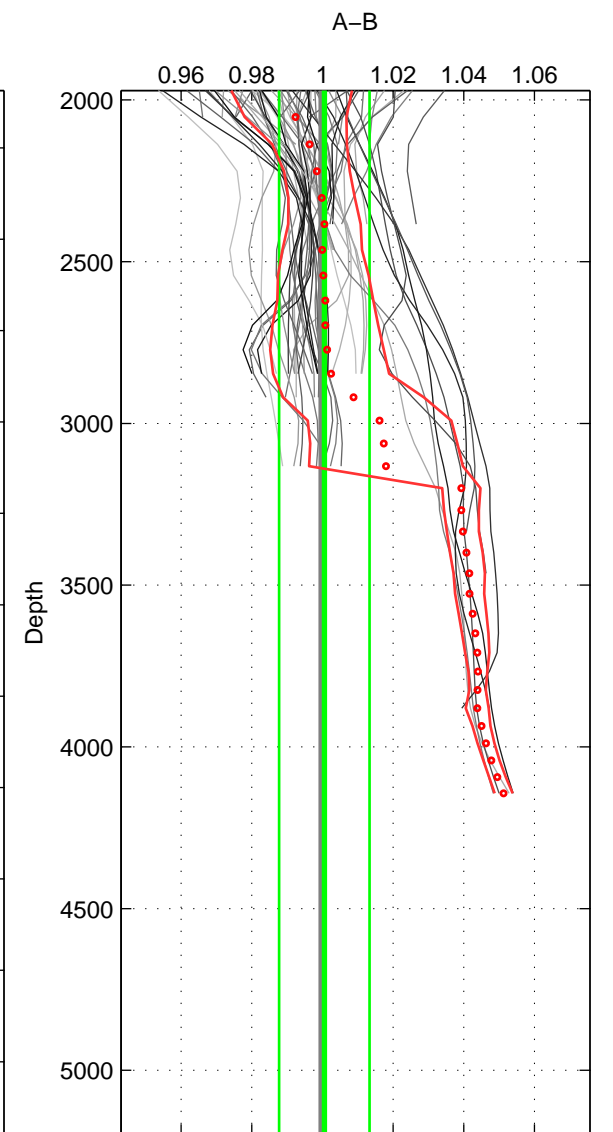

Cruise A (red). Date: May 1993 Cruisename: 204-29CS19930510

Cruise B (blue). Date: Jun 2002 Cruisename: 274-35TH20020611

*** "Favourite" values are means of spaces 1 2.

	Offset	O.StDev	Ratio	R.Stdev	Rating
SIGMA:	0.070	2.336	1.000	0.009	5
THETA:	-0.276	1.884	0.999	0.008	5
DEPTH:	0.128	3.200	1.001	0.013	4
FAV.:	-0.103	2.110	1.000	0.009	5

Profiles of A: 7
 Profiles of B: 9
 Diff profs: 48
 WMoffset (A-B): 0.070125
 WMoffset stdev: 2.3362
 WMratio (A/B): 1.0002
 WMratio stdev: 0.0094333

Quality (1-5): 5

Profiles of A: 7
 Profiles of B: 9
 Diff profs: 48
 WMoffset (A-B): -0.27557
 WMoffset stdev: 1.8836
 WMratio (A/B): 0.99887
 WMratio stdev: 0.0075725

Quality (1-5): 5

Profiles of A: 14
 Profiles of B: 9
 Diff profs: 100
 WMoffset (A-B): 0.12817
 WMoffset stdev: 3.1998
 WMratio (A/B): 1.0005
 WMratio stdev: 0.012813

Quality (1-5): 4