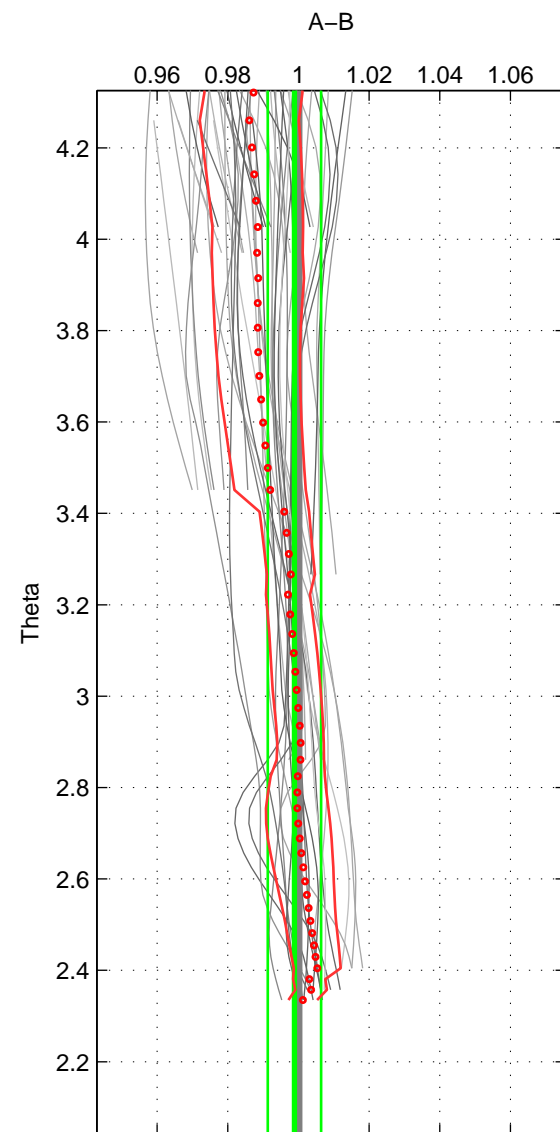

Cruise A (red). Date: May 1993 Cruisename: 204-29CS19930510

Cruise B (blue). Date: Jun 2002 Cruisename: 274-35TH20020611

*** "Favourite" values are means of spaces 1 2.

	Offset	O.StDev	Ratio	R.Stdev	Rating
SIGMA:	0.070	2.336	1.000	0.009	5
THETA:	-0.276	1.884	0.999	0.008	5
DEPTH:	0.128	3.200	1.001	0.013	4
FAV.:	-0.103	2.110	1.000	0.009	5

Profiles of A: 7
 Profiles of B: 9
 Diff profs: 48
 WMoffset (A-B): 0.070125
 WMoffset stdev: 2.3362
 WMratio (A/B): 1.0002
 WMratio stdev: 0.0094333

Quality (1-5): 5

Profiles of A: 7
 Profiles of B: 9
 Diff profs: 48
 WMoffset (A-B): -0.27557
 WMoffset stdev: 1.8836
 WMratio (A/B): 0.99887
 WMratio stdev: 0.0075725

Quality (1-5): 5

Profiles of A: 14
 Profiles of B: 9
 Diff profs: 100
 WMoffset (A-B): 0.12817
 WMoffset stdev: 3.1998
 WMratio (A/B): 1.0005
 WMratio stdev: 0.012813

Quality (1-5): 4