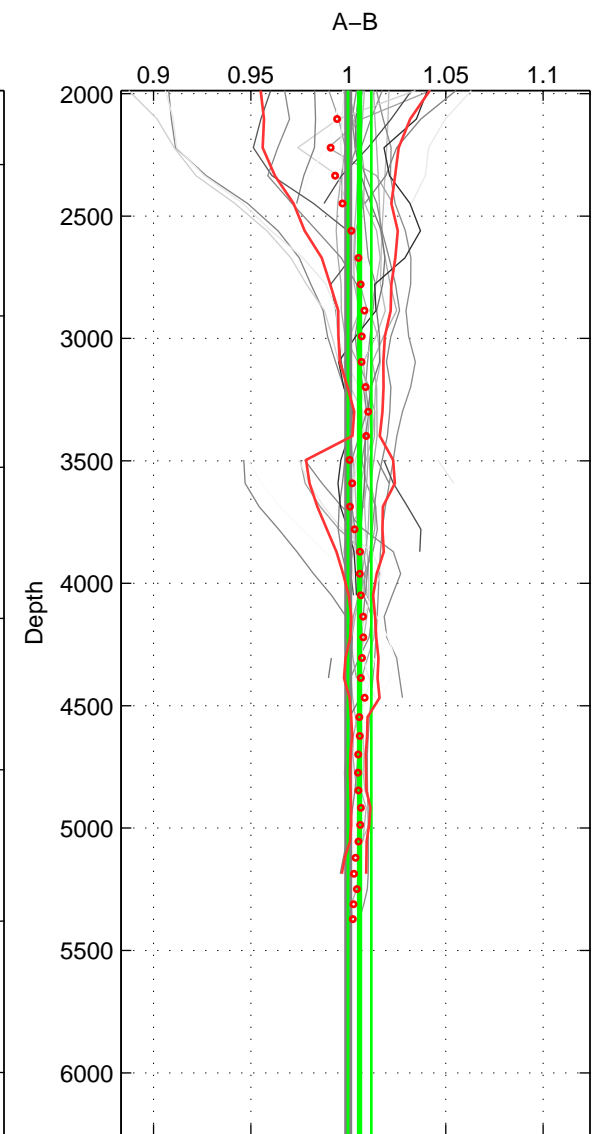

Cruise A (red). Date: Feb 1986 Cruisename: 363-35MF19850224

Cruise B (blue). Date: Mar 1996 Cruisename: 367-35MF19960220

\*\*\* "Favourite" values are means of spaces 1 2 3.

	Offset	O.StDev	Ratio	R.Stdev	Rating
SIGMA:	0.623	0.857	1.003	0.004	5
THETA:	0.298	1.082	1.001	0.005	5
DEPTH:	1.381	1.429	1.006	0.006	5
FAV.:	0.767	1.123	1.003	0.005	5

Profiles of A: 7  
 Profiles of B: 20  
 Diff profs : 26  
 WMoffset (A-B): 0.62293  
 WMoffset stdev: 0.85749  
 WMratio (A/B): 1.0026  
 WMratio stdev: 0.0036702

Quality (1-5): 5

Profiles of A: 7  
 Profiles of B: 20  
 Diff profs : 26  
 WMoffset (A-B): 0.29765  
 WMoffset stdev: 1.0824  
 WMratio (A/B): 1.0013  
 WMratio stdev: 0.0045027

Quality (1-5): 5

Profiles of A: 8  
 Profiles of B: 20  
 Diff profs : 28  
 WMoffset (A-B): 1.3814  
 WMoffset stdev: 1.4295  
 WMratio (A/B): 1.0058  
 WMratio stdev: 0.0059727

Quality (1-5): 5