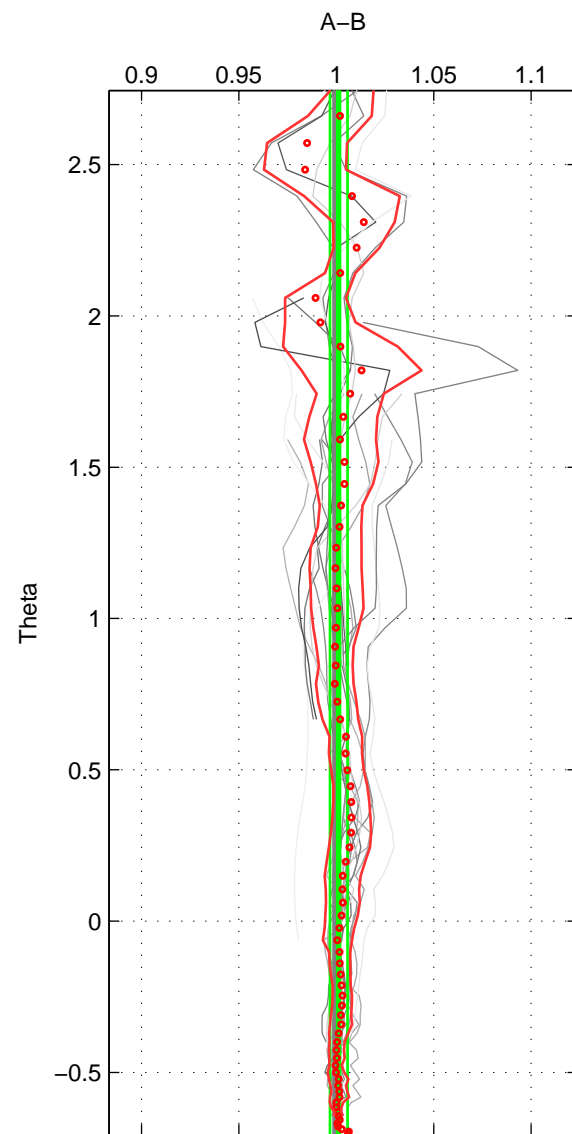

Cruise A (red). Date: Feb 1986 Cruisename: 363-35MF19850224

Cruise B (blue). Date: Mar 1996 Cruisename: 367-35MF19960220

\*\*\* "Favourite" values are means of spaces 1 2 3.

	Offset	O.StDev	Ratio	R.Stdev	Rating
SIGMA:	0.623	0.857	1.003	0.004	5
THETA:	0.298	1.082	1.001	0.005	5
DEPTH:	1.381	1.429	1.006	0.006	5
FAV.:	0.767	1.123	1.003	0.005	5

Profiles of A: 7  
 Profiles of B: 20  
 Diff profs : 26  
 WMoffset (A-B): 0.62293  
 WMoffset stdev: 0.85749  
 WMratio (A/B): 1.0026  
 WMratio stdev: 0.0036702

Quality (1-5): 5

Profiles of A: 7  
 Profiles of B: 20  
 Diff profs : 26  
 WMoffset (A-B): 0.29765  
 WMoffset stdev: 1.0824  
 WMratio (A/B): 1.0013  
 WMratio stdev: 0.0045027

Quality (1-5): 5

Profiles of A: 8  
 Profiles of B: 20  
 Diff profs : 28  
 WMoffset (A-B): 1.3814  
 WMoffset stdev: 1.4295  
 WMratio (A/B): 1.0058  
 WMratio stdev: 0.0059727

Quality (1-5): 5