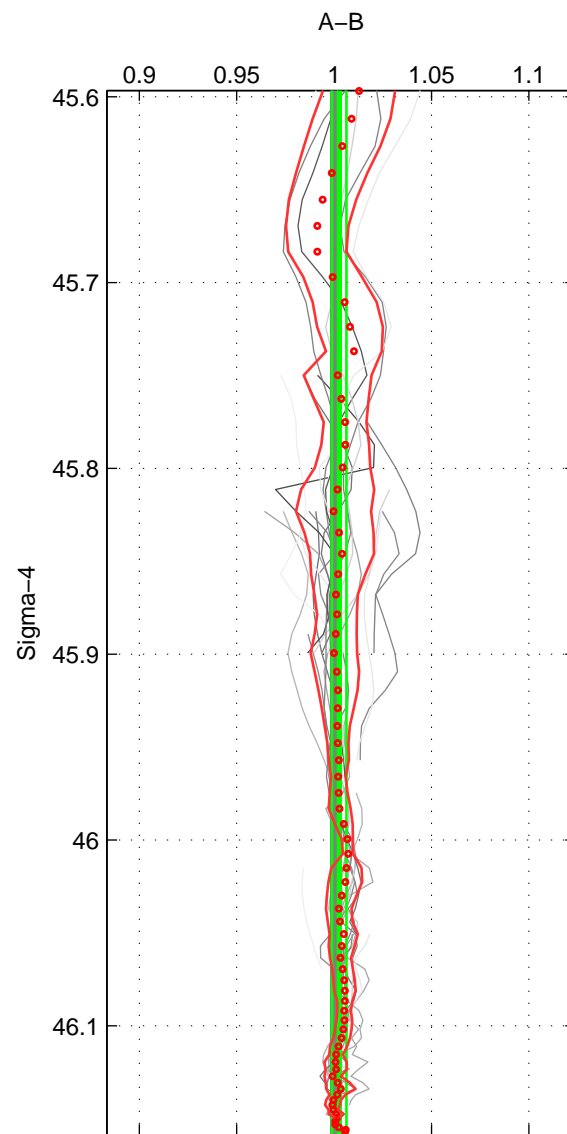

Cruise A (red). Date: Feb 1986 Cruisename: 363-35MF19850224

Cruise B (blue). Date: Mar 1996 Cruisename: 367-35MF19960220

\*\*\* "Favourite" values are means of spaces 1 2 3.

	Offset	O.StDev	Ratio	R.Stdev	Rating
SIGMA:	0.623	0.857	1.003	0.004	5
THETA:	0.298	1.082	1.001	0.005	5
DEPTH:	1.381	1.429	1.006	0.006	5
FAV.:	0.767	1.123	1.003	0.005	5

Profiles of A: 7  
 Profiles of B: 20  
 Diff profs : 26  
 WMoffset (A-B): 0.62293  
 WMoffset stdev: 0.85749  
 WMratio (A/B): 1.0026  
 WMratio stdev: 0.0036702

Quality (1-5): 5

Profiles of A: 7  
 Profiles of B: 20  
 Diff profs : 26  
 WMoffset (A-B): 0.29765  
 WMoffset stdev: 1.0824  
 WMratio (A/B): 1.0013  
 WMratio stdev: 0.0045027

Quality (1-5): 5

Profiles of A: 8  
 Profiles of B: 20  
 Diff profs : 28  
 WMoffset (A-B): 1.3814  
 WMoffset stdev: 1.4295  
 WMratio (A/B): 1.0058  
 WMratio stdev: 0.0059727

Quality (1-5): 5