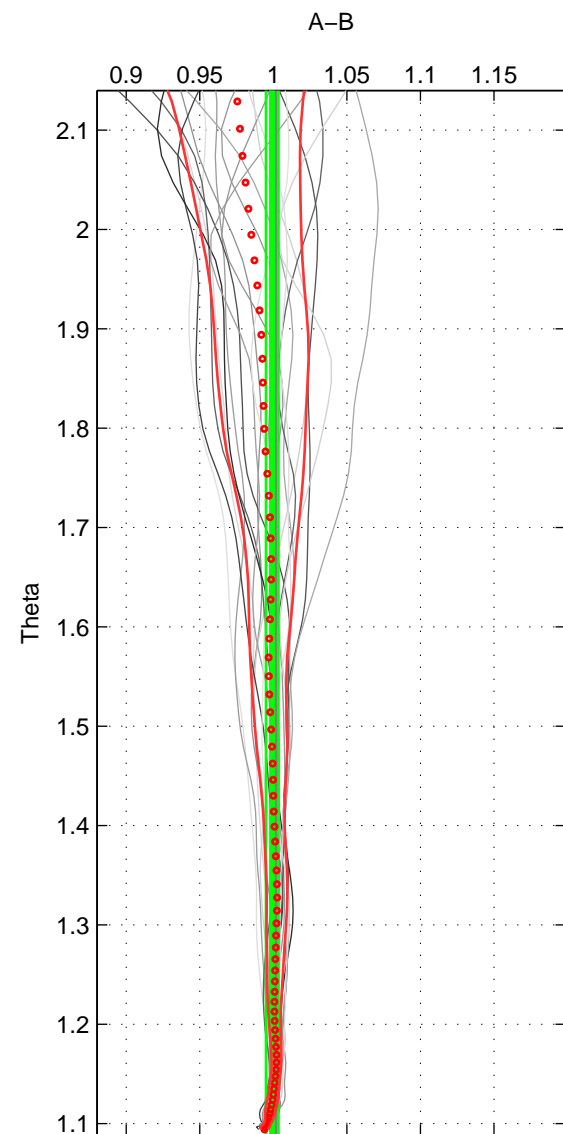

Cruise A (red). Date: Aug 1993 Cruisename: 498-325019930705

Cruise B (blue). Date: Aug 2007 Cruisename: 611-49NZ20070724

\*\*\* "Favourite" values are means of spaces 1 2 3.

	Offset	O.StDev	Ratio	R.Stdev	Rating
SIGMA:	1.221	0.702	1.010	0.005	5
THETA:	-0.104	0.648	0.999	0.004	5
DEPTH:	-0.121	0.567	0.999	0.004	5
FAV.:	0.332	0.639	1.003	0.004	5

Profiles of A: 7  
 Profiles of B: 3  
 Diff profs : 19  
 WMoffset (A-B): 1.2212  
 WMoffset stdev: 0.70177  
 WMratio (A/B): 1.0096  
 WMratio stdev: 0.0049146

Quality (1-5): 5

Profiles of A: 7  
 Profiles of B: 3  
 Diff profs : 19  
 WMoffset (A-B): -0.10439  
 WMoffset stdev: 0.64794  
 WMratio (A/B): 0.99925  
 WMratio stdev: 0.0042678

Quality (1-5): 5

Profiles of A: 7  
 Profiles of B: 3  
 Diff profs : 19  
 WMoffset (A-B): -0.12123  
 WMoffset stdev: 0.56701  
 WMratio (A/B): 0.99895  
 WMratio stdev: 0.0036036

Quality (1-5): 5