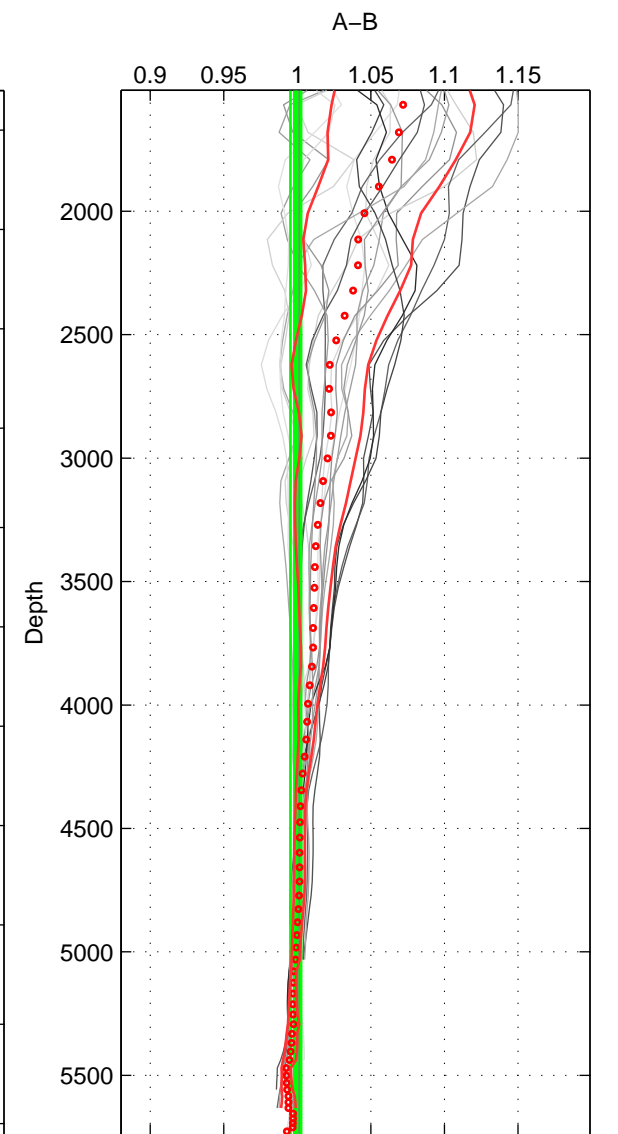

Cruise A (red). Date: Aug 1993 Cruisename: 498-325019930705

Cruise B (blue). Date: Aug 2007 Cruisename: 611-49NZ20070724

\*\*\* "Favourite" values are means of spaces 1 2 3.

	Offset	O.StDev	Ratio	R.Stdev	Rating
SIGMA:	1.221	0.702	1.010	0.005	5
THETA:	-0.104	0.648	0.999	0.004	5
DEPTH:	-0.121	0.567	0.999	0.004	5
FAV.:	0.332	0.639	1.003	0.004	5

Profiles of A: 7  
 Profiles of B: 3  
 Diff profs : 19  
 WMoffset (A-B): 1.2212  
 WMoffset stdev: 0.70177  
 WMratio (A/B): 1.0096  
 WMratio stdev: 0.0049146

Quality (1-5): 5

Profiles of A: 7  
 Profiles of B: 3  
 Diff profs : 19  
 WMoffset (A-B): -0.10439  
 WMoffset stdev: 0.64794  
 WMratio (A/B): 0.99925  
 WMratio stdev: 0.0042678

Quality (1-5): 5

Profiles of A: 7  
 Profiles of B: 3  
 Diff profs : 19  
 WMoffset (A-B): -0.12123  
 WMoffset stdev: 0.56701  
 WMratio (A/B): 0.99895  
 WMratio stdev: 0.0036036

Quality (1-5): 5