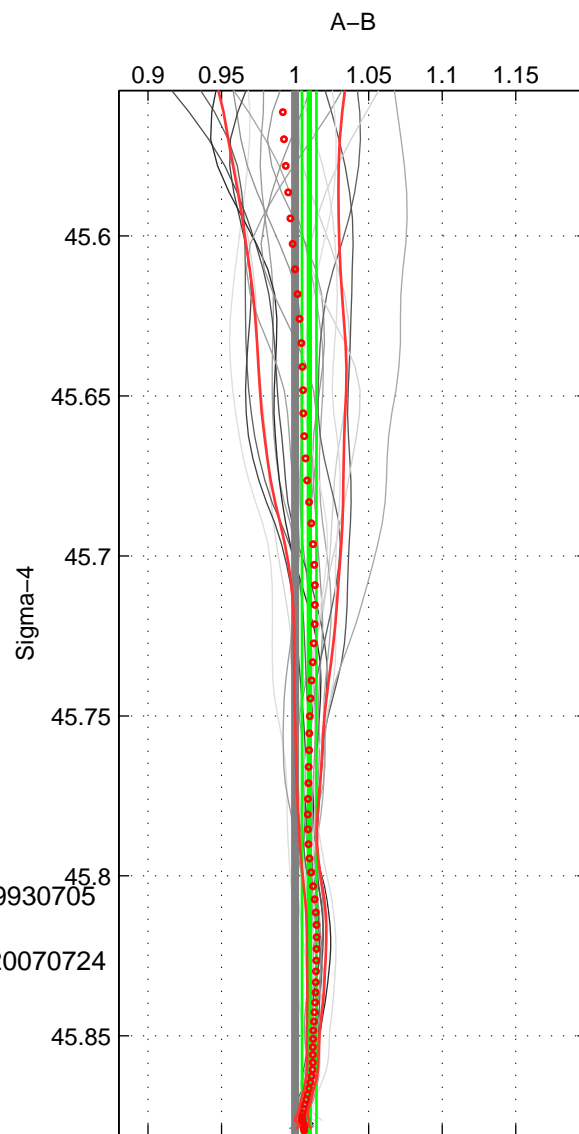

Cruise A (red). Date: Aug 1993 Cruisename: 498-325019930705

Cruise B (blue). Date: Aug 2007 Cruisename: 611-49NZ20070724

\*\*\* "Favourite" values are means of spaces 1 2 3.

	Offset	O.StDev	Ratio	R.Stdev	Rating
SIGMA:	1.221	0.702	1.010	0.005	5
THETA:	-0.104	0.648	0.999	0.004	5
DEPTH:	-0.121	0.567	0.999	0.004	5
FAV.:	0.332	0.639	1.003	0.004	5

Profiles of A: 7  
 Profiles of B: 3  
 Diff profs : 19  
 WMoffset (A-B): 1.2212  
 WMoffset stdev: 0.70177  
 WMratio (A/B): 1.0096  
 WMratio stdev: 0.0049146

Quality (1-5): 5

Profiles of A: 7  
 Profiles of B: 3  
 Diff profs : 19  
 WMoffset (A-B): -0.10439  
 WMoffset stdev: 0.64794  
 WMratio (A/B): 0.99925  
 WMratio stdev: 0.0042678

Quality (1-5): 5

Profiles of A: 7  
 Profiles of B: 3  
 Diff profs : 19  
 WMoffset (A-B): -0.12123  
 WMoffset stdev: 0.56701  
 WMratio (A/B): 0.99895  
 WMratio stdev: 0.0036036

Quality (1-5): 5