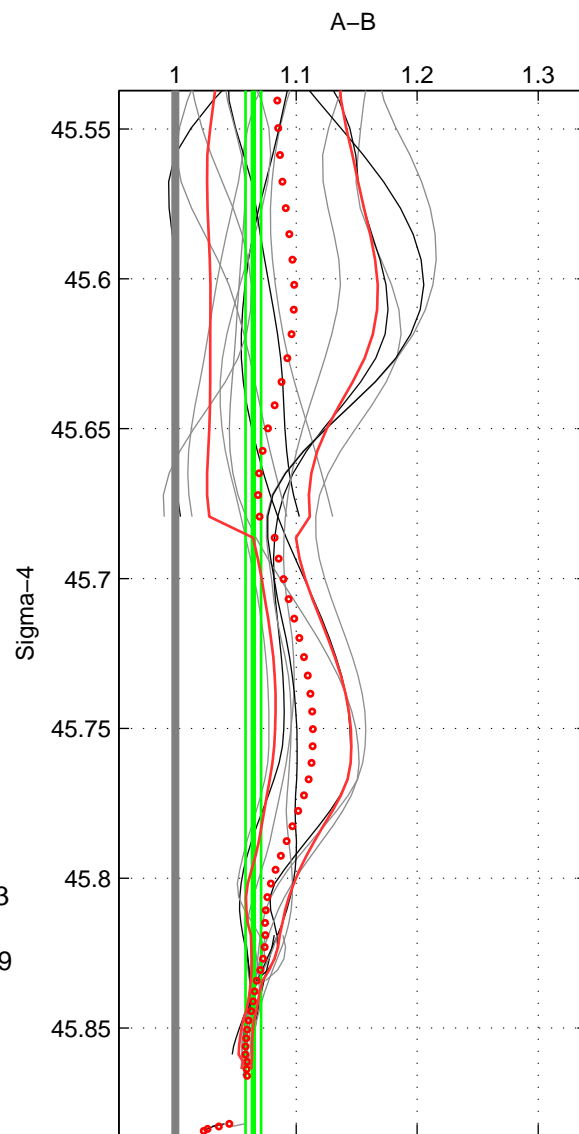

Cruise A (red). Date: May 1993 Cruisename: 558-49HH19930513
 Cruise B (blue). Date: May 1999 Cruisename: 687-49UP19990419

*** "Favourite" values are means of spaces 1 2 3.

	Offset	O.StDev	Ratio	R.Stdev	Rating
SIGMA:	8.045	0.904	1.064	0.006	5
THETA:	7.471	1.251	1.055	0.008	5
DEPTH:	6.424	1.196	1.043	0.008	5
FAV.:	7.314	1.117	1.054	0.007	5

Profiles of A: 5
 Profiles of B: 6
 Diff profs : 14
 WMoffset (A-B): 8.0453
 WMoffset stdev: 0.90412
 WMratio (A/B): 1.0645
 WMratio stdev: 0.0064242

Quality (1-5): 5

Profiles of A: 5
 Profiles of B: 6
 Diff profs : 14
 WMoffset (A-B): 7.4715
 WMoffset stdev: 1.2508
 WMratio (A/B): 1.0551
 WMratio stdev: 0.0081315

Quality (1-5): 5

Profiles of A: 5
 Profiles of B: 6
 Diff profs : 14
 WMoffset (A-B): 6.4243
 WMoffset stdev: 1.1957
 WMratio (A/B): 1.0432
 WMratio stdev: 0.0077351

Quality (1-5): 5