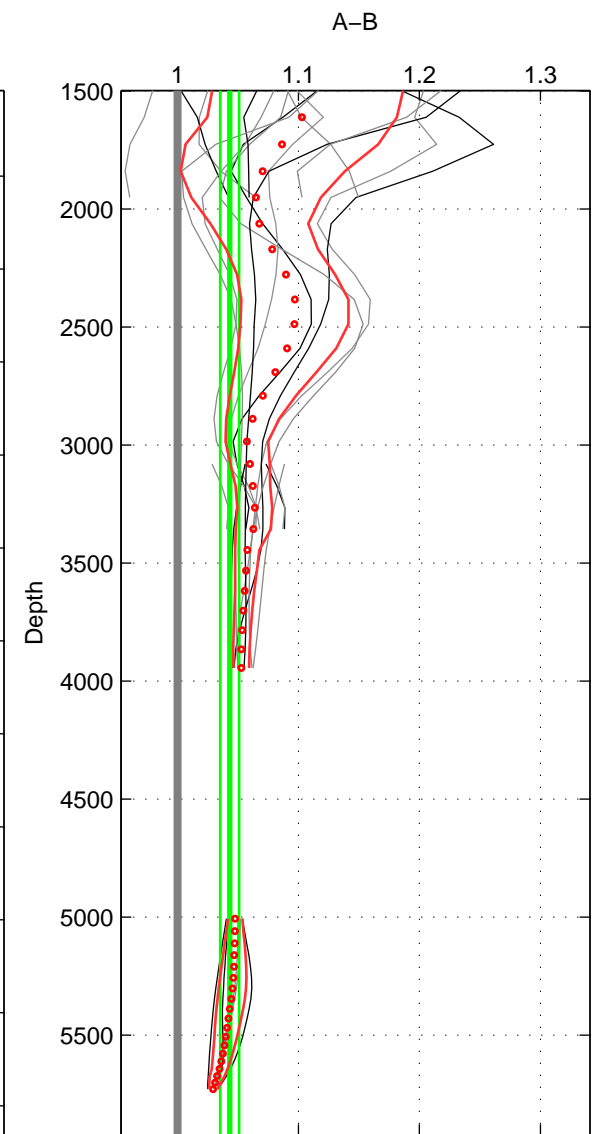

Cruise A (red). Date: May 1993 Cruisename: 558-49HH19930513
 Cruise B (blue). Date: May 1999 Cruisename: 687-49UP19990419

*** "Favourite" values are means of spaces 1 2 3.

	Offset	O.StDev	Ratio	R.Stdev	Rating
SIGMA:	8.045	0.904	1.064	0.006	5
THETA:	7.471	1.251	1.055	0.008	5
DEPTH:	6.424	1.196	1.043	0.008	5
FAV.:	7.314	1.117	1.054	0.007	5

Profiles of A: 5
 Profiles of B: 6
 Diff profs : 14
 WMoffset (A-B): 8.0453
 WMoffset stdev: 0.90412
 WMratio (A/B): 1.0645
 WMratio stdev: 0.0064242

Quality (1-5): 5

Profiles of A: 5
 Profiles of B: 6
 Diff profs : 14
 WMoffset (A-B): 7.4715
 WMoffset stdev: 1.2508
 WMratio (A/B): 1.0551
 WMratio stdev: 0.0081315

Quality (1-5): 5

Profiles of A: 5
 Profiles of B: 6
 Diff profs : 14
 WMoffset (A-B): 6.4243
 WMoffset stdev: 1.1957
 WMratio (A/B): 1.0432
 WMratio stdev: 0.0077351

Quality (1-5): 5