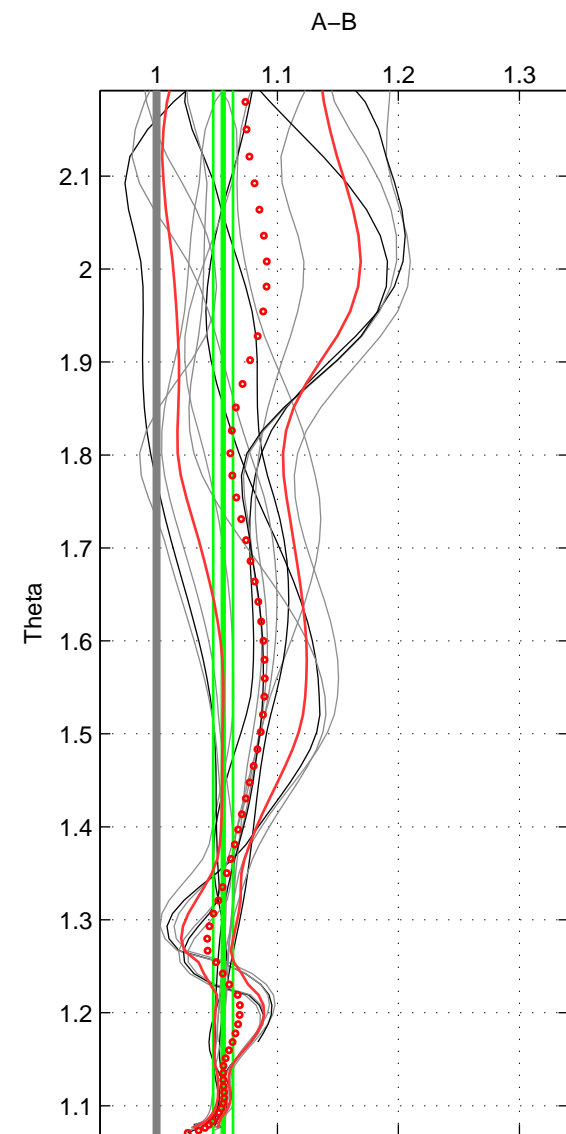

Cruise A (red). Date: May 1993 Cruisename: 558-49HH19930513
 Cruise B (blue). Date: May 1999 Cruisename: 687-49UP19990419

*** "Favourite" values are means of spaces 1 2 3.

	Offset	O.StDev	Ratio	R.Stdev	Rating
SIGMA:	8.045	0.904	1.064	0.006	5
THETA:	7.471	1.251	1.055	0.008	5
DEPTH:	6.424	1.196	1.043	0.008	5
FAV.:	7.314	1.117	1.054	0.007	5

Profiles of A: 5
 Profiles of B: 6
 Diff profs : 14
 WMoffset (A-B): 8.0453
 WMoffset stdev: 0.90412
 WMratio (A/B): 1.0645
 WMratio stdev: 0.0064242

Quality (1-5): 5

Profiles of A: 5
 Profiles of B: 6
 Diff profs : 14
 WMoffset (A-B): 7.4715
 WMoffset stdev: 1.2508
 WMratio (A/B): 1.0551
 WMratio stdev: 0.0081315

Quality (1-5): 5

Profiles of A: 5
 Profiles of B: 6
 Diff profs : 14
 WMoffset (A-B): 6.4243
 WMoffset stdev: 1.1957
 WMratio (A/B): 1.0432
 WMratio stdev: 0.0077351

Quality (1-5): 5