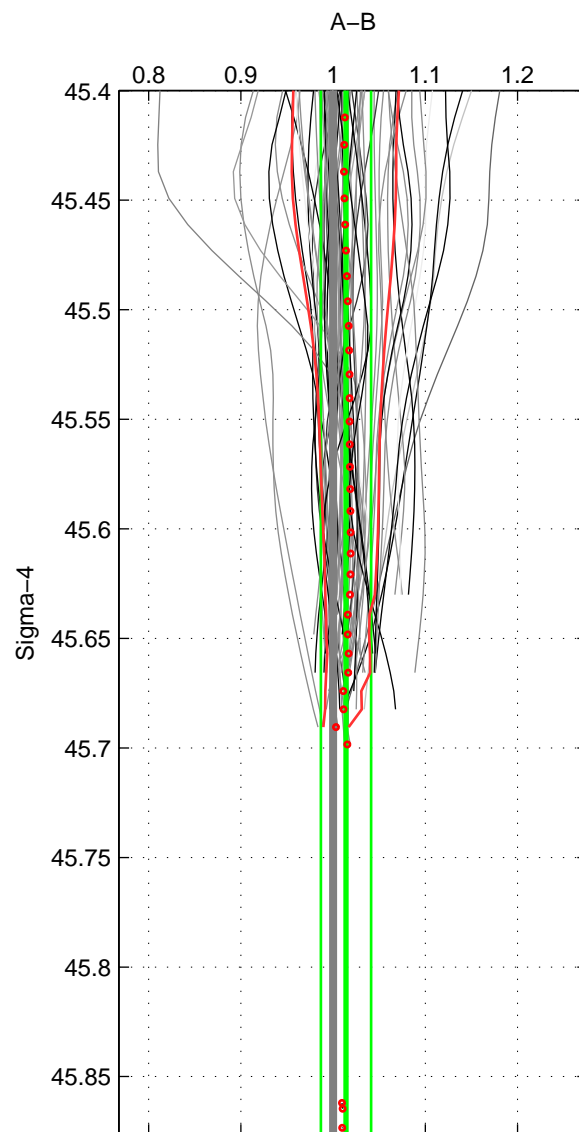

Cruise A (red). Date: Jul 2001 Cruisename: 656-49UF20010710
 Cruise B (blue). Date: Jul 2000 Cruisename: 690-49UP20000620

*** "Favourite" values are means of spaces 1 2.

	Offset	O.StDev	Ratio	R.Stdev	Rating
SIGMA:	1.377	2.763	1.014	0.027	5
THETA:	0.294	0.752	1.002	0.005	5
DEPTH:	1.399	0.617	1.011	0.006	3
FAV.:	0.835	1.758	1.008	0.016	5

Profiles of A: 35
 Profiles of B: 20
 Diff profs : 67
 WMoffset (A-B): 1.3769
 WMoffset stdev: 2.7634
 WMratio (A/B): 1.014
 WMratio stdev: 0.027217

Quality (1-5): 5

Profiles of A: 35
 Profiles of B: 20
 Diff profs : 67
 WMoffset (A-B): 0.29405
 WMoffset stdev: 0.75223
 WMratio (A/B): 1.0018
 WMratio stdev: 0.0046376

Quality (1-5): 5

Profiles of A: 35
 Profiles of B: 20
 Diff profs : 67
 WMoffset (A-B): 1.3989
 WMoffset stdev: 0.61682
 WMratio (A/B): 1.0113
 WMratio stdev: 0.0055187

Quality (1-5): 3

Please note that statistics are bad.