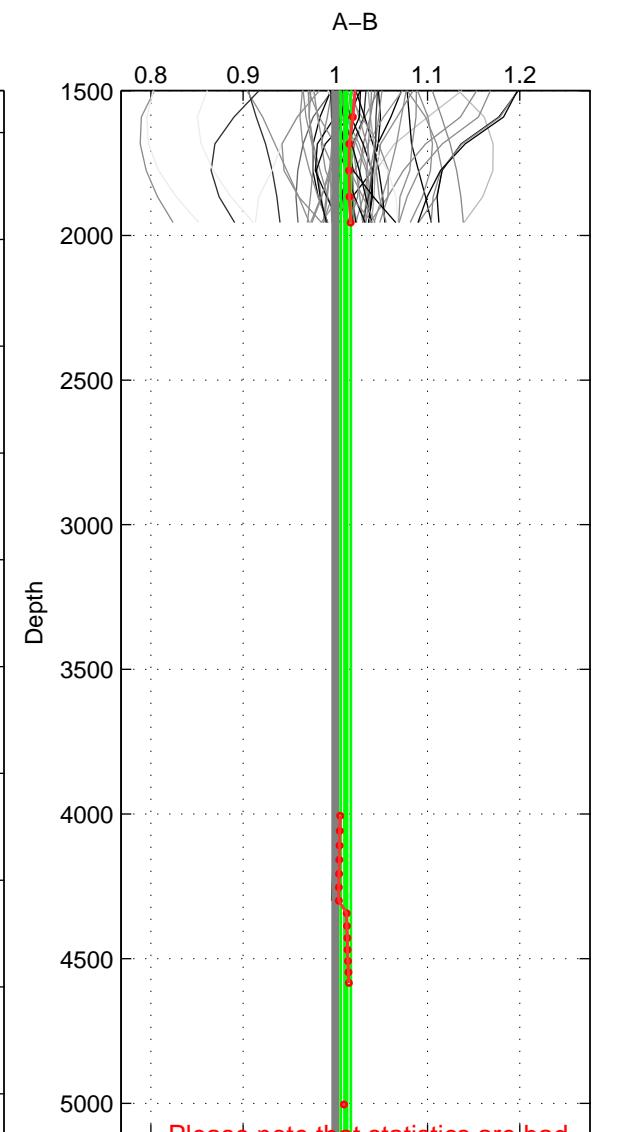

Cruise A (red). Date: Jul 2001 Cruisename: 656-49UF20010710
 Cruise B (blue). Date: Jul 2000 Cruisename: 690-49UP20000620

*** "Favourite" values are means of spaces 1 2.

	Offset	O.StDev	Ratio	R.Stdev	Rating
SIGMA:	1.377	2.763	1.014	0.027	5
THETA:	0.294	0.752	1.002	0.005	5
DEPTH:	1.399	0.617	1.011	0.006	3
FAV.:	0.835	1.758	1.008	0.016	5

Profiles of A: 35
 Profiles of B: 20
 Diff profs : 67
 WMoffset (A-B): 1.3769
 WMoffset stdev: 2.7634
 WMratio (A/B): 1.014
 WMratio stdev: 0.027217

Quality (1-5): 5

Profiles of A: 35
 Profiles of B: 20
 Diff profs : 67
 WMoffset (A-B): 0.29405
 WMoffset stdev: 0.75223
 WMratio (A/B): 1.0018
 WMratio stdev: 0.0046376

Quality (1-5): 5

Profiles of A: 35
 Profiles of B: 20
 Diff profs : 67
 WMoffset (A-B): 1.3989
 WMoffset stdev: 0.61682
 WMratio (A/B): 1.0113
 WMratio stdev: 0.0055187

Quality (1-5): 3

Please note that statistics are bad.