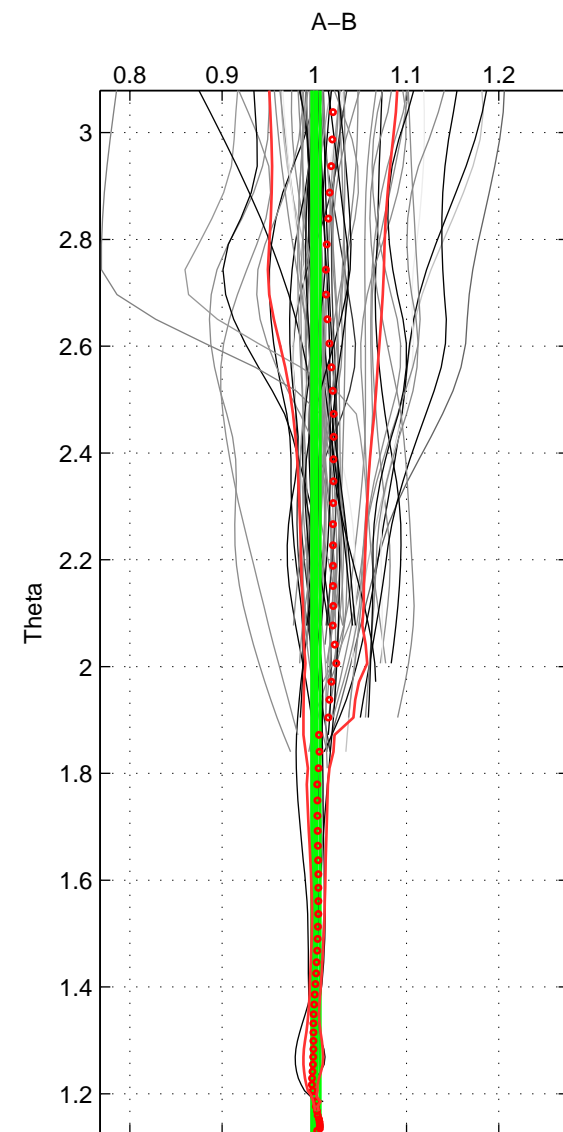

Cruise A (red). Date: Jul 2001 Cruisename: 656-49UF20010710
 Cruise B (blue). Date: Jul 2000 Cruisename: 690-49UP20000620

*** "Favourite" values are means of spaces 1 2.

	Offset	O.StDev	Ratio	R.Stdev	Rating
SIGMA:	1.377	2.763	1.014	0.027	5
THETA:	0.294	0.752	1.002	0.005	5
DEPTH:	1.399	0.617	1.011	0.006	3
FAV.:	0.835	1.758	1.008	0.016	5

Profiles of A: 35
 Profiles of B: 20
 Diff profs : 67
 WMoffset (A-B): 1.3769
 WMoffset stdev: 2.7634
 WMratio (A/B): 1.014
 WMratio stdev: 0.027217

Quality (1-5): 5

Profiles of A: 35
 Profiles of B: 20
 Diff profs : 67
 WMoffset (A-B): 0.29405
 WMoffset stdev: 0.75223
 WMratio (A/B): 1.0018
 WMratio stdev: 0.0046376

Quality (1-5): 5

Profiles of A: 35
 Profiles of B: 20
 Diff profs : 67
 WMoffset (A-B): 1.3989
 WMoffset stdev: 0.61682
 WMratio (A/B): 1.0113
 WMratio stdev: 0.0055187

Quality (1-5): 3

Please note that statistics are bad.