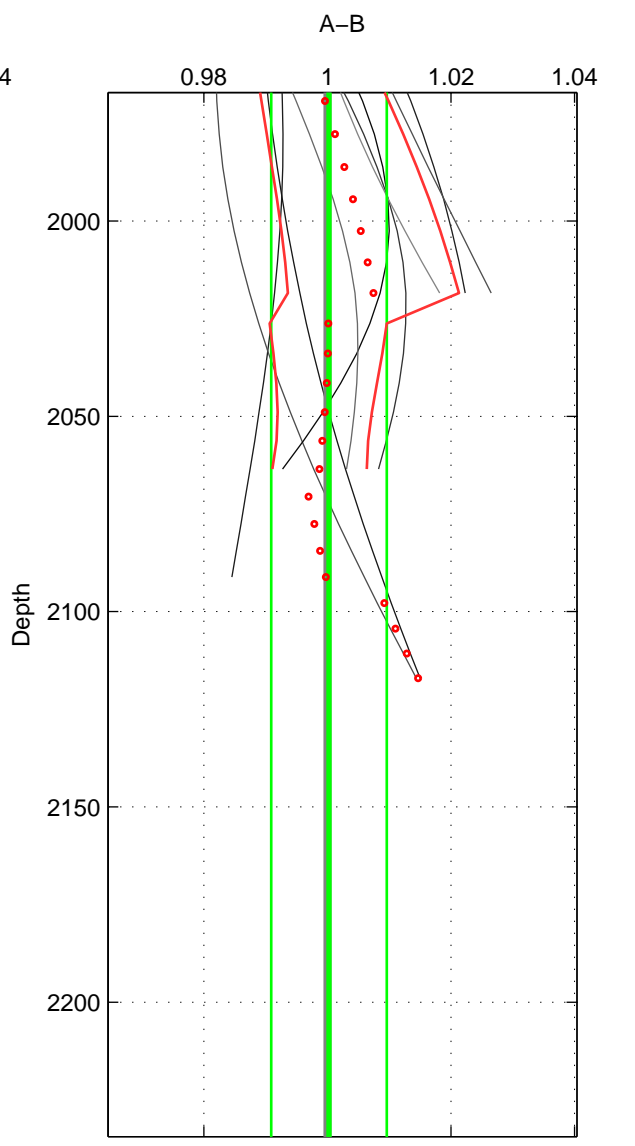

Cruise A (red). Date: Aug 1997 Cruisename: 63-34AR19970805
 Cruise B (blue). Date: Jun 2006 Cruisename: 135-06MM20060523

*** "Favourite" values are means of spaces 1 2 3.

	Offset	O.StDev	Ratio	R.Stdev	Rating
SIGMA:	0.303	0.360	1.001	0.001	2
THETA:	-1.064	0.262	0.996	0.001	2
DEPTH:	0.071	2.608	1.000	0.009	2
FAV.:	-0.230	1.077	0.999	0.004	2

Profiles of A: 3
 Profiles of B: 3
 Diff profs : 9
 WMoffset (A-B): 0.3028
 WMoffset stdev: 0.35993
 WMratio (A/B): 1.0011
 WMratio stdev: 0.0012896

Quality (1-5): 2

Profiles of A: 3
 Profiles of B: 3
 Diff profs : 9
 WMoffset (A-B): -1.0645
 WMoffset stdev: 0.26212
 WMratio (A/B): 0.9962
 WMratio stdev: 0.00092698

Quality (1-5): 2

Profiles of A: 3
 Profiles of B: 3
 Diff profs : 9
 WMoffset (A-B): 0.070771
 WMoffset stdev: 2.6076
 WMratio (A/B): 1.0003
 WMratio stdev: 0.0093497

Quality (1-5): 2