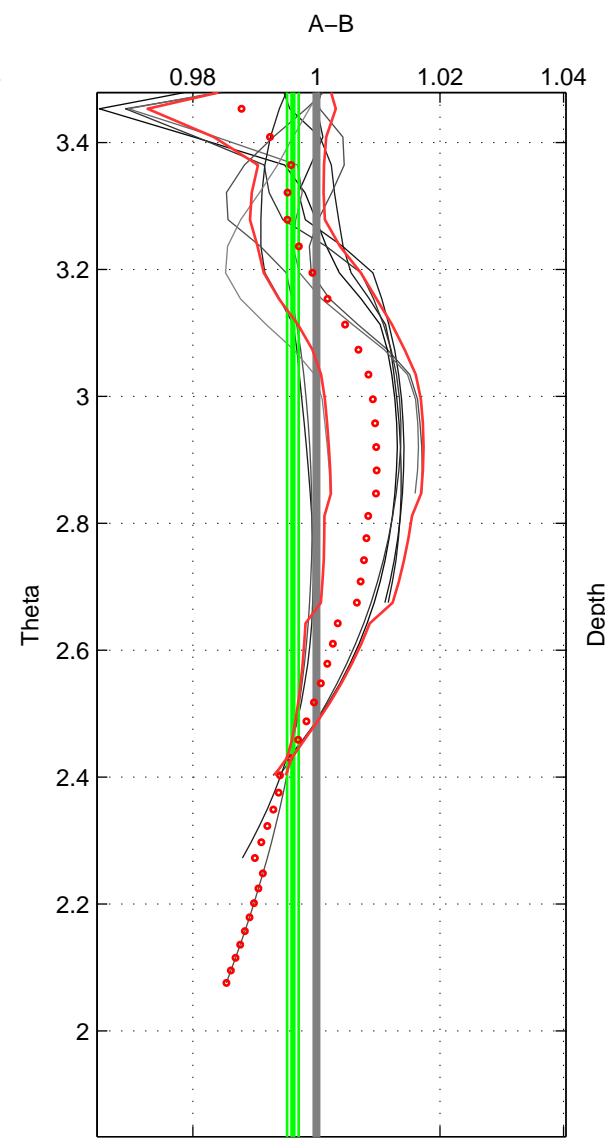

Cruise A (red). Date: Aug 1997 Cruisename: 63-34AR19970805
 Cruise B (blue). Date: Jun 2006 Cruisename: 135-06MM20060523

*** "Favourite" values are means of spaces 1 2 3.

	Offset	O.StDev	Ratio	R.Stdev	Rating
SIGMA:	0.303	0.360	1.001	0.001	2
THETA:	-1.064	0.262	0.996	0.001	2
DEPTH:	0.071	2.608	1.000	0.009	2
FAV.:	-0.230	1.077	0.999	0.004	2

Profiles of A: 3
 Profiles of B: 3
 Diff profs : 9
 WMoffset (A-B): 0.3028
 WMoffset stdev: 0.35993
 WMratio (A/B): 1.0011
 WMratio stdev: 0.0012896

Quality (1-5): 2

Profiles of A: 3
 Profiles of B: 3
 Diff profs : 9
 WMoffset (A-B): -1.0645
 WMoffset stdev: 0.26212
 WMratio (A/B): 0.9962
 WMratio stdev: 0.00092698

Quality (1-5): 2

Profiles of A: 3
 Profiles of B: 3
 Diff profs : 9
 WMoffset (A-B): 0.070771
 WMoffset stdev: 2.6076
 WMratio (A/B): 1.0003
 WMratio stdev: 0.0093497

Quality (1-5): 2