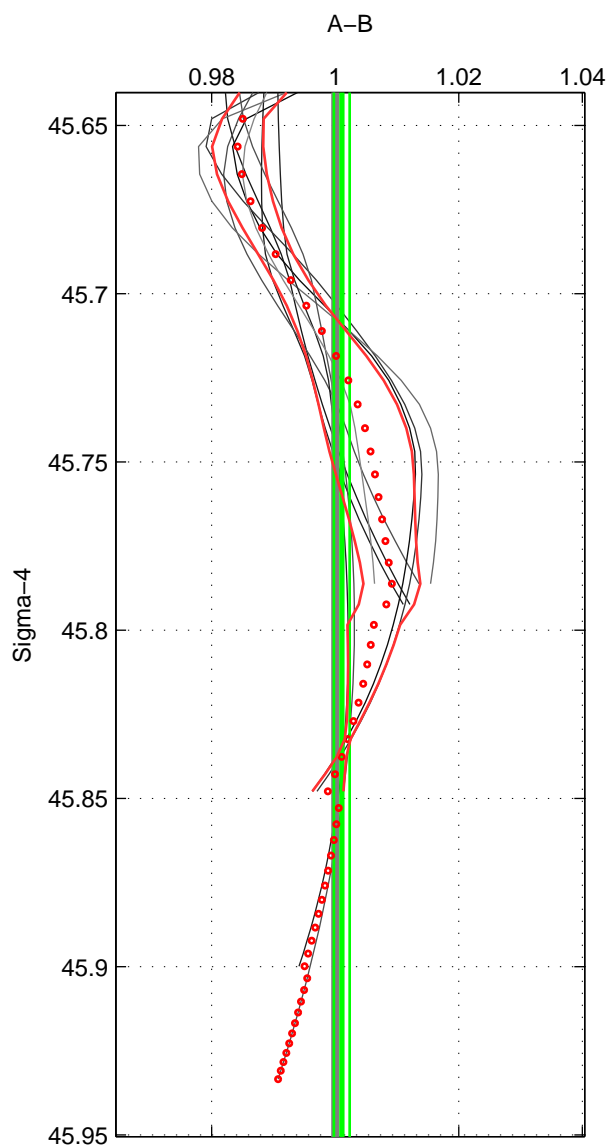

Cruise A (red). Date: Aug 1997 Cruisename: 63-34AR19970805
 Cruise B (blue). Date: Jun 2006 Cruisename: 135-06MM20060523

*** "Favourite" values are means of spaces 1 2 3.

	Offset	O.StDev	Ratio	R.Stdev	Rating
SIGMA:	0.303	0.360	1.001	0.001	2
THETA:	-1.064	0.262	0.996	0.001	2
DEPTH:	0.071	2.608	1.000	0.009	2
FAV.:	-0.230	1.077	0.999	0.004	2

Profiles of A: 3
 Profiles of B: 3
 Diff profs : 9
 WMoffset (A-B): 0.3028
 WMoffset stdev: 0.35993
 WMratio (A/B): 1.0011
 WMratio stdev: 0.0012896

Quality (1-5): 2

Profiles of A: 3
 Profiles of B: 3
 Diff profs : 9
 WMoffset (A-B): -1.0645
 WMoffset stdev: 0.26212
 WMratio (A/B): 0.9962
 WMratio stdev: 0.00092698

Quality (1-5): 2

Profiles of A: 3
 Profiles of B: 3
 Diff profs : 9
 WMoffset (A-B): 0.070771
 WMoffset stdev: 2.6076
 WMratio (A/B): 1.0003
 WMratio stdev: 0.0093497

Quality (1-5): 2