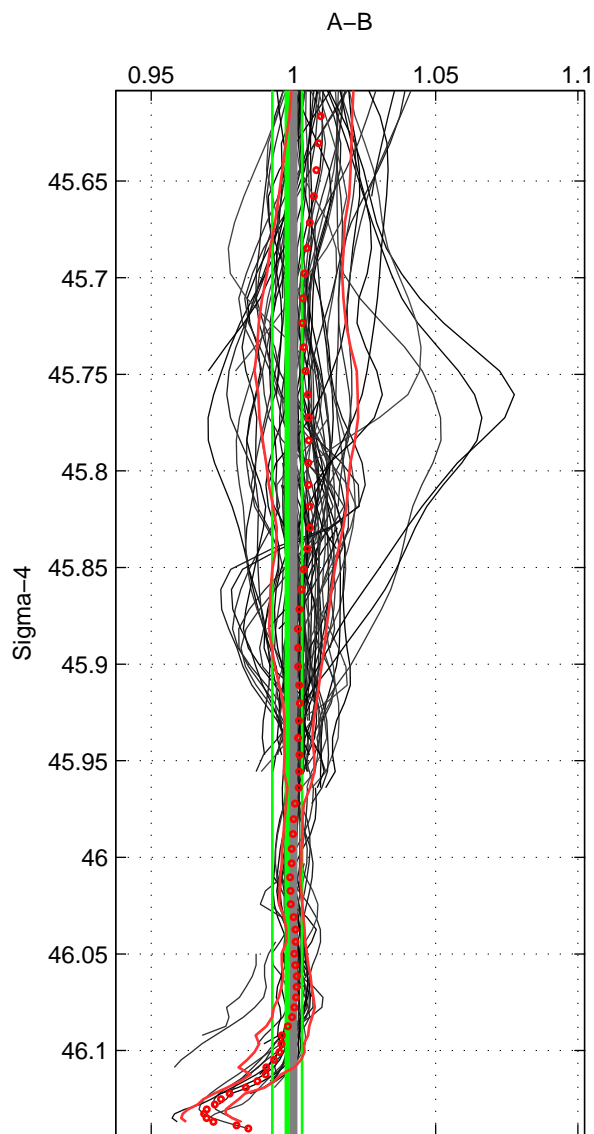

Cruise A (red). Date: Jan 1995 Cruisename: 331-09AR19941213
 Cruise B (blue). Date: Apr 2008 Cruisename: 339-09AR20080322

*** "Favourite" values are means of spaces 1 2 3.

	Offset	O.StDev	Ratio	R.Stdev	Rating
SIGMA:	-0.361	1.123	0.998	0.005	5
THETA:	-0.101	0.850	0.999	0.004	5
DEPTH:	1.582	1.995	1.007	0.009	5
FAV.:	0.373	1.323	1.002	0.006	5

Profiles of A: 43
 Profiles of B: 56
 Diff profs : 97
 WMoffset (A-B): -0.36085
 WMoffset stdev: 1.1233
 WMratio (A/B): 0.99783
 WMratio stdev: 0.00522

Quality (1-5): 5

Profiles of A: 43
 Profiles of B: 56
 Diff profs : 97
 WMoffset (A-B): -0.1013
 WMoffset stdev: 0.84998
 WMratio (A/B): 0.99947
 WMratio stdev: 0.00366

Quality (1-5): 5

Profiles of A: 43
 Profiles of B: 56
 Diff profs : 97
 WMoffset (A-B): 1.5821
 WMoffset stdev: 1.9946
 WMratio (A/B): 1.0073
 WMratio stdev: 0.0091225

Quality (1-5): 5