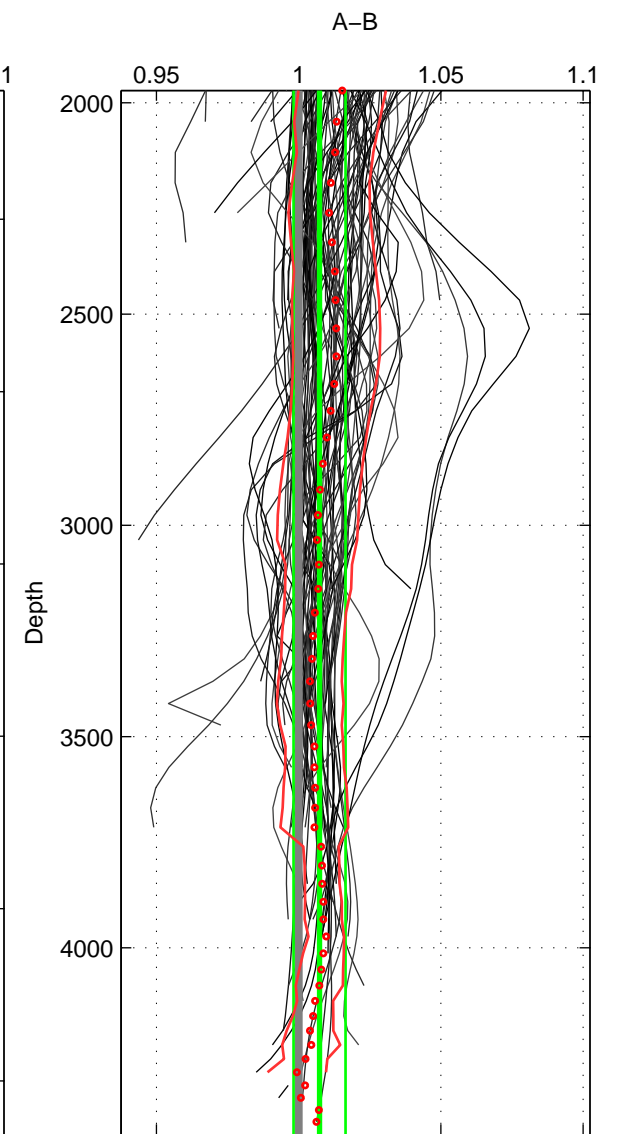

Cruise A (red). Date: Jan 1995 Cruisename: 331-09AR19941213
 Cruise B (blue). Date: Apr 2008 Cruisename: 339-09AR20080322

*** "Favourite" values are means of spaces 1 2 3.

	Offset	O.StDev	Ratio	R.Stdev	Rating
SIGMA:	-0.361	1.123	0.998	0.005	5
THETA:	-0.101	0.850	0.999	0.004	5
DEPTH:	1.582	1.995	1.007	0.009	5
FAV.:	0.373	1.323	1.002	0.006	5

Profiles of A: 43
 Profiles of B: 56
 Diff profs : 97
 WMoffset (A-B): -0.36085
 WMoffset stdev: 1.1233
 WMratio (A/B): 0.99783
 WMratio stdev: 0.00522

Quality (1-5): 5

Profiles of A: 43
 Profiles of B: 56
 Diff profs : 97
 WMoffset (A-B): -0.1013
 WMoffset stdev: 0.84998
 WMratio (A/B): 0.99947
 WMratio stdev: 0.00366

Quality (1-5): 5

Profiles of A: 43
 Profiles of B: 56
 Diff profs : 97
 WMoffset (A-B): 1.5821
 WMoffset stdev: 1.9946
 WMratio (A/B): 1.0073
 WMratio stdev: 0.0091225

Quality (1-5): 5