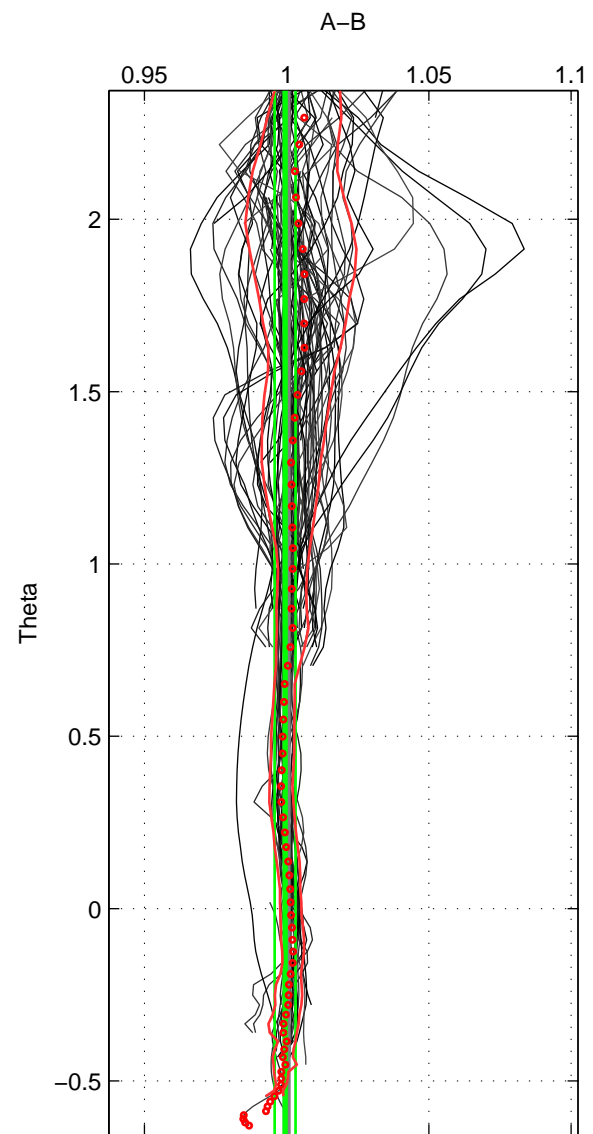

Cruise A (red). Date: Jan 1995 Cruisename: 331-09AR19941213
 Cruise B (blue). Date: Apr 2008 Cruisename: 339-09AR20080322

*** "Favourite" values are means of spaces 1 2 3.

	Offset	O.StDev	Ratio	R.Stdev	Rating
SIGMA:	-0.361	1.123	0.998	0.005	5
THETA:	-0.101	0.850	0.999	0.004	5
DEPTH:	1.582	1.995	1.007	0.009	5
FAV.:	0.373	1.323	1.002	0.006	5

Profiles of A: 43
 Profiles of B: 56
 Diff profs : 97
 WMoffset (A-B): -0.36085
 WMoffset stdev: 1.1233
 WMratio (A/B): 0.99783
 WMratio stdev: 0.00522

Quality (1-5): 5

Profiles of A: 43
 Profiles of B: 56
 Diff profs : 97
 WMoffset (A-B): -0.1013
 WMoffset stdev: 0.84998
 WMratio (A/B): 0.99947
 WMratio stdev: 0.00366

Quality (1-5): 5

Profiles of A: 43
 Profiles of B: 56
 Diff profs : 97
 WMoffset (A-B): 1.5821
 WMoffset stdev: 1.9946
 WMratio (A/B): 1.0073
 WMratio stdev: 0.0091225

Quality (1-5): 5