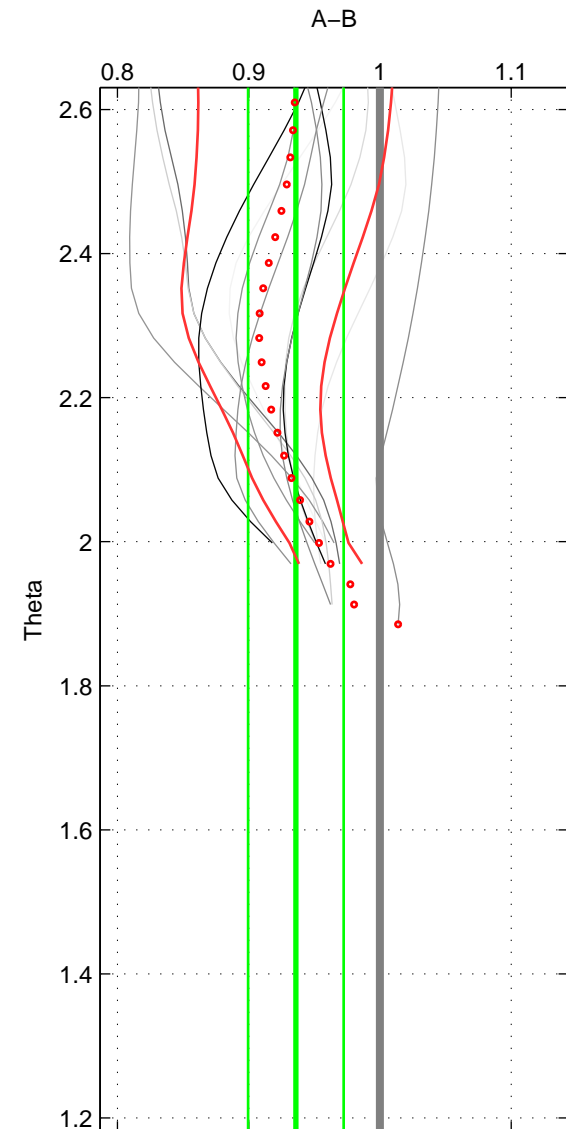

Cruise A (red). Date: Nov 1995 Cruisename: 625-49RY19951115

Cruise B (blue). Date: Apr 2003 Cruisename: 661-49UF20030422

*** "Favourite" values are means of spaces 1 2.

	Offset	O.StDev	Ratio	R.Stdev	Rating
SIGMA:	-5.266	3.361	0.949	0.031	4
THETA:	-6.690	3.910	0.936	0.036	4
DEPTH:	-1.079	1.561	0.991	0.016	3
FAV. :	-5.978	3.635	0.943	0.034	4

Profiles of A: 5
 Profiles of B: 4
 Diff profs : 12
 WMoffset (A-B): -5.2655
 WMoffset stdev: 3.3607
 WMratio (A/B): 0.94937
 WMratio stdev: 0.031076

Quality (1-5): 4

Profiles of A: 5
 Profiles of B: 4
 Diff profs : 12
 WMoffset (A-B): -6.6897
 WMoffset stdev: 3.9097
 WMratio (A/B): 0.9359
 WMratio stdev: 0.036414

Quality (1-5): 4

Profiles of A: 5
 Profiles of B: 4
 Diff profs : 12
 WMoffset (A-B): -1.0786
 WMoffset stdev: 1.5613
 WMratio (A/B): 0.9906
 WMratio stdev: 0.016416

Quality (1-5): 3

Please note that statistics are bad.