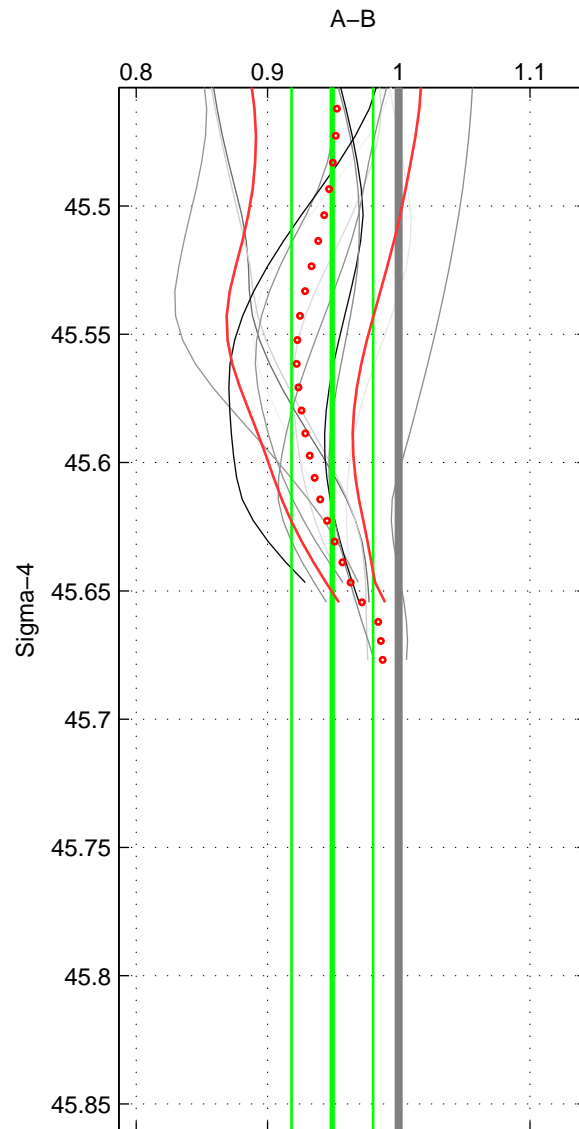

Cruise A (red). Date: Nov 1995 Cruisename: 625-49RY19951115

Cruise B (blue). Date: Apr 2003 Cruisename: 661-49UF20030422

*** "Favourite" values are means of spaces 1 2.

	Offset	O.StDev	Ratio	R.Stdev	Rating
SIGMA:	-5.266	3.361	0.949	0.031	4
THETA:	-6.690	3.910	0.936	0.036	4
DEPTH:	-1.079	1.561	0.991	0.016	3
FAV. :	-5.978	3.635	0.943	0.034	4

Profiles of A: 5
 Profiles of B: 4
 Diff profs : 12
 WMoffset (A-B): -5.2655
 WMoffset stdev: 3.3607
 WMratio (A/B): 0.94937
 WMratio stdev: 0.031076

Quality (1-5): 4

Profiles of A: 5
 Profiles of B: 4
 Diff profs : 12
 WMoffset (A-B): -6.6897
 WMoffset stdev: 3.9097
 WMratio (A/B): 0.9359
 WMratio stdev: 0.036414

Quality (1-5): 4

Profiles of A: 5
 Profiles of B: 4
 Diff profs : 12
 WMoffset (A-B): -1.0786
 WMoffset stdev: 1.5613
 WMratio (A/B): 0.9906
 WMratio stdev: 0.016416

Quality (1-5): 3

Please note that statistics are bad.