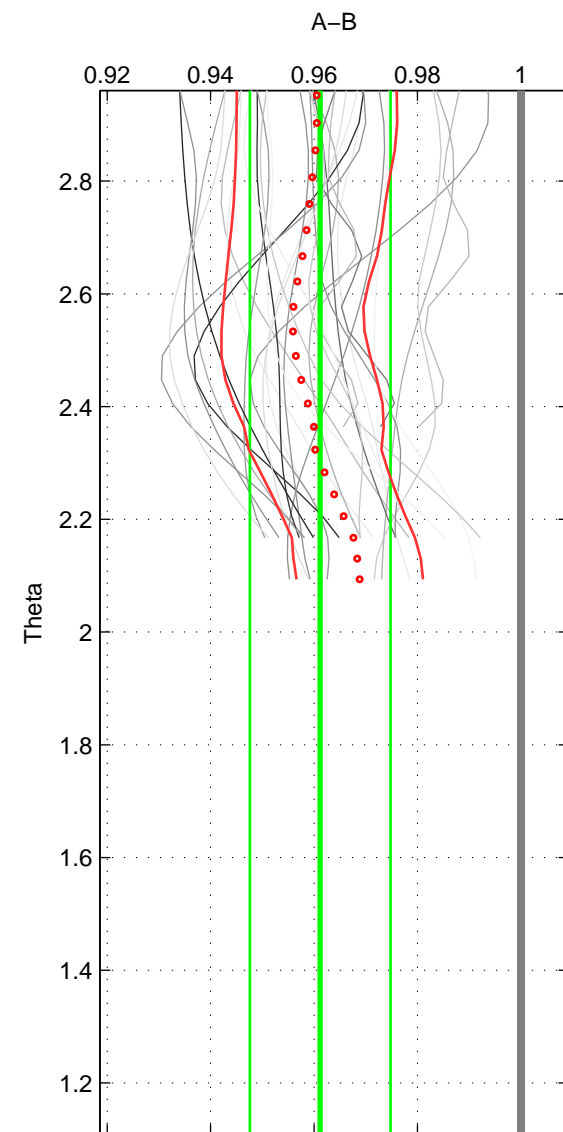

Cruise A (red). Date: Mar 1989 Cruisename: 507-32MW19890206

Cruise B (blue). Date: Apr 2004 Cruisename: 665-49UF20040421

*** "Favourite" values are means of spaces 1 2.

	Offset	O.StDev	Ratio	R.Stdev	Rating
SIGMA:	-4.024	1.365	0.963	0.012	4
THETA:	-4.250	1.503	0.961	0.014	4
DEPTH:	-3.685	0.694	0.966	0.006	3
FAV. :	-4.137	1.434	0.962	0.013	4

Profiles of A: 11
 Profiles of B: 3
 Diff profs : 29
 WMoffset (A-B): -4.0239
 WMoffset stdev: 1.3647
 WMratio (A/B): 0.96317
 WMratio stdev: 0.012375

Quality (1-5): 4

Profiles of A: 11
 Profiles of B: 3
 Diff profs : 29
 WMoffset (A-B): -4.2499
 WMoffset stdev: 1.5035
 WMratio (A/B): 0.96118
 WMratio stdev: 0.013595

Quality (1-5): 4

Profiles of A: 11
 Profiles of B: 3
 Diff profs : 29
 WMoffset (A-B): -3.6847
 WMoffset stdev: 0.69365
 WMratio (A/B): 0.96616
 WMratio stdev: 0.0062033

Quality (1-5): 3

Please note that statistics are bad.