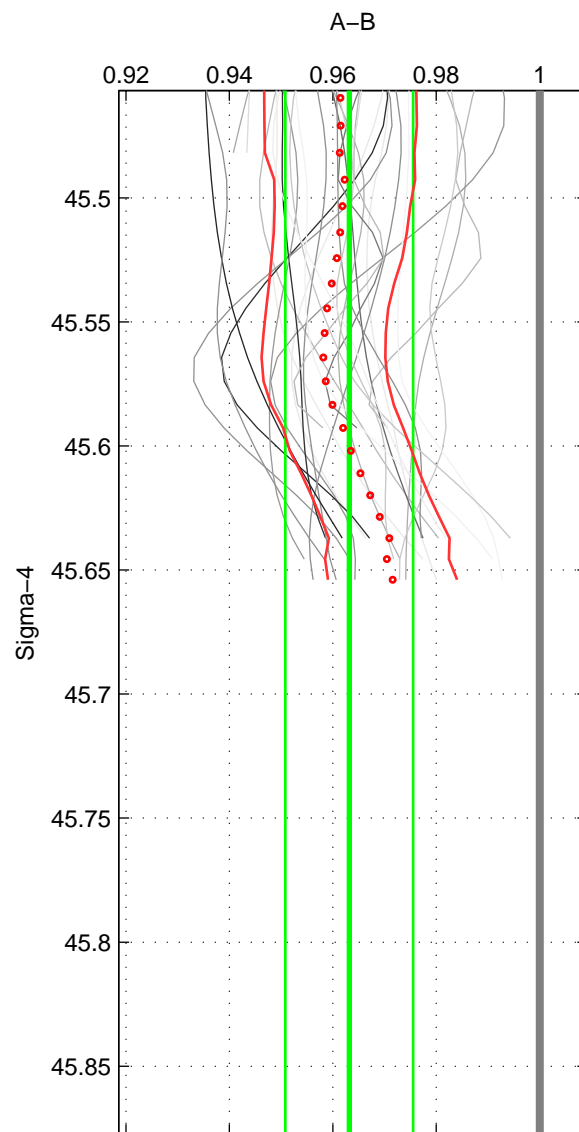

Cruise A (red). Date: Mar 1989 Cruisename: 507-32MW19890206

Cruise B (blue). Date: Apr 2004 Cruisename: 665-49UF20040421

*** "Favourite" values are means of spaces 1 2.

	Offset	O.StDev	Ratio	R.Stdev	Rating
SIGMA:	-4.024	1.365	0.963	0.012	4
THETA:	-4.250	1.503	0.961	0.014	4
DEPTH:	-3.685	0.694	0.966	0.006	3
FAV. :	-4.137	1.434	0.962	0.013	4

Profiles of A: 11
 Profiles of B: 3
 Diff profs : 29
 WMoffset (A-B): -4.0239
 WMoffset stdev: 1.3647
 WMratio (A/B): 0.96317
 WMratio stdev: 0.012375

Quality (1-5): 4

Profiles of A: 11
 Profiles of B: 3
 Diff profs : 29
 WMoffset (A-B): -4.2499
 WMoffset stdev: 1.5035
 WMratio (A/B): 0.96118
 WMratio stdev: 0.013595

Quality (1-5): 4

Profiles of A: 11
 Profiles of B: 3
 Diff profs : 29
 WMoffset (A-B): -3.6847
 WMoffset stdev: 0.69365
 WMratio (A/B): 0.96616
 WMratio stdev: 0.0062033

Quality (1-5): 3

Please note that statistics are bad.