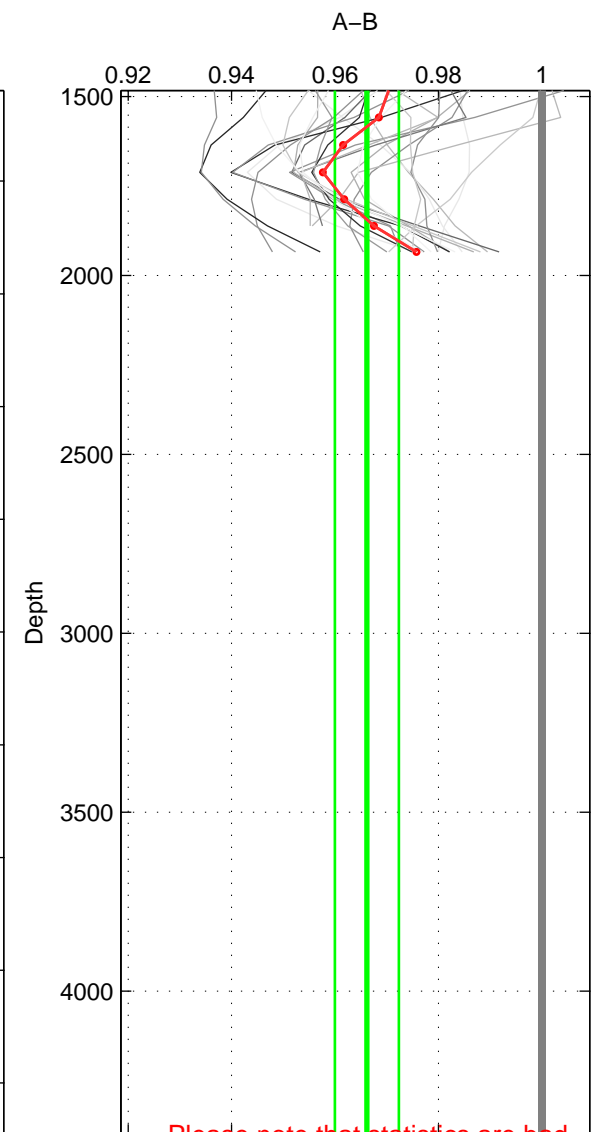

Cruise A (red). Date: Mar 1989 Cruisename: 507-32MW19890206

Cruise B (blue). Date: Apr 2004 Cruisename: 665-49UF20040421

*** "Favourite" values are means of spaces 1 2.

	Offset	O.StDev	Ratio	R.Stdev	Rating
SIGMA:	-4.024	1.365	0.963	0.012	4
THETA:	-4.250	1.503	0.961	0.014	4
DEPTH:	-3.685	0.694	0.966	0.006	3
FAV. :	-4.137	1.434	0.962	0.013	4

Profiles of A: 11
 Profiles of B: 3
 Diff profs : 29
 WMoffset (A-B): -4.0239
 WMoffset stdev: 1.3647
 WMratio (A/B): 0.96317
 WMratio stdev: 0.012375

Quality (1-5): 4

Profiles of A: 11
 Profiles of B: 3
 Diff profs : 29
 WMoffset (A-B): -4.2499
 WMoffset stdev: 1.5035
 WMratio (A/B): 0.96118
 WMratio stdev: 0.013595

Quality (1-5): 4

Profiles of A: 11
 Profiles of B: 3
 Diff profs : 29
 WMoffset (A-B): -3.6847
 WMoffset stdev: 0.69365
 WMratio (A/B): 0.96616
 WMratio stdev: 0.0062033

Quality (1-5): 3

Please note that statistics are bad.