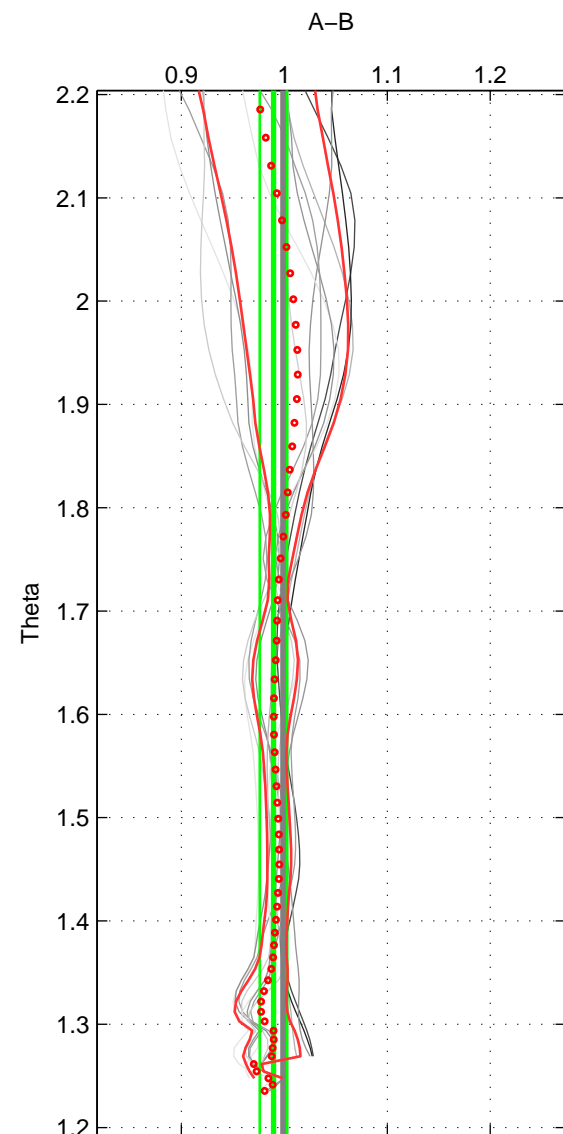

Cruise A (red). Date: Feb 1991 Cruisename: 478-31DS19910216

Cruise B (blue). Date: Aug 1985 Cruisename: 496-325019850804

*** "Favourite" values are means of spaces 1 2 3.

	Offset	O.StDev	Ratio	R.Stdev	Rating
SIGMA:	-0.841	1.036	0.987	0.012	3
THETA:	-0.713	1.171	0.989	0.013	3
DEPTH:	-0.584	1.338	0.989	0.015	3
FAV. :	-0.713	1.182	0.989	0.014	3

Profiles of A: 3
 Profiles of B: 4
 Diff profs : 12
 WMoffset (A-B): -0.8411
 WMoffset stdev: 1.0362
 WMratio (A/B): 0.98688
 WMratio stdev: 0.012239

Quality (1-5): 3

Profiles of A: 3
 Profiles of B: 4
 Diff profs : 12
 WMoffset (A-B): -0.71301
 WMoffset stdev: 1.1714
 WMratio (A/B): 0.98948
 WMratio stdev: 0.01324

Quality (1-5): 3

Profiles of A: 3
 Profiles of B: 4
 Diff profs : 12
 WMoffset (A-B): -0.58412
 WMoffset stdev: 1.3378
 WMratio (A/B): 0.98925
 WMratio stdev: 0.01526

Quality (1-5): 3