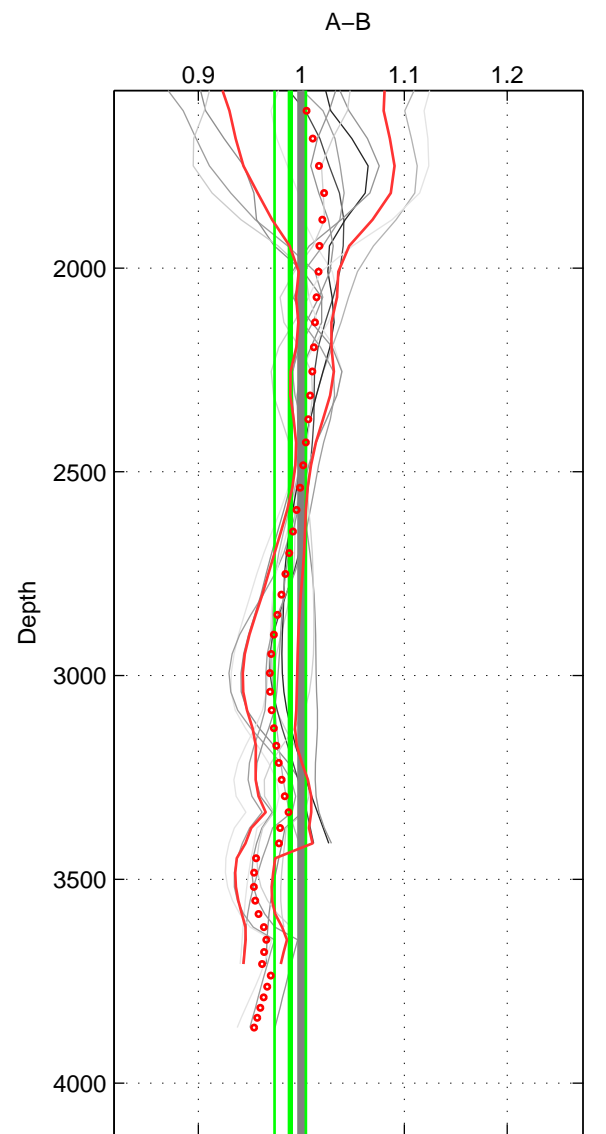

Cruise A (red). Date: Feb 1991 Cruisename: 478-31DS19910216

Cruise B (blue). Date: Aug 1985 Cruisename: 496-325019850804

*** "Favourite" values are means of spaces 1 2 3.

	Offset	O.StDev	Ratio	R.Stdev	Rating
SIGMA:	-0.841	1.036	0.987	0.012	3
THETA:	-0.713	1.171	0.989	0.013	3
DEPTH:	-0.584	1.338	0.989	0.015	3
FAV. :	-0.713	1.182	0.989	0.014	3

Profiles of A: 3
 Profiles of B: 4
 Diff profs : 12
 WMoffset (A-B): -0.8411
 WMoffset stdev: 1.0362
 WMratio (A/B): 0.98688
 WMratio stdev: 0.012239

Quality (1-5): 3

Profiles of A: 3
 Profiles of B: 4
 Diff profs : 12
 WMoffset (A-B): -0.71301
 WMoffset stdev: 1.1714
 WMratio (A/B): 0.98948
 WMratio stdev: 0.01324

Quality (1-5): 3

Profiles of A: 3
 Profiles of B: 4
 Diff profs : 12
 WMoffset (A-B): -0.58412
 WMoffset stdev: 1.3378
 WMratio (A/B): 0.98925
 WMratio stdev: 0.01526

Quality (1-5): 3