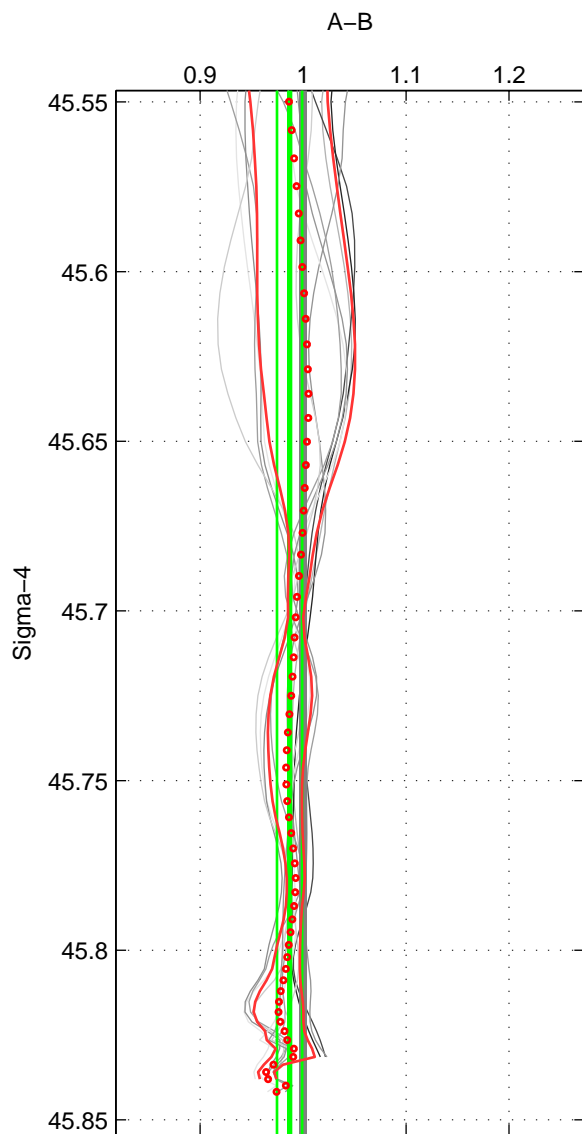

Cruise A (red). Date: Feb 1991 Cruisename: 478-31DS19910216

Cruise B (blue). Date: Aug 1985 Cruisename: 496-325019850804

*** "Favourite" values are means of spaces 1 2 3.

	Offset	O.StDev	Ratio	R.Stdev	Rating
SIGMA:	-0.841	1.036	0.987	0.012	3
THETA:	-0.713	1.171	0.989	0.013	3
DEPTH:	-0.584	1.338	0.989	0.015	3
FAV. :	-0.713	1.182	0.989	0.014	3

Profiles of A: 3
 Profiles of B: 4
 Diff profs : 12
 WMoffset (A-B): -0.8411
 WMoffset stdev: 1.0362
 WMratio (A/B): 0.98688
 WMratio stdev: 0.012239

Quality (1-5): 3

Profiles of A: 3
 Profiles of B: 4
 Diff profs : 12
 WMoffset (A-B): -0.71301
 WMoffset stdev: 1.1714
 WMratio (A/B): 0.98948
 WMratio stdev: 0.01324

Quality (1-5): 3

Profiles of A: 3
 Profiles of B: 4
 Diff profs : 12
 WMoffset (A-B): -0.58412
 WMoffset stdev: 1.3378
 WMratio (A/B): 0.98925
 WMratio stdev: 0.01526

Quality (1-5): 3