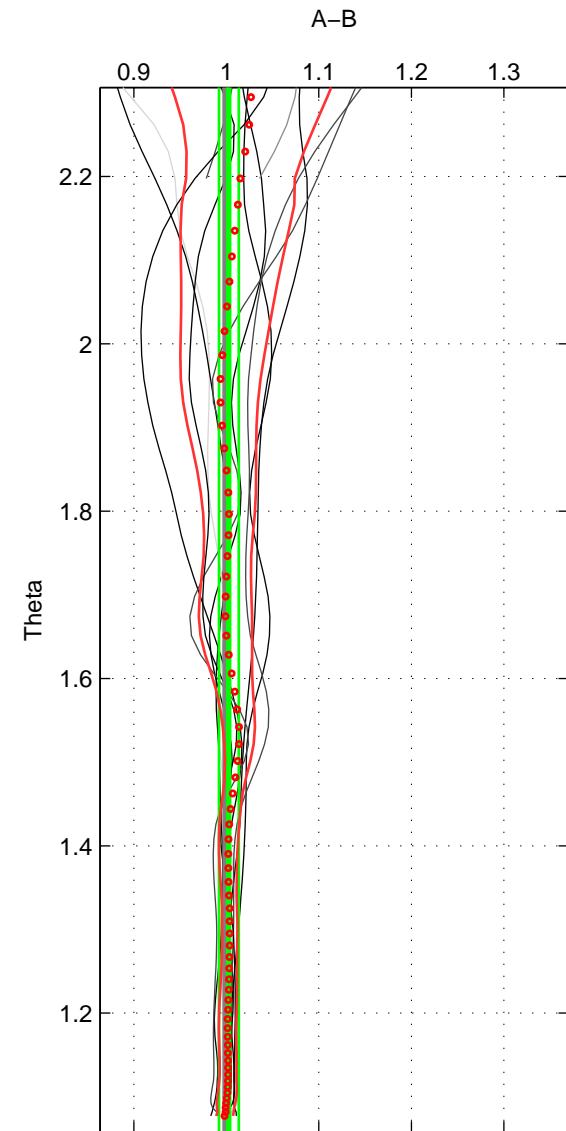

Cruise A (red). Date: Jan 2000 Cruisename: 588-49NZ20000105
 Cruise B (blue). Date: Jun 2001 Cruisename: 591-49NZ20010604

*** "Favourite" values are those of space 2.

	Offset	O.StDev	Ratio	R.Stdev	Rating
SIGMA:	0.296	0.502	1.002	0.004	4
THETA:	0.326	1.457	1.003	0.011	5
DEPTH:	-1.329	1.345	0.991	0.009	4
FAV.:	0.326	1.457	1.003	0.011	5

Profiles of A: 6
 Profiles of B: 8
 Diff profs: 11
 WMoffset (A-B): 0.29616
 WMoffset stdev: 0.50229
 WMratio (A/B): 1.002
 WMratio stdev: 0.004375

Quality (1-5): 4

Profiles of A: 6
 Profiles of B: 8
 Diff profs: 11
 WMoffset (A-B): 0.3257
 WMoffset stdev: 1.4568
 WMratio (A/B): 1.0026
 WMratio stdev: 0.010716

Quality (1-5): 5

Profiles of A: 6
 Profiles of B: 8
 Diff profs: 11
 WMoffset (A-B): -1.3288
 WMoffset stdev: 1.3448
 WMratio (A/B): 0.9908
 WMratio stdev: 0.0093638

Quality (1-5): 4