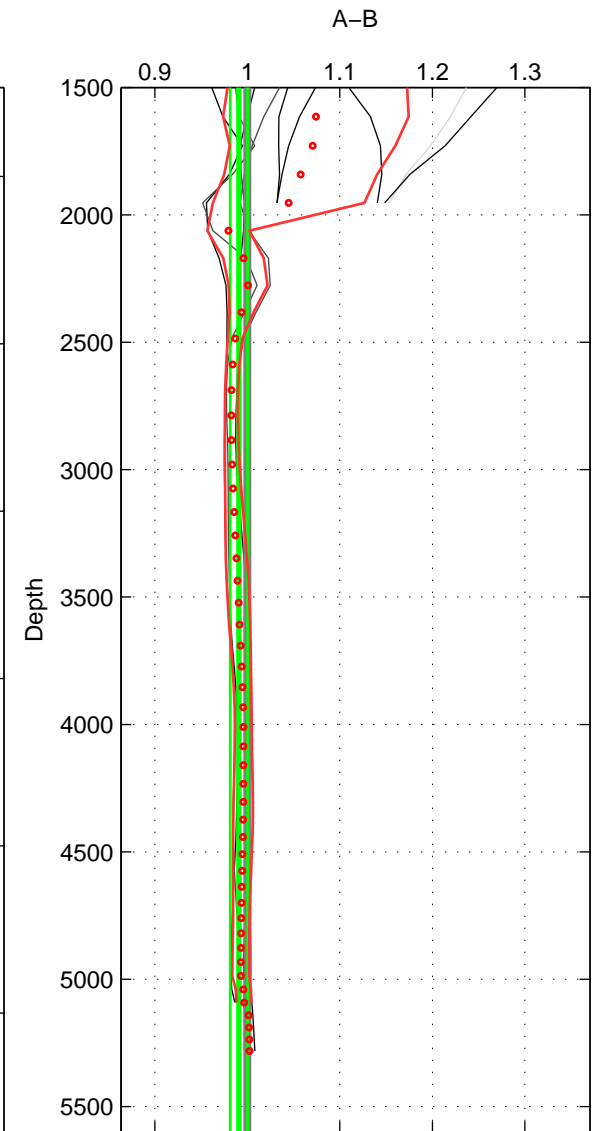

Cruise A (red). Date: Jan 2000 Cruisename: 588-49NZ20000105
 Cruise B (blue). Date: Jun 2001 Cruisename: 591-49NZ20010604

*** "Favourite" values are those of space 2.

	Offset	O.StDev	Ratio	R.Stdev	Rating
SIGMA:	0.296	0.502	1.002	0.004	4
THETA:	0.326	1.457	1.003	0.011	5
DEPTH:	-1.329	1.345	0.991	0.009	4
FAV.:	0.326	1.457	1.003	0.011	5

Profiles of A: 6
 Profiles of B: 8
 Diff profs: 11
 WMoffset (A-B): 0.29616
 WMoffset stdev: 0.50229
 WMratio (A/B): 1.002
 WMratio stdev: 0.004375

Quality (1-5): 4

Profiles of A: 6
 Profiles of B: 8
 Diff profs: 11
 WMoffset (A-B): 0.3257
 WMoffset stdev: 1.4568
 WMratio (A/B): 1.0026
 WMratio stdev: 0.010716

Quality (1-5): 5

Profiles of A: 6
 Profiles of B: 8
 Diff profs: 11
 WMoffset (A-B): -1.3288
 WMoffset stdev: 1.3448
 WMratio (A/B): 0.9908
 WMratio stdev: 0.0093638

Quality (1-5): 4