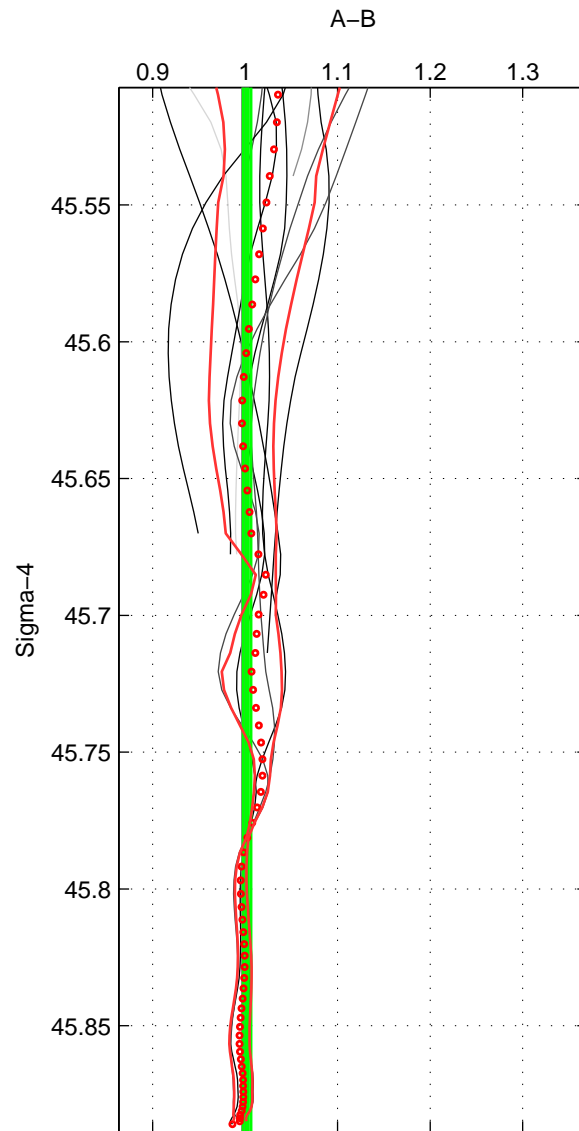

Cruise A (red). Date: Jan 2000 Cruisename: 588-49NZ20000105
 Cruise B (blue). Date: Jun 2001 Cruisename: 591-49NZ20010604

*** "Favourite" values are those of space 2.

	Offset	O.StDev	Ratio	R.Stdev	Rating
SIGMA:	0.296	0.502	1.002	0.004	4
THETA:	0.326	1.457	1.003	0.011	5
DEPTH:	-1.329	1.345	0.991	0.009	4
FAV.:	0.326	1.457	1.003	0.011	5

Profiles of A: 6
 Profiles of B: 8
 Diff profs: 11
 WMoffset (A-B): 0.29616
 WMoffset stdev: 0.50229
 WMratio (A/B): 1.002
 WMratio stdev: 0.004375

Quality (1-5): 4

Profiles of A: 6
 Profiles of B: 8
 Diff profs: 11
 WMoffset (A-B): 0.3257
 WMoffset stdev: 1.4568
 WMratio (A/B): 1.0026
 WMratio stdev: 0.010716

Quality (1-5): 5

Profiles of A: 6
 Profiles of B: 8
 Diff profs: 11
 WMoffset (A-B): -1.3288
 WMoffset stdev: 1.3448
 WMratio (A/B): 0.9908
 WMratio stdev: 0.0093638

Quality (1-5): 4