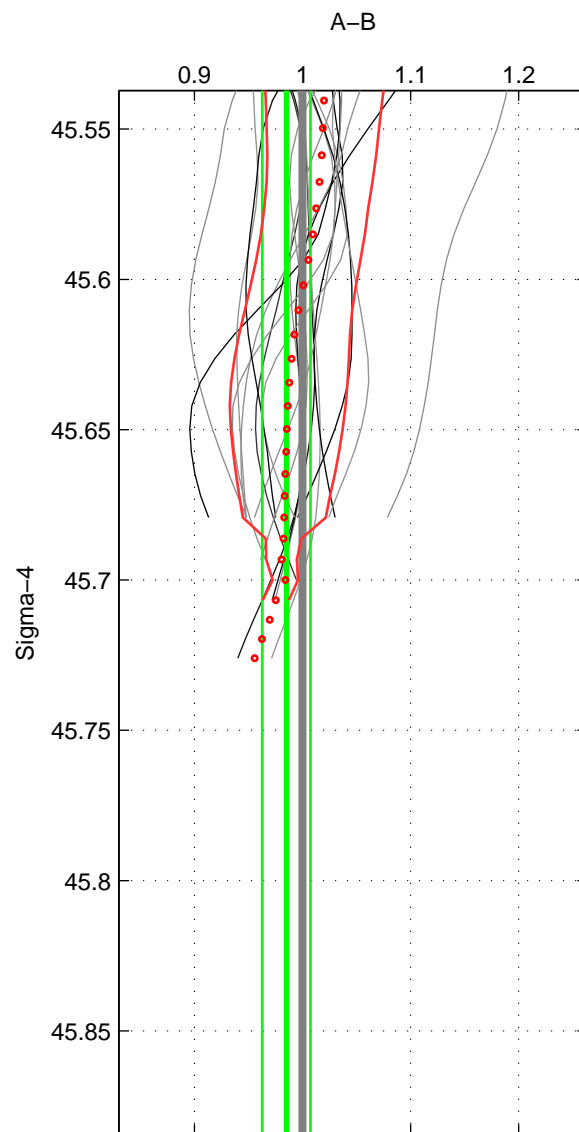

Cruise A (red). Date: May 1999 Cruisename: 687-49UP19990419

Cruise B (blue). Date: Jun 2005 Cruisename: 707-49UP20050615

\*\*\* "Favourite" values are means of spaces 1 2.

	Offset	O.StDev	Ratio	R.Stdev	Rating
SIGMA:	-0.793	1.554	0.985	0.022	4
THETA:	-0.486	2.564	0.990	0.046	4
DEPTH:	-1.534	0.840	0.977	0.012	3
FAV.:	-0.640	2.059	0.988	0.034	4

Profiles of A: 8  
 Profiles of B: 8  
 Diff profs : 18  
 WMoffset (A-B): -0.79294  
 WMoffset stdev: 1.5544  
 WMratio (A/B): 0.98507  
 WMratio stdev: 0.022361

Quality (1-5): 4

Profiles of A: 8  
 Profiles of B: 8  
 Diff profs : 18  
 WMoffset (A-B): -0.48608  
 WMoffset stdev: 2.564  
 WMratio (A/B): 0.99022  
 WMratio stdev: 0.045707

Quality (1-5): 4

Profiles of A: 8  
 Profiles of B: 8  
 Diff profs : 18  
 WMoffset (A-B): -1.5337  
 WMoffset stdev: 0.84003  
 WMratio (A/B): 0.97704  
 WMratio stdev: 0.012474

Quality (1-5): 3

Please note that statistics are bad.