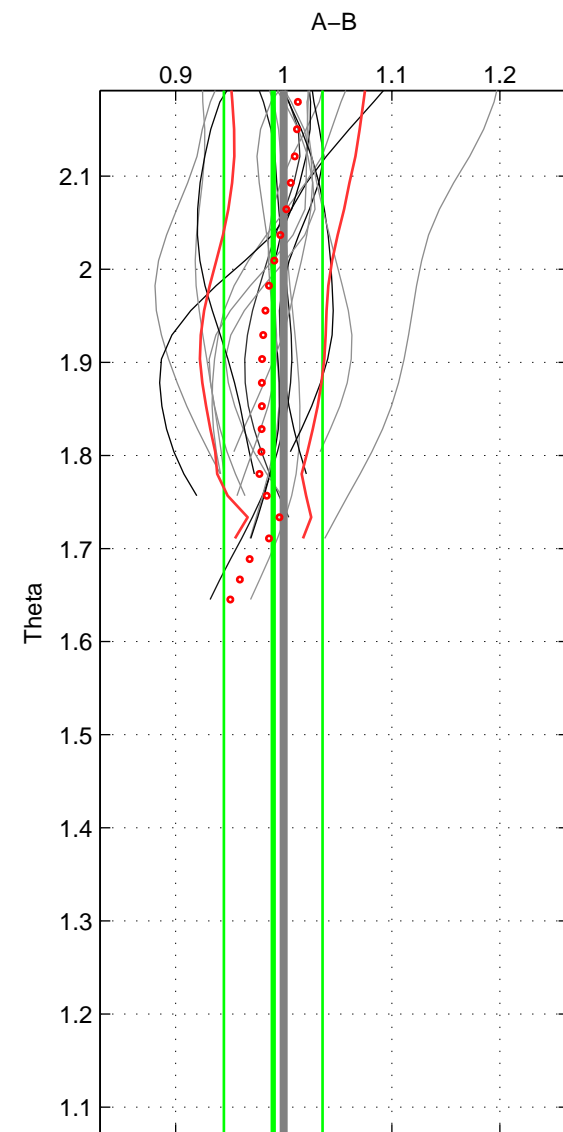

Cruise A (red). Date: May 1999 Cruisename: 687-49UP19990419

Cruise B (blue). Date: Jun 2005 Cruisename: 707-49UP20050615

\*\*\* "Favourite" values are means of spaces 1 2.

	Offset	O.StDev	Ratio	R.Stdev	Rating
SIGMA:	-0.793	1.554	0.985	0.022	4
THETA:	-0.486	2.564	0.990	0.046	4
DEPTH:	-1.534	0.840	0.977	0.012	3
FAV.:	-0.640	2.059	0.988	0.034	4

Profiles of A: 8  
 Profiles of B: 8  
 Diff profs : 18  
 WMoffset (A-B): -0.79294  
 WMoffset stdev: 1.5544  
 WMratio (A/B): 0.98507  
 WMratio stdev: 0.022361

Quality (1-5): 4

Profiles of A: 8  
 Profiles of B: 8  
 Diff profs : 18  
 WMoffset (A-B): -0.48608  
 WMoffset stdev: 2.564  
 WMratio (A/B): 0.99022  
 WMratio stdev: 0.045707

Quality (1-5): 4

Profiles of A: 8  
 Profiles of B: 8  
 Diff profs : 18  
 WMoffset (A-B): -1.5337  
 WMoffset stdev: 0.84003  
 WMratio (A/B): 0.97704  
 WMratio stdev: 0.012474

Quality (1-5): 3

Please note that statistics are bad.