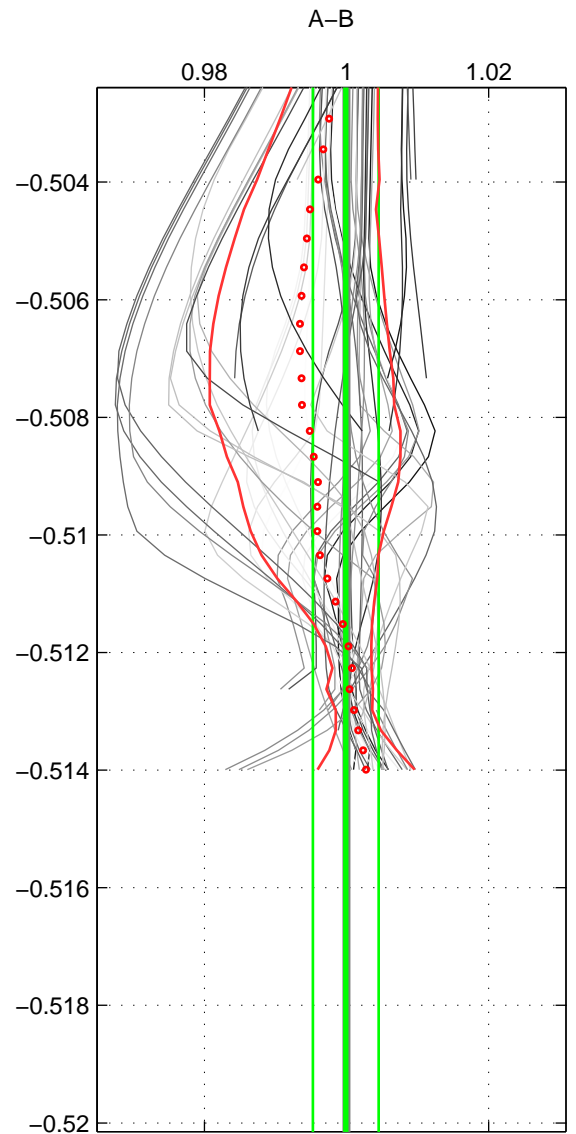

Cruise A (red). Date: May 2002 Cruisename: 51-32H120020505

Cruise B (blue). Date: Sep 2004 Cruisename: 68-49NZ20040901

*** "Favourite" values are means of spaces 2 3.

	Offset	O.StDev	Ratio	R.Stdev	Rating
SIGMA:	-3.273	1.200	0.989	0.004	3
THETA:	-0.031	1.329	1.000	0.005	4
DEPTH:	-0.848	1.156	0.997	0.004	4
FAV.:	-0.439	1.242	0.998	0.004	4

Profiles of A: 3
 Profiles of B: 20
 Diff profs : 44
 WMoffset (A-B): -3.2735
 WMoffset stdev: 1.1996
 WMratio (A/B): 0.98879
 WMratio stdev: 0.0040725

Quality (1-5): 3

Profiles of A: 3
 Profiles of B: 20
 Diff profs : 44
 WMoffset (A-B): -0.031011
 WMoffset stdev: 1.3287
 WMratio (A/B): 0.9999
 WMratio stdev: 0.0046384

Quality (1-5): 4

Profiles of A: 3
 Profiles of B: 20
 Diff profs : 44
 WMoffset (A-B): -0.84752
 WMoffset stdev: 1.1558
 WMratio (A/B): 0.99707
 WMratio stdev: 0.0040315

Quality (1-5): 4