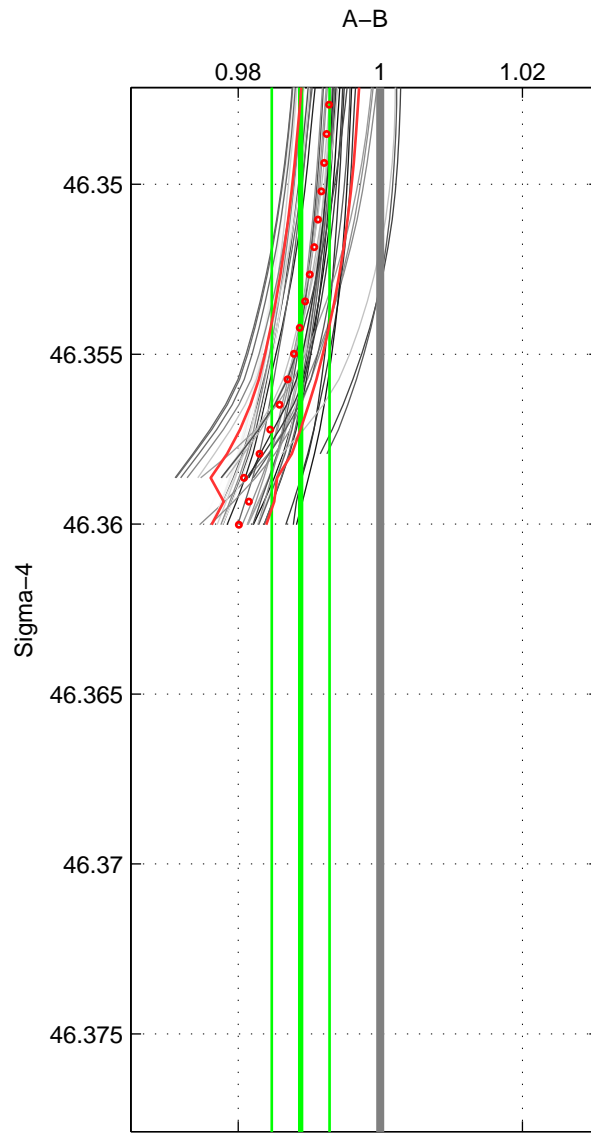

Cruise A (red). Date: May 2002 Cruisename: 51-32H120020505

Cruise B (blue). Date: Sep 2004 Cruisename: 68-49NZ20040901

*** "Favourite" values are means of spaces 2 3.

	Offset	O.StDev	Ratio	R.Stdev	Rating
SIGMA:	-3.273	1.200	0.989	0.004	3
THETA:	-0.031	1.329	1.000	0.005	4
DEPTH:	-0.848	1.156	0.997	0.004	4
FAV.:	-0.439	1.242	0.998	0.004	4

Profiles of A: 3
 Profiles of B: 20
 Diff profs : 44
 WMoffset (A-B): -3.2735
 WMoffset stdev: 1.1996
 WMratio (A/B): 0.98879
 WMratio stdev: 0.0040725

Quality (1-5): 3

Profiles of A: 3
 Profiles of B: 20
 Diff profs : 44
 WMoffset (A-B): -0.031011
 WMoffset stdev: 1.3287
 WMratio (A/B): 0.9999
 WMratio stdev: 0.0046384

Quality (1-5): 4

Profiles of A: 3
 Profiles of B: 20
 Diff profs : 44
 WMoffset (A-B): -0.84752
 WMoffset stdev: 1.1558
 WMratio (A/B): 0.99707
 WMratio stdev: 0.0040315

Quality (1-5): 4