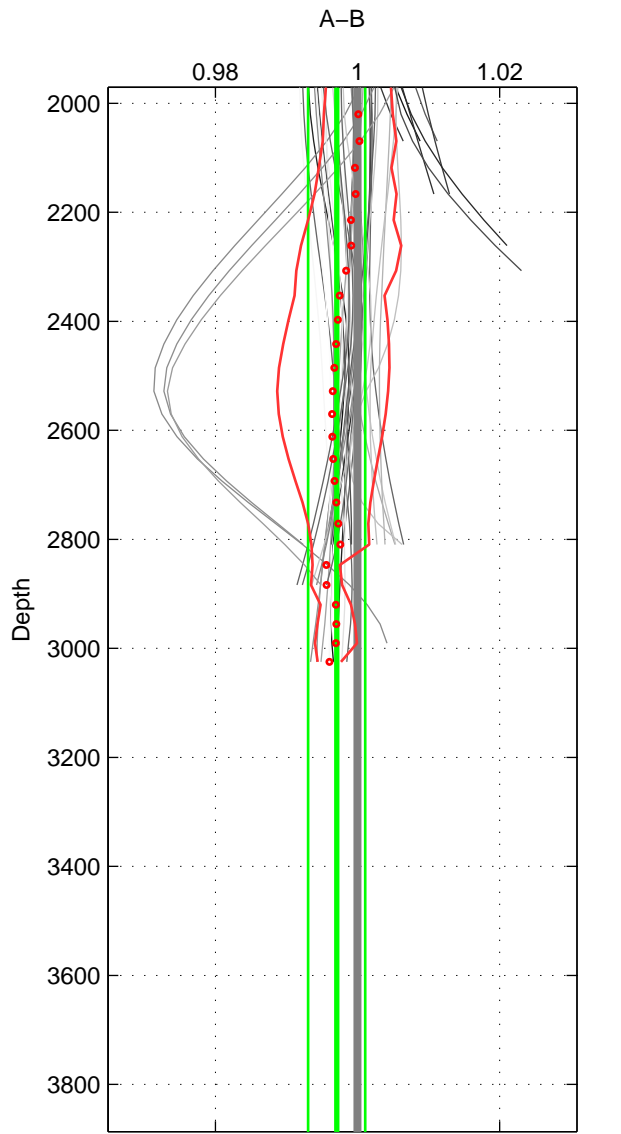

Cruise A (red). Date: May 2002 Cruisename: 51-32H120020505

Cruise B (blue). Date: Sep 2004 Cruisename: 68-49NZ20040901

*** "Favourite" values are means of spaces 2 3.

	Offset	O.StDev	Ratio	R.Stdev	Rating
SIGMA:	-3.273	1.200	0.989	0.004	3
THETA:	-0.031	1.329	1.000	0.005	4
DEPTH:	-0.848	1.156	0.997	0.004	4
FAV.:	-0.439	1.242	0.998	0.004	4

Profiles of A: 3
 Profiles of B: 20
 Diff profs : 44
 WMoffset (A-B): -3.2735
 WMoffset stdev: 1.1996
 WMratio (A/B): 0.98879
 WMratio stdev: 0.0040725

Quality (1-5): 3

Profiles of A: 3
 Profiles of B: 20
 Diff profs : 44
 WMoffset (A-B): -0.031011
 WMoffset stdev: 1.3287
 WMratio (A/B): 0.9999
 WMratio stdev: 0.0046384

Quality (1-5): 4

Profiles of A: 3
 Profiles of B: 20
 Diff profs : 44
 WMoffset (A-B): -0.84752
 WMoffset stdev: 1.1558
 WMratio (A/B): 0.99707
 WMratio stdev: 0.0040315

Quality (1-5): 4