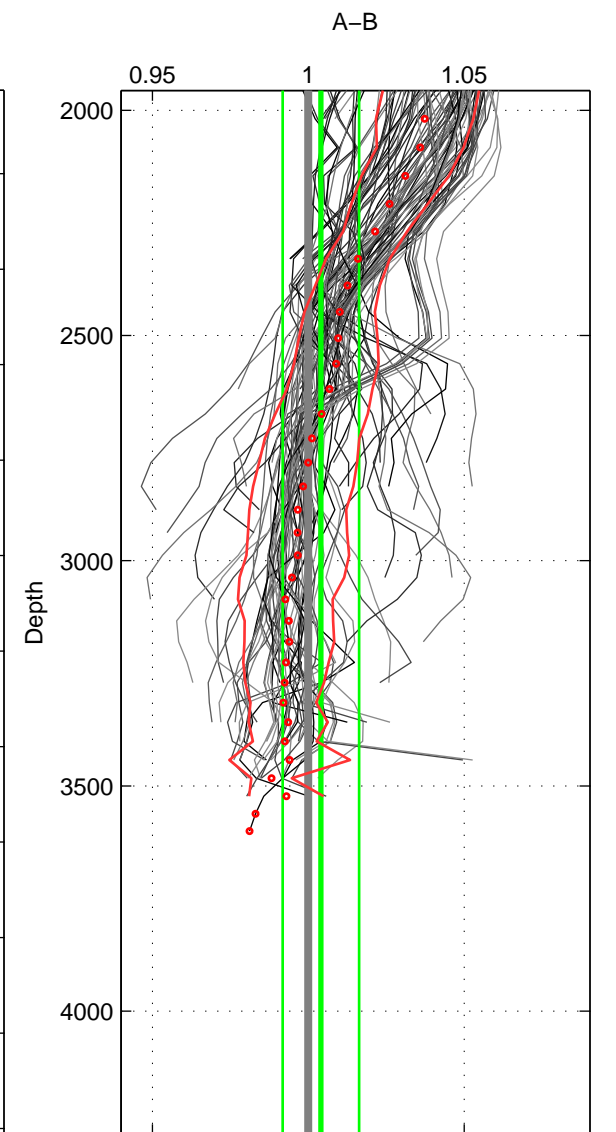

Cruise A (red). Date: Jul 1999 Cruisename: 190-18HU19990627

Cruise B (blue). Date: May 2010 Cruisename: 201-18HU20100513

\*\*\* "Favourite" values are means of spaces 1 2 3.

	Offset	O.StDev	Ratio	R.Stdev	Rating
SIGMA:	0.674	2.298	1.002	0.008	5
THETA:	-0.008	2.275	1.000	0.008	5
DEPTH:	1.267	3.537	1.004	0.012	5
FAV.:	0.644	2.704	1.002	0.009	5

Profiles of A: 18  
 Profiles of B: 24  
 Diff profs : 100  
 WMoffset (A-B): 0.67374  
 WMoffset stdev: 2.2983  
 WMratio (A/B): 1.0021  
 WMratio stdev: 0.0079179

Quality (1-5): 5

Profiles of A: 18  
 Profiles of B: 24  
 Diff profs : 100  
 WMoffset (A-B): -0.0081073  
 WMoffset stdev: 2.2754  
 WMratio (A/B): 0.99961  
 WMratio stdev: 0.0078697

Quality (1-5): 5

Profiles of A: 18  
 Profiles of B: 24  
 Diff profs : 100  
 WMoffset (A-B): 1.2672  
 WMoffset stdev: 3.5373  
 WMratio (A/B): 1.0041  
 WMratio stdev: 0.012263

Quality (1-5): 5