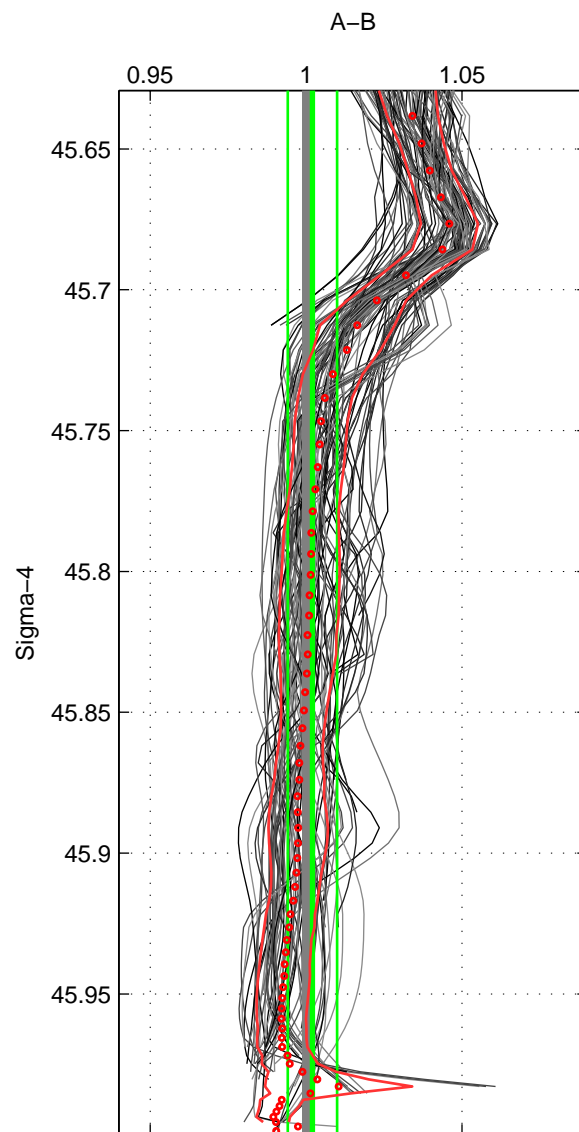

Cruise A (red). Date: Jul 1999 Cruisename: 190-18HU19990627

Cruise B (blue). Date: May 2010 Cruisename: 201-18HU20100513

\*\*\* "Favourite" values are means of spaces 1 2 3.

	Offset	O.StDev	Ratio	R.Stdev	Rating
SIGMA:	0.674	2.298	1.002	0.008	5
THETA:	-0.008	2.275	1.000	0.008	5
DEPTH:	1.267	3.537	1.004	0.012	5
FAV.:	0.644	2.704	1.002	0.009	5

Profiles of A: 18  
 Profiles of B: 24  
 Diff profs : 100  
 WMoffset (A-B): 0.67374  
 WMoffset stdev: 2.2983  
 WMratio (A/B): 1.0021  
 WMratio stdev: 0.0079179

Quality (1-5): 5

Profiles of A: 18  
 Profiles of B: 24  
 Diff profs : 100  
 WMoffset (A-B): -0.0081073  
 WMoffset stdev: 2.2754  
 WMratio (A/B): 0.99961  
 WMratio stdev: 0.0078697

Quality (1-5): 5

Profiles of A: 18  
 Profiles of B: 24  
 Diff profs : 100  
 WMoffset (A-B): 1.2672  
 WMoffset stdev: 3.5373  
 WMratio (A/B): 1.0041  
 WMratio stdev: 0.012263

Quality (1-5): 5