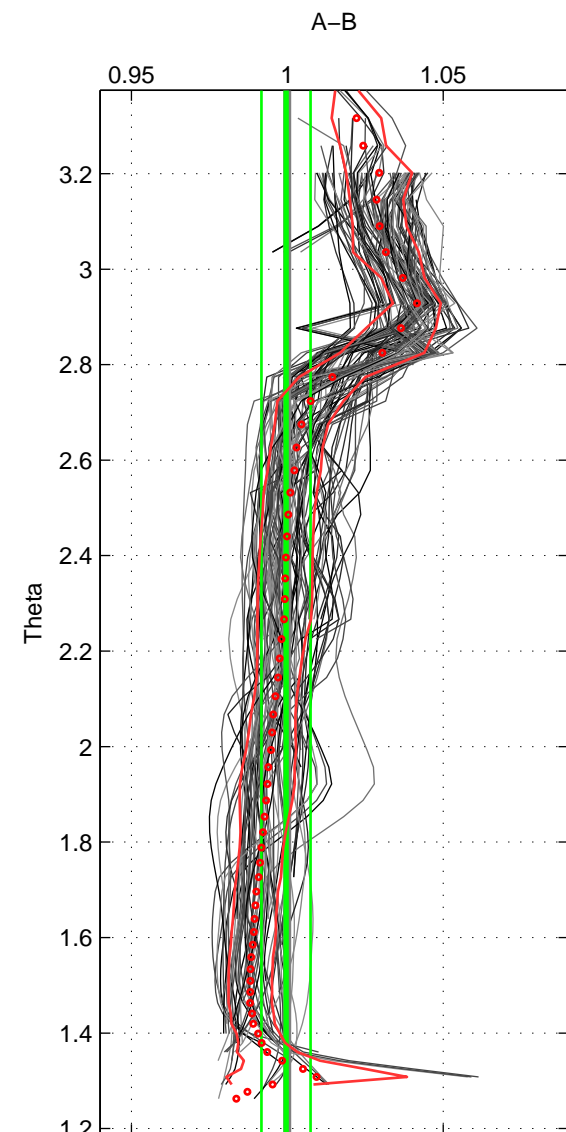

Cruise A (red). Date: Jul 1999 Cruisename: 190-18HU19990627

Cruise B (blue). Date: May 2010 Cruisename: 201-18HU20100513

\*\*\* "Favourite" values are means of spaces 1 2 3.

	Offset	O.StDev	Ratio	R.Stdev	Rating
SIGMA:	0.674	2.298	1.002	0.008	5
THETA:	-0.008	2.275	1.000	0.008	5
DEPTH:	1.267	3.537	1.004	0.012	5
FAV.:	0.644	2.704	1.002	0.009	5

Profiles of A: 18  
 Profiles of B: 24  
 Diff profs : 100  
 WMoffset (A-B): 0.67374  
 WMoffset stdev: 2.2983  
 WMratio (A/B): 1.0021  
 WMratio stdev: 0.0079179

Quality (1-5): 5

Profiles of A: 18  
 Profiles of B: 24  
 Diff profs : 100  
 WMoffset (A-B): -0.0081073  
 WMoffset stdev: 2.2754  
 WMratio (A/B): 0.99961  
 WMratio stdev: 0.0078697

Quality (1-5): 5

Profiles of A: 18  
 Profiles of B: 24  
 Diff profs : 100  
 WMoffset (A-B): 1.2672  
 WMoffset stdev: 3.5373  
 WMratio (A/B): 1.0041  
 WMratio stdev: 0.012263

Quality (1-5): 5