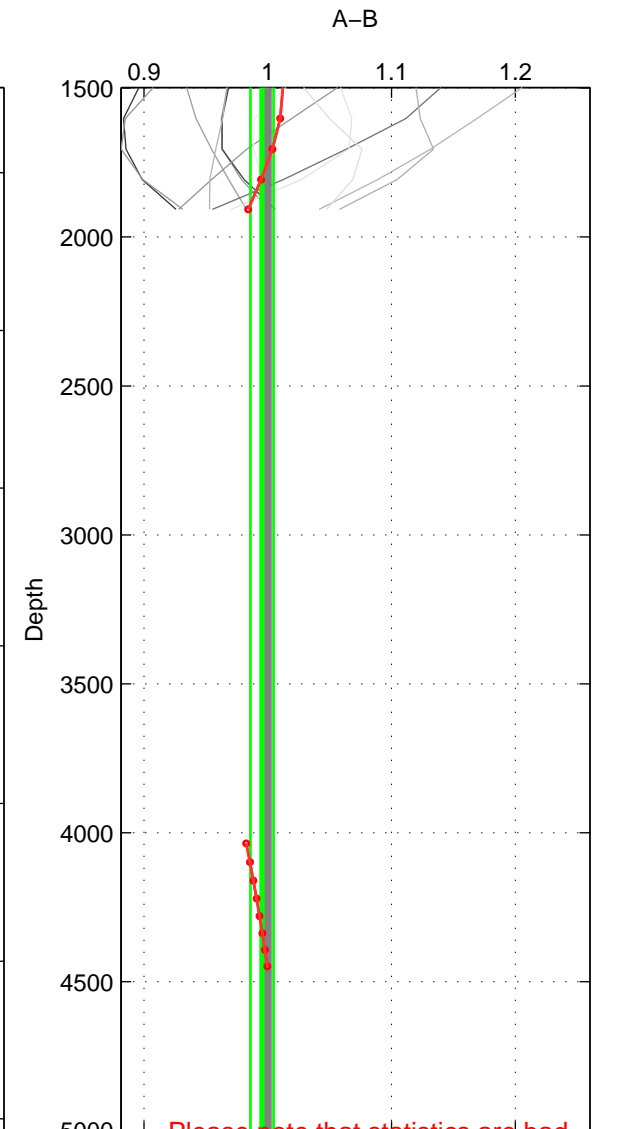

Cruise A (red). Date: Feb 2003 Cruisename: 660-49UF20030225

Cruise B (blue). Date: Apr 2008 Cruisename: 677-49UF20080422

*** "Favourite" values are means of spaces 1 2.

	Offset	O.StDev	Ratio	R.Stdev	Rating
SIGMA:	2.261	3.668	1.022	0.036	4
THETA:	1.877	3.198	1.017	0.029	4
DEPTH:	-0.958	1.013	0.995	0.009	3
FAV.:	2.069	3.433	1.019	0.033	4

Profiles of A: 6
 Profiles of B: 7
 Diff profs : 16
 WMoffset (A-B): 2.2605
 WMoffset stdev: 3.6678
 WMratio (A/B): 1.0217
 WMratio stdev: 0.035519

Quality (1-5): 4

Profiles of A: 6
 Profiles of B: 7
 Diff profs : 16
 WMoffset (A-B): 1.8767
 WMoffset stdev: 3.1978
 WMratio (A/B): 1.017
 WMratio stdev: 0.029482

Quality (1-5): 4

Profiles of A: 6
 Profiles of B: 7
 Diff profs : 16
 WMoffset (A-B): -0.95812
 WMoffset stdev: 1.0129
 WMratio (A/B): 0.99524
 WMratio stdev: 0.0093146

Quality (1-5): 3

Please note that statistics are bad.