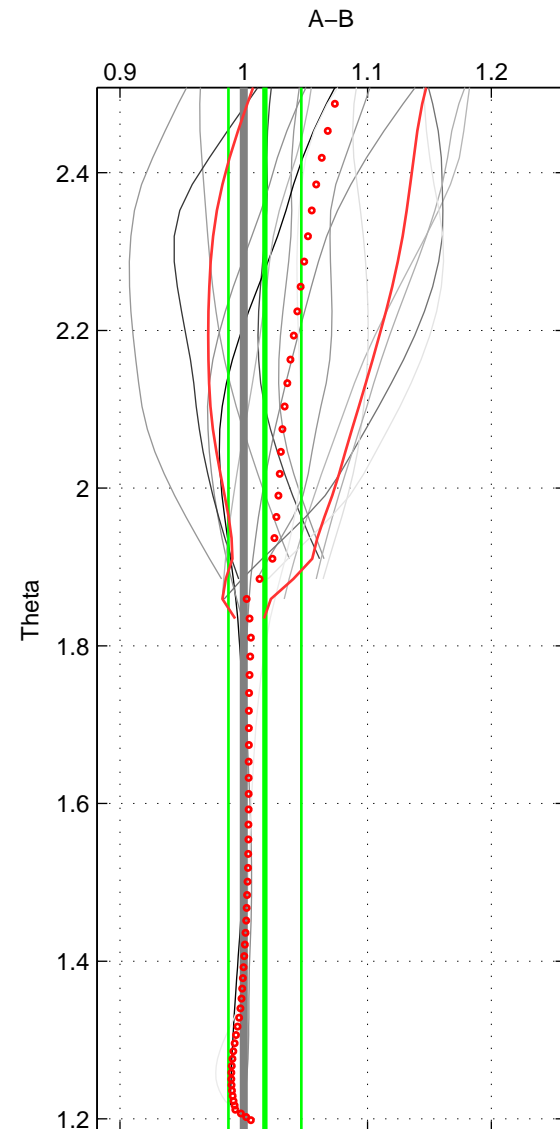

Cruise A (red). Date: Feb 2003 Cruisename: 660-49UF20030225

Cruise B (blue). Date: Apr 2008 Cruisename: 677-49UF20080422

*** "Favourite" values are means of spaces 1 2.

	Offset	O.StDev	Ratio	R.Stdev	Rating
SIGMA:	2.261	3.668	1.022	0.036	4
THETA:	1.877	3.198	1.017	0.029	4
DEPTH:	-0.958	1.013	0.995	0.009	3
FAV.:	2.069	3.433	1.019	0.033	4

Profiles of A: 6
 Profiles of B: 7
 Diff profs : 16
 WMoffset (A-B): 2.2605
 WMoffset stdev: 3.6678
 WMratio (A/B): 1.0217
 WMratio stdev: 0.035519

Quality (1-5): 4

Profiles of A: 6
 Profiles of B: 7
 Diff profs : 16
 WMoffset (A-B): 1.8767
 WMoffset stdev: 3.1978
 WMratio (A/B): 1.017
 WMratio stdev: 0.029482

Quality (1-5): 4

Profiles of A: 6
 Profiles of B: 7
 Diff profs : 16
 WMoffset (A-B): -0.95812
 WMoffset stdev: 1.0129
 WMratio (A/B): 0.99524
 WMratio stdev: 0.0093146

Quality (1-5): 3

Please note that statistics are bad.