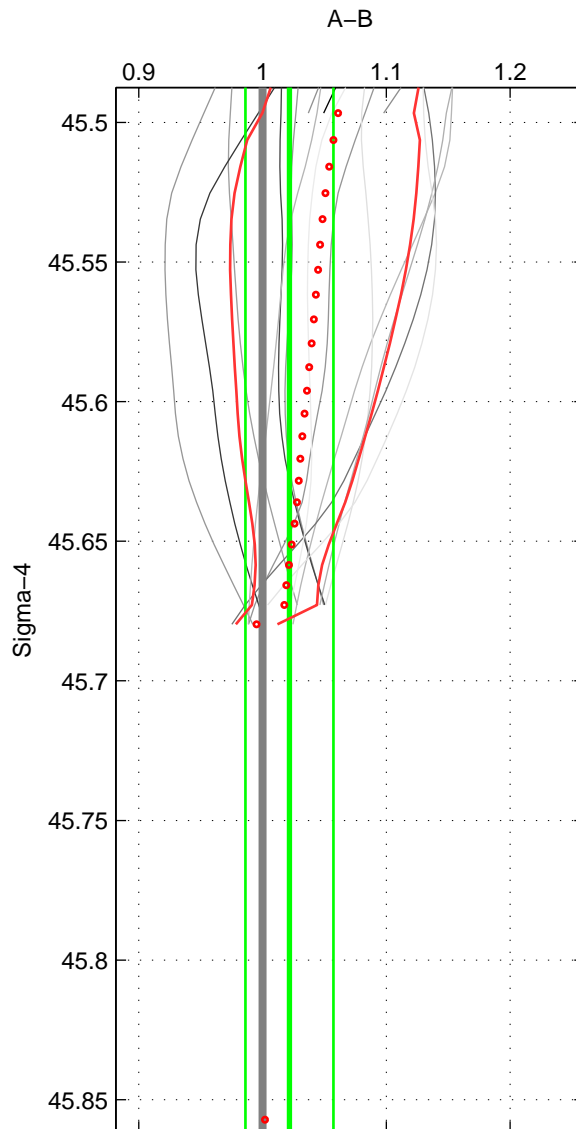

Cruise A (red). Date: Feb 2003 Cruisename: 660-49UF20030225

Cruise B (blue). Date: Apr 2008 Cruisename: 677-49UF20080422

*** "Favourite" values are means of spaces 1 2.

	Offset	O.StDev	Ratio	R.Stdev	Rating
SIGMA:	2.261	3.668	1.022	0.036	4
THETA:	1.877	3.198	1.017	0.029	4
DEPTH:	-0.958	1.013	0.995	0.009	3
FAV.:	2.069	3.433	1.019	0.033	4

Profiles of A: 6
 Profiles of B: 7
 Diff profs : 16
 WMoffset (A-B): 2.2605
 WMoffset stdev: 3.6678
 WMratio (A/B): 1.0217
 WMratio stdev: 0.035519

Quality (1-5): 4

Profiles of A: 6
 Profiles of B: 7
 Diff profs : 16
 WMoffset (A-B): 1.8767
 WMoffset stdev: 3.1978
 WMratio (A/B): 1.017
 WMratio stdev: 0.029482

Quality (1-5): 4

Profiles of A: 6
 Profiles of B: 7
 Diff profs : 16
 WMoffset (A-B): -0.95812
 WMoffset stdev: 1.0129
 WMratio (A/B): 0.99524
 WMratio stdev: 0.0093146

Quality (1-5): 3

Please note that statistics are bad.