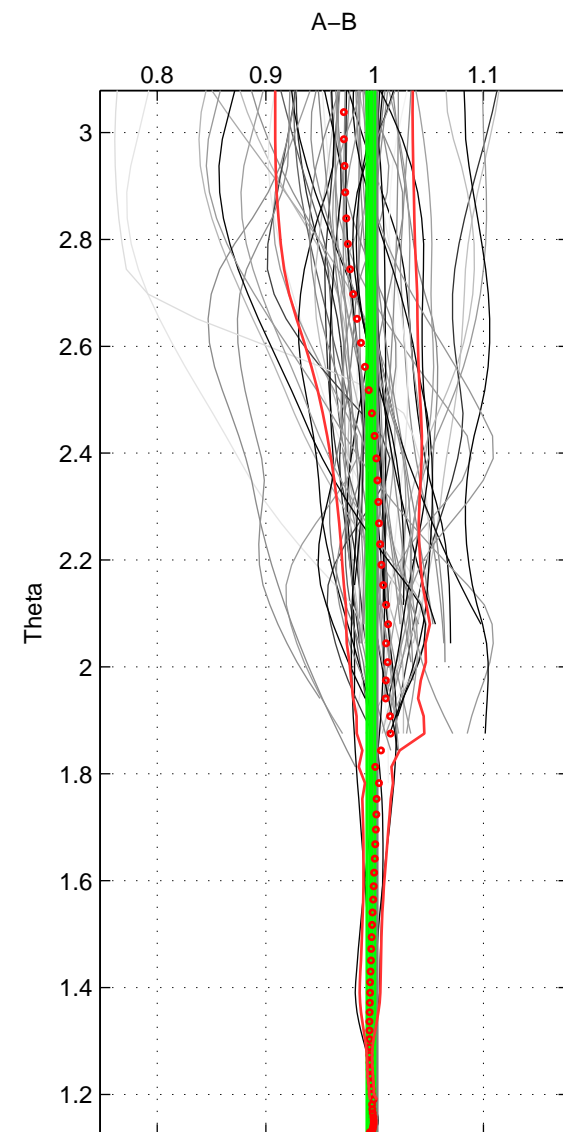

Cruise A (red). Date: Jul 2001 Cruisename: 656-49UF20010710

Cruise B (blue). Date: Jul 2002 Cruisename: 658-49UF20020625

*** "Favourite" values are means of spaces 1 2.

	Offset	O.StDev	Ratio	R.Stdev	Rating
SIGMA:	0.273	3.415	1.005	0.037	5
THETA:	-0.516	0.603	0.997	0.004	5
DEPTH:	0.821	0.804	1.009	0.007	3
FAV.:	-0.121	2.009	1.001	0.020	5

Profiles of A: 34
 Profiles of B: 21
 Diff profs : 71
 WMoffset (A-B): 0.27345
 WMoffset stdev: 3.4149
 WMratio (A/B): 1.0048
 WMratio stdev: 0.036682

Quality (1-5): 5

Profiles of A: 34
 Profiles of B: 22
 Diff profs : 74
 WMoffset (A-B): -0.51623
 WMoffset stdev: 0.6026
 WMratio (A/B): 0.99651
 WMratio stdev: 0.0037303

Quality (1-5): 5

Profiles of A: 34
 Profiles of B: 21
 Diff profs : 71
 WMoffset (A-B): 0.82142
 WMoffset stdev: 0.80382
 WMratio (A/B): 1.0093
 WMratio stdev: 0.0069742

Quality (1-5): 3

Please note that statistics are bad.