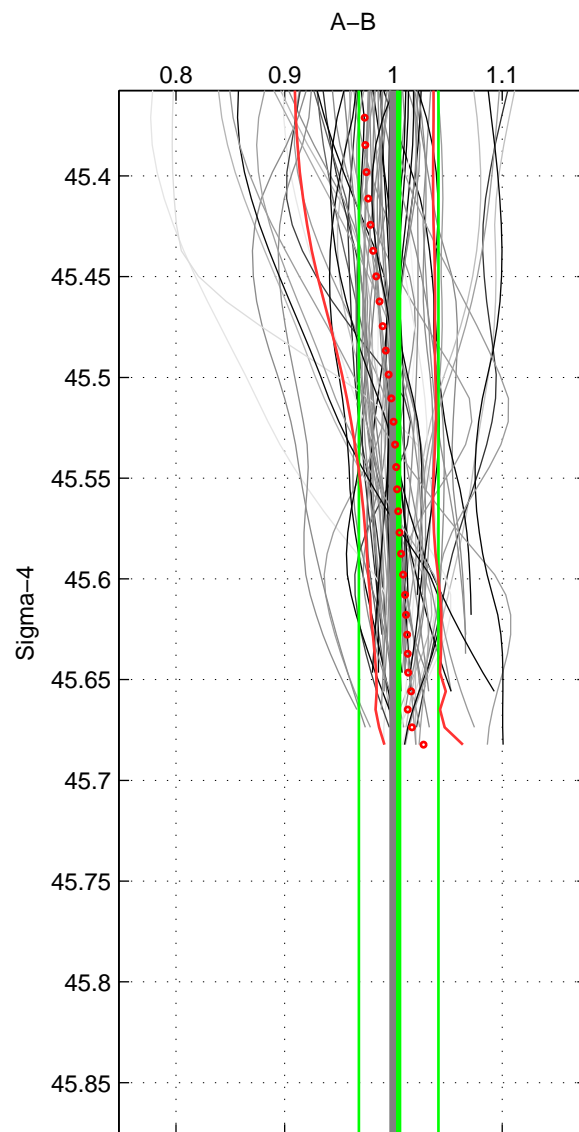

Cruise A (red). Date: Jul 2001 Cruisename: 656-49UF20010710

Cruise B (blue). Date: Jul 2002 Cruisename: 658-49UF20020625

*** "Favourite" values are means of spaces 1 2.

	Offset	O.StDev	Ratio	R.Stdev	Rating
SIGMA:	0.273	3.415	1.005	0.037	5
THETA:	-0.516	0.603	0.997	0.004	5
DEPTH:	0.821	0.804	1.009	0.007	3
FAV.:	-0.121	2.009	1.001	0.020	5

Profiles of A: 34
 Profiles of B: 21
 Diff profs : 71
 WMoffset (A-B): 0.27345
 WMoffset stdev: 3.4149
 WMratio (A/B): 1.0048
 WMratio stdev: 0.036682

Quality (1-5): 5

Profiles of A: 34
 Profiles of B: 22
 Diff profs : 74
 WMoffset (A-B): -0.51623
 WMoffset stdev: 0.6026
 WMratio (A/B): 0.99651
 WMratio stdev: 0.0037303

Quality (1-5): 5

Profiles of A: 34
 Profiles of B: 21
 Diff profs : 71
 WMoffset (A-B): 0.82142
 WMoffset stdev: 0.80382
 WMratio (A/B): 1.0093
 WMratio stdev: 0.0069742

Quality (1-5): 3

Please note that statistics are bad.