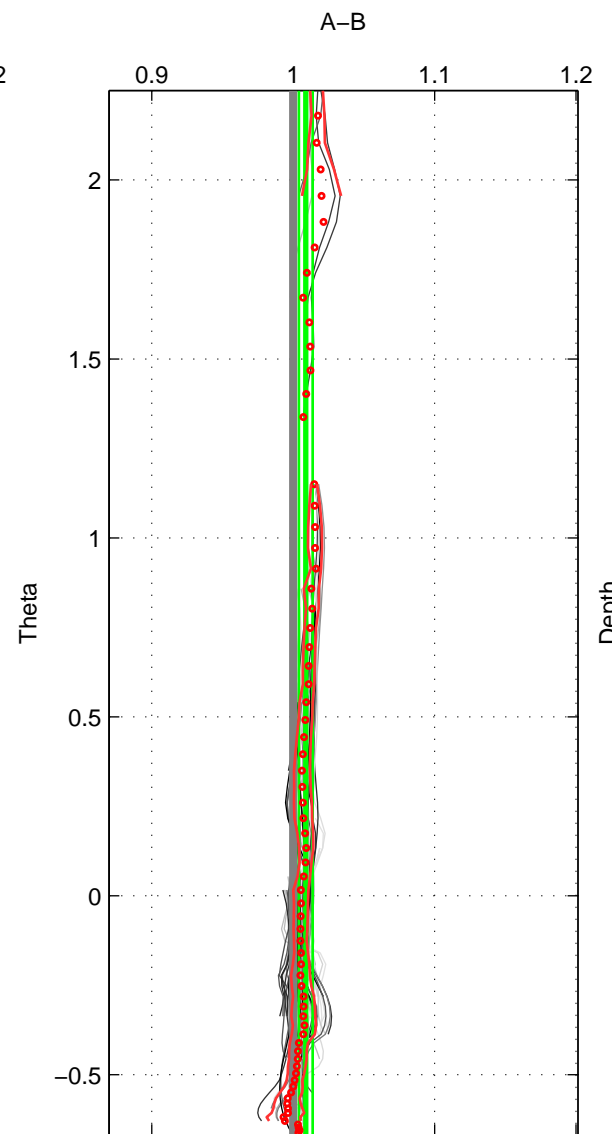

Cruise A (red). Date: Jan 2008 Cruisename: 338-09AR20071216

Cruise B (blue). Date: Apr 2008 Cruisename: 339-09AR20080322

*** "Favourite" values are means of spaces 1 2 3.

	Offset	O.StDev	Ratio	R.Stdev	Rating
SIGMA:	2.199	1.157	1.010	0.006	5
THETA:	1.983	1.037	1.009	0.005	5
DEPTH:	2.660	7.656	1.012	0.034	5
FAV.:	2.281	3.283	1.010	0.015	5

Profiles of A: 15
 Profiles of B: 21
 Diff profs : 86
 WMoffset (A-B): 2.199
 WMoffset stdev: 1.1567
 WMratio (A/B): 1.0101
 WMratio stdev: 0.0055538

Quality (1-5): 5

Profiles of A: 15
 Profiles of B: 21
 Diff profs : 86
 WMoffset (A-B): 1.9834
 WMoffset stdev: 1.037
 WMratio (A/B): 1.0089
 WMratio stdev: 0.0049071

Quality (1-5): 5

Profiles of A: 15
 Profiles of B: 21
 Diff profs : 87
 WMoffset (A-B): 2.6604
 WMoffset stdev: 7.6558
 WMratio (A/B): 1.0124
 WMratio stdev: 0.033651

Quality (1-5): 5