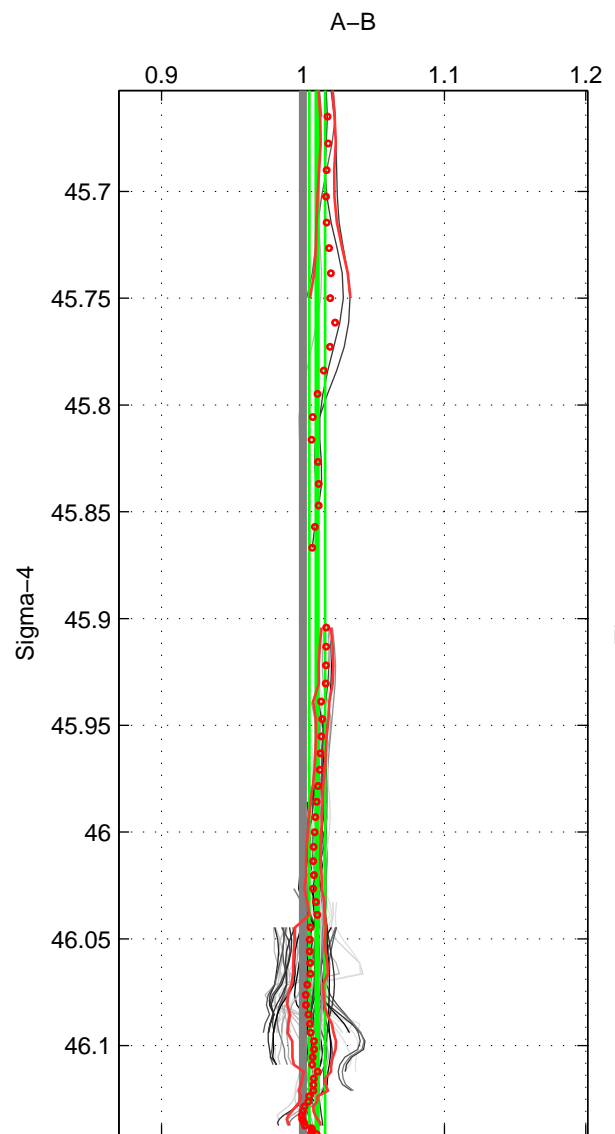

Cruise A (red). Date: Jan 2008 Cruisename: 338-09AR20071216

Cruise B (blue). Date: Apr 2008 Cruisename: 339-09AR20080322

*** "Favourite" values are means of spaces 1 2 3.

	Offset	O.StDev	Ratio	R.Stdev	Rating
SIGMA:	2.199	1.157	1.010	0.006	5
THETA:	1.983	1.037	1.009	0.005	5
DEPTH:	2.660	7.656	1.012	0.034	5
FAV.:	2.281	3.283	1.010	0.015	5

Profiles of A: 15
 Profiles of B: 21
 Diff profs : 86
 WMoffset (A-B): 2.199
 WMoffset stdev: 1.1567
 WMratio (A/B): 1.0101
 WMratio stdev: 0.0055538

Quality (1-5): 5

Profiles of A: 15
 Profiles of B: 21
 Diff profs : 86
 WMoffset (A-B): 1.9834
 WMoffset stdev: 1.037
 WMratio (A/B): 1.0089
 WMratio stdev: 0.0049071

Quality (1-5): 5

Profiles of A: 15
 Profiles of B: 21
 Diff profs : 87
 WMoffset (A-B): 2.6604
 WMoffset stdev: 7.6558
 WMratio (A/B): 1.0124
 WMratio stdev: 0.033651

Quality (1-5): 5