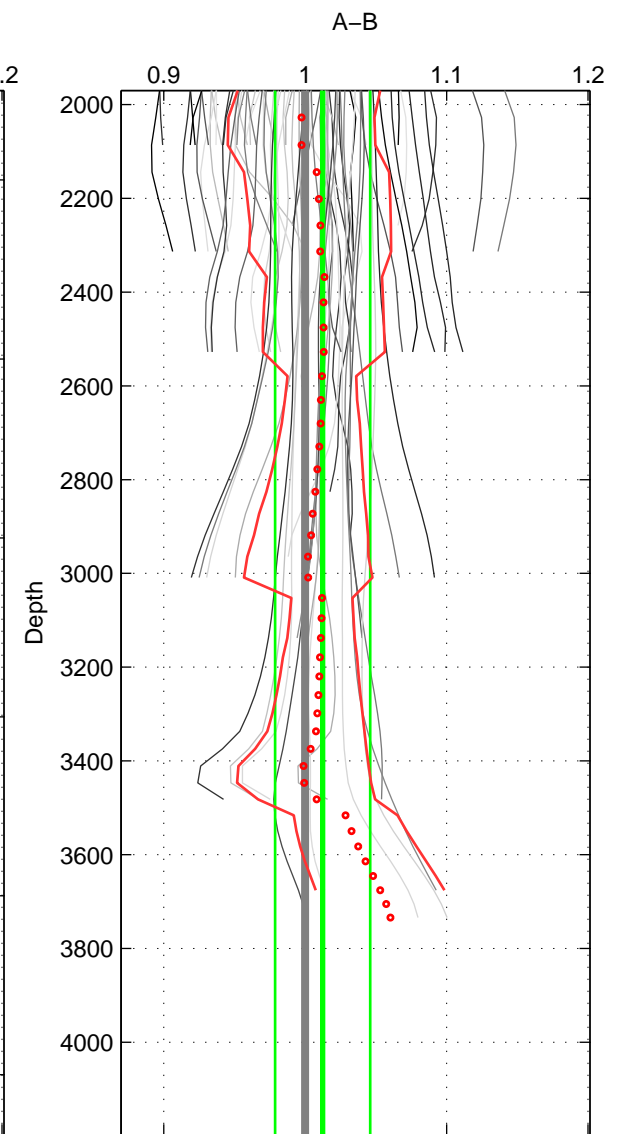

Cruise A (red). Date: Jan 2008 Cruisename: 338-09AR20071216

Cruise B (blue). Date: Apr 2008 Cruisename: 339-09AR20080322

*** "Favourite" values are means of spaces 1 2 3.

	Offset	O.StDev	Ratio	R.Stdev	Rating
SIGMA:	2.199	1.157	1.010	0.006	5
THETA:	1.983	1.037	1.009	0.005	5
DEPTH:	2.660	7.656	1.012	0.034	5
FAV.:	2.281	3.283	1.010	0.015	5

Profiles of A: 15
 Profiles of B: 21
 Diff profs : 86
 WMoffset (A-B): 2.199
 WMoffset stdev: 1.1567
 WMratio (A/B): 1.0101
 WMratio stdev: 0.0055538

Quality (1-5): 5

Profiles of A: 15
 Profiles of B: 21
 Diff profs : 86
 WMoffset (A-B): 1.9834
 WMoffset stdev: 1.037
 WMratio (A/B): 1.0089
 WMratio stdev: 0.0049071

Quality (1-5): 5

Profiles of A: 15
 Profiles of B: 21
 Diff profs : 87
 WMoffset (A-B): 2.6604
 WMoffset stdev: 7.6558
 WMratio (A/B): 1.0124
 WMratio stdev: 0.033651

Quality (1-5): 5