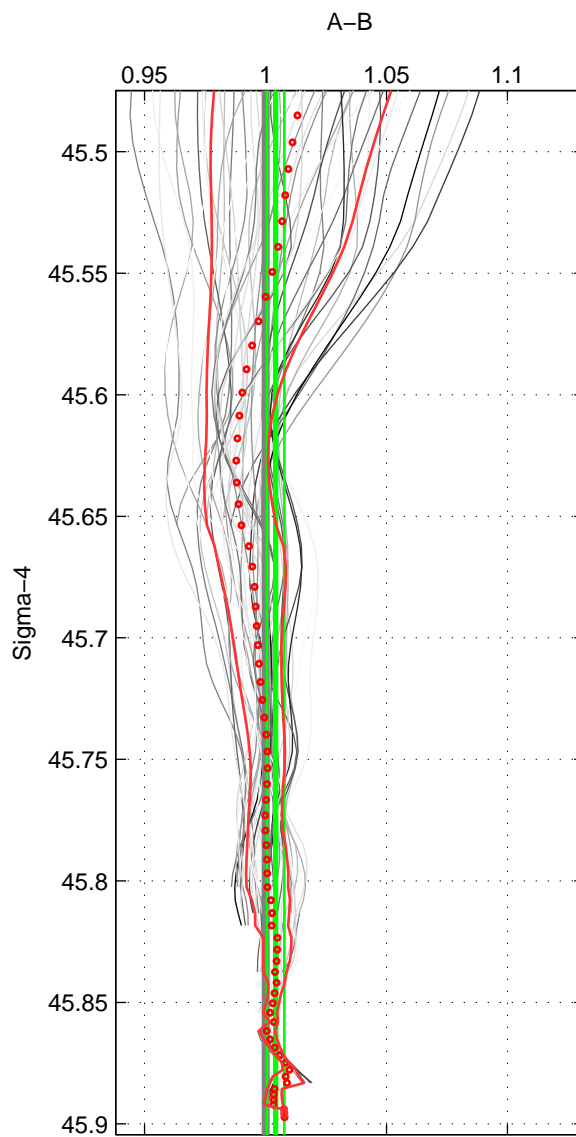

Cruise A (red). Date: Mar 1989 Cruisename: 507-32MW19890206

Cruise B (blue). Date: Jun 2005 Cruisename: 605-49NZ20050525

*** "Favourite" values are means of spaces 1 2 3.

	Offset	O.StDev	Ratio	R.Stdev	Rating
SIGMA:	0.581	0.584	1.004	0.004	5
THETA:	-0.649	0.657	0.996	0.004	5
DEPTH:	-1.615	1.319	0.989	0.009	5
FAV.:	-0.561	0.853	0.996	0.005	5

Profiles of A: 7
 Profiles of B: 8
 Diff profs: 46
 WMoffset (A-B): 0.58149
 WMoffset stdev: 0.58399
 WMratio (A/B): 1.0042
 WMratio stdev: 0.003623

Quality (1-5): 5

Profiles of A: 7
 Profiles of B: 8
 Diff profs: 46
 WMoffset (A-B): -0.64884
 WMoffset stdev: 0.65746
 WMratio (A/B): 0.99574
 WMratio stdev: 0.0039654

Quality (1-5): 5

Profiles of A: 7
 Profiles of B: 8
 Diff profs: 46
 WMoffset (A-B): -1.615
 WMoffset stdev: 1.3187
 WMratio (A/B): 0.98911
 WMratio stdev: 0.0085326

Quality (1-5): 5