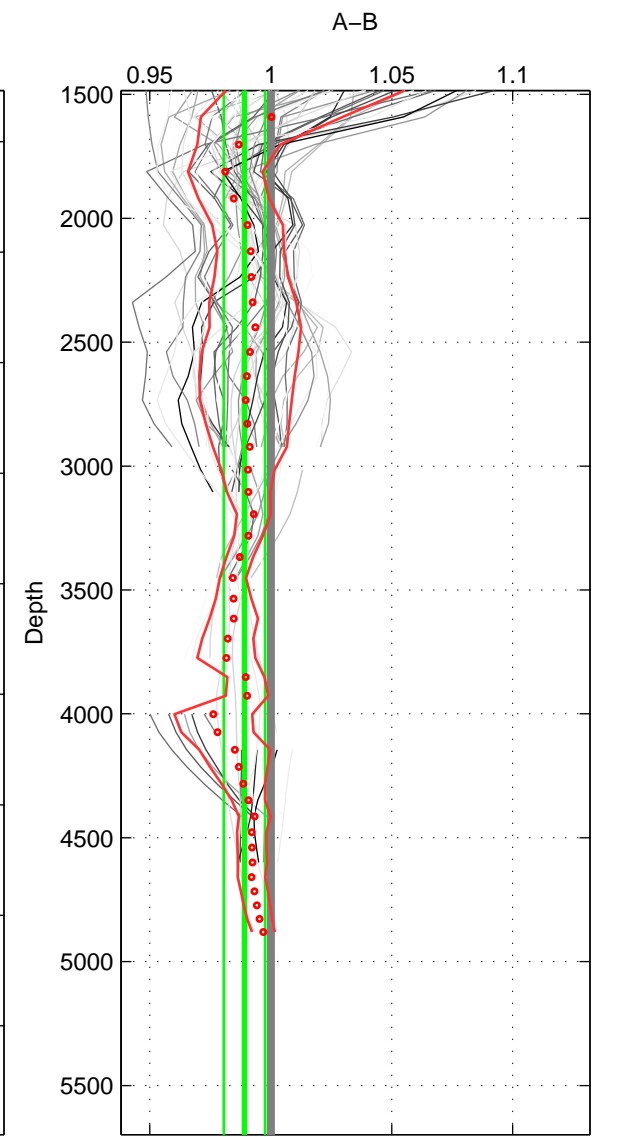

Cruise A (red). Date: Mar 1989 Cruisename: 507-32MW19890206

Cruise B (blue). Date: Jun 2005 Cruisename: 605-49NZ20050525

*** "Favourite" values are means of spaces 1 2 3.

	Offset	O.StDev	Ratio	R.Stdev	Rating
SIGMA:	0.581	0.584	1.004	0.004	5
THETA:	-0.649	0.657	0.996	0.004	5
DEPTH:	-1.615	1.319	0.989	0.009	5
FAV.:	-0.561	0.853	0.996	0.005	5

Profiles of A: 7
 Profiles of B: 8
 Diff profs: 46
 WMoffset (A-B): 0.58149
 WMoffset stdev: 0.58399
 WMratio (A/B): 1.0042
 WMratio stdev: 0.003623

Quality (1-5): 5

Profiles of A: 7
 Profiles of B: 8
 Diff profs: 46
 WMoffset (A-B): -0.64884
 WMoffset stdev: 0.65746
 WMratio (A/B): 0.99574
 WMratio stdev: 0.0039654

Quality (1-5): 5

Profiles of A: 7
 Profiles of B: 8
 Diff profs: 46
 WMoffset (A-B): -1.615
 WMoffset stdev: 1.3187
 WMratio (A/B): 0.98911
 WMratio stdev: 0.0085326

Quality (1-5): 5