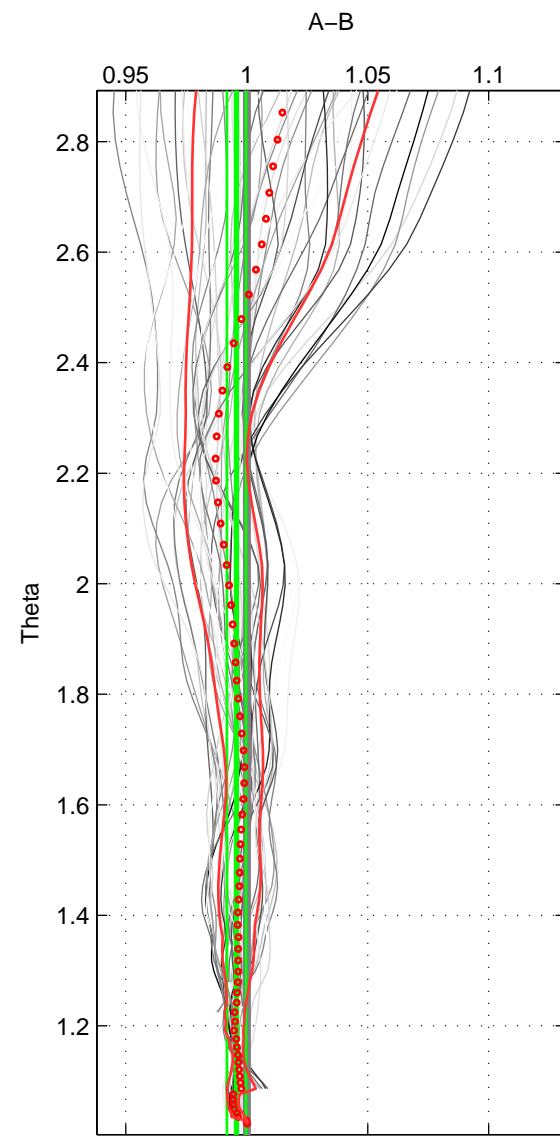

Cruise A (red). Date: Mar 1989 Cruisename: 507-32MW19890206

Cruise B (blue). Date: Jun 2005 Cruisename: 605-49NZ20050525

*** "Favourite" values are means of spaces 1 2 3.

	Offset	O.StDev	Ratio	R.Stdev	Rating
SIGMA:	0.581	0.584	1.004	0.004	5
THETA:	-0.649	0.657	0.996	0.004	5
DEPTH:	-1.615	1.319	0.989	0.009	5
FAV.:	-0.561	0.853	0.996	0.005	5

Profiles of A: 7
 Profiles of B: 8
 Diff profs: 46
 WMoffset (A-B): 0.58149
 WMoffset stdev: 0.58399
 WMratio (A/B): 1.0042
 WMratio stdev: 0.003623

Quality (1-5): 5

Profiles of A: 7
 Profiles of B: 8
 Diff profs: 46
 WMoffset (A-B): -0.64884
 WMoffset stdev: 0.65746
 WMratio (A/B): 0.99574
 WMratio stdev: 0.0039654

Quality (1-5): 5

Profiles of A: 7
 Profiles of B: 8
 Diff profs: 46
 WMoffset (A-B): -1.615
 WMoffset stdev: 1.3187
 WMratio (A/B): 0.98911
 WMratio stdev: 0.0085326

Quality (1-5): 5