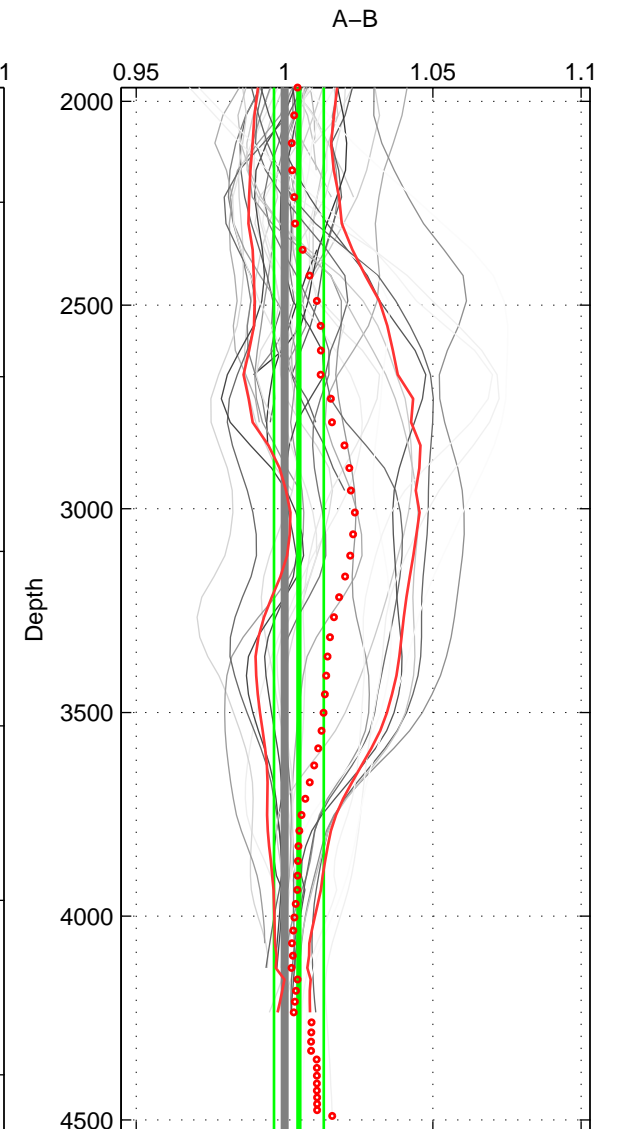

Cruise A (red). Date: Jul 2001 Cruisename: 161-06MT20010717

Cruise B (blue). Date: Jun 2002 Cruisename: 274-35TH20020611

*** "Favourite" values are means of spaces 1 2 3.

	Offset	O.StDev	Ratio	R.Stdev	Rating
SIGMA:	1.384	1.610	1.006	0.007	5
THETA:	1.746	1.915	1.007	0.008	5
DEPTH:	1.163	2.006	1.005	0.008	5
FAV.:	1.431	1.844	1.006	0.008	5

Profiles of A: 10
 Profiles of B: 22
 Diff profs : 58
 WMoffset (A-B): 1.384
 WMoffset stdev: 1.6096
 WMratio (A/B): 1.0056
 WMratio stdev: 0.0067314

Quality (1-5): 5

Profiles of A: 10
 Profiles of B: 22
 Diff profs : 58
 WMoffset (A-B): 1.7457
 WMoffset stdev: 1.9149
 WMratio (A/B): 1.0071
 WMratio stdev: 0.0079556

Quality (1-5): 5

Profiles of A: 10
 Profiles of B: 22
 Diff profs : 58
 WMoffset (A-B): 1.1627
 WMoffset stdev: 2.0063
 WMratio (A/B): 1.0048
 WMratio stdev: 0.008359

Quality (1-5): 5