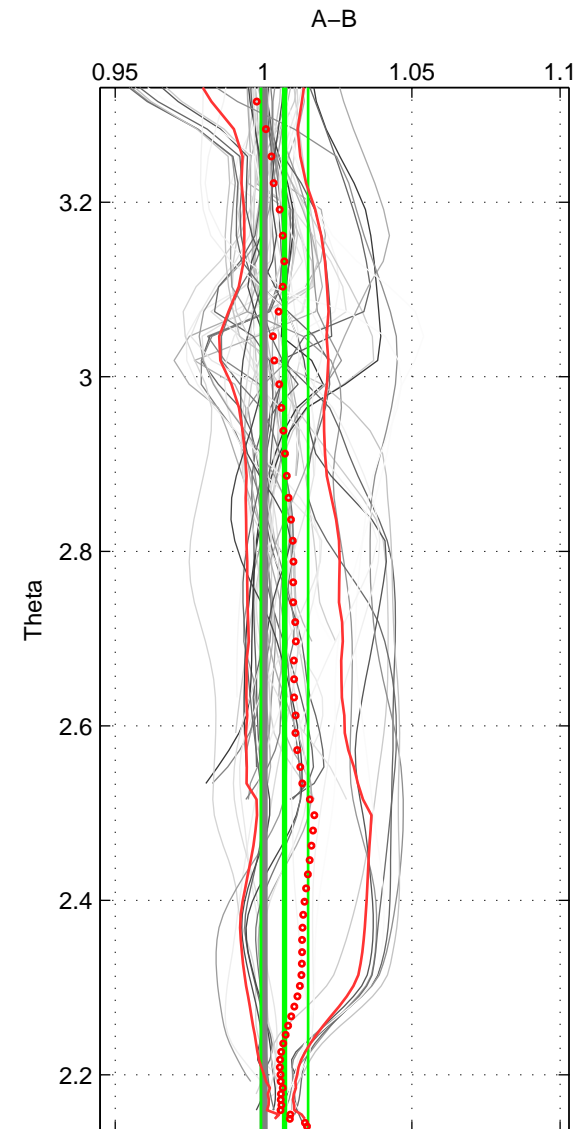

Cruise A (red). Date: Jul 2001 Cruisename: 161-06MT20010717

Cruise B (blue). Date: Jun 2002 Cruisename: 274-35TH20020611

*** "Favourite" values are means of spaces 1 2 3.

	Offset	O.StDev	Ratio	R.Stdev	Rating
SIGMA:	1.384	1.610	1.006	0.007	5
THETA:	1.746	1.915	1.007	0.008	5
DEPTH:	1.163	2.006	1.005	0.008	5
FAV.:	1.431	1.844	1.006	0.008	5

Profiles of A: 10
 Profiles of B: 22
 Diff profs : 58
 WMoffset (A-B): 1.384
 WMoffset stdev: 1.6096
 WMratio (A/B): 1.0056
 WMratio stdev: 0.0067314

Quality (1-5): 5

Profiles of A: 10
 Profiles of B: 22
 Diff profs : 58
 WMoffset (A-B): 1.7457
 WMoffset stdev: 1.9149
 WMratio (A/B): 1.0071
 WMratio stdev: 0.0079556

Quality (1-5): 5

Profiles of A: 10
 Profiles of B: 22
 Diff profs : 58
 WMoffset (A-B): 1.1627
 WMoffset stdev: 2.0063
 WMratio (A/B): 1.0048
 WMratio stdev: 0.008359

Quality (1-5): 5