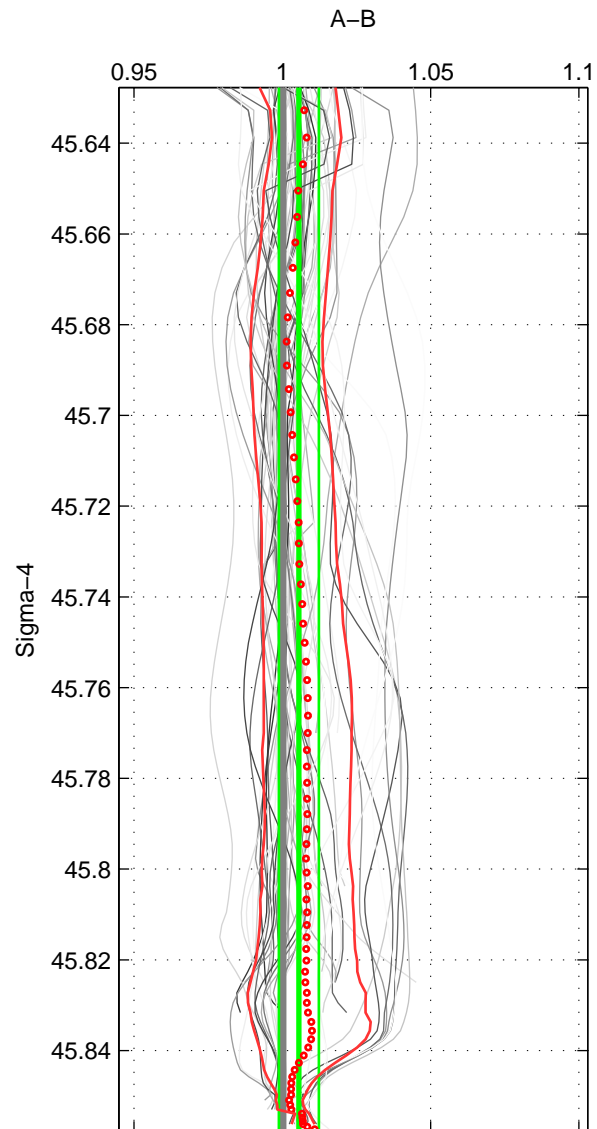

Cruise A (red). Date: Jul 2001 Cruisename: 161-06MT20010717

Cruise B (blue). Date: Jun 2002 Cruisename: 274-35TH20020611

*** "Favourite" values are means of spaces 1 2 3.

	Offset	O.StDev	Ratio	R.Stdev	Rating
SIGMA:	1.384	1.610	1.006	0.007	5
THETA:	1.746	1.915	1.007	0.008	5
DEPTH:	1.163	2.006	1.005	0.008	5
FAV.:	1.431	1.844	1.006	0.008	5

Profiles of A: 10
 Profiles of B: 22
 Diff profs : 58
 WMoffset (A-B): 1.384
 WMoffset stdev: 1.6096
 WMratio (A/B): 1.0056
 WMratio stdev: 0.0067314

Quality (1-5): 5

Profiles of A: 10
 Profiles of B: 22
 Diff profs : 58
 WMoffset (A-B): 1.7457
 WMoffset stdev: 1.9149
 WMratio (A/B): 1.0071
 WMratio stdev: 0.0079556

Quality (1-5): 5

Profiles of A: 10
 Profiles of B: 22
 Diff profs : 58
 WMoffset (A-B): 1.1627
 WMoffset stdev: 2.0063
 WMratio (A/B): 1.0048
 WMratio stdev: 0.008359

Quality (1-5): 5