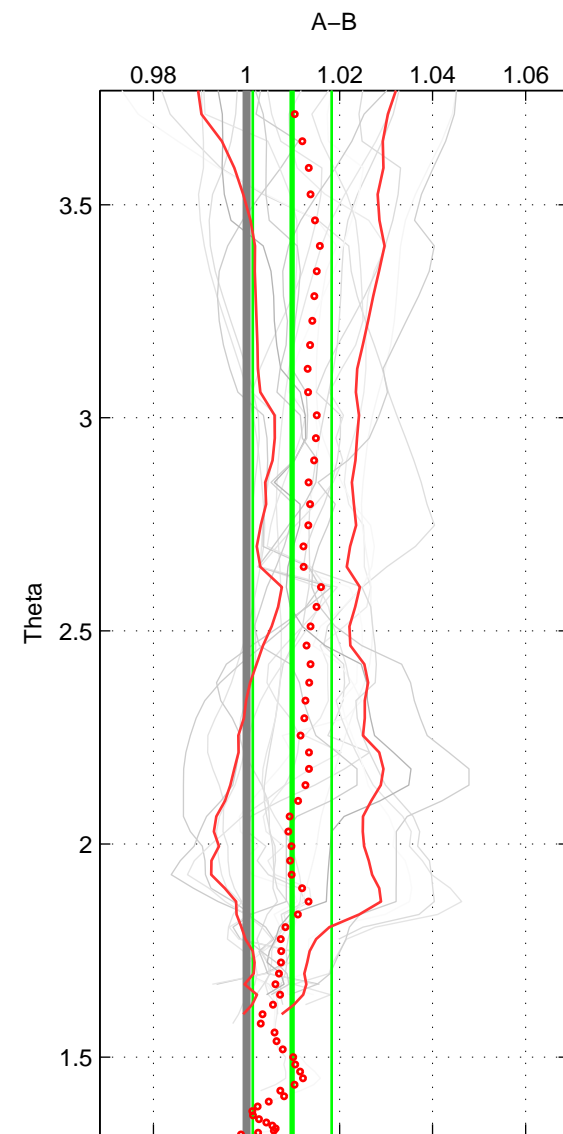

Cruise A (red). Date: Jul 1981 Cruisename: 220-316N19810401

Cruise B (blue). Date: Oct 2003 Cruisename: 233-316N20030922

*** "Favourite" values are means of spaces 1 2 3.

	Offset	O.StDev	Ratio	R.Stdev	Rating
SIGMA:	2.556	2.383	1.010	0.009	5
THETA:	2.476	2.134	1.010	0.008	5
DEPTH:	2.152	2.292	1.009	0.009	5
FAV.:	2.394	2.270	1.009	0.009	5

Profiles of A: 7
 Profiles of B: 16
 Diff profs: 18
 WMoffset (A-B): 2.5555
 WMoffset stdev: 2.383
 WMratio (A/B): 1.0101
 WMratio stdev: 0.0094523

Quality (1-5): 5

Profiles of A: 7
 Profiles of B: 16
 Diff profs: 18
 WMoffset (A-B): 2.4756
 WMoffset stdev: 2.134
 WMratio (A/B): 1.0098
 WMratio stdev: 0.008486

Quality (1-5): 5

Profiles of A: 7
 Profiles of B: 16
 Diff profs: 18
 WMoffset (A-B): 2.152
 WMoffset stdev: 2.2919
 WMratio (A/B): 1.0085
 WMratio stdev: 0.0091149

Quality (1-5): 5