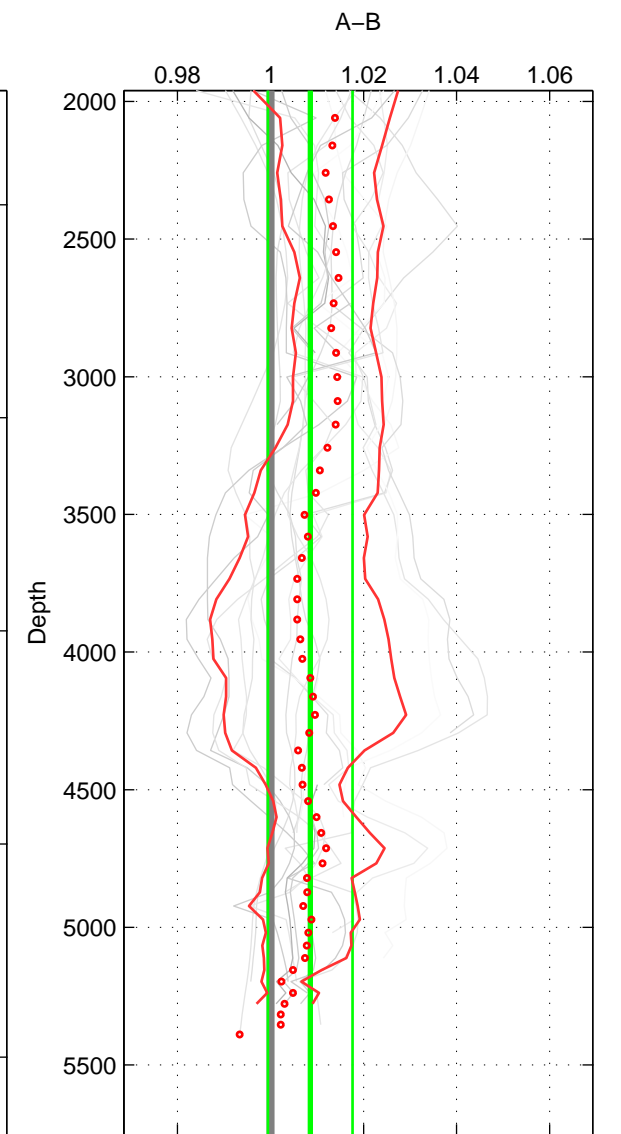

Cruise A (red). Date: Jul 1981 Cruisename: 220-316N19810401

Cruise B (blue). Date: Oct 2003 Cruisename: 233-316N20030922

*** "Favourite" values are means of spaces 1 2 3.

	Offset	O.StDev	Ratio	R.Stdev	Rating
SIGMA:	2.556	2.383	1.010	0.009	5
THETA:	2.476	2.134	1.010	0.008	5
DEPTH:	2.152	2.292	1.009	0.009	5
FAV.:	2.394	2.270	1.009	0.009	5

Profiles of A: 7
 Profiles of B: 16
 Diff profs: 18
 WMoffset (A-B): 2.5555
 WMoffset stdev: 2.383
 WMratio (A/B): 1.0101
 WMratio stdev: 0.0094523

Quality (1-5): 5

Profiles of A: 7
 Profiles of B: 16
 Diff profs: 18
 WMoffset (A-B): 2.4756
 WMoffset stdev: 2.134
 WMratio (A/B): 1.0098
 WMratio stdev: 0.008486

Quality (1-5): 5

Profiles of A: 7
 Profiles of B: 16
 Diff profs: 18
 WMoffset (A-B): 2.152
 WMoffset stdev: 2.2919
 WMratio (A/B): 1.0085
 WMratio stdev: 0.0091149

Quality (1-5): 5