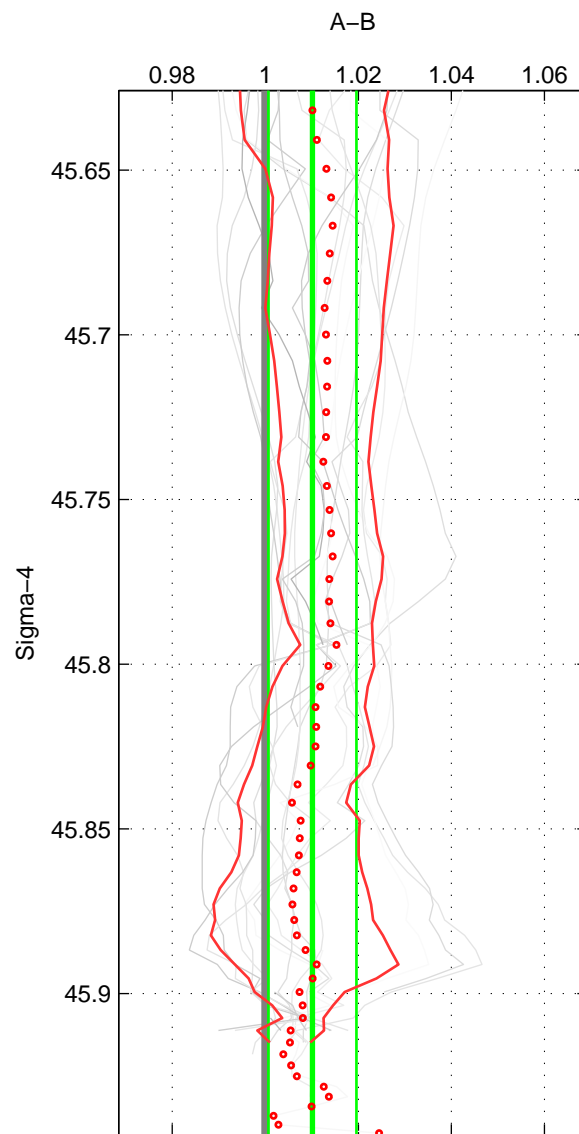

Cruise A (red). Date: Jul 1981 Cruisename: 220-316N19810401

Cruise B (blue). Date: Oct 2003 Cruisename: 233-316N20030922

*** "Favourite" values are means of spaces 1 2 3.

	Offset	O.StDev	Ratio	R.Stdev	Rating
SIGMA:	2.556	2.383	1.010	0.009	5
THETA:	2.476	2.134	1.010	0.008	5
DEPTH:	2.152	2.292	1.009	0.009	5
FAV.:	2.394	2.270	1.009	0.009	5

Profiles of A: 7
 Profiles of B: 16
 Diff profs: 18
 WMoffset (A-B): 2.5555
 WMoffset stdev: 2.383
 WMratio (A/B): 1.0101
 WMratio stdev: 0.0094523

Quality (1-5): 5

Profiles of A: 7
 Profiles of B: 16
 Diff profs: 18
 WMoffset (A-B): 2.4756
 WMoffset stdev: 2.134
 WMratio (A/B): 1.0098
 WMratio stdev: 0.008486

Quality (1-5): 5

Profiles of A: 7
 Profiles of B: 16
 Diff profs: 18
 WMoffset (A-B): 2.152
 WMoffset stdev: 2.2919
 WMratio (A/B): 1.0085
 WMratio stdev: 0.0091149

Quality (1-5): 5