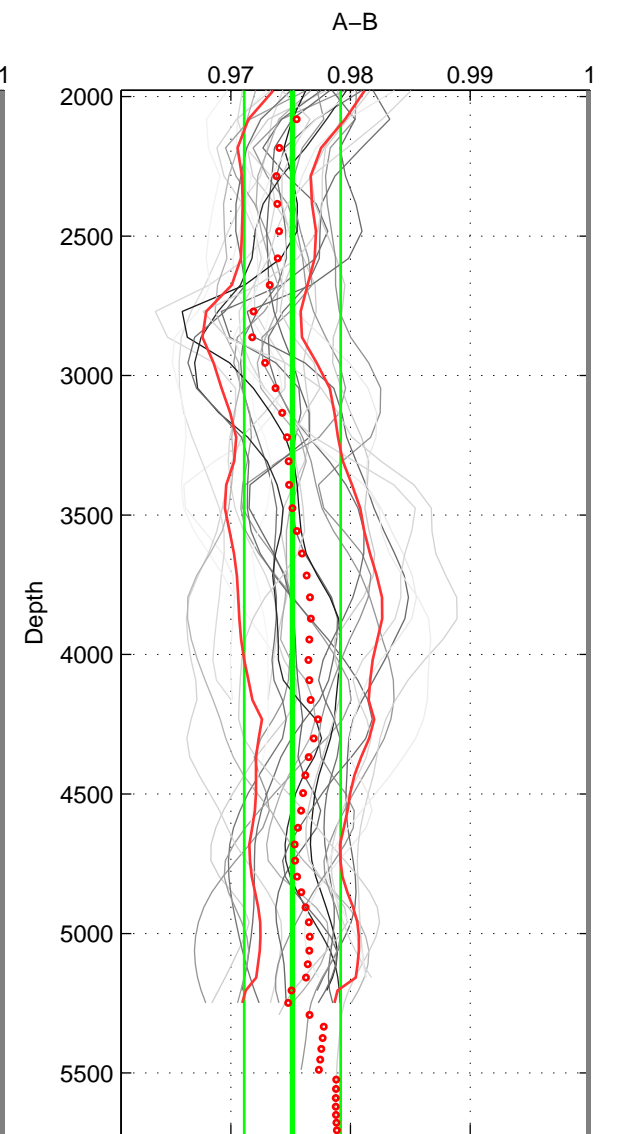

Cruise A (red). Date: May 2012 Cruisename: 246-33AT20120419  
 Cruise B (blue). Date: Feb 1998 Cruisename: 252-33RO19980123

\*\*\* "Favourite" values are means of spaces 1 2 3.

	Offset	O.StDev	Ratio	R.Stdev	Rating
SIGMA:	-6.493	0.953	0.975	0.004	5
THETA:	-6.540	0.945	0.975	0.004	5
DEPTH:	-6.382	1.042	0.975	0.004	5
FAV.:	-6.472	0.980	0.975	0.004	5

Profiles of A: 5  
 Profiles of B: 7  
 Diff profs : 27  
 WMoffset (A-B): -6.4929  
 WMoffset stdev: 0.95333  
 WMratio (A/B): 0.97467  
 WMratio stdev: 0.0036884

Quality (1-5): 5

Profiles of A: 5  
 Profiles of B: 7  
 Diff profs : 27  
 WMoffset (A-B): -6.5401  
 WMoffset stdev: 0.94471  
 WMratio (A/B): 0.9745  
 WMratio stdev: 0.003654

Quality (1-5): 5

Profiles of A: 5  
 Profiles of B: 7  
 Diff profs : 27  
 WMoffset (A-B): -6.382  
 WMoffset stdev: 1.0422  
 WMratio (A/B): 0.97515  
 WMratio stdev: 0.0040287

Quality (1-5): 5