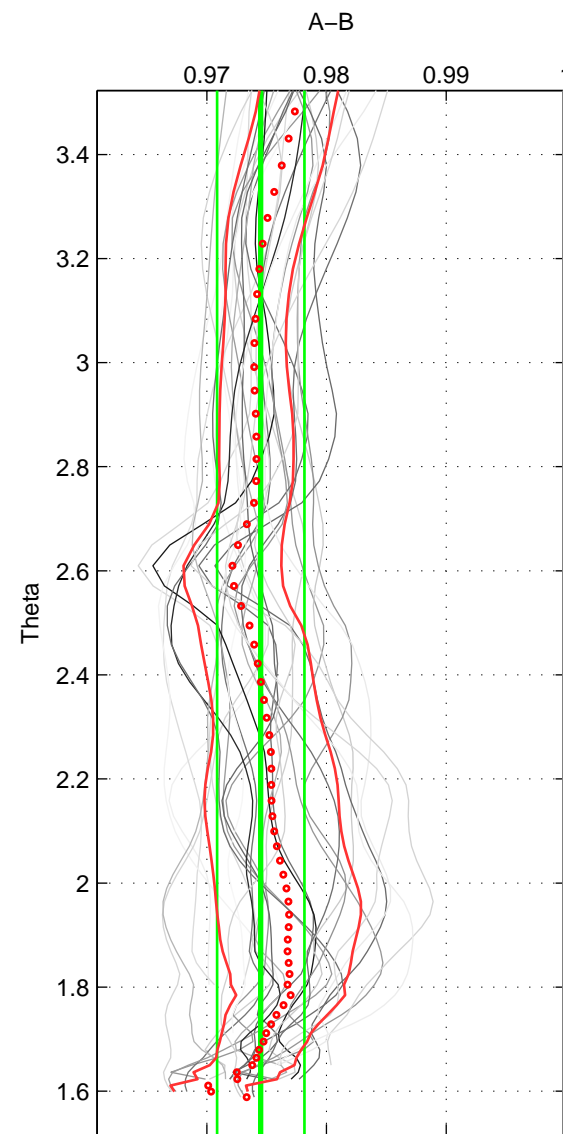

Cruise A (red). Date: May 2012 Cruisename: 246-33AT20120419  
 Cruise B (blue). Date: Feb 1998 Cruisename: 252-33RO19980123

\*\*\* "Favourite" values are means of spaces 1 2 3.

	Offset	O.StDev	Ratio	R.Stdev	Rating
SIGMA:	-6.493	0.953	0.975	0.004	5
THETA:	-6.540	0.945	0.975	0.004	5
DEPTH:	-6.382	1.042	0.975	0.004	5
FAV.:	-6.472	0.980	0.975	0.004	5

Profiles of A: 5  
 Profiles of B: 7  
 Diff profs : 27  
 WMoffset (A-B): -6.4929  
 WMoffset stdev: 0.95333  
 WMratio (A/B): 0.97467  
 WMratio stdev: 0.0036884

Quality (1-5): 5

Profiles of A: 5  
 Profiles of B: 7  
 Diff profs : 27  
 WMoffset (A-B): -6.5401  
 WMoffset stdev: 0.94471  
 WMratio (A/B): 0.9745  
 WMratio stdev: 0.003654

Quality (1-5): 5

Profiles of A: 5  
 Profiles of B: 7  
 Diff profs : 27  
 WMoffset (A-B): -6.382  
 WMoffset stdev: 1.0422  
 WMratio (A/B): 0.97515  
 WMratio stdev: 0.0040287

Quality (1-5): 5