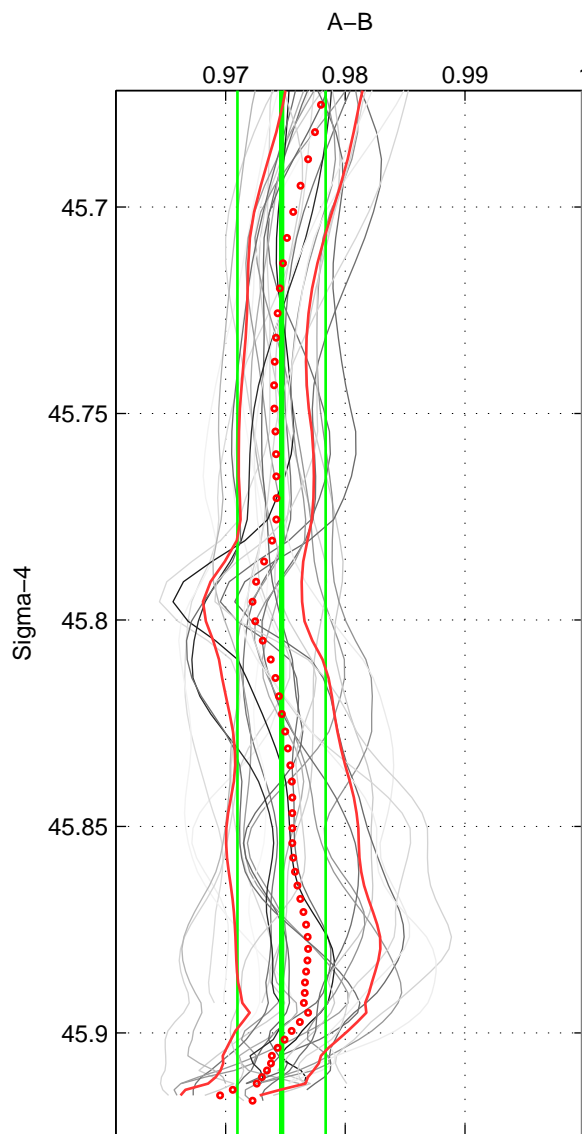

Cruise A (red). Date: May 2012 Cruisename: 246-33AT20120419  
 Cruise B (blue). Date: Feb 1998 Cruisename: 252-33RO19980123

\*\*\* "Favourite" values are means of spaces 1 2 3.

	Offset	O.StDev	Ratio	R.Stdev	Rating
SIGMA:	-6.493	0.953	0.975	0.004	5
THETA:	-6.540	0.945	0.975	0.004	5
DEPTH:	-6.382	1.042	0.975	0.004	5
FAV.:	-6.472	0.980	0.975	0.004	5

Profiles of A: 5  
 Profiles of B: 7  
 Diff profs : 27  
 WMoffset (A-B): -6.4929  
 WMoffset stdev: 0.95333  
 WMratio (A/B): 0.97467  
 WMratio stdev: 0.0036884

Quality (1-5): 5

Profiles of A: 5  
 Profiles of B: 7  
 Diff profs : 27  
 WMoffset (A-B): -6.5401  
 WMoffset stdev: 0.94471  
 WMratio (A/B): 0.9745  
 WMratio stdev: 0.003654

Quality (1-5): 5

Profiles of A: 5  
 Profiles of B: 7  
 Diff profs : 27  
 WMoffset (A-B): -6.382  
 WMoffset stdev: 1.0422  
 WMratio (A/B): 0.97515  
 WMratio stdev: 0.0040287

Quality (1-5): 5