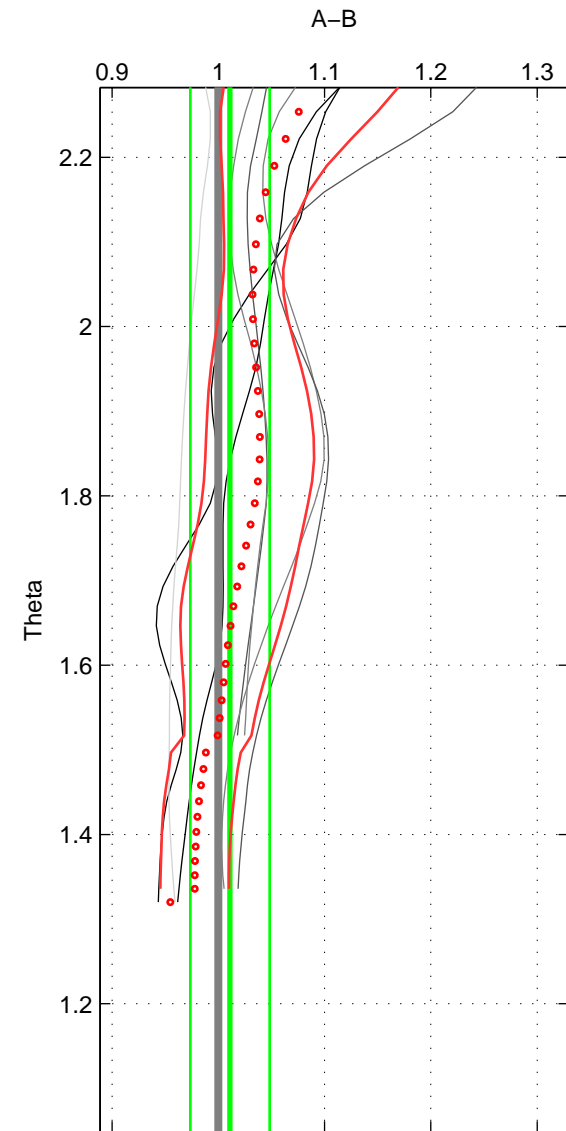

Cruise A (red). Date: Jun 1999 Cruisename: 569-49HO19990622

Cruise B (blue). Date: Jun 2001 Cruisename: 591-49NZ20010604

\*\*\* "Favourite" values are those of space 2.

	Offset	O.StDev	Ratio	R.Stdev	Rating
SIGMA:	1.964	2.252	1.032	0.037	4
THETA:	1.340	2.629	1.011	0.037	5
DEPTH:	-2.740	4.968	0.991	0.058	3
FAV.:	1.340	2.629	1.011	0.037	5

Profiles of A: 3  
 Profiles of B: 7  
 Diff profs : 7  
 WMoffset (A-B): 1.9644  
 WMoffset stdev: 2.2524  
 WMratio (A/B): 1.032  
 WMratio stdev: 0.036952

Quality (1-5): 4

Profiles of A: 3  
 Profiles of B: 7  
 Diff profs : 7  
 WMoffset (A-B): 1.3396  
 WMoffset stdev: 2.6288  
 WMratio (A/B): 1.0109  
 WMratio stdev: 0.03733

Quality (1-5): 5

Profiles of A: 3  
 Profiles of B: 7  
 Diff profs : 7  
 WMoffset (A-B): -2.7395  
 WMoffset stdev: 4.968  
 WMratio (A/B): 0.99061  
 WMratio stdev: 0.057523

Quality (1-5): 3

Please note that statistics are bad.