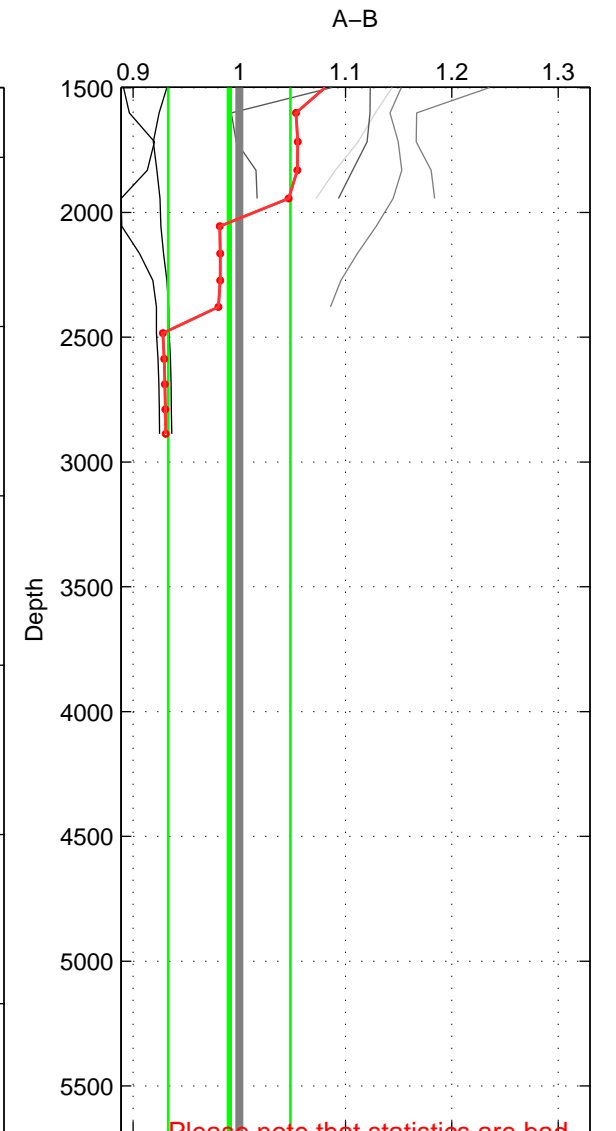

Cruise A (red). Date: Jun 1999 Cruisename: 569-49HO19990622

Cruise B (blue). Date: Jun 2001 Cruisename: 591-49NZ20010604

\*\*\* "Favourite" values are those of space 2.

	Offset	O.StDev	Ratio	R.Stdev	Rating
SIGMA:	1.964	2.252	1.032	0.037	4
THETA:	1.340	2.629	1.011	0.037	5
DEPTH:	-2.740	4.968	0.991	0.058	3
FAV.:	1.340	2.629	1.011	0.037	5

Profiles of A: 3  
 Profiles of B: 7  
 Diff profs : 7  
 WMoffset (A-B): 1.9644  
 WMoffset stdev: 2.2524  
 WMratio (A/B): 1.032  
 WMratio stdev: 0.036952

Quality (1-5): 4

Profiles of A: 3  
 Profiles of B: 7  
 Diff profs : 7  
 WMoffset (A-B): 1.3396  
 WMoffset stdev: 2.6288  
 WMratio (A/B): 1.0109  
 WMratio stdev: 0.03733

Quality (1-5): 5

Profiles of A: 3  
 Profiles of B: 7  
 Diff profs : 7  
 WMoffset (A-B): -2.7395  
 WMoffset stdev: 4.968  
 WMratio (A/B): 0.99061  
 WMratio stdev: 0.057523

Quality (1-5): 3

Please note that statistics are bad.