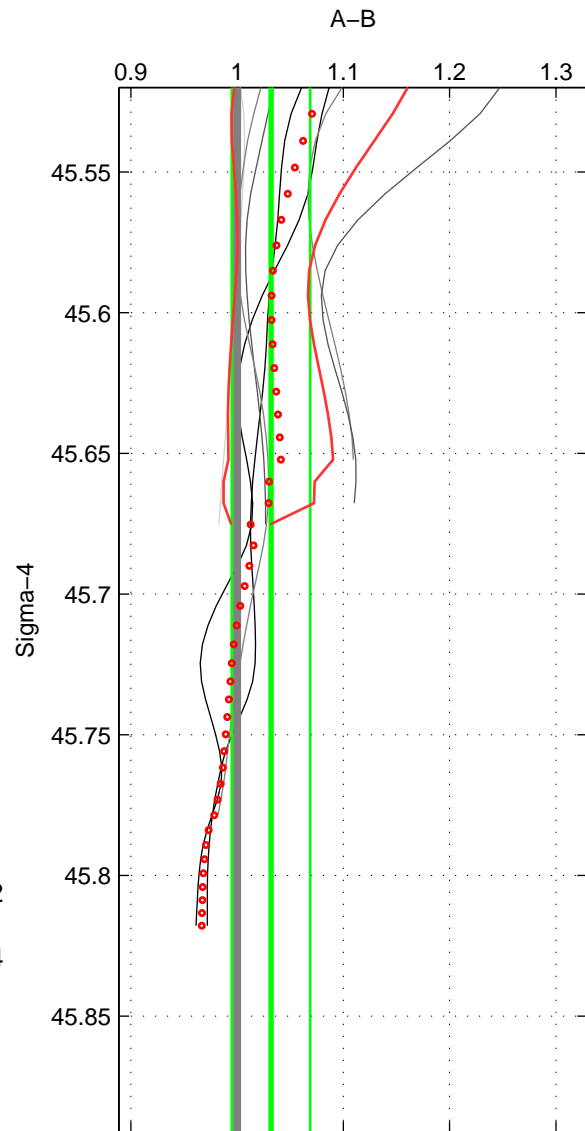

Cruise A (red). Date: Jun 1999 Cruisename: 569-49HO19990622

Cruise B (blue). Date: Jun 2001 Cruisename: 591-49NZ20010604

\*\*\* "Favourite" values are those of space 2.

	Offset	O.StDev	Ratio	R.Stdev	Rating
SIGMA:	1.964	2.252	1.032	0.037	4
THETA:	1.340	2.629	1.011	0.037	5
DEPTH:	-2.740	4.968	0.991	0.058	3
FAV.:	1.340	2.629	1.011	0.037	5

Profiles of A: 3  
 Profiles of B: 7  
 Diff profs : 7  
 WMoffset (A-B): 1.9644  
 WMoffset stdev: 2.2524  
 WMratio (A/B): 1.032  
 WMratio stdev: 0.036952

Quality (1-5): 4

Profiles of A: 3  
 Profiles of B: 7  
 Diff profs : 7  
 WMoffset (A-B): 1.3396  
 WMoffset stdev: 2.6288  
 WMratio (A/B): 1.0109  
 WMratio stdev: 0.03733

Quality (1-5): 5

Profiles of A: 3  
 Profiles of B: 7  
 Diff profs : 7  
 WMoffset (A-B): -2.7395  
 WMoffset stdev: 4.968  
 WMratio (A/B): 0.99061  
 WMratio stdev: 0.057523

Quality (1-5): 3

Please note that statistics are bad.