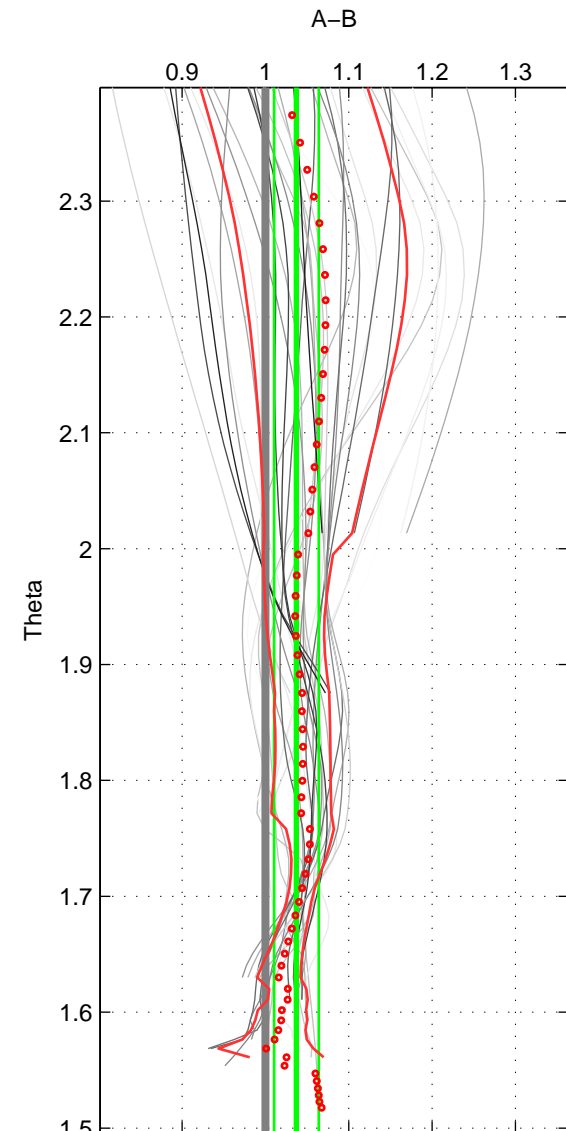

Cruise A (red). Date: Aug 1985 Cruisename: 496-325019850804

Cruise B (blue). Date: May 2007 Cruisename: 509-32WC20070511

*** "Favourite" values are means of spaces 1 2 3.

	Offset	O.StDev	Ratio	R.Stdev	Rating
SIGMA:	3.385	1.592	1.059	0.028	4
THETA:	2.295	1.739	1.037	0.027	4
DEPTH:	3.393	1.838	1.055	0.028	4
FAV. :	3.025	1.723	1.051	0.028	4

Profiles of A: 9
 Profiles of B: 6
 Diff profs : 33
 WMoffset (A-B): 3.3854
 WMoffset stdev: 1.5915
 WMratio (A/B): 1.0595
 WMratio stdev: 0.027896

Quality (1-5): 4

Profiles of A: 9
 Profiles of B: 6
 Diff profs : 33
 WMoffset (A-B): 2.2949
 WMoffset stdev: 1.7386
 WMratio (A/B): 1.0372
 WMratio stdev: 0.026836

Quality (1-5): 4

Profiles of A: 9
 Profiles of B: 6
 Diff profs : 33
 WMoffset (A-B): 3.3934
 WMoffset stdev: 1.8385
 WMratio (A/B): 1.0551
 WMratio stdev: 0.02831

Quality (1-5): 4