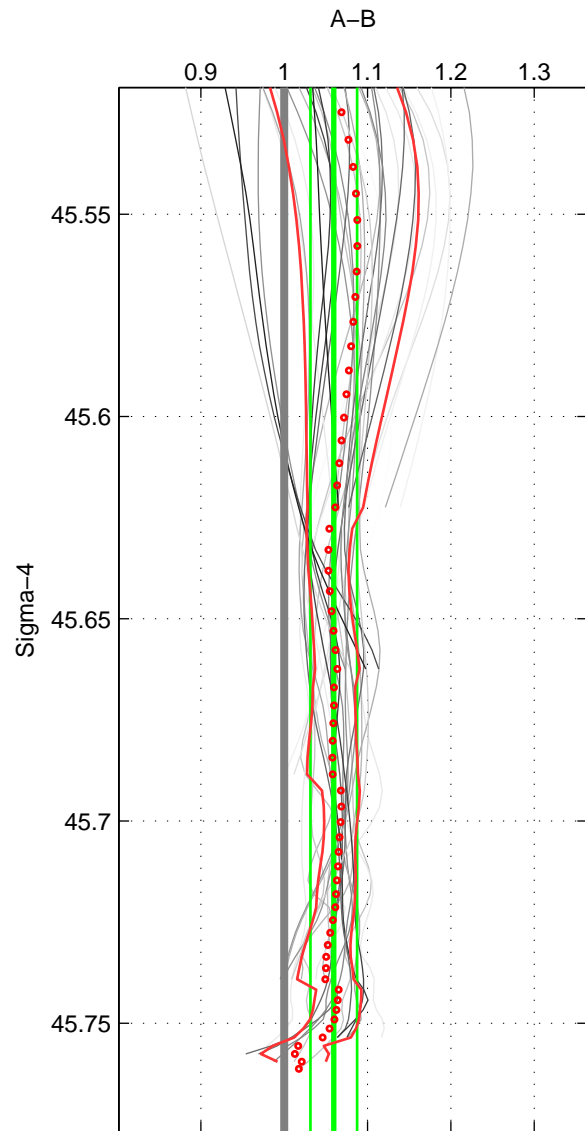

Cruise A (red). Date: Aug 1985 Cruisename: 496-325019850804

Cruise B (blue). Date: May 2007 Cruisename: 509-32WC20070511

*** "Favourite" values are means of spaces 1 2 3.

	Offset	O.StDev	Ratio	R.Stdev	Rating
SIGMA:	3.385	1.592	1.059	0.028	4
THETA:	2.295	1.739	1.037	0.027	4
DEPTH:	3.393	1.838	1.055	0.028	4
FAV. :	3.025	1.723	1.051	0.028	4

Profiles of A: 9
 Profiles of B: 6
 Diff profs : 33
 WMoffset (A-B): 3.3854
 WMoffset stdev: 1.5915
 WMratio (A/B): 1.0595
 WMratio stdev: 0.027896

Quality (1-5): 4

Profiles of A: 9
 Profiles of B: 6
 Diff profs : 33
 WMoffset (A-B): 2.2949
 WMoffset stdev: 1.7386
 WMratio (A/B): 1.0372
 WMratio stdev: 0.026836

Quality (1-5): 4

Profiles of A: 9
 Profiles of B: 6
 Diff profs : 33
 WMoffset (A-B): 3.3934
 WMoffset stdev: 1.8385
 WMratio (A/B): 1.0551
 WMratio stdev: 0.02831

Quality (1-5): 4