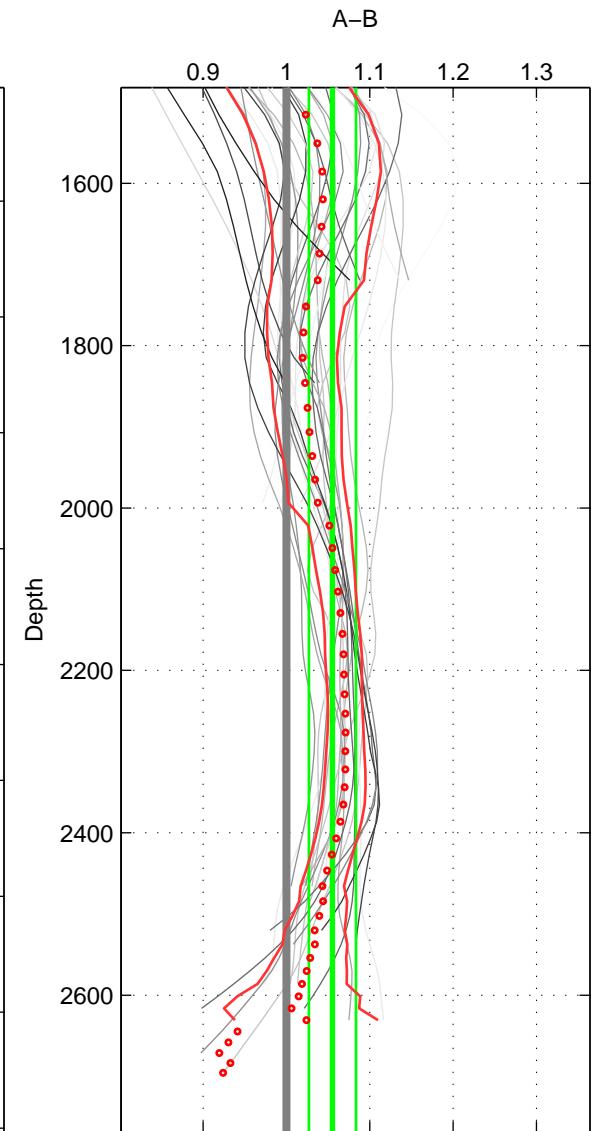

Cruise A (red). Date: Aug 1985 Cruisename: 496-325019850804

Cruise B (blue). Date: May 2007 Cruisename: 509-32WC20070511

*** "Favourite" values are means of spaces 1 2 3.

	Offset	O.StDev	Ratio	R.Stdev	Rating
SIGMA:	3.385	1.592	1.059	0.028	4
THETA:	2.295	1.739	1.037	0.027	4
DEPTH:	3.393	1.838	1.055	0.028	4
FAV. :	3.025	1.723	1.051	0.028	4

Profiles of A: 9
 Profiles of B: 6
 Diff profs : 33
 WMoffset (A-B): 3.3854
 WMoffset stdev: 1.5915
 WMratio (A/B): 1.0595
 WMratio stdev: 0.027896

Quality (1-5): 4

Profiles of A: 9
 Profiles of B: 6
 Diff profs : 33
 WMoffset (A-B): 2.2949
 WMoffset stdev: 1.7386
 WMratio (A/B): 1.0372
 WMratio stdev: 0.026836

Quality (1-5): 4

Profiles of A: 9
 Profiles of B: 6
 Diff profs : 33
 WMoffset (A-B): 3.3934
 WMoffset stdev: 1.8385
 WMratio (A/B): 1.0551
 WMratio stdev: 0.02831

Quality (1-5): 4