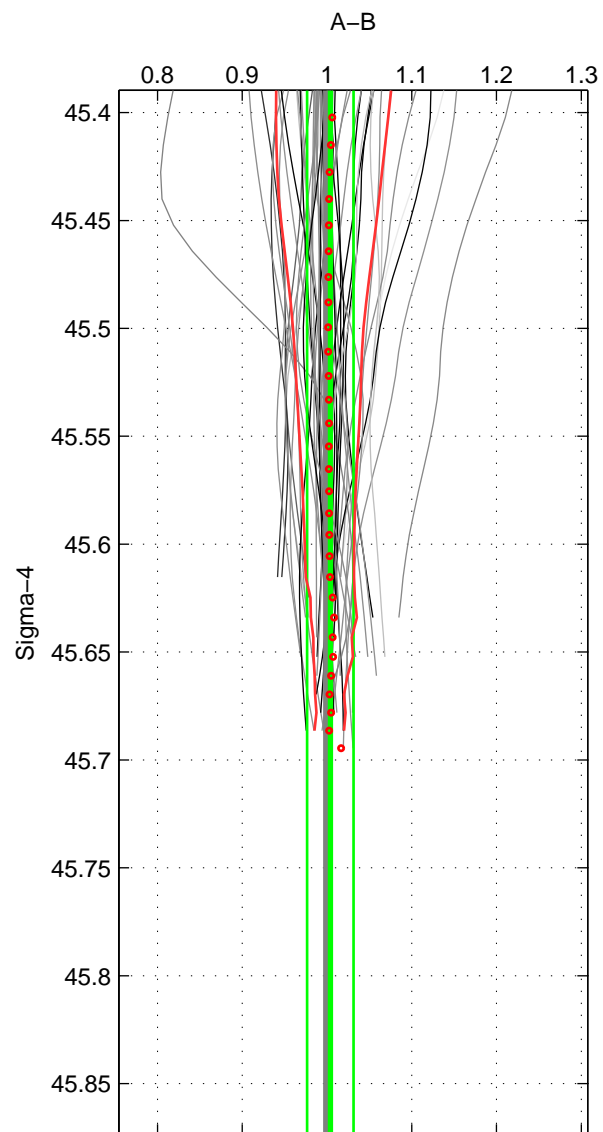

Cruise A (red). Date: Jul 2001 Cruisename: 656-49UF20010710

Cruise B (blue). Date: Jul 2003 Cruisename: 701-49UP20030714

*** "Favourite" values are means of spaces 1 2.

	Offset	O.StDev	Ratio	R.Stdev	Rating
SIGMA:	0.310	2.821	1.004	0.027	5
THETA:	0.380	3.231	1.005	0.032	5
DEPTH:	1.210	0.430	1.014	0.004	3
FAV.:	0.345	3.026	1.004	0.030	5

Profiles of A: 34
 Profiles of B: 14
 Diff profs : 46
 WMoffset (A-B): 0.31014
 WMoffset stdev: 2.8209
 WMratio (A/B): 1.0039
 WMratio stdev: 0.027356

Quality (1-5): 5

Profiles of A: 34
 Profiles of B: 14
 Diff profs : 46
 WMoffset (A-B): 0.37986
 WMoffset stdev: 3.2308
 WMratio (A/B): 1.0046
 WMratio stdev: 0.031694

Quality (1-5): 5

Profiles of A: 34
 Profiles of B: 14
 Diff profs : 46
 WMoffset (A-B): 1.2097
 WMoffset stdev: 0.43027
 WMratio (A/B): 1.0142
 WMratio stdev: 0.0039952

Quality (1-5): 3

Please note that statistics are bad.