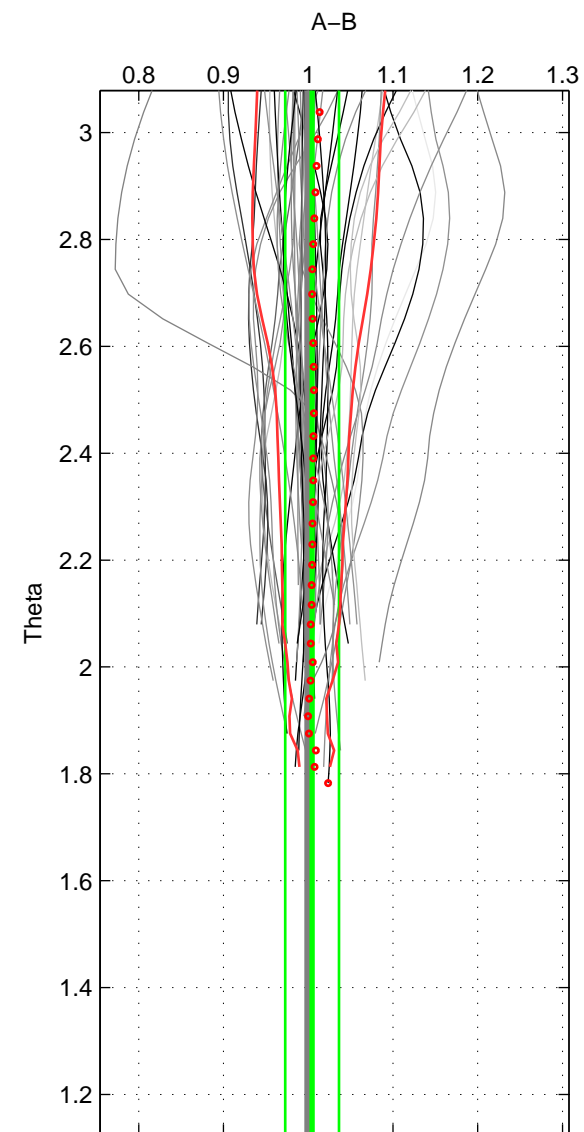

Cruise A (red). Date: Jul 2001 Cruisename: 656-49UF20010710

Cruise B (blue). Date: Jul 2003 Cruisename: 701-49UP20030714

*** "Favourite" values are means of spaces 1 2.

	Offset	O.StDev	Ratio	R.Stdev	Rating
SIGMA:	0.310	2.821	1.004	0.027	5
THETA:	0.380	3.231	1.005	0.032	5
DEPTH:	1.210	0.430	1.014	0.004	3
FAV.:	0.345	3.026	1.004	0.030	5

Profiles of A: 34
 Profiles of B: 14
 Diff profs : 46
 WMoffset (A-B): 0.31014
 WMoffset stdev: 2.8209
 WMratio (A/B): 1.0039
 WMratio stdev: 0.027356

Quality (1-5): 5

Profiles of A: 34
 Profiles of B: 14
 Diff profs : 46
 WMoffset (A-B): 0.37986
 WMoffset stdev: 3.2308
 WMratio (A/B): 1.0046
 WMratio stdev: 0.031694

Quality (1-5): 5

Profiles of A: 34
 Profiles of B: 14
 Diff profs : 46
 WMoffset (A-B): 1.2097
 WMoffset stdev: 0.43027
 WMratio (A/B): 1.0142
 WMratio stdev: 0.0039952

Quality (1-5): 3

Please note that statistics are bad.