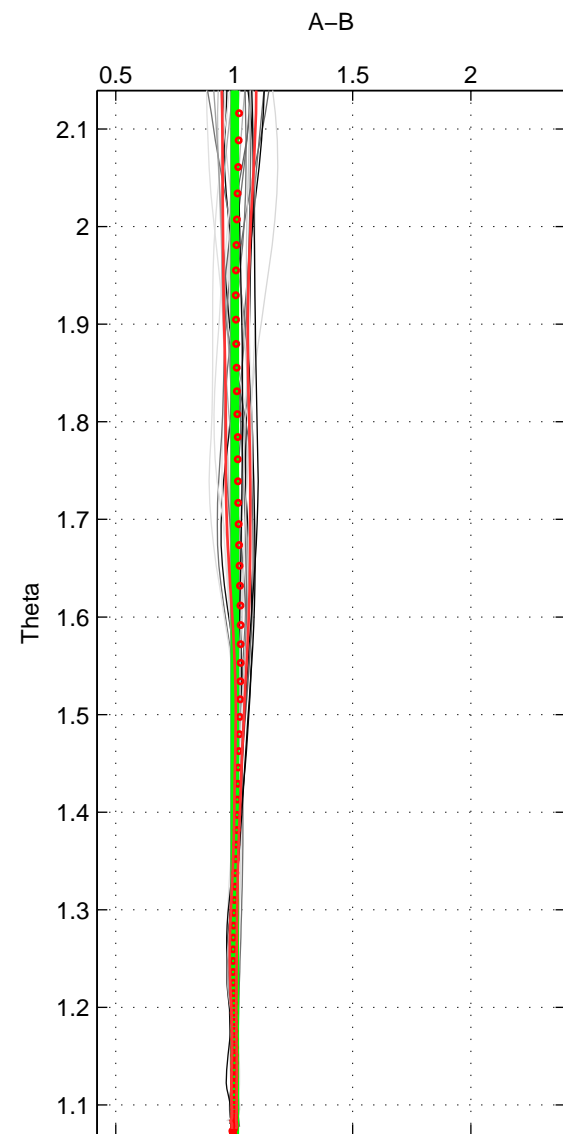

Cruise A (red). Date: Jun 1999 Cruisename: 578-49K619990523

Cruise B (blue). Date: Jun 2001 Cruisename: 591-49NZ20010604

*** "Favourite" values are means of spaces 1 2 3.

	Offset	O.StDev	Ratio	R.Stdev	Rating
SIGMA:	0.300	1.600	1.001	0.011	5
THETA:	0.487	1.754	1.003	0.012	5
DEPTH:	-0.373	1.910	0.997	0.012	5
FAV.:	0.138	1.755	1.001	0.012	5

Profiles of A: 16
 Profiles of B: 7
 Diff profs : 31
 WMoffset (A-B): 0.3
 WMoffset stdev: 1.6002
 WMratio (A/B): 1.0015
 WMratio stdev: 0.01102

Quality (1-5): 5

Profiles of A: 16
 Profiles of B: 7
 Diff profs : 31
 WMoffset (A-B): 0.48698
 WMoffset stdev: 1.7543
 WMratio (A/B): 1.0028
 WMratio stdev: 0.012285

Quality (1-5): 5

Profiles of A: 16
 Profiles of B: 7
 Diff profs : 31
 WMoffset (A-B): -0.37324
 WMoffset stdev: 1.91
 WMratio (A/B): 0.9974
 WMratio stdev: 0.011931

Quality (1-5): 5