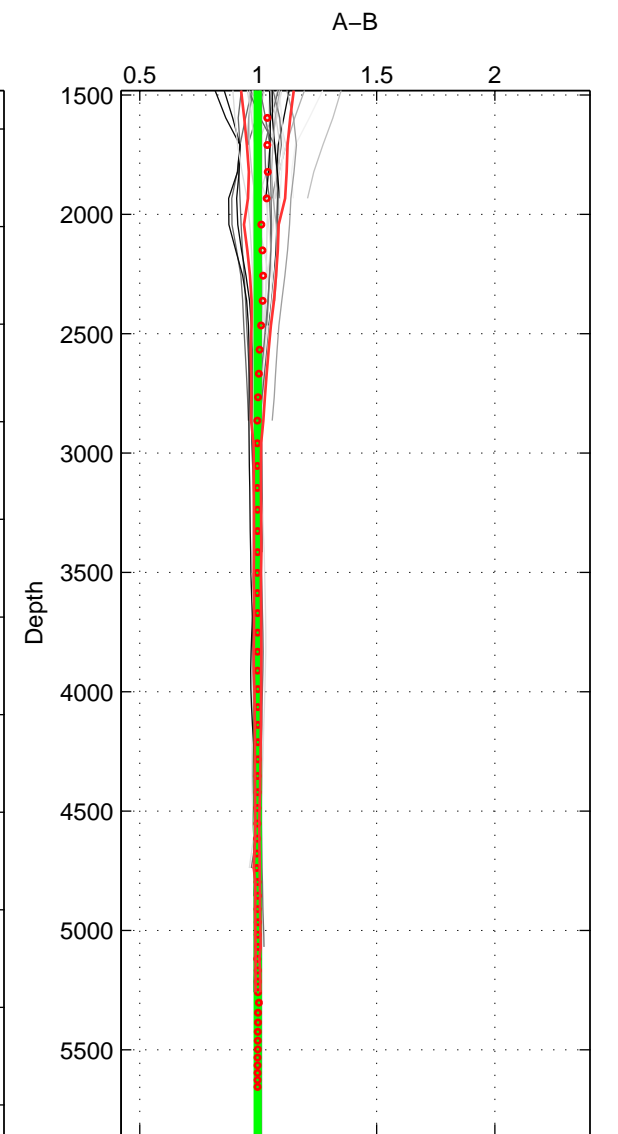

Cruise A (red). Date: Jun 1999 Cruisename: 578-49K619990523

Cruise B (blue). Date: Jun 2001 Cruisename: 591-49NZ20010604

*** "Favourite" values are means of spaces 1 2 3.

	Offset	O.StDev	Ratio	R.Stdev	Rating
SIGMA:	0.300	1.600	1.001	0.011	5
THETA:	0.487	1.754	1.003	0.012	5
DEPTH:	-0.373	1.910	0.997	0.012	5
FAV.:	0.138	1.755	1.001	0.012	5

Profiles of A: 16
 Profiles of B: 7
 Diff profs : 31
 WMoffset (A-B): 0.3
 WMoffset stdev: 1.6002
 WMratio (A/B): 1.0015
 WMratio stdev: 0.01102

Quality (1-5): 5

Profiles of A: 16
 Profiles of B: 7
 Diff profs : 31
 WMoffset (A-B): 0.48698
 WMoffset stdev: 1.7543
 WMratio (A/B): 1.0028
 WMratio stdev: 0.012285

Quality (1-5): 5

Profiles of A: 16
 Profiles of B: 7
 Diff profs : 31
 WMoffset (A-B): -0.37324
 WMoffset stdev: 1.91
 WMratio (A/B): 0.9974
 WMratio stdev: 0.011931

Quality (1-5): 5