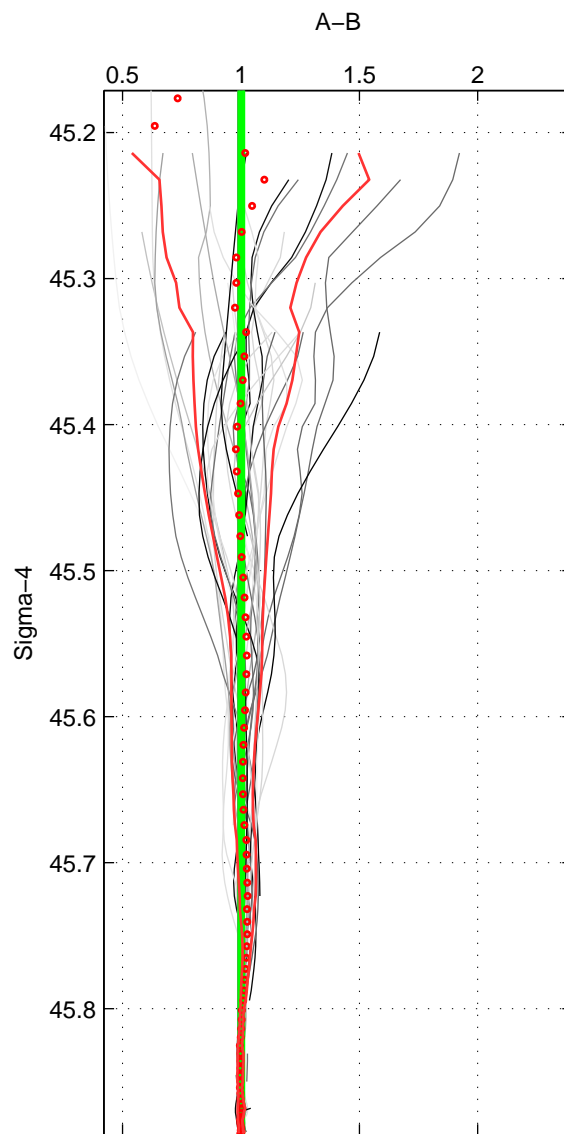

Cruise A (red). Date: Jun 1999 Cruisename: 578-49K619990523

Cruise B (blue). Date: Jun 2001 Cruisename: 591-49NZ20010604

*** "Favourite" values are means of spaces 1 2 3.

	Offset	O.StDev	Ratio	R.Stdev	Rating
SIGMA:	0.300	1.600	1.001	0.011	5
THETA:	0.487	1.754	1.003	0.012	5
DEPTH:	-0.373	1.910	0.997	0.012	5
FAV.:	0.138	1.755	1.001	0.012	5

Profiles of A: 16
 Profiles of B: 7
 Diff profs : 31
 WMoffset (A-B): 0.3
 WMoffset stdev: 1.6002
 WMratio (A/B): 1.0015
 WMratio stdev: 0.01102

Quality (1-5): 5

Profiles of A: 16
 Profiles of B: 7
 Diff profs : 31
 WMoffset (A-B): 0.48698
 WMoffset stdev: 1.7543
 WMratio (A/B): 1.0028
 WMratio stdev: 0.012285

Quality (1-5): 5

Profiles of A: 16
 Profiles of B: 7
 Diff profs : 31
 WMoffset (A-B): -0.37324
 WMoffset stdev: 1.91
 WMratio (A/B): 0.9974
 WMratio stdev: 0.011931

Quality (1-5): 5