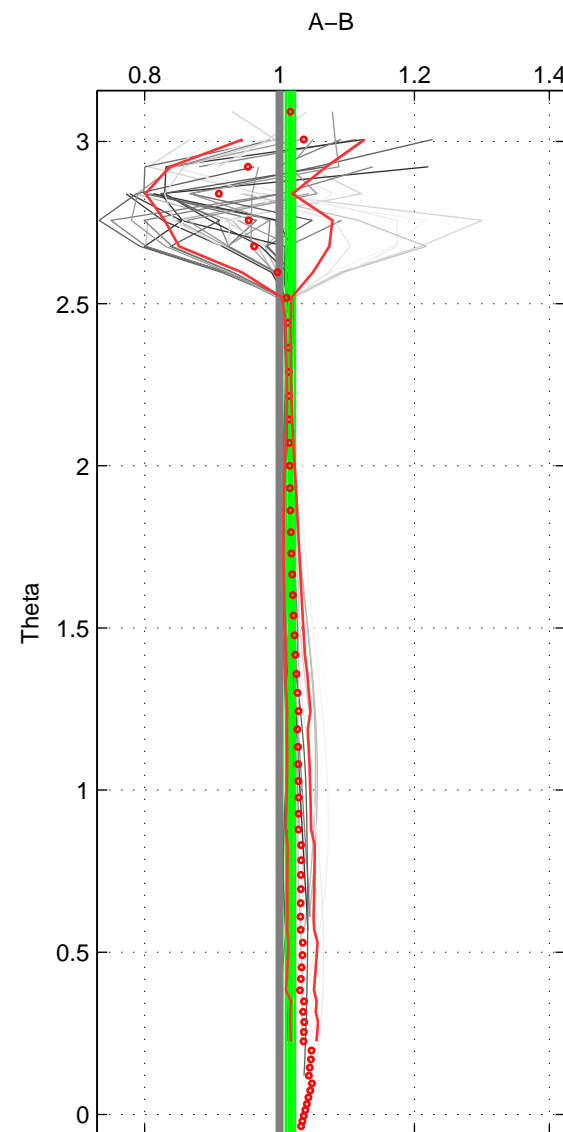

Cruise A (red). Date: Jan 1993 Cruisename: 144-06MT19921227

Cruise B (blue). Date: Apr 2013 Cruisename: 218-29HE20130320

\*\*\* "Favourite" values are means of spaces 1 2 3.

	Offset	O.StDev	Ratio	R.Stdev	Rating
SIGMA:	3.479	1.539	1.014	0.006	5
THETA:	3.997	1.665	1.016	0.007	5
DEPTH:	2.914	1.823	1.012	0.007	5
FAV.:	3.463	1.676	1.014	0.007	5

Profiles of A: 8  
 Profiles of B: 6  
 Diff profs: 36  
 WMoffset (A-B): 3.4789  
 WMoffset stdev: 1.5391  
 WMratio (A/B): 1.0141  
 WMratio stdev: 0.0062179

Quality (1-5): 5

Profiles of A: 9  
 Profiles of B: 6  
 Diff profs: 40  
 WMoffset (A-B): 3.9971  
 WMoffset stdev: 1.665  
 WMratio (A/B): 1.0161  
 WMratio stdev: 0.0066764

Quality (1-5): 5

Profiles of A: 9  
 Profiles of B: 6  
 Diff profs: 40  
 WMoffset (A-B): 2.9142  
 WMoffset stdev: 1.8233  
 WMratio (A/B): 1.0118  
 WMratio stdev: 0.0072854

Quality (1-5): 5