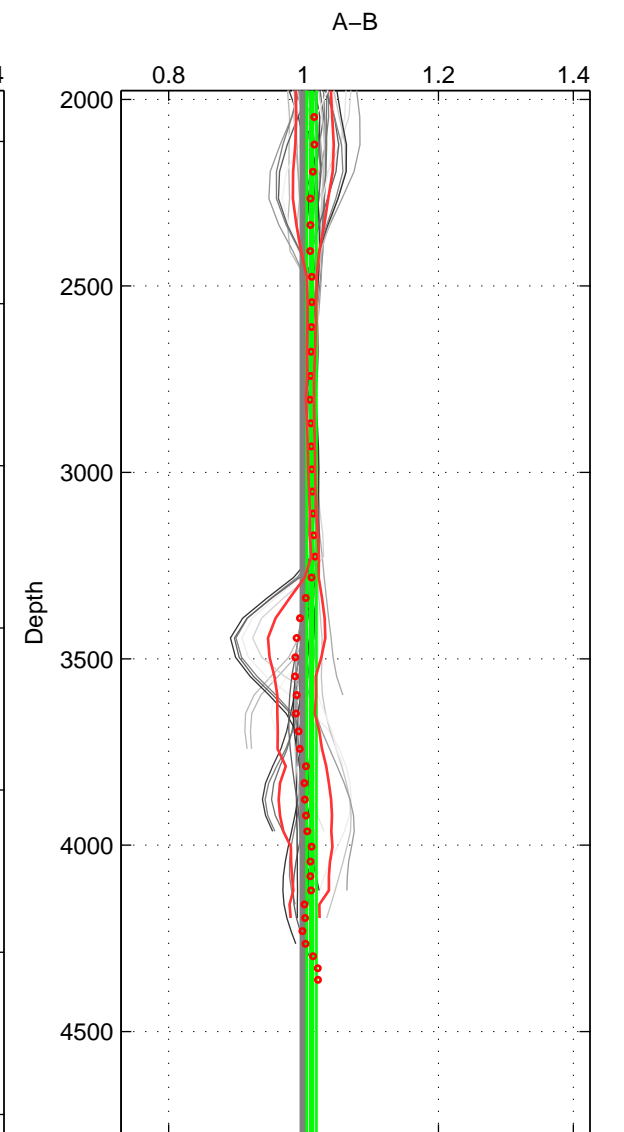

Cruise A (red). Date: Jan 1993 Cruisename: 144-06MT19921227

Cruise B (blue). Date: Apr 2013 Cruisename: 218-29HE20130320

\*\*\* "Favourite" values are means of spaces 1 2 3.

	Offset	O.StDev	Ratio	R.Stdev	Rating
SIGMA:	3.479	1.539	1.014	0.006	5
THETA:	3.997	1.665	1.016	0.007	5
DEPTH:	2.914	1.823	1.012	0.007	5
FAV.:	3.463	1.676	1.014	0.007	5

Profiles of A: 8  
 Profiles of B: 6  
 Diff profs: 36  
 WMoffset (A-B): 3.4789  
 WMoffset stdev: 1.5391  
 WMratio (A/B): 1.0141  
 WMratio stdev: 0.0062179

Quality (1-5): 5

Profiles of A: 9  
 Profiles of B: 6  
 Diff profs: 40  
 WMoffset (A-B): 3.9971  
 WMoffset stdev: 1.665  
 WMratio (A/B): 1.0161  
 WMratio stdev: 0.0066764

Quality (1-5): 5

Profiles of A: 9  
 Profiles of B: 6  
 Diff profs: 40  
 WMoffset (A-B): 2.9142  
 WMoffset stdev: 1.8233  
 WMratio (A/B): 1.0118  
 WMratio stdev: 0.0072854

Quality (1-5): 5