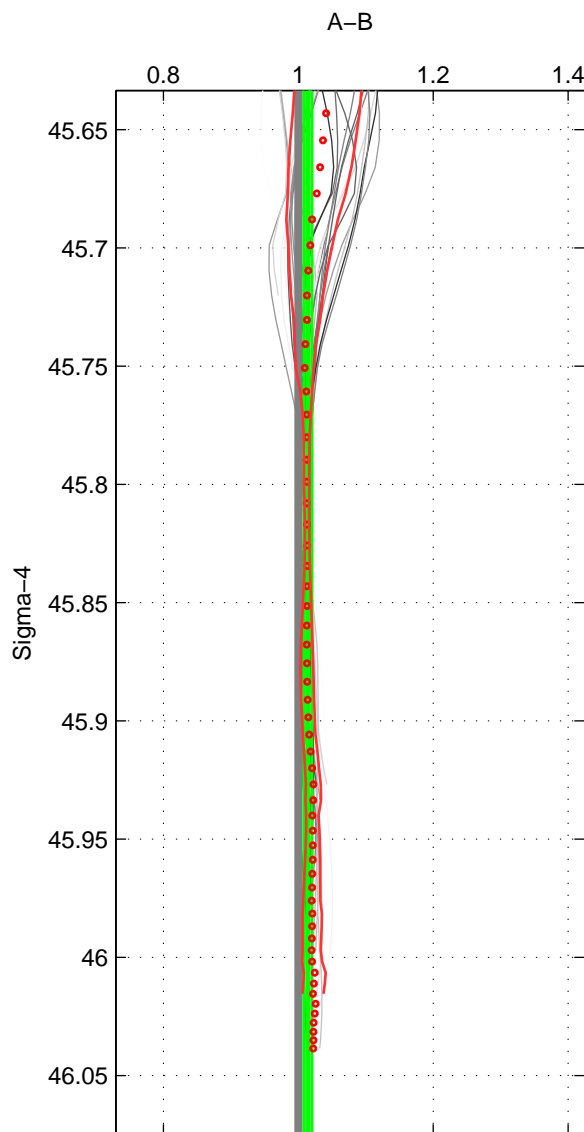

Cruise A (red). Date: Jan 1993 Cruisename: 144-06MT19921227

Cruise B (blue). Date: Apr 2013 Cruisename: 218-29HE20130320

\*\*\* "Favourite" values are means of spaces 1 2 3.

	Offset	O.StDev	Ratio	R.Stdev	Rating
SIGMA:	3.479	1.539	1.014	0.006	5
THETA:	3.997	1.665	1.016	0.007	5
DEPTH:	2.914	1.823	1.012	0.007	5
FAV.:	3.463	1.676	1.014	0.007	5

Profiles of A: 8  
 Profiles of B: 6  
 Diff profs: 36  
 WMoffset (A-B): 3.4789  
 WMoffset stdev: 1.5391  
 WMratio (A/B): 1.0141  
 WMratio stdev: 0.0062179

Quality (1-5): 5

Profiles of A: 9  
 Profiles of B: 6  
 Diff profs: 40  
 WMoffset (A-B): 3.9971  
 WMoffset stdev: 1.665  
 WMratio (A/B): 1.0161  
 WMratio stdev: 0.0066764

Quality (1-5): 5

Profiles of A: 9  
 Profiles of B: 6  
 Diff profs: 40  
 WMoffset (A-B): 2.9142  
 WMoffset stdev: 1.8233  
 WMratio (A/B): 1.0118  
 WMratio stdev: 0.0072854

Quality (1-5): 5