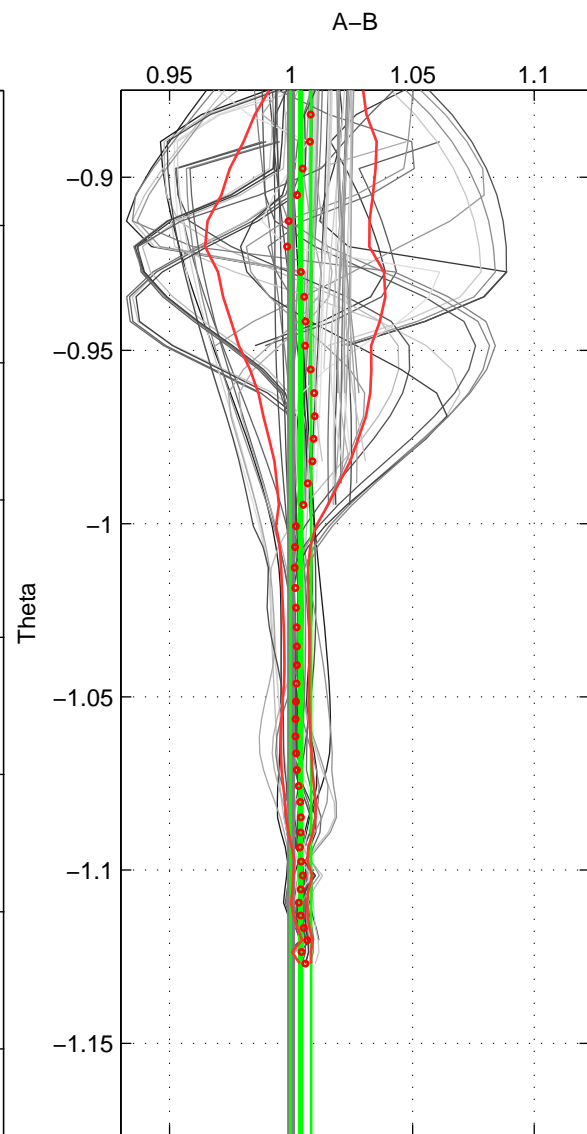

Cruise A (red). Date: Jun 2001 Cruisename: 79-58AA20010527

Cruise B (blue). Date: Nov 1996 Cruisename: 95-58JH19961030

*** "Favourite" values are means of spaces 1 2 3.

	Offset	O.StDev	Ratio	R.Stdev	Rating
SIGMA:	0.849	1.345	1.003	0.004	4
THETA:	1.193	1.285	1.004	0.004	4
DEPTH:	0.095	0.865	1.000	0.003	4
FAV.:	0.712	1.165	1.002	0.004	4

Profiles of A: 15
 Profiles of B: 18
 Diff profs : 67
 WMoffset (A-B): 0.849
 WMoffset stdev: 1.3452
 WMratio (A/B): 1.0028
 WMratio stdev: 0.0044394

Quality (1-5): 4

Profiles of A: 18
 Profiles of B: 18
 Diff profs : 81
 WMoffset (A-B): 1.1932
 WMoffset stdev: 1.2854
 WMratio (A/B): 1.004
 WMratio stdev: 0.0042532

Quality (1-5): 4

Profiles of A: 15
 Profiles of B: 18
 Diff profs : 67
 WMoffset (A-B): 0.095154
 WMoffset stdev: 0.86518
 WMratio (A/B): 1.0003
 WMratio stdev: 0.002834

Quality (1-5): 4