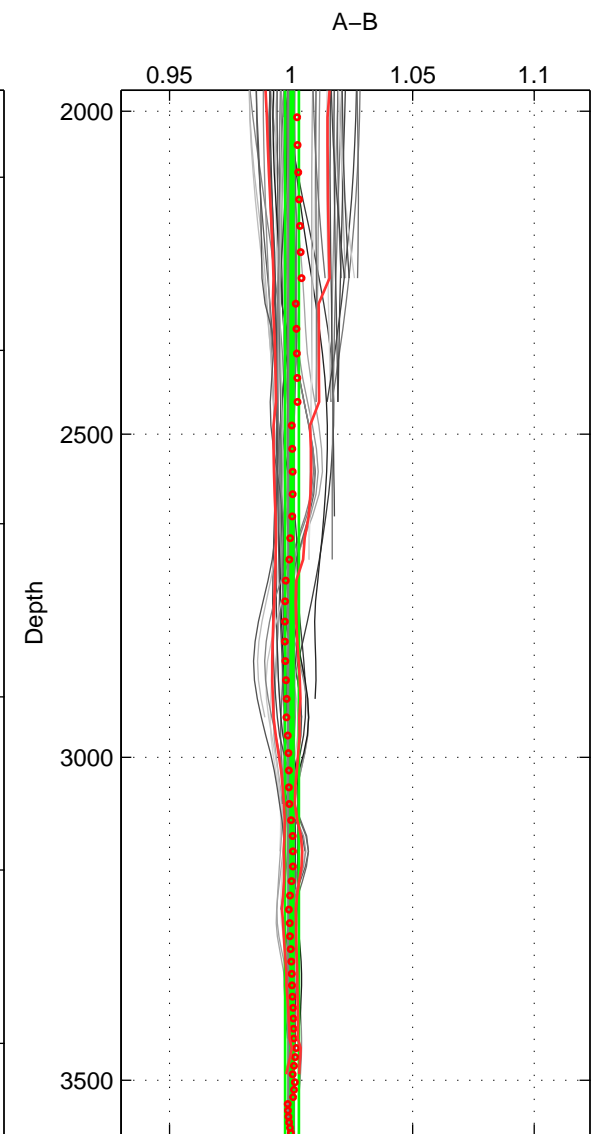

Cruise A (red). Date: Jun 2001 Cruisename: 79-58AA20010527

Cruise B (blue). Date: Nov 1996 Cruisename: 95-58JH19961030

*** "Favourite" values are means of spaces 1 2 3.

	Offset	O.StDev	Ratio	R.Stdev	Rating
SIGMA:	0.849	1.345	1.003	0.004	4
THETA:	1.193	1.285	1.004	0.004	4
DEPTH:	0.095	0.865	1.000	0.003	4
FAV.:	0.712	1.165	1.002	0.004	4

Profiles of A: 15
 Profiles of B: 18
 Diff profs : 67
 WMoffset (A-B): 0.849
 WMoffset stdev: 1.3452
 WMratio (A/B): 1.0028
 WMratio stdev: 0.0044394

Quality (1-5): 4

Profiles of A: 18
 Profiles of B: 18
 Diff profs : 81
 WMoffset (A-B): 1.1932
 WMoffset stdev: 1.2854
 WMratio (A/B): 1.004
 WMratio stdev: 0.0042532

Quality (1-5): 4

Profiles of A: 15
 Profiles of B: 18
 Diff profs : 67
 WMoffset (A-B): 0.095154
 WMoffset stdev: 0.86518
 WMratio (A/B): 1.0003
 WMratio stdev: 0.002834

Quality (1-5): 4