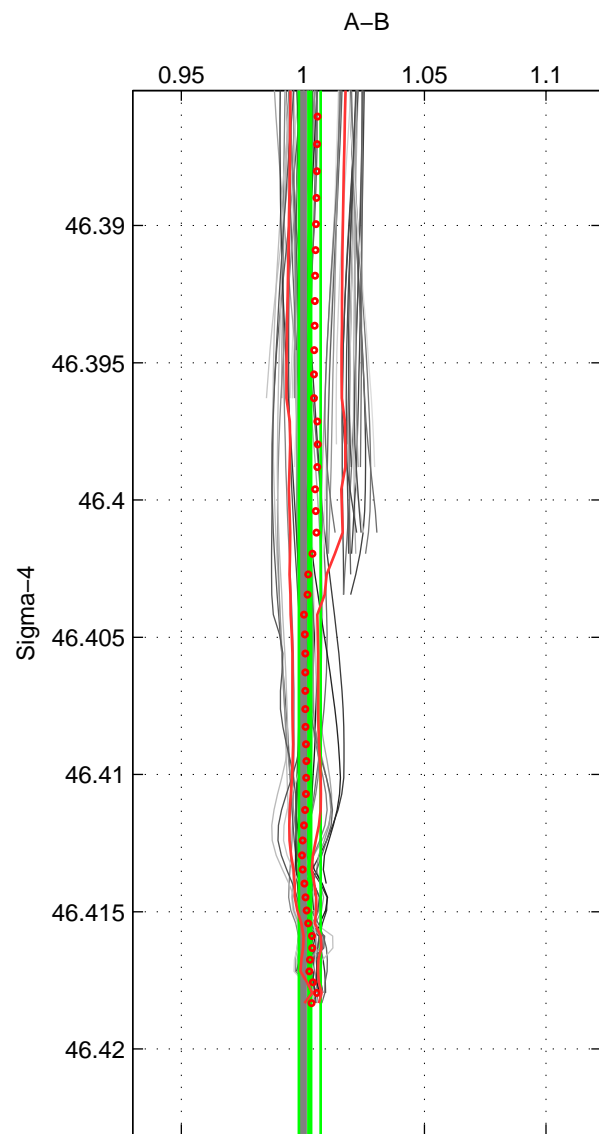

Cruise A (red). Date: Jun 2001 Cruisename: 79-58AA20010527

Cruise B (blue). Date: Nov 1996 Cruisename: 95-58JH19961030

*** "Favourite" values are means of spaces 1 2 3.

	Offset	O.StDev	Ratio	R.Stdev	Rating
SIGMA:	0.849	1.345	1.003	0.004	4
THETA:	1.193	1.285	1.004	0.004	4
DEPTH:	0.095	0.865	1.000	0.003	4
FAV.:	0.712	1.165	1.002	0.004	4

Profiles of A: 15
 Profiles of B: 18
 Diff profs : 67
 WMoffset (A-B): 0.849
 WMoffset stdev: 1.3452
 WMratio (A/B): 1.0028
 WMratio stdev: 0.0044394

Quality (1-5): 4

Profiles of A: 18
 Profiles of B: 18
 Diff profs : 81
 WMoffset (A-B): 1.1932
 WMoffset stdev: 1.2854
 WMratio (A/B): 1.004
 WMratio stdev: 0.0042532

Quality (1-5): 4

Profiles of A: 15
 Profiles of B: 18
 Diff profs : 67
 WMoffset (A-B): 0.095154
 WMoffset stdev: 0.86518
 WMratio (A/B): 1.0003
 WMratio stdev: 0.002834

Quality (1-5): 4