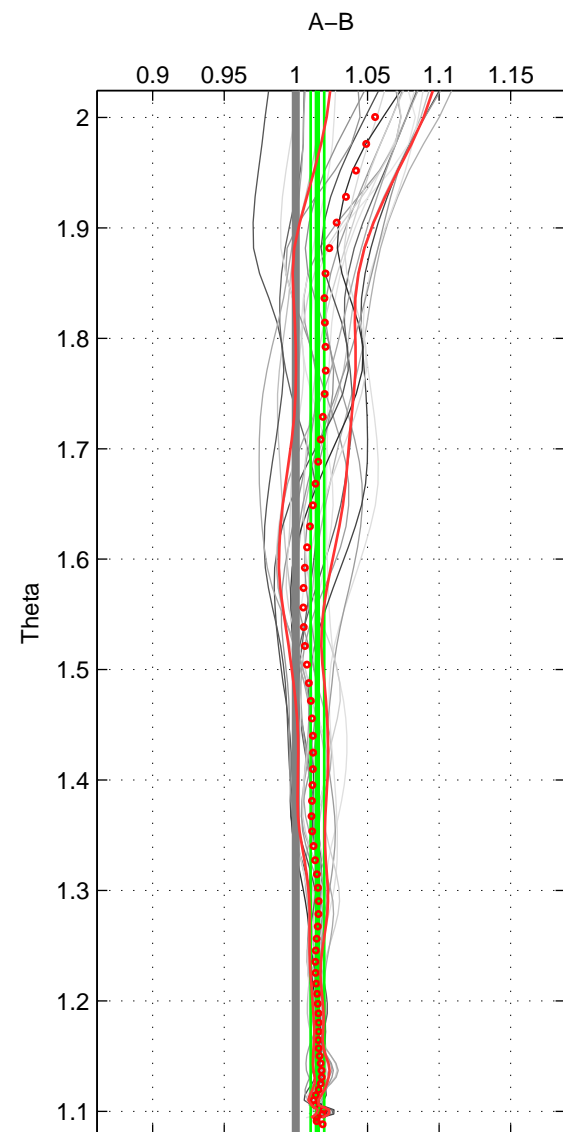

Cruise A (red). Date: Aug 1985 Cruisename: 496-325019850804

Cruise B (blue). Date: Aug 1993 Cruisename: 498-325019930705

\*\*\* "Favourite" values are means of spaces 1 2 3.

	Offset	O.StDev	Ratio	R.Stdev	Rating
SIGMA:	2.080	0.665	1.016	0.004	5
THETA:	1.971	0.690	1.015	0.005	5
DEPTH:	2.490	0.767	1.017	0.005	5
FAV.:	2.180	0.707	1.016	0.005	5

Profiles of A: 4  
 Profiles of B: 7  
 Diff profs : 24  
 WMoffset (A-B): 2.0796  
 WMoffset stdev: 0.66458  
 WMratio (A/B): 1.0158  
 WMratio stdev: 0.0044437

Quality (1-5): 5

Profiles of A: 4  
 Profiles of B: 7  
 Diff profs : 24  
 WMoffset (A-B): 1.9709  
 WMoffset stdev: 0.69035  
 WMratio (A/B): 1.015  
 WMratio stdev: 0.0047267

Quality (1-5): 5

Profiles of A: 4  
 Profiles of B: 7  
 Diff profs : 24  
 WMoffset (A-B): 2.4898  
 WMoffset stdev: 0.76677  
 WMratio (A/B): 1.0167  
 WMratio stdev: 0.0049595

Quality (1-5): 5