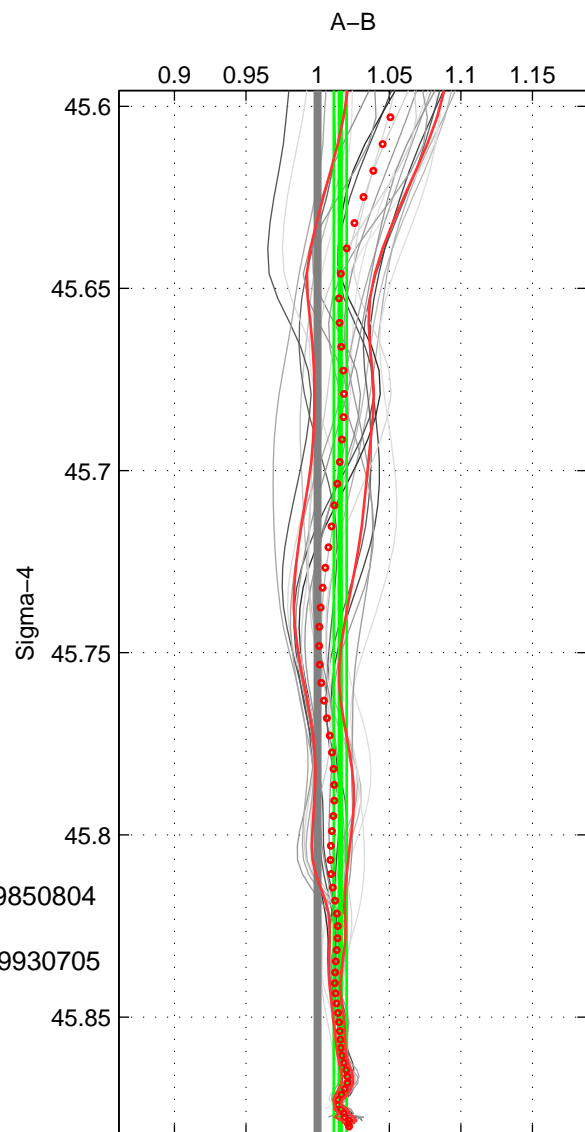

Cruise A (red). Date: Aug 1985 Cruisename: 496-325019850804

Cruise B (blue). Date: Aug 1993 Cruisename: 498-325019930705

\*\*\* "Favourite" values are means of spaces 1 2 3.

	Offset	O.StDev	Ratio	R.Stdev	Rating
SIGMA:	2.080	0.665	1.016	0.004	5
THETA:	1.971	0.690	1.015	0.005	5
DEPTH:	2.490	0.767	1.017	0.005	5
FAV.:	2.180	0.707	1.016	0.005	5

Profiles of A: 4  
 Profiles of B: 7  
 Diff profs : 24  
 WMoffset (A-B): 2.0796  
 WMoffset stdev: 0.66458  
 WMratio (A/B): 1.0158  
 WMratio stdev: 0.0044437

Quality (1-5): 5

Profiles of A: 4  
 Profiles of B: 7  
 Diff profs : 24  
 WMoffset (A-B): 1.9709  
 WMoffset stdev: 0.69035  
 WMratio (A/B): 1.015  
 WMratio stdev: 0.0047267

Quality (1-5): 5

Profiles of A: 4  
 Profiles of B: 7  
 Diff profs : 24  
 WMoffset (A-B): 2.4898  
 WMoffset stdev: 0.76677  
 WMratio (A/B): 1.0167  
 WMratio stdev: 0.0049595

Quality (1-5): 5