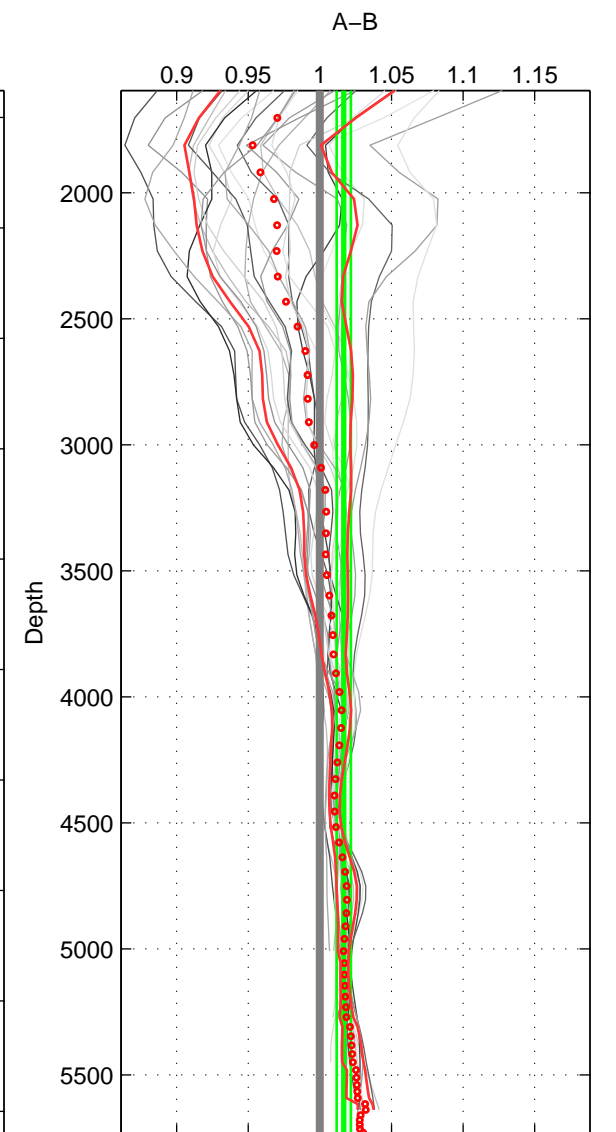

Cruise A (red). Date: Aug 1985 Cruisename: 496-325019850804

Cruise B (blue). Date: Aug 1993 Cruisename: 498-325019930705

\*\*\* "Favourite" values are means of spaces 1 2 3.

	Offset	O.StDev	Ratio	R.Stdev	Rating
SIGMA:	2.080	0.665	1.016	0.004	5
THETA:	1.971	0.690	1.015	0.005	5
DEPTH:	2.490	0.767	1.017	0.005	5
FAV.:	2.180	0.707	1.016	0.005	5

Profiles of A: 4  
 Profiles of B: 7  
 Diff profs : 24  
 WMoffset (A-B): 2.0796  
 WMoffset stdev: 0.66458  
 WMratio (A/B): 1.0158  
 WMratio stdev: 0.0044437

Quality (1-5): 5

Profiles of A: 4  
 Profiles of B: 7  
 Diff profs : 24  
 WMoffset (A-B): 1.9709  
 WMoffset stdev: 0.69035  
 WMratio (A/B): 1.015  
 WMratio stdev: 0.0047267

Quality (1-5): 5

Profiles of A: 4  
 Profiles of B: 7  
 Diff profs : 24  
 WMoffset (A-B): 2.4898  
 WMoffset stdev: 0.76677  
 WMratio (A/B): 1.0167  
 WMratio stdev: 0.0049595

Quality (1-5): 5