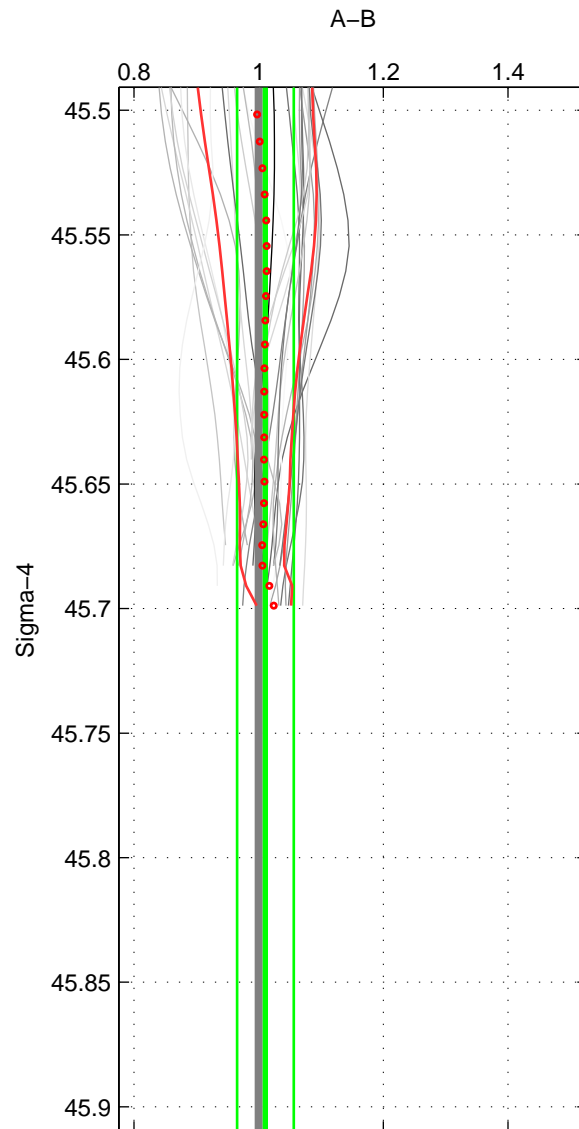

Cruise A (red). Date: May 1985 Cruisename: 495-325019850330

Cruise B (blue). Date: Jul 2005 Cruisename: 669-49UF20050615

*** "Favourite" values are means of spaces 1 2.

	Offset	O.StDev	Ratio	R.Stdev	Rating
SIGMA:	0.824	4.364	1.011	0.045	4
THETA:	2.101	4.536	1.024	0.045	4
DEPTH:	0.041	0.458	1.001	0.005	3
FAV.:	1.463	4.450	1.017	0.045	4

Profiles of A: 20
 Profiles of B: 7
 Diff profs : 29
 WMoffset (A-B): 0.82428
 WMoffset stdev: 4.3638
 WMratio (A/B): 1.0109
 WMratio stdev: 0.045391

Quality (1-5): 4

Profiles of A: 21
 Profiles of B: 7
 Diff profs : 31
 WMoffset (A-B): 2.1008
 WMoffset stdev: 4.5359
 WMratio (A/B): 1.0237
 WMratio stdev: 0.044965

Quality (1-5): 4

Profiles of A: 20
 Profiles of B: 7
 Diff profs : 29
 WMoffset (A-B): 0.040935
 WMoffset stdev: 0.45813
 WMratio (A/B): 1.0013
 WMratio stdev: 0.0050704

Quality (1-5): 3

Please note that statistics are bad.