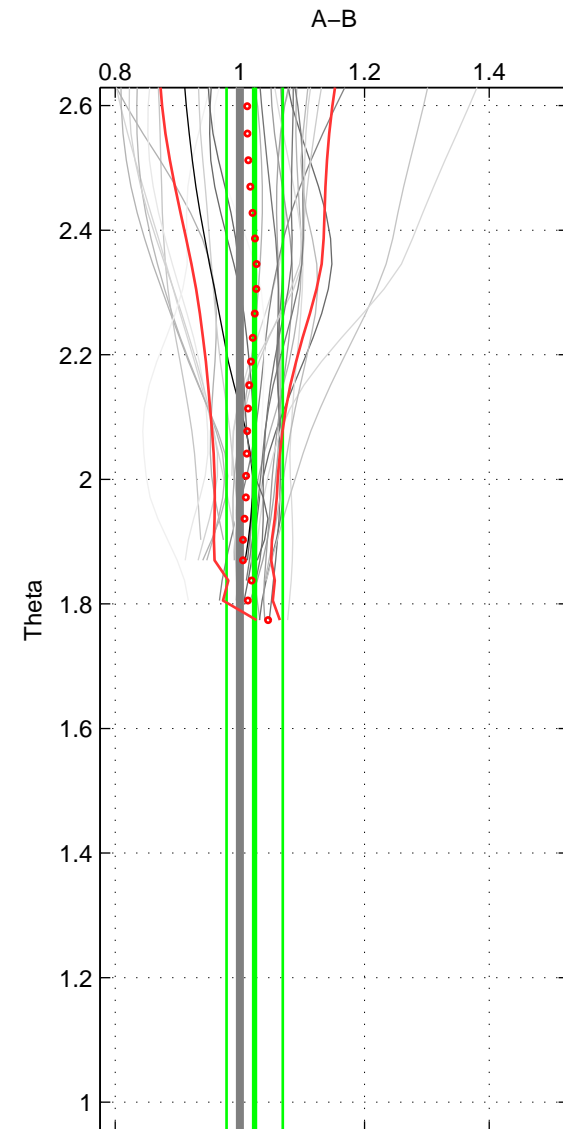

Cruise A (red). Date: May 1985 Cruisename: 495-325019850330

Cruise B (blue). Date: Jul 2005 Cruisename: 669-49UF20050615

*** "Favourite" values are means of spaces 1 2.

	Offset	O.StDev	Ratio	R.Stdev	Rating
SIGMA:	0.824	4.364	1.011	0.045	4
THETA:	2.101	4.536	1.024	0.045	4
DEPTH:	0.041	0.458	1.001	0.005	3
FAV.:	1.463	4.450	1.017	0.045	4

Profiles of A: 20
 Profiles of B: 7
 Diff profs : 29
 WMoffset (A-B): 0.82428
 WMoffset stdev: 4.3638
 WMratio (A/B): 1.0109
 WMratio stdev: 0.045391

Quality (1-5): 4

Profiles of A: 21
 Profiles of B: 7
 Diff profs : 31
 WMoffset (A-B): 2.1008
 WMoffset stdev: 4.5359
 WMratio (A/B): 1.0237
 WMratio stdev: 0.044965

Quality (1-5): 4

Profiles of A: 20
 Profiles of B: 7
 Diff profs : 29
 WMoffset (A-B): 0.040935
 WMoffset stdev: 0.45813
 WMratio (A/B): 1.0013
 WMratio stdev: 0.0050704

Quality (1-5): 3

Please note that statistics are bad.