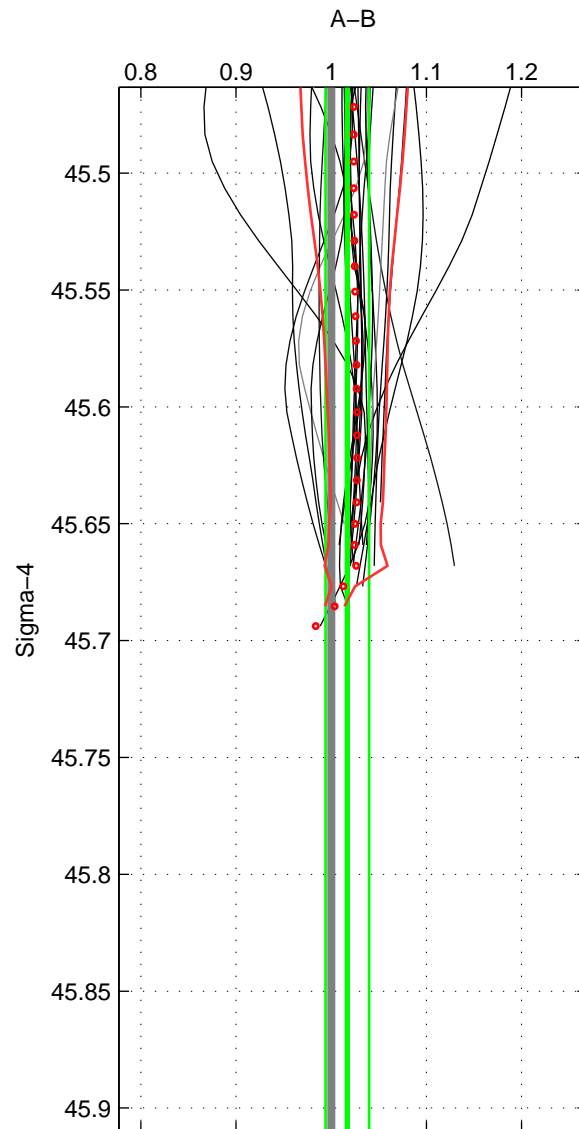

Cruise A (red). Date: Jul 2005 Cruisename: 669-49UF20050615
 Cruise B (blue). Date: Jun 2007 Cruisename: 715-49UP20070606

*** "Favourite" values are means of spaces 1 2.

	Offset	O.StDev	Ratio	R.Stdev	Rating
SIGMA:	1.757	2.415	1.017	0.023	4
THETA:	1.813	2.728	1.019	0.029	4
DEPTH:	1.688	0.320	1.016	0.003	3
FAV.:	1.785	2.572	1.018	0.026	4

Profiles of A: 25
 Profiles of B: 25
 Diff profs : 26
 WMoffset (A-B): 1.7567
 WMoffset stdev: 2.4153
 WMratio (A/B): 1.0169
 WMratio stdev: 0.022864

Quality (1-5): 4

Profiles of A: 25
 Profiles of B: 25
 Diff profs : 26
 WMoffset (A-B): 1.8128
 WMoffset stdev: 2.7281
 WMratio (A/B): 1.0188
 WMratio stdev: 0.029171

Quality (1-5): 4

Profiles of A: 25
 Profiles of B: 25
 Diff profs : 26
 WMoffset (A-B): 1.688
 WMoffset stdev: 0.32039
 WMratio (A/B): 1.0164
 WMratio stdev: 0.0027316

Quality (1-5): 3

Please note that statistics are bad.