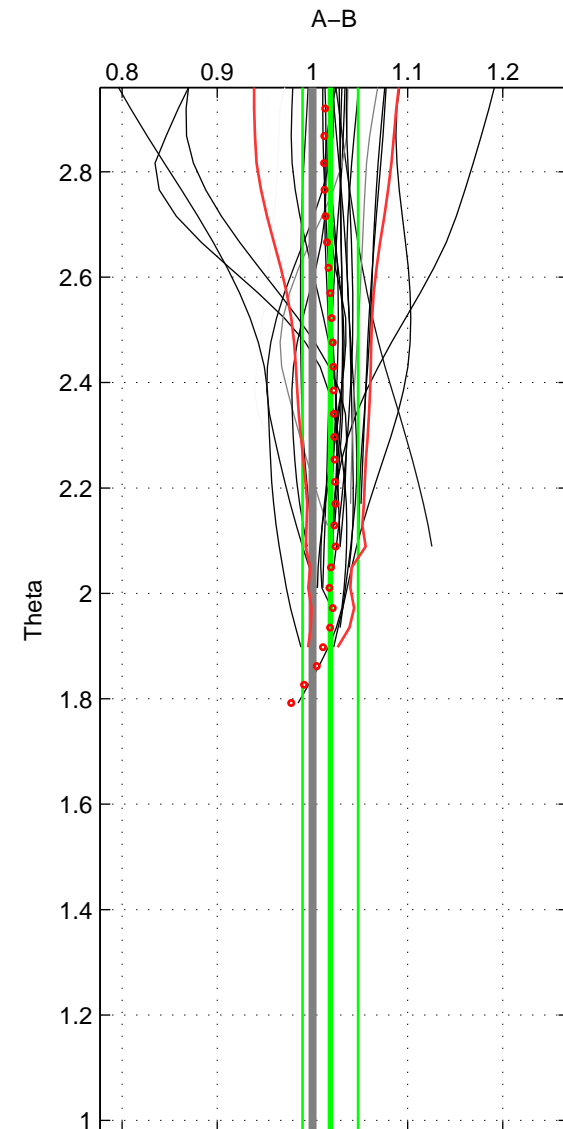

Cruise A (red). Date: Jul 2005 Cruisename: 669-49UF20050615
 Cruise B (blue). Date: Jun 2007 Cruisename: 715-49UP20070606

*** "Favourite" values are means of spaces 1 2.

	Offset	O.StDev	Ratio	R.Stdev	Rating
SIGMA:	1.757	2.415	1.017	0.023	4
THETA:	1.813	2.728	1.019	0.029	4
DEPTH:	1.688	0.320	1.016	0.003	3
FAV.:	1.785	2.572	1.018	0.026	4

Profiles of A: 25
 Profiles of B: 25
 Diff profs : 26
 WMoffset (A-B): 1.7567
 WMoffset stdev: 2.4153
 WMratio (A/B): 1.0169
 WMratio stdev: 0.022864

Quality (1-5): 4

Profiles of A: 25
 Profiles of B: 25
 Diff profs : 26
 WMoffset (A-B): 1.8128
 WMoffset stdev: 2.7281
 WMratio (A/B): 1.0188
 WMratio stdev: 0.029171

Quality (1-5): 4

Profiles of A: 25
 Profiles of B: 25
 Diff profs : 26
 WMoffset (A-B): 1.688
 WMoffset stdev: 0.32039
 WMratio (A/B): 1.0164
 WMratio stdev: 0.0027316

Quality (1-5): 3

Please note that statistics are bad.