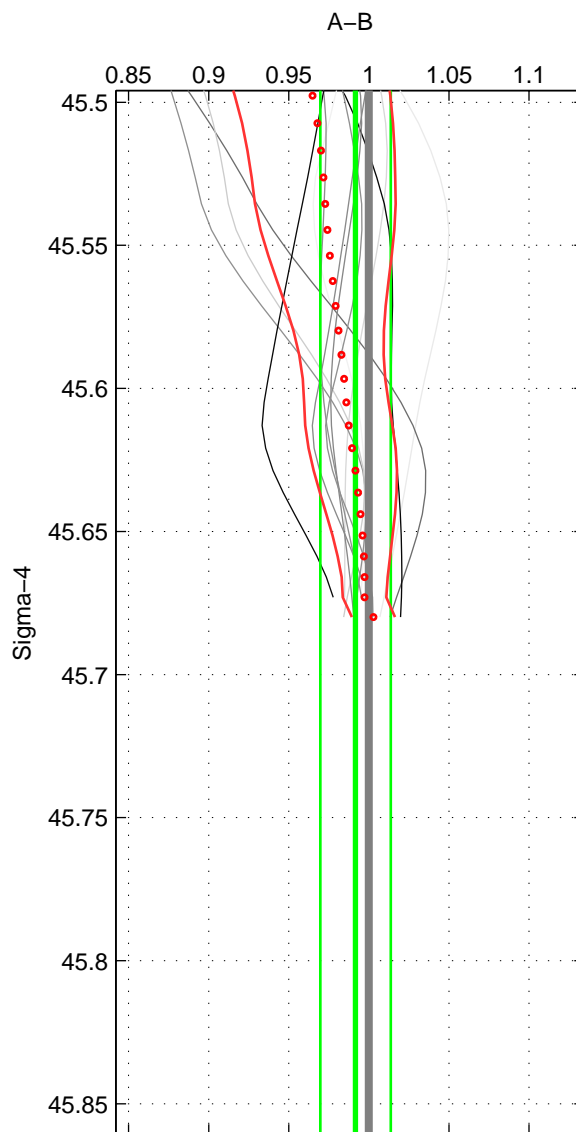

Cruise A (red). Date: Nov 1995 Cruisename: 625-49RY19951115

Cruise B (blue). Date: Apr 2005 Cruisename: 668-49UF20050419

*** "Favourite" values are means of spaces 1 2.

	Offset	O.StDev	Ratio	R.Stdev	Rating
SIGMA:	-0.967	2.346	0.992	0.022	4
THETA:	-1.418	0.517	0.990	0.003	4
DEPTH:	-1.072	0.836	0.989	0.010	3
FAV. :	-1.192	1.432	0.991	0.013	4

Profiles of A: 5
 Profiles of B: 4
 Diff profs : 12
 WMoffset (A-B): -0.96694
 WMoffset stdev: 2.3464
 WMratio (A/B): 0.99166
 WMratio stdev: 0.021967

Quality (1-5): 4

Profiles of A: 5
 Profiles of B: 4
 Diff profs : 12
 WMoffset (A-B): -1.418
 WMoffset stdev: 0.51675
 WMratio (A/B): 0.99035
 WMratio stdev: 0.0033299

Quality (1-5): 4

Profiles of A: 5
 Profiles of B: 4
 Diff profs : 12
 WMoffset (A-B): -1.0718
 WMoffset stdev: 0.83614
 WMratio (A/B): 0.98856
 WMratio stdev: 0.0096534

Quality (1-5): 3

Please note that statistics are bad.