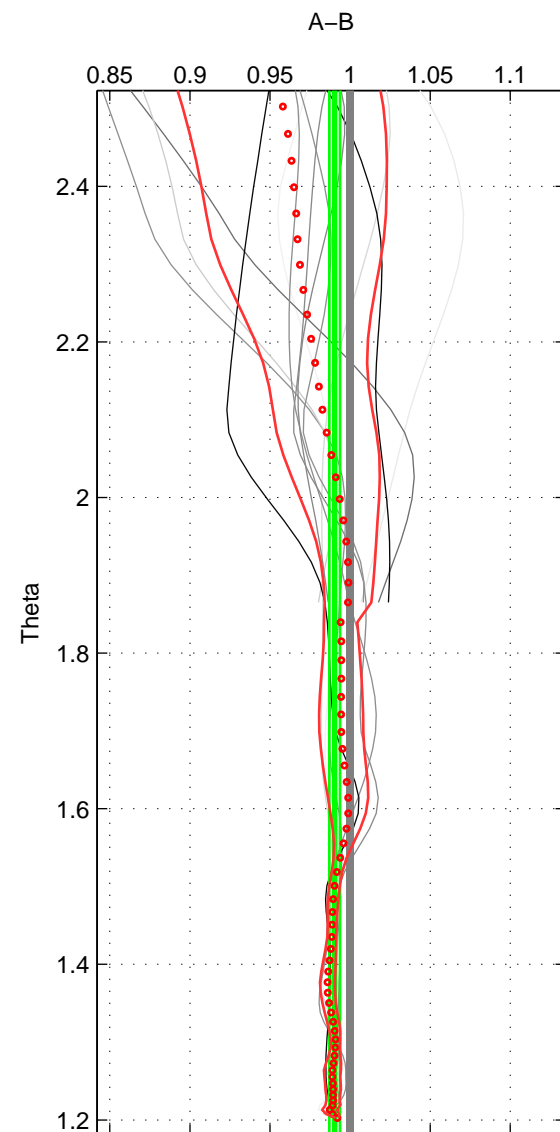

Cruise A (red). Date: Nov 1995 Cruisename: 625-49RY19951115

Cruise B (blue). Date: Apr 2005 Cruisename: 668-49UF20050419

*** "Favourite" values are means of spaces 1 2.

	Offset	O.StDev	Ratio	R.Stdev	Rating
SIGMA:	-0.967	2.346	0.992	0.022	4
THETA:	-1.418	0.517	0.990	0.003	4
DEPTH:	-1.072	0.836	0.989	0.010	3
FAV. :	-1.192	1.432	0.991	0.013	4

Profiles of A: 5
 Profiles of B: 4
 Diff profs : 12
 WMoffset (A-B): -0.96694
 WMoffset stdev: 2.3464
 WMratio (A/B): 0.99166
 WMratio stdev: 0.021967

Quality (1-5): 4

Profiles of A: 5
 Profiles of B: 4
 Diff profs : 12
 WMoffset (A-B): -1.418
 WMoffset stdev: 0.51675
 WMratio (A/B): 0.99035
 WMratio stdev: 0.0033299

Quality (1-5): 4

Profiles of A: 5
 Profiles of B: 4
 Diff profs : 12
 WMoffset (A-B): -1.0718
 WMoffset stdev: 0.83614
 WMratio (A/B): 0.98856
 WMratio stdev: 0.0096534

Quality (1-5): 3

Please note that statistics are bad.