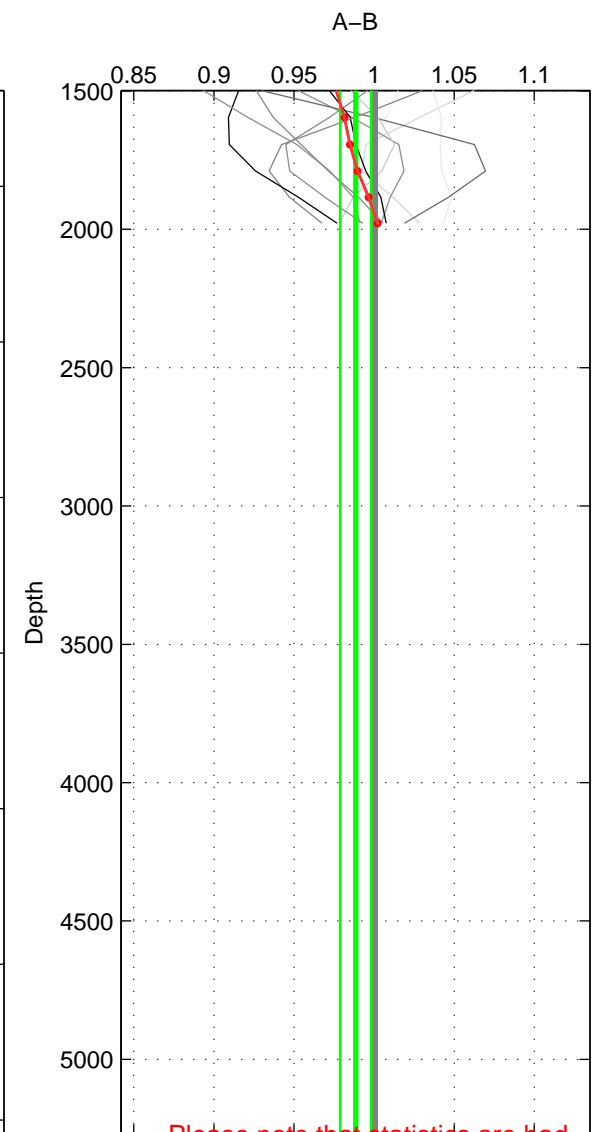

Cruise A (red). Date: Nov 1995 Cruisename: 625-49RY19951115

Cruise B (blue). Date: Apr 2005 Cruisename: 668-49UF20050419

*** "Favourite" values are means of spaces 1 2.

	Offset	O.StDev	Ratio	R.Stdev	Rating
SIGMA:	-0.967	2.346	0.992	0.022	4
THETA:	-1.418	0.517	0.990	0.003	4
DEPTH:	-1.072	0.836	0.989	0.010	3
FAV. :	-1.192	1.432	0.991	0.013	4

Profiles of A: 5
 Profiles of B: 4
 Diff profs : 12
 WMoffset (A-B): -0.96694
 WMoffset stdev: 2.3464
 WMratio (A/B): 0.99166
 WMratio stdev: 0.021967

Quality (1-5): 4

Profiles of A: 5
 Profiles of B: 4
 Diff profs : 12
 WMoffset (A-B): -1.418
 WMoffset stdev: 0.51675
 WMratio (A/B): 0.99035
 WMratio stdev: 0.0033299

Quality (1-5): 4

Profiles of A: 5
 Profiles of B: 4
 Diff profs : 12
 WMoffset (A-B): -1.0718
 WMoffset stdev: 0.83614
 WMratio (A/B): 0.98856
 WMratio stdev: 0.0096534

Quality (1-5): 3

Please note that statistics are bad.