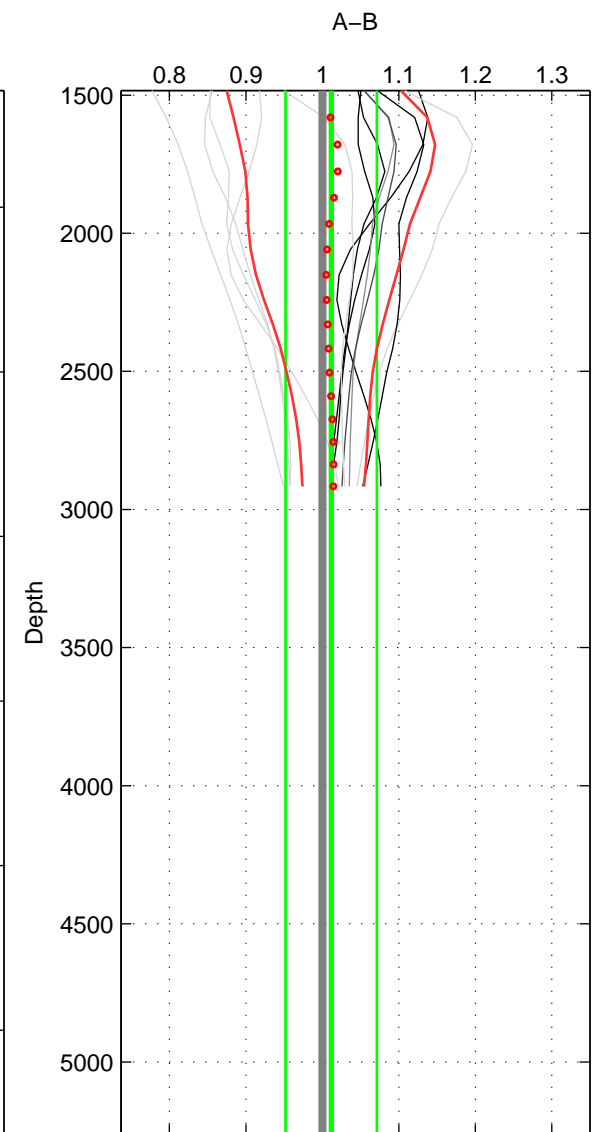

Cruise A (red). Date: Jul 2001 Cruisename: 575-49HO20010710

Cruise B (blue). Date: Nov 1998 Cruisename: 582-49NZ19981030

*** "Favourite" values are means of spaces 1 2.

	Offset	O.StDev	Ratio	R.Stdev	Rating
SIGMA:	0.086	1.356	1.000	0.014	4
THETA:	0.096	1.717	0.999	0.018	4
DEPTH:	0.786	6.345	1.012	0.060	3
FAV.:	0.091	1.537	1.000	0.016	4

Profiles of A: 6
 Profiles of B: 6
 Diff profs : 12
 WMoffset (A-B): 0.086275
 WMoffset stdev: 1.3559
 WMratio (A/B): 1.0001
 WMratio stdev: 0.014132

Quality (1-5): 4

Profiles of A: 6
 Profiles of B: 6
 Diff profs : 12
 WMoffset (A-B): 0.095577
 WMoffset stdev: 1.7175
 WMratio (A/B): 0.99932
 WMratio stdev: 0.018356

Quality (1-5): 4

Profiles of A: 6
 Profiles of B: 6
 Diff profs : 12
 WMoffset (A-B): 0.78554
 WMoffset stdev: 6.3449
 WMratio (A/B): 1.0116
 WMratio stdev: 0.059751

Quality (1-5): 3