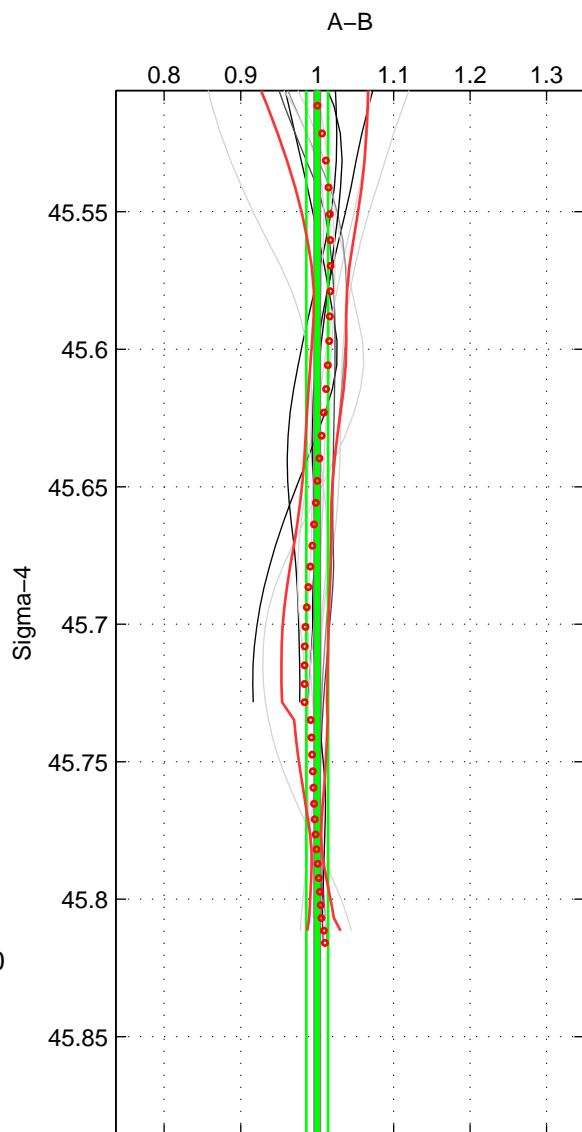

Cruise A (red). Date: Jul 2001 Cruisename: 575-49HO20010710

Cruise B (blue). Date: Nov 1998 Cruisename: 582-49NZ19981030

*** "Favourite" values are means of spaces 1 2.

	Offset	O.StDev	Ratio	R.Stdev	Rating
SIGMA:	0.086	1.356	1.000	0.014	4
THETA:	0.096	1.717	0.999	0.018	4
DEPTH:	0.786	6.345	1.012	0.060	3
FAV.:	0.091	1.537	1.000	0.016	4

Profiles of A: 6
 Profiles of B: 6
 Diff profs : 12
 WMoffset (A-B): 0.086275
 WMoffset stdev: 1.3559
 WMratio (A/B): 1.0001
 WMratio stdev: 0.014132

Quality (1-5): 4

Profiles of A: 6
 Profiles of B: 6
 Diff profs : 12
 WMoffset (A-B): 0.095577
 WMoffset stdev: 1.7175
 WMratio (A/B): 0.99932
 WMratio stdev: 0.018356

Quality (1-5): 4

Profiles of A: 6
 Profiles of B: 6
 Diff profs : 12
 WMoffset (A-B): 0.78554
 WMoffset stdev: 6.3449
 WMratio (A/B): 1.0116
 WMratio stdev: 0.059751

Quality (1-5): 3