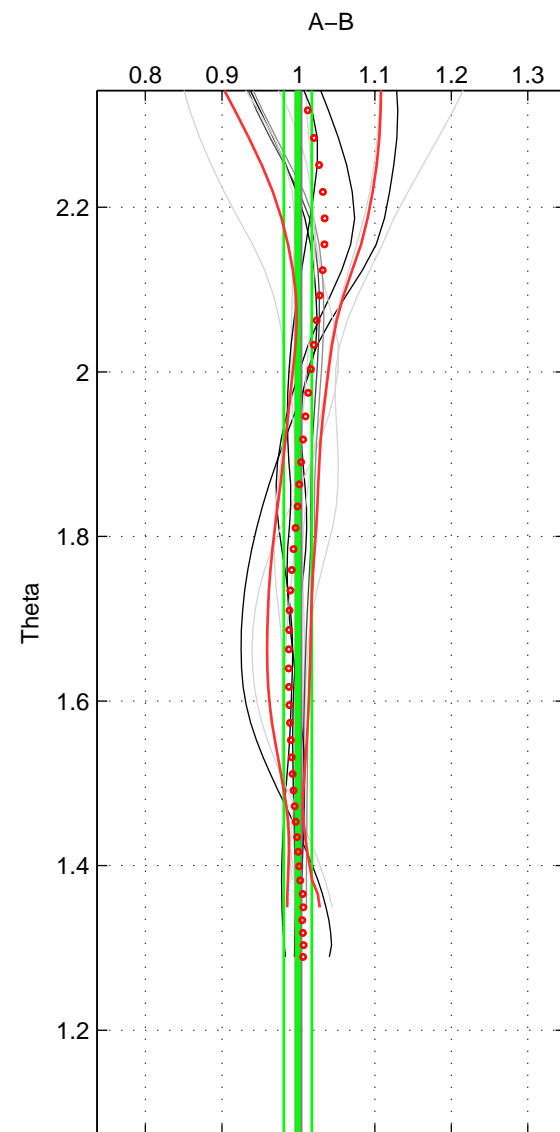

Cruise A (red). Date: Jul 2001 Cruisename: 575-49HO20010710

Cruise B (blue). Date: Nov 1998 Cruisename: 582-49NZ19981030

*** "Favourite" values are means of spaces 1 2.

	Offset	O.StDev	Ratio	R.Stdev	Rating
SIGMA:	0.086	1.356	1.000	0.014	4
THETA:	0.096	1.717	0.999	0.018	4
DEPTH:	0.786	6.345	1.012	0.060	3
FAV.:	0.091	1.537	1.000	0.016	4

Profiles of A: 6
 Profiles of B: 6
 Diff profs : 12
 WMoffset (A-B): 0.086275
 WMoffset stdev: 1.3559
 WMratio (A/B): 1.0001
 WMratio stdev: 0.014132

Quality (1-5): 4

Profiles of A: 6
 Profiles of B: 6
 Diff profs : 12
 WMoffset (A-B): 0.095577
 WMoffset stdev: 1.7175
 WMratio (A/B): 0.99932
 WMratio stdev: 0.018356

Quality (1-5): 4

Profiles of A: 6
 Profiles of B: 6
 Diff profs : 12
 WMoffset (A-B): 0.78554
 WMoffset stdev: 6.3449
 WMratio (A/B): 1.0116
 WMratio stdev: 0.059751

Quality (1-5): 3