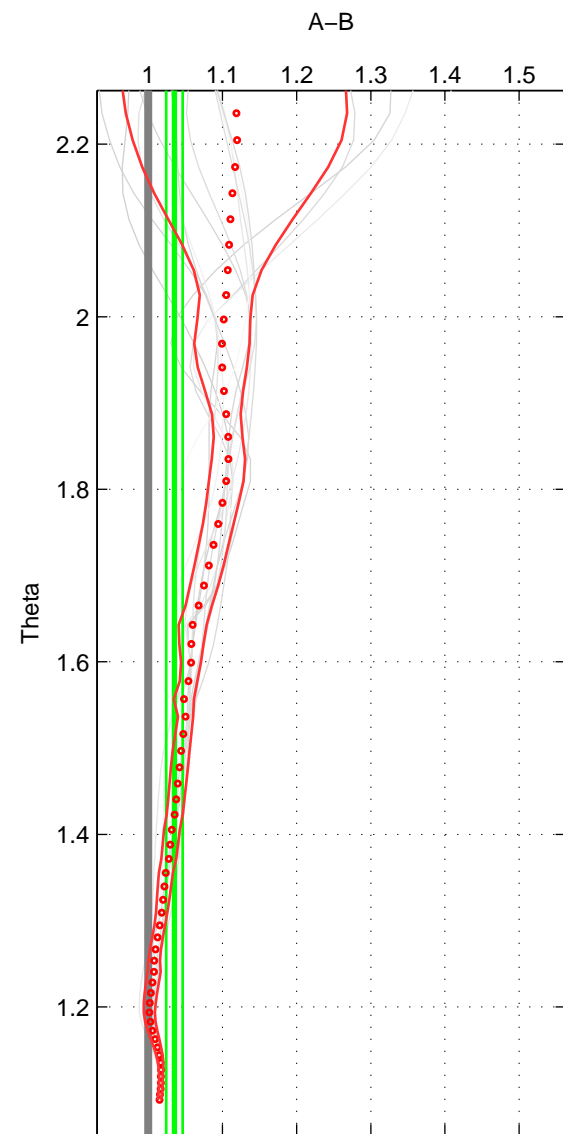

Cruise A (red). Date: Sep 1999 Cruisename: 585-49NZ19990823

Cruise B (blue). Date: Jun 2005 Cruisename: 605-49NZ20050525

*** "Favourite" values are means of spaces 1 2.

	Offset	O.StDev	Ratio	R.Stdev	Rating
SIGMA:	5.720	0.737	1.071	0.009	5
THETA:	4.404	1.303	1.035	0.011	5
DEPTH:	7.017	2.372	1.077	0.065	3
FAV.:	5.062	1.020	1.053	0.010	5

Profiles of A: 3
 Profiles of B: 7
 Diff profs : 13
 WMoffset (A-B): 5.7204
 WMoffset stdev: 0.73709
 WMratio (A/B): 1.0711
 WMratio stdev: 0.009088

Quality (1-5): 5

Profiles of A: 3
 Profiles of B: 7
 Diff profs : 15
 WMoffset (A-B): 4.4045
 WMoffset stdev: 1.3027
 WMratio (A/B): 1.0352
 WMratio stdev: 0.011182

Quality (1-5): 5

Profiles of A: 3
 Profiles of B: 7
 Diff profs : 13
 WMoffset (A-B): 7.0171
 WMoffset stdev: 2.3717
 WMratio (A/B): 1.0767
 WMratio stdev: 0.065207

Quality (1-5): 3

Please note that statistics are bad.