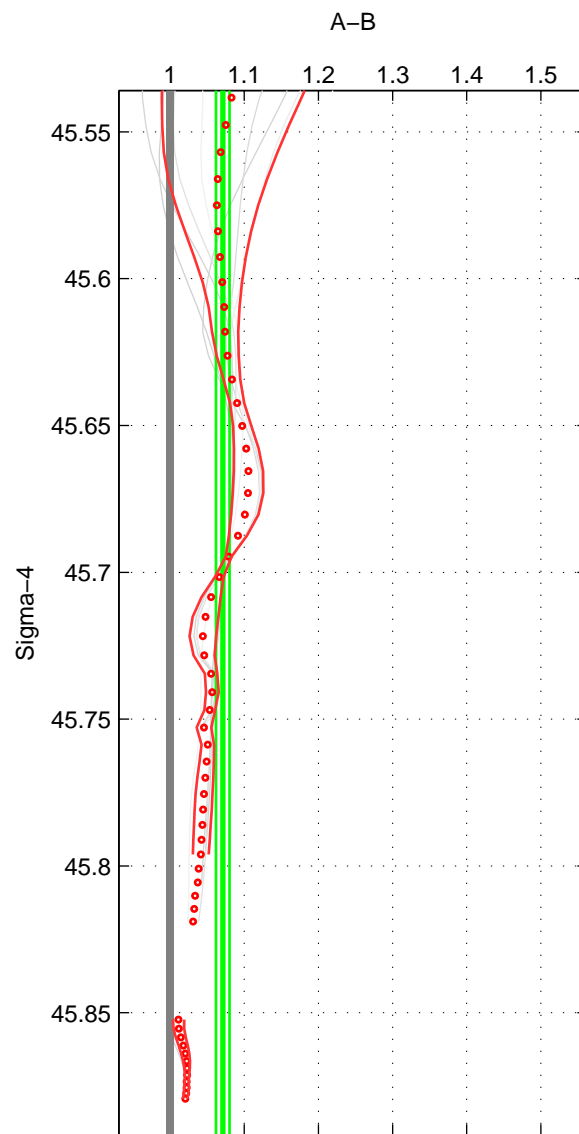

Cruise A (red). Date: Sep 1999 Cruisename: 585-49NZ19990823

Cruise B (blue). Date: Jun 2005 Cruisename: 605-49NZ20050525

*** "Favourite" values are means of spaces 1 2.

	Offset	O.StDev	Ratio	R.Stdev	Rating
SIGMA:	5.720	0.737	1.071	0.009	5
THETA:	4.404	1.303	1.035	0.011	5
DEPTH:	7.017	2.372	1.077	0.065	3
FAV.:	5.062	1.020	1.053	0.010	5

Profiles of A: 3
 Profiles of B: 7
 Diff profs : 13
 WMoffset (A-B): 5.7204
 WMoffset stdev: 0.73709
 WMratio (A/B): 1.0711
 WMratio stdev: 0.009088

Quality (1-5): 5

Profiles of A: 3
 Profiles of B: 7
 Diff profs : 15
 WMoffset (A-B): 4.4045
 WMoffset stdev: 1.3027
 WMratio (A/B): 1.0352
 WMratio stdev: 0.011182

Quality (1-5): 5

Profiles of A: 3
 Profiles of B: 7
 Diff profs : 13
 WMoffset (A-B): 7.0171
 WMoffset stdev: 2.3717
 WMratio (A/B): 1.0767
 WMratio stdev: 0.065207

Quality (1-5): 3

Please note that statistics are bad.