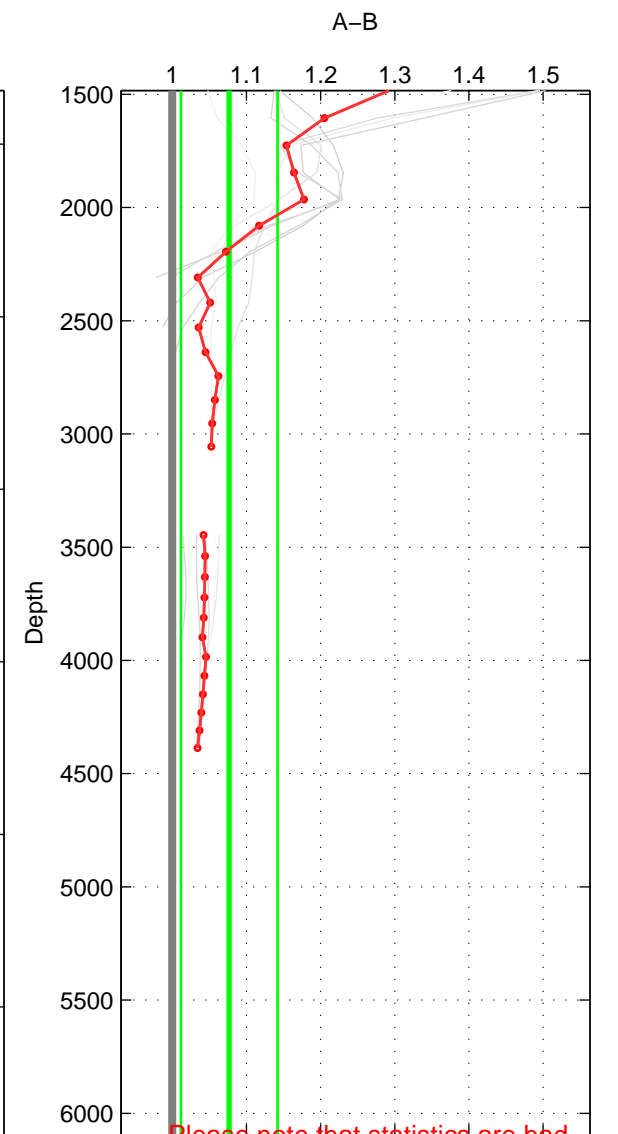

Cruise A (red). Date: Sep 1999 Cruisename: 585-49NZ19990823

Cruise B (blue). Date: Jun 2005 Cruisename: 605-49NZ20050525

*** "Favourite" values are means of spaces 1 2.

	Offset	O.StDev	Ratio	R.Stdev	Rating
SIGMA:	5.720	0.737	1.071	0.009	5
THETA:	4.404	1.303	1.035	0.011	5
DEPTH:	7.017	2.372	1.077	0.065	3
FAV.:	5.062	1.020	1.053	0.010	5

Profiles of A: 3
 Profiles of B: 7
 Diff profs : 13
 WMoffset (A-B): 5.7204
 WMoffset stdev: 0.73709
 WMratio (A/B): 1.0711
 WMratio stdev: 0.009088

Quality (1-5): 5

Profiles of A: 3
 Profiles of B: 7
 Diff profs : 15
 WMoffset (A-B): 4.4045
 WMoffset stdev: 1.3027
 WMratio (A/B): 1.0352
 WMratio stdev: 0.011182

Quality (1-5): 5

Profiles of A: 3
 Profiles of B: 7
 Diff profs : 13
 WMoffset (A-B): 7.0171
 WMoffset stdev: 2.3717
 WMratio (A/B): 1.0767
 WMratio stdev: 0.065207

Quality (1-5): 3

Please note that statistics are bad.