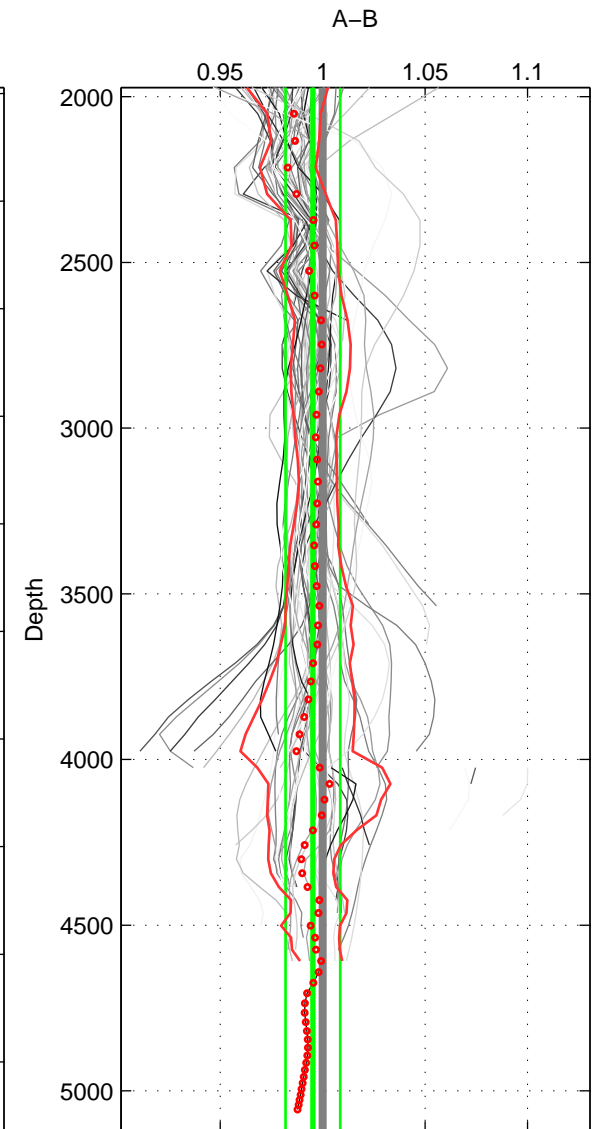

Cruise A (red). Date: Aug 1995 Cruisename: 351-316N19950715  
 Cruise B (blue). Date: Feb 1986 Cruisename: 363-35MF19850224

\*\*\* "Favourite" values are means of spaces 1 2 3.

	Offset	O.StDev	Ratio	R.Stdev	Rating
SIGMA:	-0.864	0.844	0.995	0.004	5
THETA:	-0.849	0.687	0.996	0.004	5
DEPTH:	-0.831	2.203	0.995	0.013	5
FAV.:	-0.848	1.245	0.995	0.007	5

Profiles of A: 43  
 Profiles of B: 8  
 Diff profs: 55  
 WMoffset (A-B): -0.86421  
 WMoffset stdev: 0.84429  
 WMratio (A/B): 0.99547  
 WMratio stdev: 0.0043898

Quality (1-5): 5

Profiles of A: 43  
 Profiles of B: 8  
 Diff profs: 63  
 WMoffset (A-B): -0.84939  
 WMoffset stdev: 0.68681  
 WMratio (A/B): 0.99555  
 WMratio stdev: 0.0035588

Quality (1-5): 5

Profiles of A: 43  
 Profiles of B: 8  
 Diff profs: 52  
 WMoffset (A-B): -0.83097  
 WMoffset stdev: 2.2031  
 WMratio (A/B): 0.99523  
 WMratio stdev: 0.013333

Quality (1-5): 5