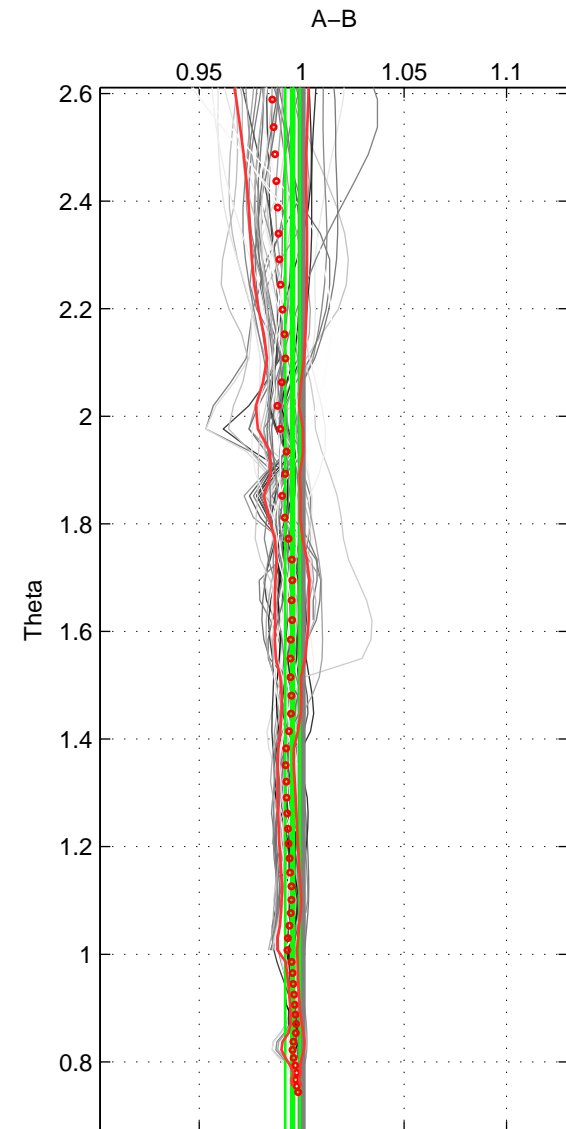

Cruise A (red). Date: Aug 1995 Cruisename: 351-316N19950715  
 Cruise B (blue). Date: Feb 1986 Cruisename: 363-35MF19850224

\*\*\* "Favourite" values are means of spaces 1 2 3.

	Offset	O.StDev	Ratio	R.Stdev	Rating
SIGMA:	-0.864	0.844	0.995	0.004	5
THETA:	-0.849	0.687	0.996	0.004	5
DEPTH:	-0.831	2.203	0.995	0.013	5
FAV.:	-0.848	1.245	0.995	0.007	5

Profiles of A: 43  
 Profiles of B: 8  
 Diff profs: 55  
 WMoffset (A-B): -0.86421  
 WMoffset stdev: 0.84429  
 WMratio (A/B): 0.99547  
 WMratio stdev: 0.0043898

Quality (1-5): 5

Profiles of A: 43  
 Profiles of B: 8  
 Diff profs: 63  
 WMoffset (A-B): -0.84939  
 WMoffset stdev: 0.68681  
 WMratio (A/B): 0.99555  
 WMratio stdev: 0.0035588

Quality (1-5): 5

Profiles of A: 43  
 Profiles of B: 8  
 Diff profs: 52  
 WMoffset (A-B): -0.83097  
 WMoffset stdev: 2.2031  
 WMratio (A/B): 0.99523  
 WMratio stdev: 0.013333

Quality (1-5): 5