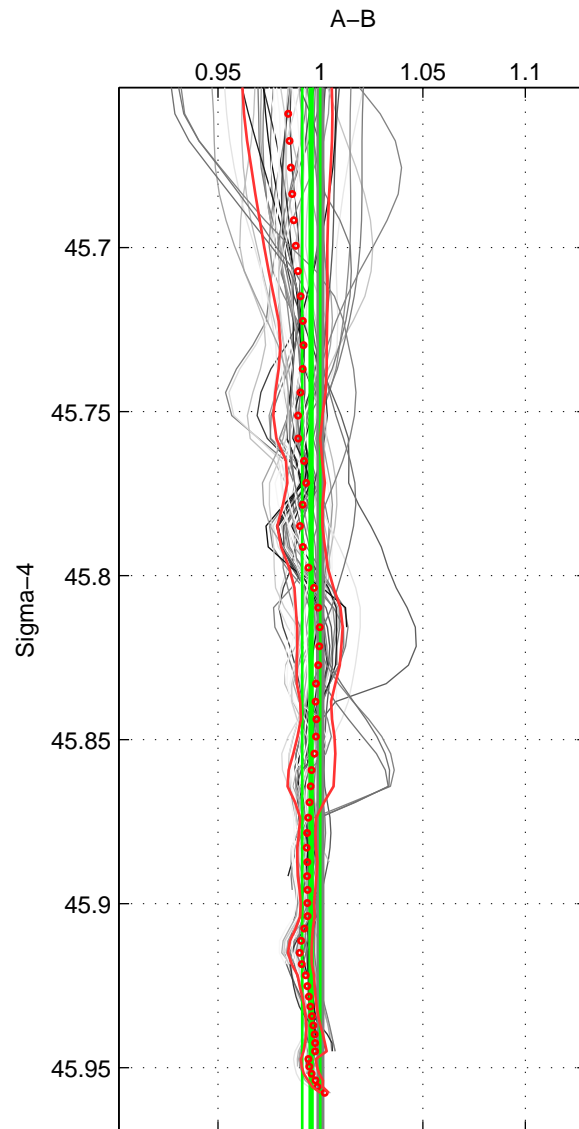

Cruise A (red). Date: Aug 1995 Cruisename: 351-316N19950715  
 Cruise B (blue). Date: Feb 1986 Cruisename: 363-35MF19850224

\*\*\* "Favourite" values are means of spaces 1 2 3.

	Offset	O.StDev	Ratio	R.Stdev	Rating
SIGMA:	-0.864	0.844	0.995	0.004	5
THETA:	-0.849	0.687	0.996	0.004	5
DEPTH:	-0.831	2.203	0.995	0.013	5
FAV.:	-0.848	1.245	0.995	0.007	5

Profiles of A: 43  
 Profiles of B: 8  
 Diff profs: 55  
 WMoffset (A-B): -0.86421  
 WMoffset stdev: 0.84429  
 WMratio (A/B): 0.99547  
 WMratio stdev: 0.0043898

Quality (1-5): 5

Profiles of A: 43  
 Profiles of B: 8  
 Diff profs: 63  
 WMoffset (A-B): -0.84939  
 WMoffset stdev: 0.68681  
 WMratio (A/B): 0.99555  
 WMratio stdev: 0.0035588

Quality (1-5): 5

Profiles of A: 43  
 Profiles of B: 8  
 Diff profs: 52  
 WMoffset (A-B): -0.83097  
 WMoffset stdev: 2.2031  
 WMratio (A/B): 0.99523  
 WMratio stdev: 0.013333

Quality (1-5): 5