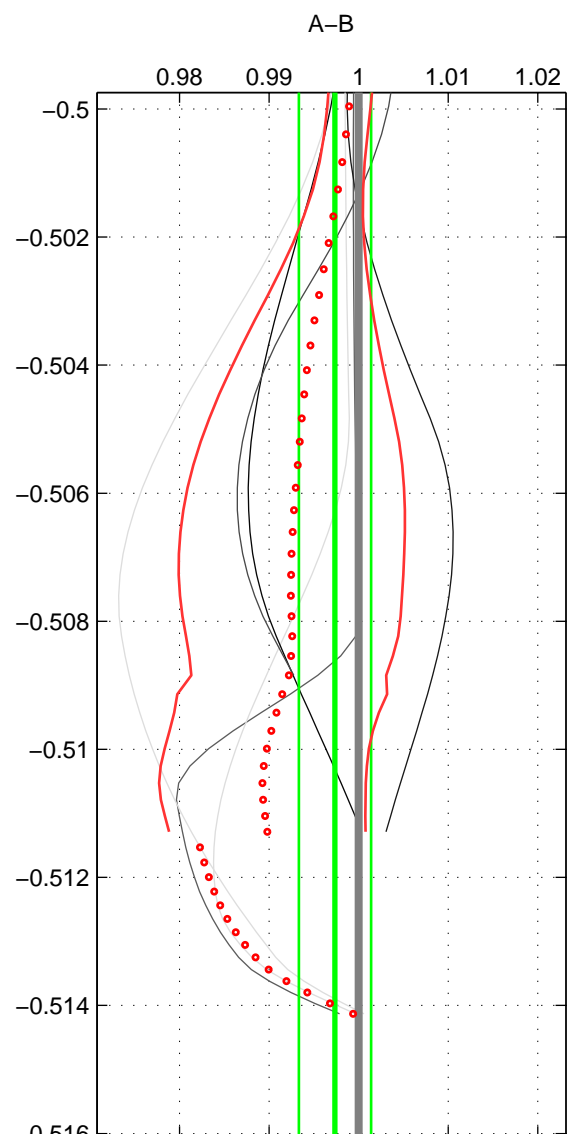

Cruise A (red). Date: May 2002 Cruisename: 51-32H120020505
 Cruise B (blue). Date: Aug 2002 Cruisename: 52-32H120020718

*** "Favourite" values are means of spaces 1 2 3.

	Offset	O.StDev	Ratio	R.Stdev	Rating
SIGMA:	-0.198	0.231	0.999	0.001	2
THETA:	-0.775	1.178	0.997	0.004	2
DEPTH:	-0.493	0.229	0.998	0.001	2
FAV. :	-0.489	0.546	0.998	0.002	2

Profiles of A: 3
 Profiles of B: 3
 Diff profs : 6
 WMoffset (A-B): -0.19784
 WMoffset stdev: 0.23072
 WMratio (A/B): 0.99933
 WMratio stdev: 0.00077538

Quality (1-5): 2

Profiles of A: 3
 Profiles of B: 3
 Diff profs : 6
 WMoffset (A-B): -0.77474
 WMoffset stdev: 1.1779
 WMratio (A/B): 0.99735
 WMratio stdev: 0.0040316

Quality (1-5): 2

Profiles of A: 3
 Profiles of B: 3
 Diff profs : 6
 WMoffset (A-B): -0.49295
 WMoffset stdev: 0.22923
 WMratio (A/B): 0.99828
 WMratio stdev: 0.00079974

Quality (1-5): 2