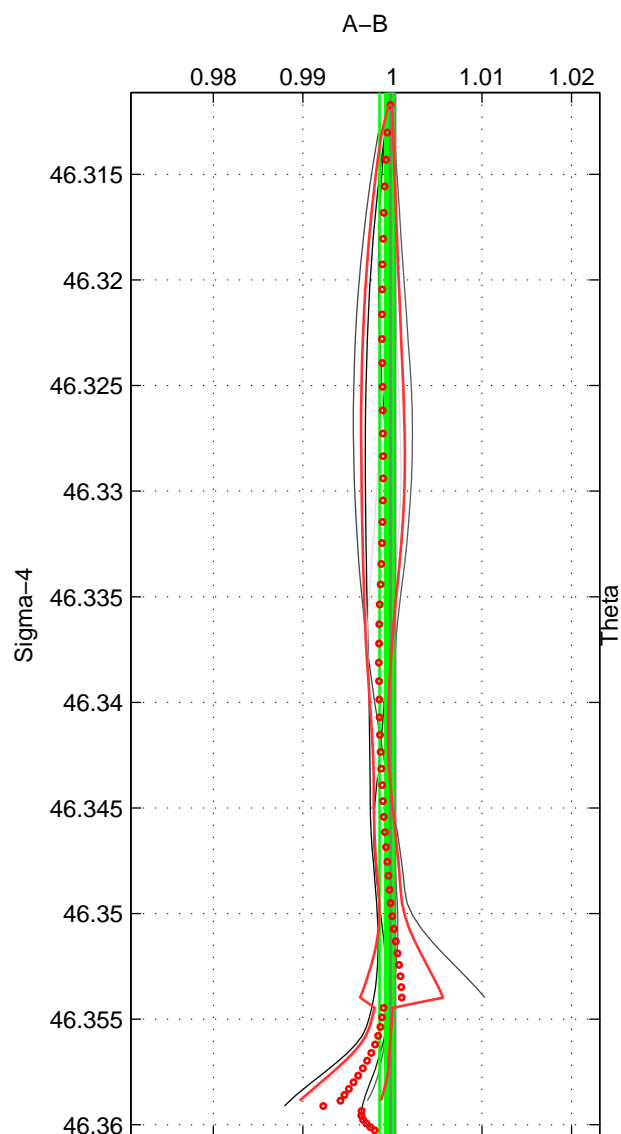

Cruise A (red). Date: May 2002 Cruisename: 51-32H120020505
 Cruise B (blue). Date: Aug 2002 Cruisename: 52-32H120020718

*** "Favourite" values are means of spaces 1 2 3.

	Offset	O.StDev	Ratio	R.Stdev	Rating
SIGMA:	-0.198	0.231	0.999	0.001	2
THETA:	-0.775	1.178	0.997	0.004	2
DEPTH:	-0.493	0.229	0.998	0.001	2
FAV. :	-0.489	0.546	0.998	0.002	2

Profiles of A: 3
 Profiles of B: 3
 Diff profs : 6
 WMoffset (A-B): -0.19784
 WMoffset stdev: 0.23072
 WMratio (A/B): 0.99933
 WMratio stdev: 0.00077538

Quality (1-5): 2

Profiles of A: 3
 Profiles of B: 3
 Diff profs : 6
 WMoffset (A-B): -0.77474
 WMoffset stdev: 1.1779
 WMratio (A/B): 0.99735
 WMratio stdev: 0.0040316

Quality (1-5): 2

Profiles of A: 3
 Profiles of B: 3
 Diff profs : 6
 WMoffset (A-B): -0.49295
 WMoffset stdev: 0.22923
 WMratio (A/B): 0.99828
 WMratio stdev: 0.00079974

Quality (1-5): 2