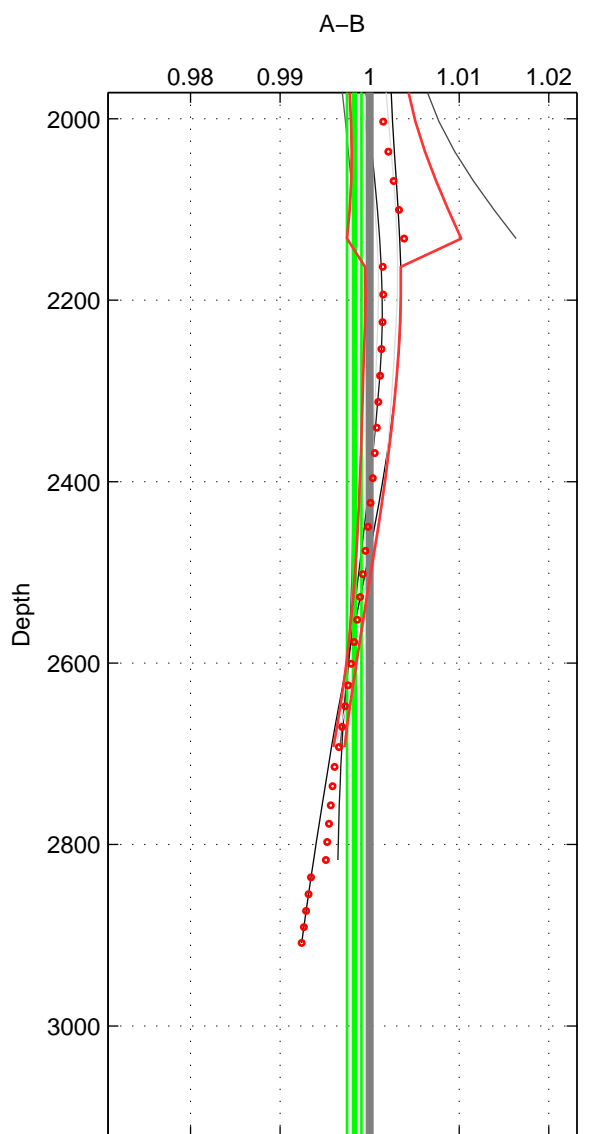

Cruise A (red). Date: May 2002 Cruisename: 51-32H120020505
 Cruise B (blue). Date: Aug 2002 Cruisename: 52-32H120020718

*** "Favourite" values are means of spaces 1 2 3.

	Offset	O.StDev	Ratio	R.Stdev	Rating
SIGMA:	-0.198	0.231	0.999	0.001	2
THETA:	-0.775	1.178	0.997	0.004	2
DEPTH:	-0.493	0.229	0.998	0.001	2
FAV. :	-0.489	0.546	0.998	0.002	2

Profiles of A: 3
 Profiles of B: 3
 Diff profs : 6
 WMoffset (A-B): -0.19784
 WMoffset stdev: 0.23072
 WMratio (A/B): 0.99933
 WMratio stdev: 0.00077538

Quality (1-5): 2

Profiles of A: 3
 Profiles of B: 3
 Diff profs : 6
 WMoffset (A-B): -0.77474
 WMoffset stdev: 1.1779
 WMratio (A/B): 0.99735
 WMratio stdev: 0.0040316

Quality (1-5): 2

Profiles of A: 3
 Profiles of B: 3
 Diff profs : 6
 WMoffset (A-B): -0.49295
 WMoffset stdev: 0.22923
 WMratio (A/B): 0.99828
 WMratio stdev: 0.00079974

Quality (1-5): 2