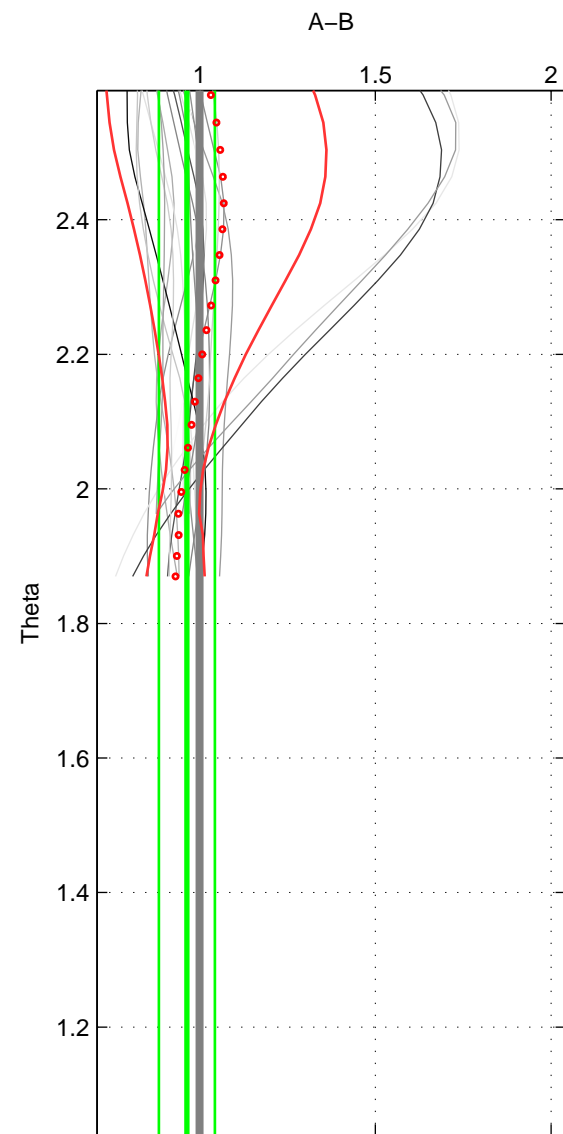

Cruise A (red). Date: Jan 1994 Cruisename: 526-49EW19940115

Cruise B (blue). Date: Jul 2005 Cruisename: 669-49UF20050615

*** "Favourite" values are means of spaces 1 2.

	Offset	O.StDev	Ratio	R.Stdev	Rating
SIGMA:	-2.157	3.926	0.961	0.061	4
THETA:	-2.028	5.296	0.964	0.080	4
DEPTH:	-0.069	2.594	1.008	0.047	3
FAV. :	-2.093	4.611	0.962	0.070	4

Profiles of A: 9
 Profiles of B: 3
 Diff profs : 19
 WMoffset (A-B): -2.1571
 WMoffset stdev: 3.926
 WMratio (A/B): 0.96103
 WMratio stdev: 0.061284

Quality (1-5): 4

Profiles of A: 9
 Profiles of B: 3
 Diff profs : 19
 WMoffset (A-B): -2.0284
 WMoffset stdev: 5.2955
 WMratio (A/B): 0.96382
 WMratio stdev: 0.079606

Quality (1-5): 4

Profiles of A: 9
 Profiles of B: 3
 Diff profs : 19
 WMoffset (A-B): -0.069238
 WMoffset stdev: 2.5937
 WMratio (A/B): 1.0077
 WMratio stdev: 0.047263

Quality (1-5): 3

Please note that statistics are bad.