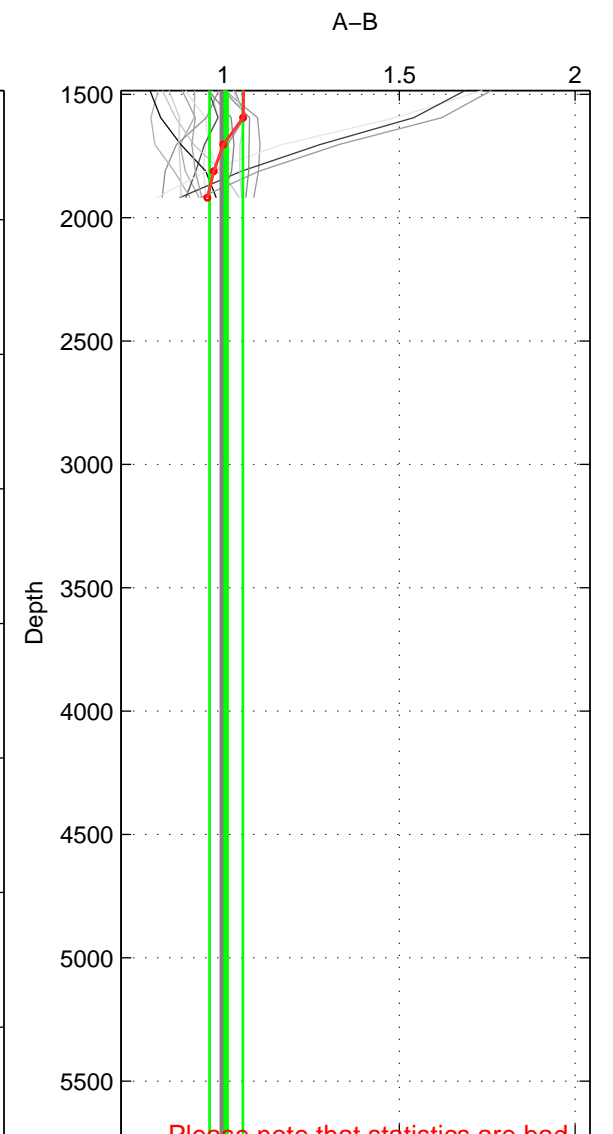

Cruise A (red). Date: Jan 1994 Cruisename: 526-49EW19940115

Cruise B (blue). Date: Jul 2005 Cruisename: 669-49UF20050615

*** "Favourite" values are means of spaces 1 2.

	Offset	O.StDev	Ratio	R.Stdev	Rating
SIGMA:	-2.157	3.926	0.961	0.061	4
THETA:	-2.028	5.296	0.964	0.080	4
DEPTH:	-0.069	2.594	1.008	0.047	3
FAV. :	-2.093	4.611	0.962	0.070	4

Profiles of A: 9
 Profiles of B: 3
 Diff profs : 19
 WMoffset (A-B): -2.1571
 WMoffset stdev: 3.926
 WMratio (A/B): 0.96103
 WMratio stdev: 0.061284

Quality (1-5): 4

Profiles of A: 9
 Profiles of B: 3
 Diff profs : 19
 WMoffset (A-B): -2.0284
 WMoffset stdev: 5.2955
 WMratio (A/B): 0.96382
 WMratio stdev: 0.079606

Quality (1-5): 4

Profiles of A: 9
 Profiles of B: 3
 Diff profs : 19
 WMoffset (A-B): -0.069238
 WMoffset stdev: 2.5937
 WMratio (A/B): 1.0077
 WMratio stdev: 0.047263

Quality (1-5): 3

Please note that statistics are bad.