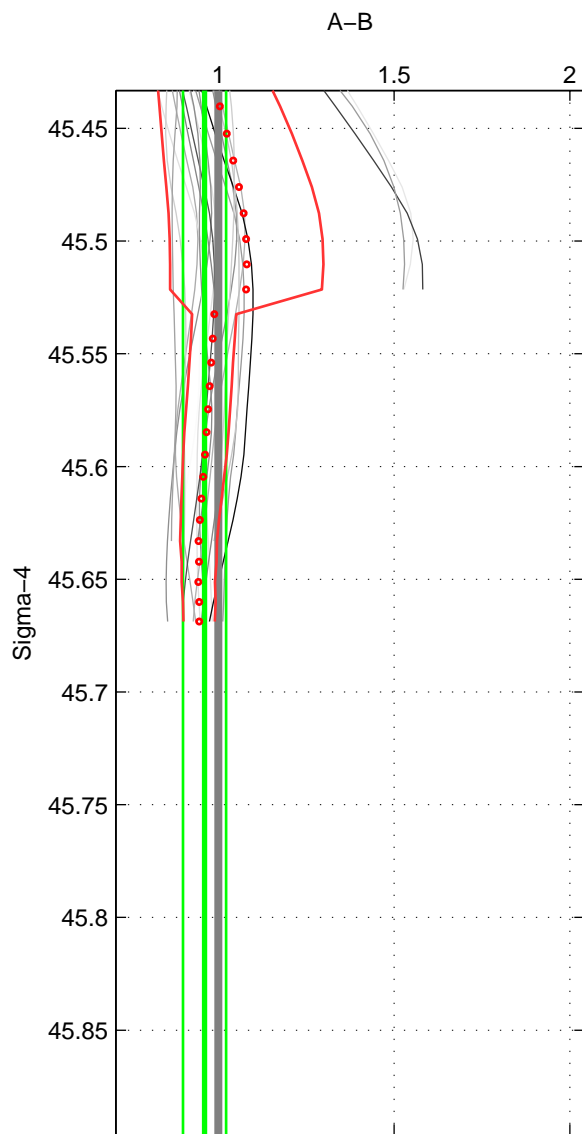

Cruise A (red). Date: Jan 1994 Cruisename: 526-49EW19940115

Cruise B (blue). Date: Jul 2005 Cruisename: 669-49UF20050615

*** "Favourite" values are means of spaces 1 2.

	Offset	O.StDev	Ratio	R.Stdev	Rating
SIGMA:	-2.157	3.926	0.961	0.061	4
THETA:	-2.028	5.296	0.964	0.080	4
DEPTH:	-0.069	2.594	1.008	0.047	3
FAV. :	-2.093	4.611	0.962	0.070	4

Profiles of A: 9
 Profiles of B: 3
 Diff profs : 19
 WMoffset (A-B): -2.1571
 WMoffset stdev: 3.926
 WMratio (A/B): 0.96103
 WMratio stdev: 0.061284

Quality (1-5): 4

Profiles of A: 9
 Profiles of B: 3
 Diff profs : 19
 WMoffset (A-B): -2.0284
 WMoffset stdev: 5.2955
 WMratio (A/B): 0.96382
 WMratio stdev: 0.079606

Quality (1-5): 4

Profiles of A: 9
 Profiles of B: 3
 Diff profs : 19
 WMoffset (A-B): -0.069238
 WMoffset stdev: 2.5937
 WMratio (A/B): 1.0077
 WMratio stdev: 0.047263

Quality (1-5): 3

Please note that statistics are bad.