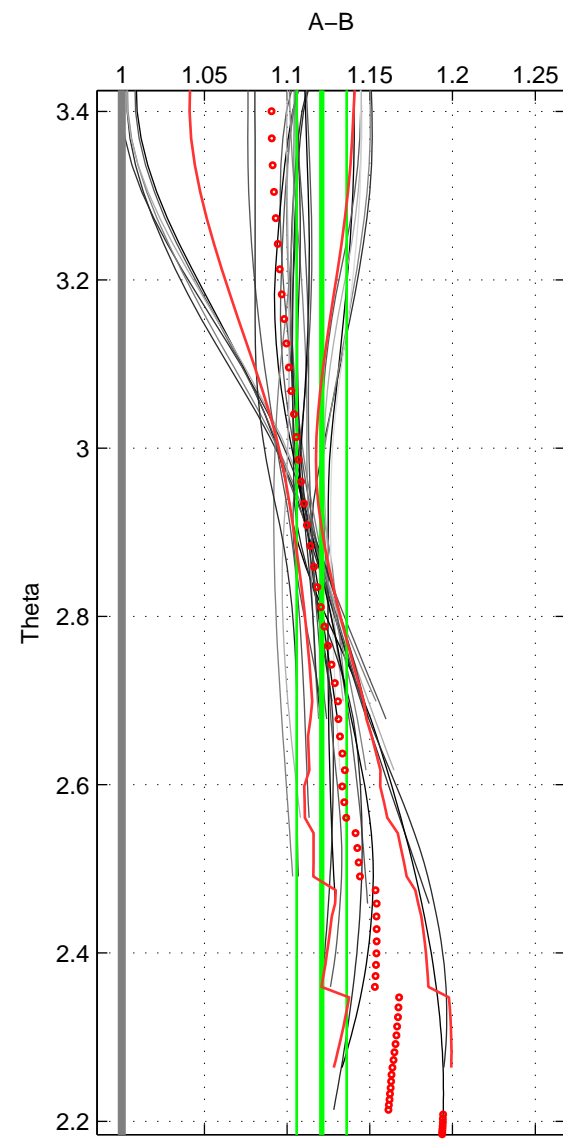

Cruise A (red). Date: Jan 2011 Cruisename: 280-45CE20110103
 Cruise B (blue). Date: Aug 2012 Cruisename: 281-45CE20120105

*** "Favourite" values are means of spaces 1 2 3.

	Offset	O.StDev	Ratio	R.Stdev	Rating
SIGMA:	28.193	3.448	1.118	0.014	4
THETA:	28.890	3.600	1.121	0.015	4
DEPTH:	27.406	5.152	1.115	0.022	4
FAV. :	28.163	4.067	1.118	0.017	4

Profiles of A: 6
 Profiles of B: 8
 Diff profs : 27
 WMoffset (A-B): 28.1934
 WMoffset stdev: 3.4485
 WMratio (A/B): 1.1178
 WMratio stdev: 0.014373

Quality (1-5): 4

Profiles of A: 6
 Profiles of B: 8
 Diff profs : 28
 WMoffset (A-B): 28.8896
 WMoffset stdev: 3.6001
 WMratio (A/B): 1.1209
 WMratio stdev: 0.015107

Quality (1-5): 4

Profiles of A: 6
 Profiles of B: 8
 Diff profs : 28
 WMoffset (A-B): 27.4059
 WMoffset stdev: 5.1518
 WMratio (A/B): 1.1145
 WMratio stdev: 0.022307

Quality (1-5): 4