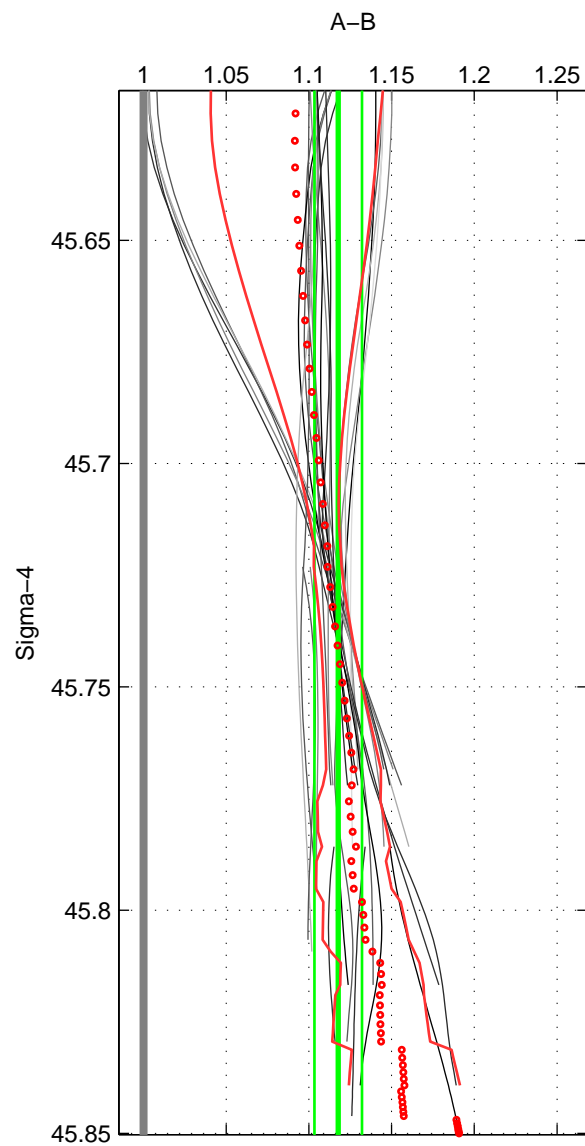

Cruise A (red). Date: Jan 2011 Cruisename: 280-45CE20110103
 Cruise B (blue). Date: Aug 2012 Cruisename: 281-45CE20120105

*** "Favourite" values are means of spaces 1 2 3.

	Offset	O.StDev	Ratio	R.Stdev	Rating
SIGMA:	28.193	3.448	1.118	0.014	4
THETA:	28.890	3.600	1.121	0.015	4
DEPTH:	27.406	5.152	1.115	0.022	4
FAV. :	28.163	4.067	1.118	0.017	4

Profiles of A: 6
 Profiles of B: 8
 Diff profs : 27
 WMoffset (A-B): 28.1934
 WMoffset stdev: 3.4485
 WMratio (A/B): 1.1178
 WMratio stdev: 0.014373

Quality (1-5): 4

Profiles of A: 6
 Profiles of B: 8
 Diff profs : 28
 WMoffset (A-B): 28.8896
 WMoffset stdev: 3.6001
 WMratio (A/B): 1.1209
 WMratio stdev: 0.015107

Quality (1-5): 4

Profiles of A: 6
 Profiles of B: 8
 Diff profs : 28
 WMoffset (A-B): 27.4059
 WMoffset stdev: 5.1518
 WMratio (A/B): 1.1145
 WMratio stdev: 0.022307

Quality (1-5): 4