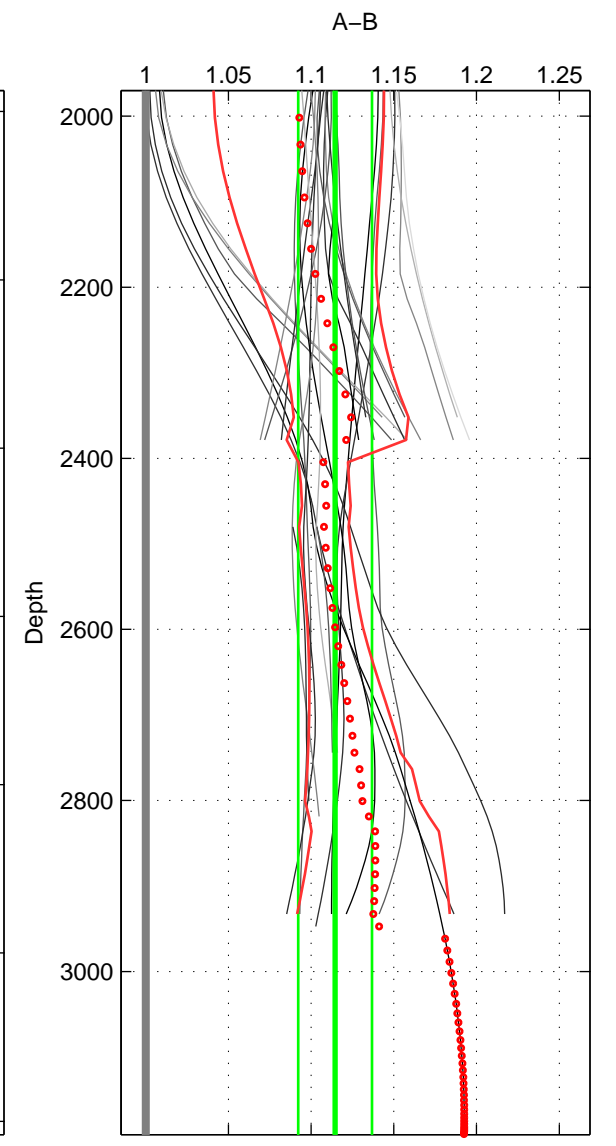

Cruise A (red). Date: Jan 2011 Cruisename: 280-45CE20110103
 Cruise B (blue). Date: Aug 2012 Cruisename: 281-45CE20120105

*** "Favourite" values are means of spaces 1 2 3.

	Offset	O.StDev	Ratio	R.Stdev	Rating
SIGMA:	28.193	3.448	1.118	0.014	4
THETA:	28.890	3.600	1.121	0.015	4
DEPTH:	27.406	5.152	1.115	0.022	4
FAV. :	28.163	4.067	1.118	0.017	4

Profiles of A: 6
 Profiles of B: 8
 Diff profs : 27
 WMoffset (A-B): 28.1934
 WMoffset stdev: 3.4485
 WMratio (A/B): 1.1178
 WMratio stdev: 0.014373

Quality (1-5): 4

Profiles of A: 6
 Profiles of B: 8
 Diff profs : 28
 WMoffset (A-B): 28.8896
 WMoffset stdev: 3.6001
 WMratio (A/B): 1.1209
 WMratio stdev: 0.015107

Quality (1-5): 4

Profiles of A: 6
 Profiles of B: 8
 Diff profs : 28
 WMoffset (A-B): 27.4059
 WMoffset stdev: 5.1518
 WMratio (A/B): 1.1145
 WMratio stdev: 0.022307

Quality (1-5): 4