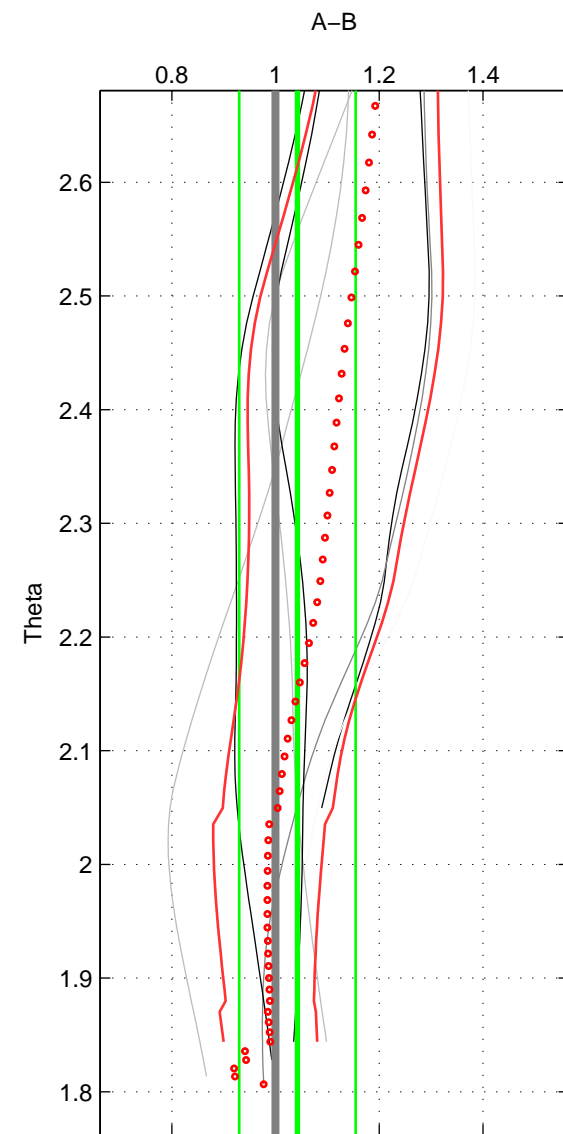

Cruise A (red). Date: Jul 2002 Cruisename: 697-49UP20020620

Cruise B (blue). Date: Feb 2004 Cruisename: 702-49UP20040114

*** "Favourite" values are means of spaces 1 2.

	Offset	O.StDev	Ratio	R.Stdev	Rating
SIGMA:	2.573	6.592	1.027	0.100	4
THETA:	3.530	7.134	1.042	0.112	4
DEPTH:	-3.505	9.063	0.959	0.111	3
FAV. :	3.051	6.863	1.035	0.106	4

Profiles of A: 9
 Profiles of B: 3
 Diff profs : 7
 WMoffset (A-B): 2.5732
 WMoffset stdev: 6.5923
 WMratio (A/B): 1.0273
 WMratio stdev: 0.099942

Quality (1-5): 4

Profiles of A: 9
 Profiles of B: 3
 Diff profs : 7
 WMoffset (A-B): 3.5295
 WMoffset stdev: 7.1338
 WMratio (A/B): 1.0424
 WMratio stdev: 0.11236

Quality (1-5): 4

Profiles of A: 9
 Profiles of B: 3
 Diff profs : 7
 WMoffset (A-B): -3.5054
 WMoffset stdev: 9.0628
 WMratio (A/B): 0.95883
 WMratio stdev: 0.11136

Quality (1-5): 3