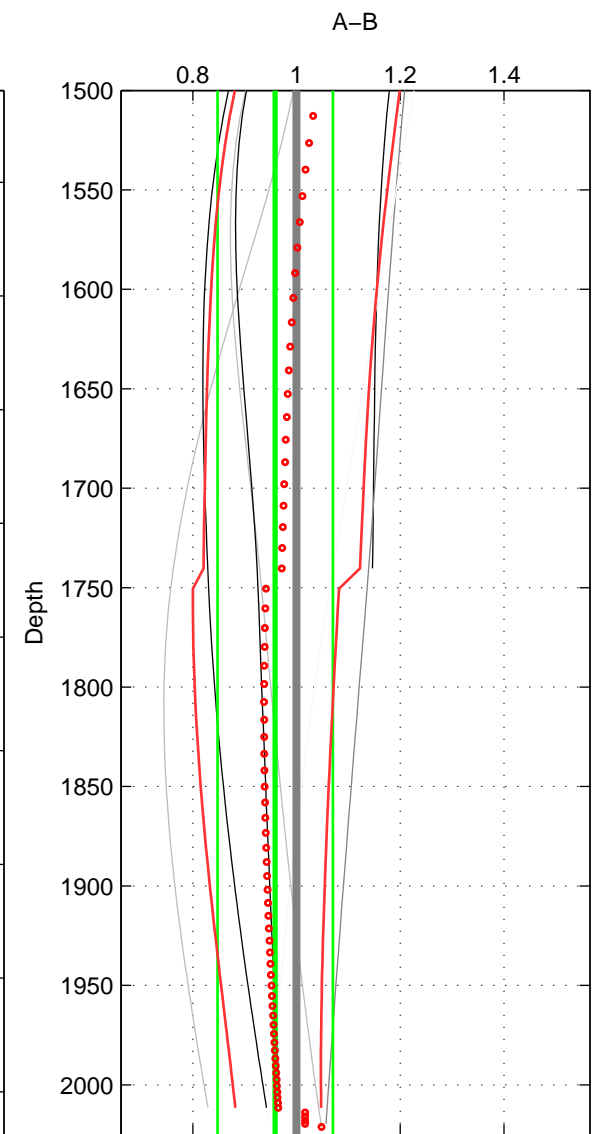

Cruise A (red). Date: Jul 2002 Cruisename: 697-49UP20020620

Cruise B (blue). Date: Feb 2004 Cruisename: 702-49UP20040114

*** "Favourite" values are means of spaces 1 2.

	Offset	O.StDev	Ratio	R.Stdev	Rating
SIGMA:	2.573	6.592	1.027	0.100	4
THETA:	3.530	7.134	1.042	0.112	4
DEPTH:	-3.505	9.063	0.959	0.111	3
FAV. :	3.051	6.863	1.035	0.106	4

Profiles of A: 9
 Profiles of B: 3
 Diff profs : 7
 WMoffset (A-B): 2.5732
 WMoffset stdev: 6.5923
 WMratio (A/B): 1.0273
 WMratio stdev: 0.099942

Quality (1-5): 4

Profiles of A: 9
 Profiles of B: 3
 Diff profs : 7
 WMoffset (A-B): 3.5295
 WMoffset stdev: 7.1338
 WMratio (A/B): 1.0424
 WMratio stdev: 0.11236

Quality (1-5): 4

Profiles of A: 9
 Profiles of B: 3
 Diff profs : 7
 WMoffset (A-B): -3.5054
 WMoffset stdev: 9.0628
 WMratio (A/B): 0.95883
 WMratio stdev: 0.11136

Quality (1-5): 3