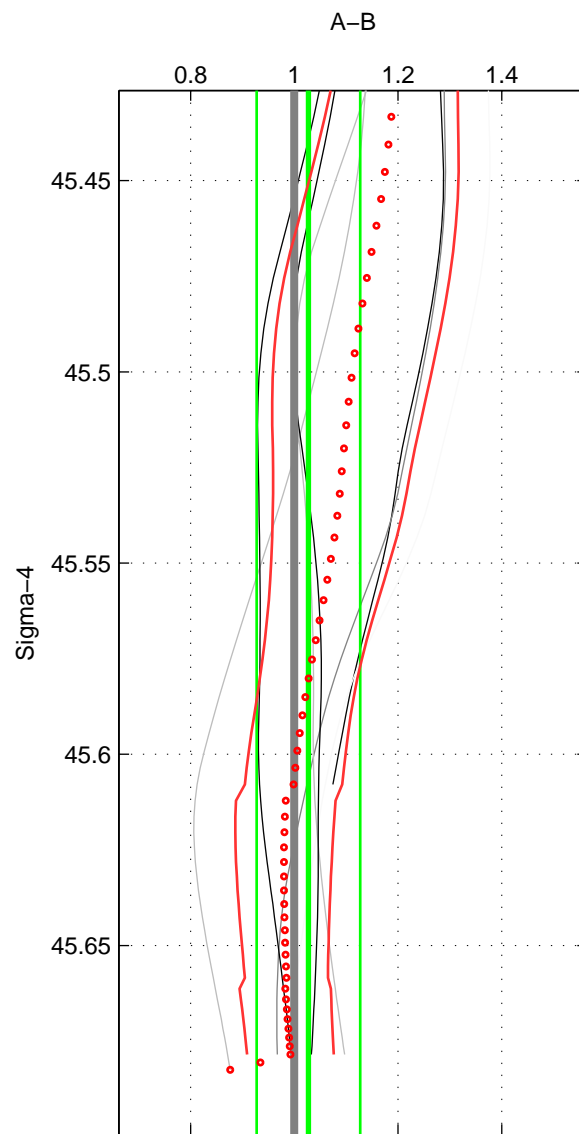

Cruise A (red). Date: Jul 2002 Cruisename: 697-49UP20020620

Cruise B (blue). Date: Feb 2004 Cruisename: 702-49UP20040114

*** "Favourite" values are means of spaces 1 2.

	Offset	O.StDev	Ratio	R.Stdev	Rating
SIGMA:	2.573	6.592	1.027	0.100	4
THETA:	3.530	7.134	1.042	0.112	4
DEPTH:	-3.505	9.063	0.959	0.111	3
FAV. :	3.051	6.863	1.035	0.106	4

Profiles of A: 9
 Profiles of B: 3
 Diff profs : 7
 WMoffset (A-B): 2.5732
 WMoffset stdev: 6.5923
 WMratio (A/B): 1.0273
 WMratio stdev: 0.099942

Quality (1-5): 4

Profiles of A: 9
 Profiles of B: 3
 Diff profs : 7
 WMoffset (A-B): 3.5295
 WMoffset stdev: 7.1338
 WMratio (A/B): 1.0424
 WMratio stdev: 0.11236

Quality (1-5): 4

Profiles of A: 9
 Profiles of B: 3
 Diff profs : 7
 WMoffset (A-B): -3.5054
 WMoffset stdev: 9.0628
 WMratio (A/B): 0.95883
 WMratio stdev: 0.11136

Quality (1-5): 3