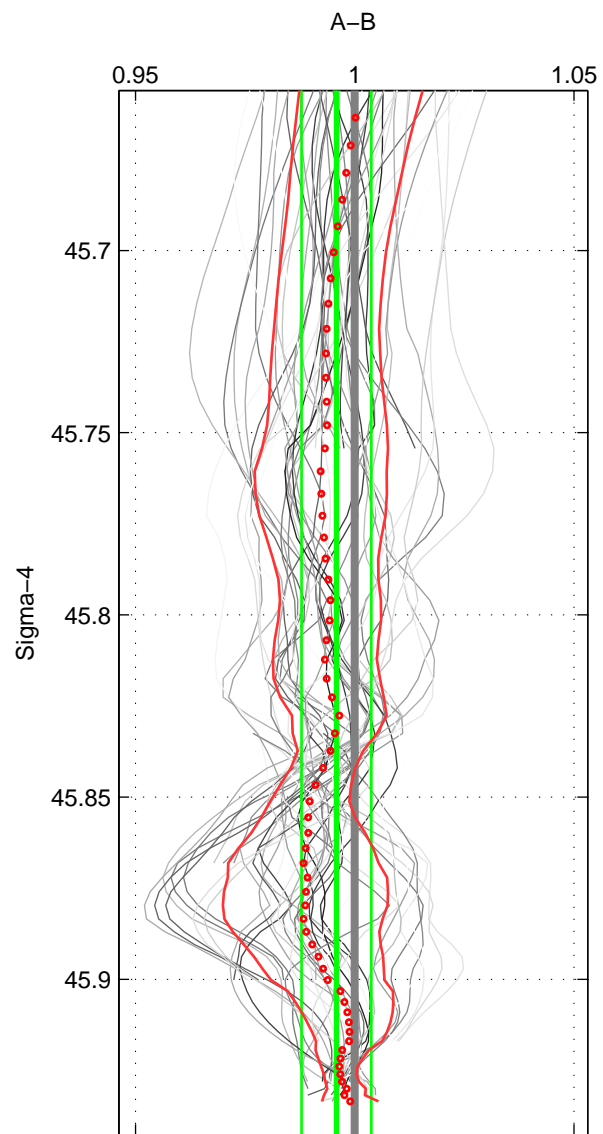

Cruise A (red). Date: Sep 2005 Cruisename: 170-06MT20050813

Cruise B (blue). Date: Oct 2003 Cruisename: 233-316N20030922

\*\*\* "Favourite" values are means of spaces 1 2 3.

	Offset	O.StDev	Ratio	R.Stdev	Rating
SIGMA:	-1.047	1.989	0.996	0.008	5
THETA:	-1.016	2.359	0.996	0.009	5
DEPTH:	0.451	2.132	1.002	0.009	5
FAV.:	-0.537	2.160	0.998	0.009	5

Profiles of A: 10  
 Profiles of B: 6  
 Diff profs : 44  
 WMoffset (A-B): -1.0471  
 WMoffset stdev: 1.9887  
 WMratio (A/B): 0.99582  
 WMratio stdev: 0.0079564

Quality (1-5): 5

Profiles of A: 10  
 Profiles of B: 6  
 Diff profs : 44  
 WMoffset (A-B): -1.0163  
 WMoffset stdev: 2.3587  
 WMratio (A/B): 0.99595  
 WMratio stdev: 0.0093839

Quality (1-5): 5

Profiles of A: 10  
 Profiles of B: 6  
 Diff profs : 44  
 WMoffset (A-B): 0.45124  
 WMoffset stdev: 2.1316  
 WMratio (A/B): 1.0016  
 WMratio stdev: 0.0086501

Quality (1-5): 5