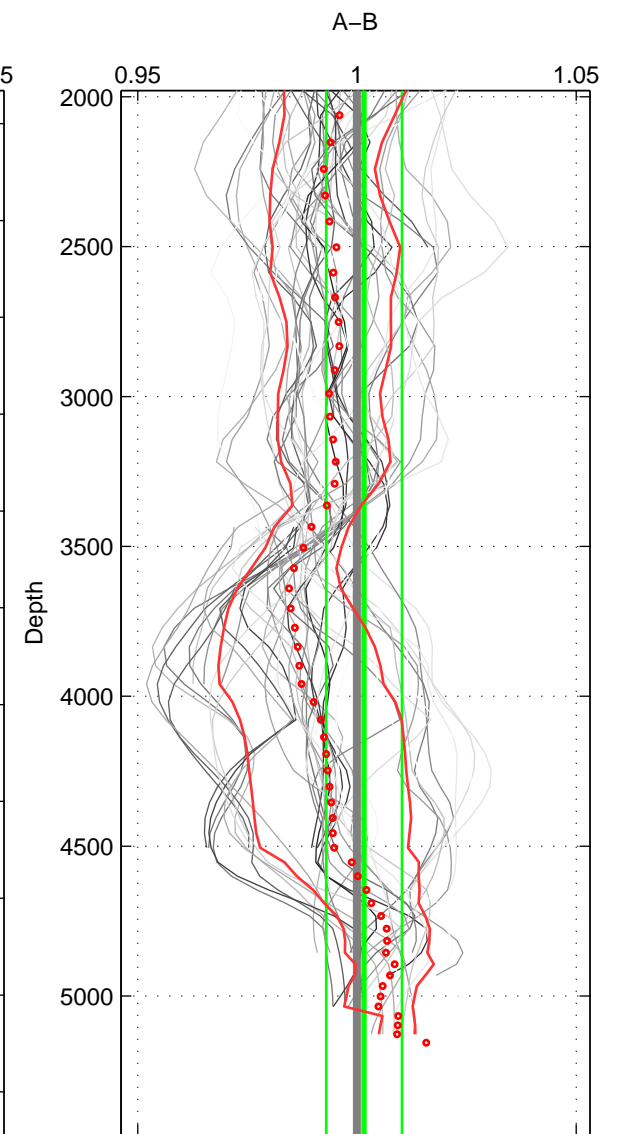

Cruise A (red). Date: Sep 2005 Cruisename: 170-06MT20050813

Cruise B (blue). Date: Oct 2003 Cruisename: 233-316N20030922

\*\*\* "Favourite" values are means of spaces 1 2 3.

	Offset	O.StDev	Ratio	R.Stdev	Rating
SIGMA:	-1.047	1.989	0.996	0.008	5
THETA:	-1.016	2.359	0.996	0.009	5
DEPTH:	0.451	2.132	1.002	0.009	5
FAV.:	-0.537	2.160	0.998	0.009	5

Profiles of A: 10  
 Profiles of B: 6  
 Diff profs : 44  
 WMoffset (A-B): -1.0471  
 WMoffset stdev: 1.9887  
 WMratio (A/B): 0.99582  
 WMratio stdev: 0.0079564

Quality (1-5): 5

Profiles of A: 10  
 Profiles of B: 6  
 Diff profs : 44  
 WMoffset (A-B): -1.0163  
 WMoffset stdev: 2.3587  
 WMratio (A/B): 0.99595  
 WMratio stdev: 0.0093839

Quality (1-5): 5

Profiles of A: 10  
 Profiles of B: 6  
 Diff profs : 44  
 WMoffset (A-B): 0.45124  
 WMoffset stdev: 2.1316  
 WMratio (A/B): 1.0016  
 WMratio stdev: 0.0086501

Quality (1-5): 5