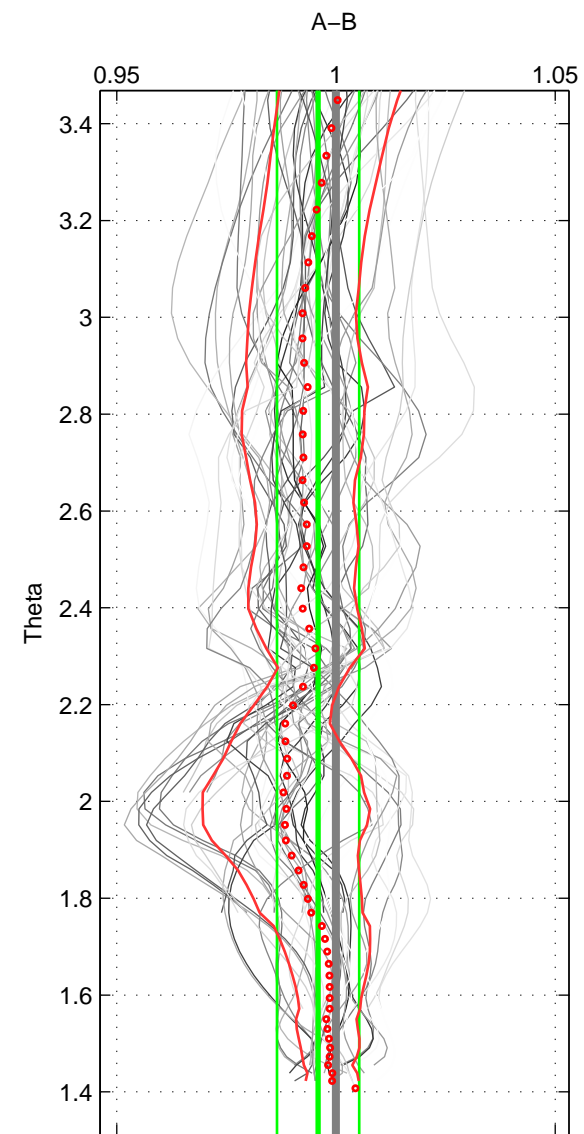

Cruise A (red). Date: Sep 2005 Cruisename: 170-06MT20050813

Cruise B (blue). Date: Oct 2003 Cruisename: 233-316N20030922

\*\*\* "Favourite" values are means of spaces 1 2 3.

	Offset	O.StDev	Ratio	R.Stdev	Rating
SIGMA:	-1.047	1.989	0.996	0.008	5
THETA:	-1.016	2.359	0.996	0.009	5
DEPTH:	0.451	2.132	1.002	0.009	5
FAV.:	-0.537	2.160	0.998	0.009	5

Profiles of A: 10  
 Profiles of B: 6  
 Diff profs : 44  
 WMoffset (A-B): -1.0471  
 WMoffset stdev: 1.9887  
 WMratio (A/B): 0.99582  
 WMratio stdev: 0.0079564

Quality (1-5): 5

Profiles of A: 10  
 Profiles of B: 6  
 Diff profs : 44  
 WMoffset (A-B): -1.0163  
 WMoffset stdev: 2.3587  
 WMratio (A/B): 0.99595  
 WMratio stdev: 0.0093839

Quality (1-5): 5

Profiles of A: 10  
 Profiles of B: 6  
 Diff profs : 44  
 WMoffset (A-B): 0.45124  
 WMoffset stdev: 2.1316  
 WMratio (A/B): 1.0016  
 WMratio stdev: 0.0086501

Quality (1-5): 5