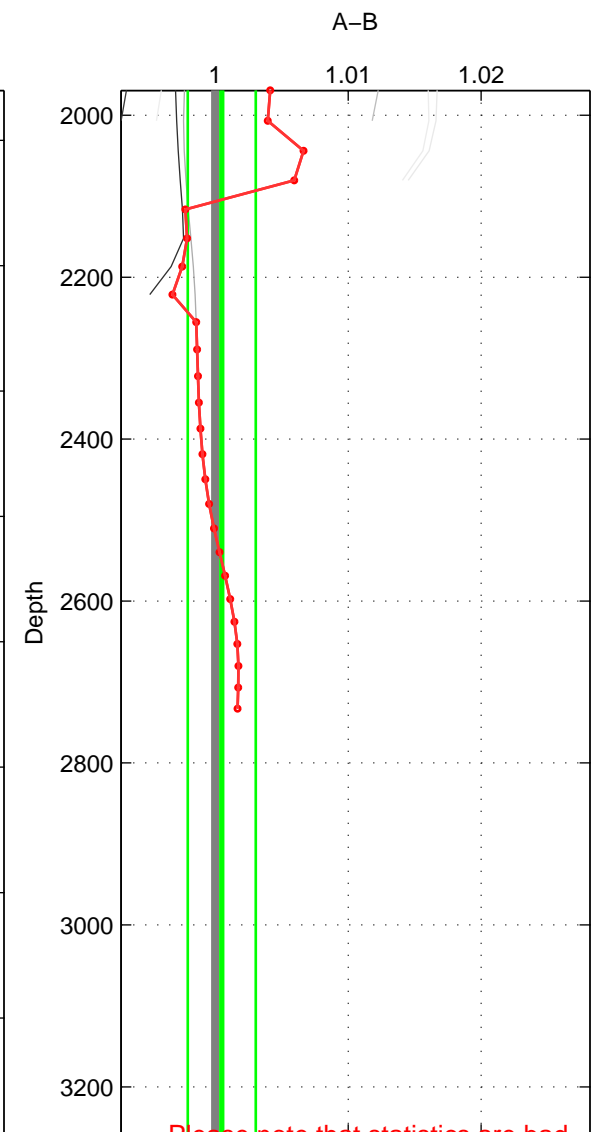

Cruise A (red). Date: Jul 1987 Cruisename: 2-06AQ19870704

Cruise B (blue). Date: May 2002 Cruisename: 108-77DN20020420

*** "Favourite" values are means of spaces 1 2.

	Offset	O.StDev	Ratio	R.Stdev	Rating
SIGMA:	-0.192	0.215	0.999	0.001	3
THETA:	-0.149	0.215	1.000	0.001	3
DEPTH:	0.148	0.766	1.001	0.003	2
FAV. :	-0.170	0.215	0.999	0.001	3

Profiles of A: 3
 Profiles of B: 6
 Diff profs : 7
 WMoffset (A-B): -0.19193
 WMoffset stdev: 0.21518
 WMratio (A/B): 0.99937
 WMratio stdev: 0.00070936

Quality (1-5): 3

Profiles of A: 3
 Profiles of B: 6
 Diff profs : 7
 WMoffset (A-B): -0.14894
 WMoffset stdev: 0.21498
 WMratio (A/B): 0.99951
 WMratio stdev: 0.00070834

Quality (1-5): 3

Profiles of A: 3
 Profiles of B: 6
 Diff profs : 7
 WMoffset (A-B): 0.14758
 WMoffset stdev: 0.76605
 WMratio (A/B): 1.0005
 WMratio stdev: 0.0025612

Quality (1-5): 2

Please note that statistics are bad.