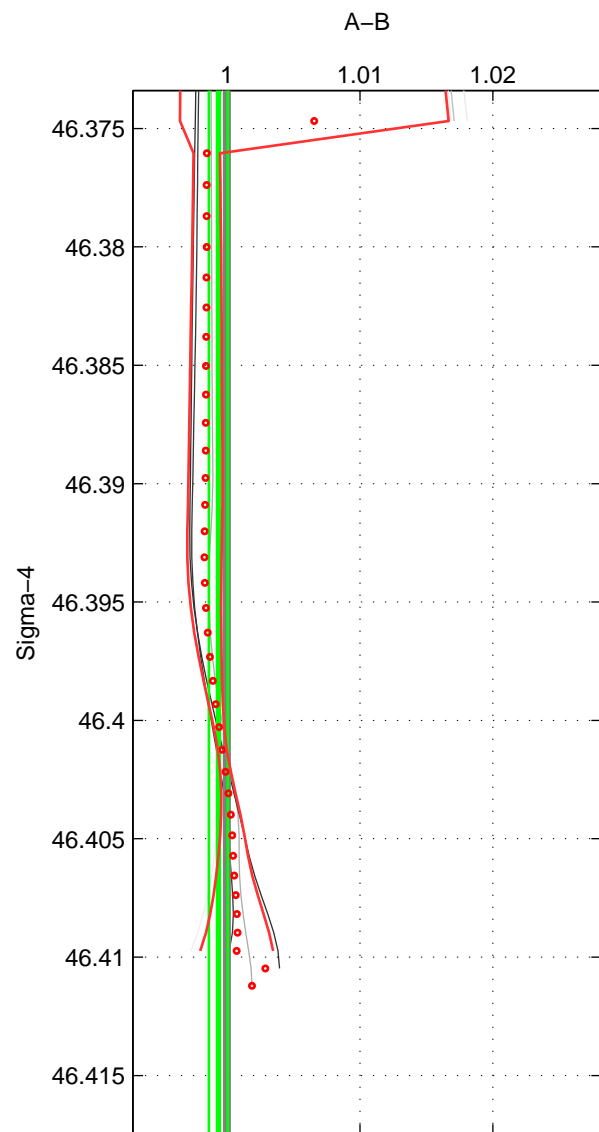

Cruise A (red). Date: Jul 1987 Cruisename: 2-06AQ19870704

Cruise B (blue). Date: May 2002 Cruisename: 108-77DN20020420

*** "Favourite" values are means of spaces 1 2.

	Offset	O.StDev	Ratio	R.Stdev	Rating
SIGMA:	-0.192	0.215	0.999	0.001	3
THETA:	-0.149	0.215	1.000	0.001	3
DEPTH:	0.148	0.766	1.001	0.003	2
FAV. :	-0.170	0.215	0.999	0.001	3

Profiles of A: 3
 Profiles of B: 6
 Diff profs : 7
 WMoffset (A-B): -0.19193
 WMoffset stdev: 0.21518
 WMratio (A/B): 0.99937
 WMratio stdev: 0.00070936

Quality (1-5): 3

Profiles of A: 3
 Profiles of B: 6
 Diff profs : 7
 WMoffset (A-B): -0.14894
 WMoffset stdev: 0.21498
 WMratio (A/B): 0.99951
 WMratio stdev: 0.00070834

Quality (1-5): 3

Profiles of A: 3
 Profiles of B: 6
 Diff profs : 7
 WMoffset (A-B): 0.14758
 WMoffset stdev: 0.76605
 WMratio (A/B): 1.0005
 WMratio stdev: 0.0025612

Quality (1-5): 2

Please note that statistics are bad.